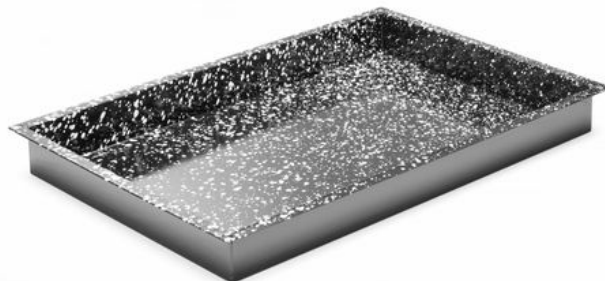

Tray CONVECTOMAT CLASSIC 600x400

890363

Made of enamelled steel. 20 mm outer rim on each side. Non-stick layer. No toxins released when baking Cadium, nickle lead and BPA free. Up to 90% in fat reduction. Temperature resistance: up to 300°C.

Specifications

Suitable for	: Food Contact, Oven, Dishwasher
Non stick coating	: Marble
Temp resistance to [°C]	: 300°C
Nestable	: No
Marketing Packed per	: 1
Length (mm)	: 600
Width (mm)	: 400
Height (mm)	: 60
Weight of item (kg)	: 2.55
Type of rim	: Flat
Measurements	: 600x400x(H)60
Main materials	: Metals
Materials	: Enamelled