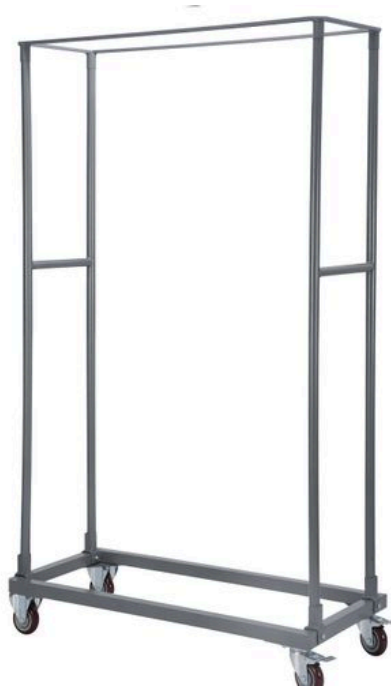

Trolley for chairs

811054

Housing made of powder coated carbon steel. 2 fixed and 2 swivel wheels with brakes. For chairs transport, storage and protection. Loading up to 25 chairs.

Specifications

Is liquid	: No
Assembly required	: Yes
Marketing Packed per	: 1
Marketing Packaging Type	: Box
Length (mm)	: 1140
Width (mm)	: 492
Height (mm)	: 1895
Measurements	: 1140x492x(H)1895
Main materials	: Metals
Materials	: Carbon steel, Powder coated metal

Transport specifications

EAN	: 8711369811054
Intrastat code	: 94032080
Gross weight (kg)	: 21.12
Net weight (kg)	: 18.81
Sales units per pallet	: 10
Plastic packaging (gram)	: 10

HENDI B.V.

Innovatielaan 6
6745 XW De Klomp, The Netherlands
T: +31 (0)317 681 040
E: info@hendi.eu