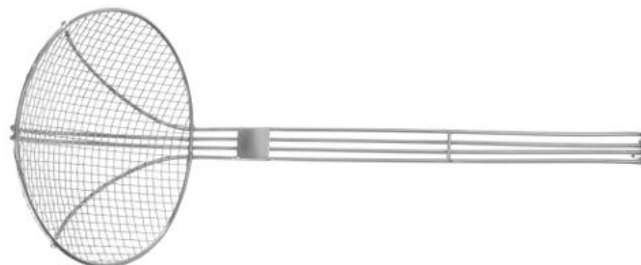

## Chip scoop

640500

With reinforced wire handle.

### Specifications

Suitable for	: Dishwasher
Materials	: Stainless steel
Packed per	: 1
Packaging type	: Hang tag
Length (mm)	: 470
Width (mm)	: 180
Height (mm)	: 180
Diameter (mm)	: 180
Measurements	: #180x470