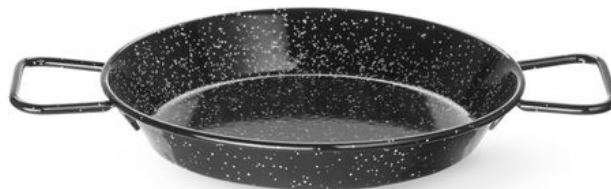

Enamelled pan

622742

With 2 convenient handles. Made of enamelled steel.

Specifications

Suitable for	: Dishwasher, Gas stove, Ceramic stove, Electric stove, Food Contact
Nestable	: No
Marketing Packed per	: 1
Marketing Packaging Type	: Sticker
Length (mm)	: 350
Width (mm)	: 245
Height (mm)	: 40
Diameter (mm)	: 240
Base ø (mm)	: 192
Handle length (mm)	: 60
Measurements	: ø240x(H)40
Main materials	: Metals
Materials	: Sheet steel, Enamelled