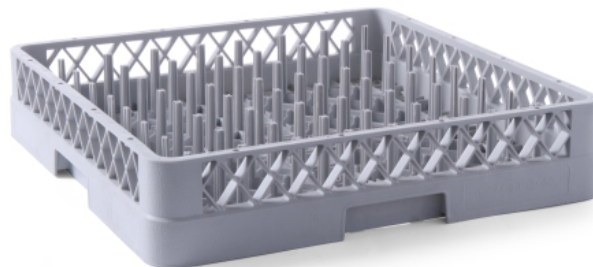

Dishwasher basket for plates

877104

The structure allows for maximum flow of water between the dishes in all directions. With pre-shaped pins. The spaces between separators create the optimum tilt of plates necessary for effective washing.

Specifications

Materials	: PP (Polypropylene)
Nestable	: No
Collapsible	: No
Packed per	: 1
Packaging type	: Sticker
Length (mm)	: 500
Width (mm)	: 500
Height (mm)	: 100
Measurements	: 500x500x(H)100

Transport specifications