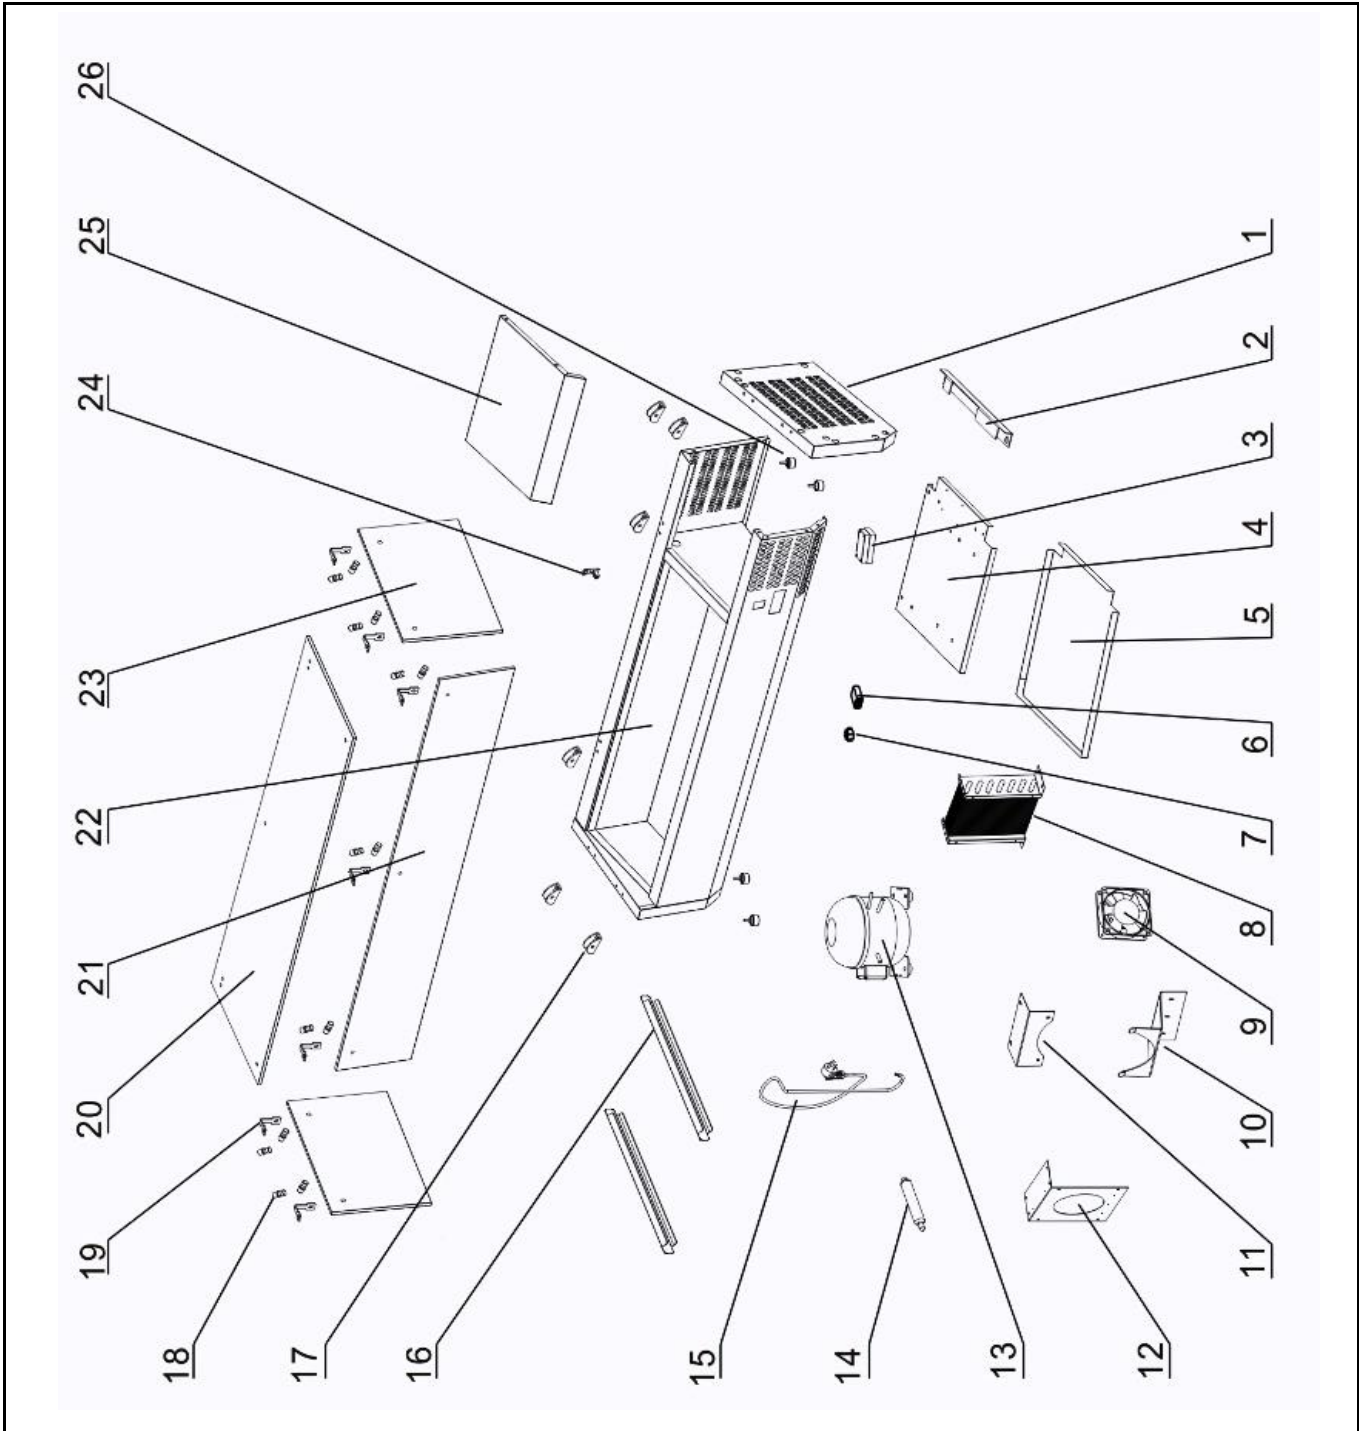

Drawing

Hendi B.V.
 Steenoven 21
 3911 TX Rhenen
 The Netherlands

Batch #	Appliance part#
301418-00001 and up	232910
Description	
Cooling display 7x GN $\frac{1}{4}$	

Date	28-11-2013	Revision #	Revision version
Revision	First bill of materials (BOM)		

Bill of materials (BOM)

 HENDI <small>FOOD SERVICE EQUIPMENT</small> Hendi B.V. Steenoven 21 3911 TX Rhenen The Netherlands	Batch #	Appliance part#
	301418-000001 and up	232910
	Description	
Cooling display 7x GN$\frac{1}{4}$		

Date	28-11-2013	Revision #	Revision version
Revision	First bill of materials (BOM)		

Item	Description	Part#	Quantity	Remark	Picture
1	Side cover	n/a	1		
2	Bracket side cover	n/a	1		
3	Junction Box	n/a	1		
4	Bracket	n/a	1		
5	Bottom cover	n/a	1		
6	Digital controller	931608	1		
7	Switch	931547	1		
8	Condenser	n/a	1		
9	Fan	931875	1		
10	Lower bracket fan	n/a	1		
11	Upper bracket fan	n/a	1		
12	Air duct	n/a	1		
13	Compressor	n/a	1		
14	Drying filter	n/a	1		
15	Power cord	931554	1		
16	Adaptor bar 270x60mm	931622	4		
17	Fixture glass	931639	6		
18	Bolt and nut	nss	14	Available as 931646	
19	Angle bracket	931646	7	Sold per pcs, Incl item 18	
20	Upper glass plate	931684	1	1493x330x8mm	
21	Back glass plate	931691	1	1470x195x8mm	
22	Frame	n/a	1		
23	Left / right glass plate	931677	2	330x195x8mm	
24	Holder probe	n/a	1		
25	Upper cover	n/a	1		
26	Feet	931523	4		