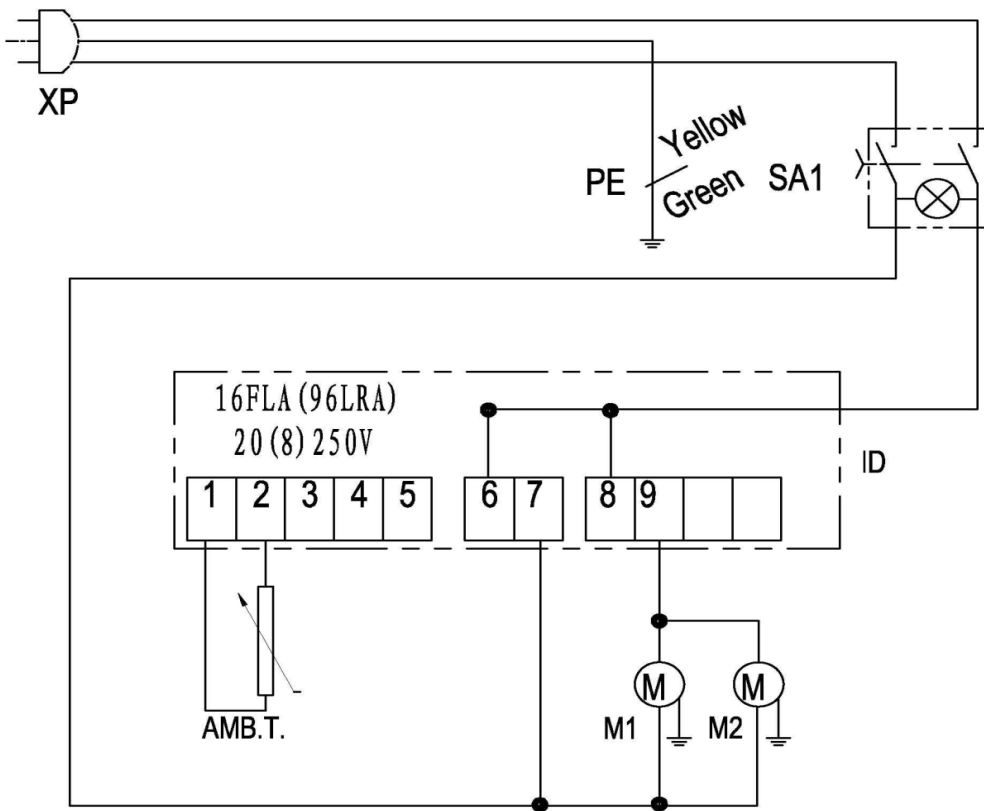

Circuit diagram

<b style="font-size: 2em; color: red;">HENDI FOOD SERVICE EQUIPMENT Hendi B.V. Steenoven 21 3911 TX Rhenen The Netherlands	Batch #	Appliance part#
	301418-00001 and up	232910
	Description	
	Cooling display 7x GN$\frac{1}{4}$	

Date	28-11-2013	Revision #	Revision version
Revision	First bill of materials (BOM)		

Circuit diagram

7	ID	Microcomputer controller	XR02CX-5N0C1
6	SA1	Power switch	Red indicator light
5	ROOM	Cabinet temperature probe	
4	XP	Power plug	
3			
2	M2	Condenser fan	
1	M1	Compressor	
Number	Symbol	Fitting name	Remark