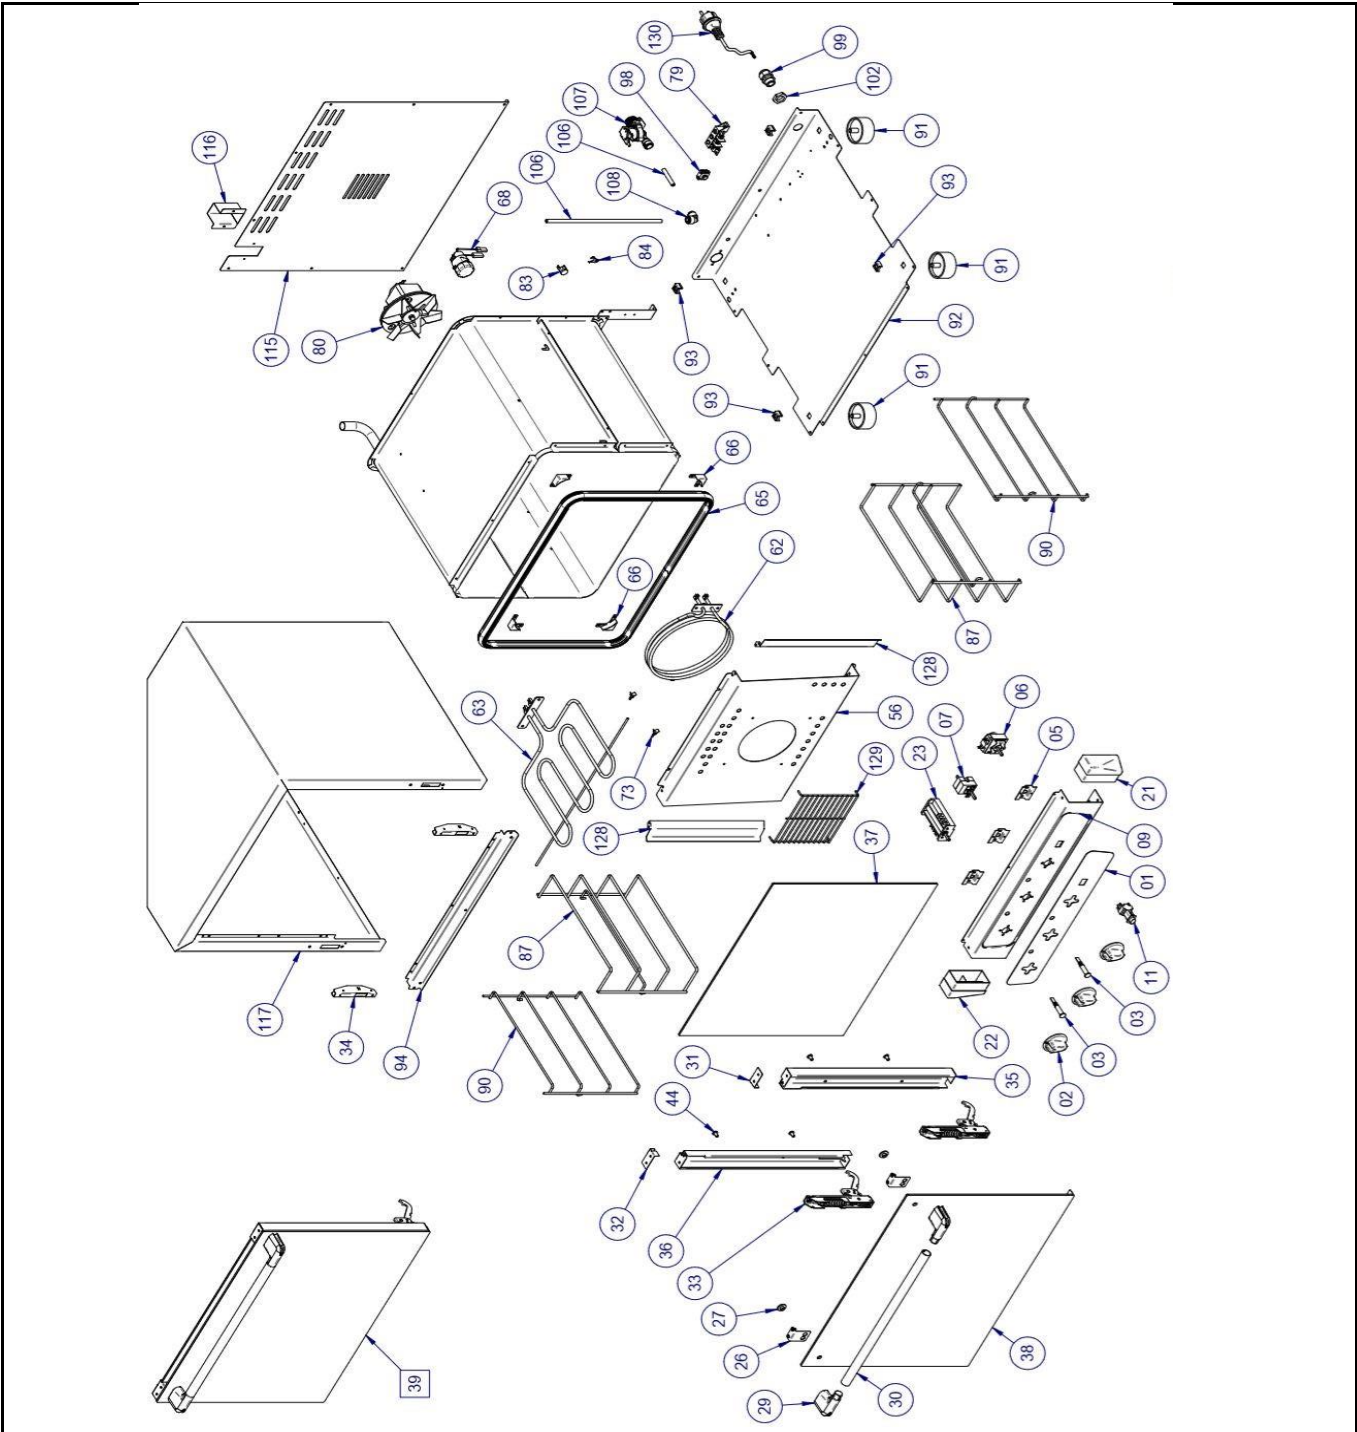

Drawing

Hendi B.V.
Steenoven 21
3911 TX Rhenen
The Netherlands

Batch #	Appliance part#
000000 and up	223369

Description
Multi-functional convection oven manual with humidifier NANO

Date	22-11-2019	Revision #	1,0
Revision	First Bill of Materials (BOM)