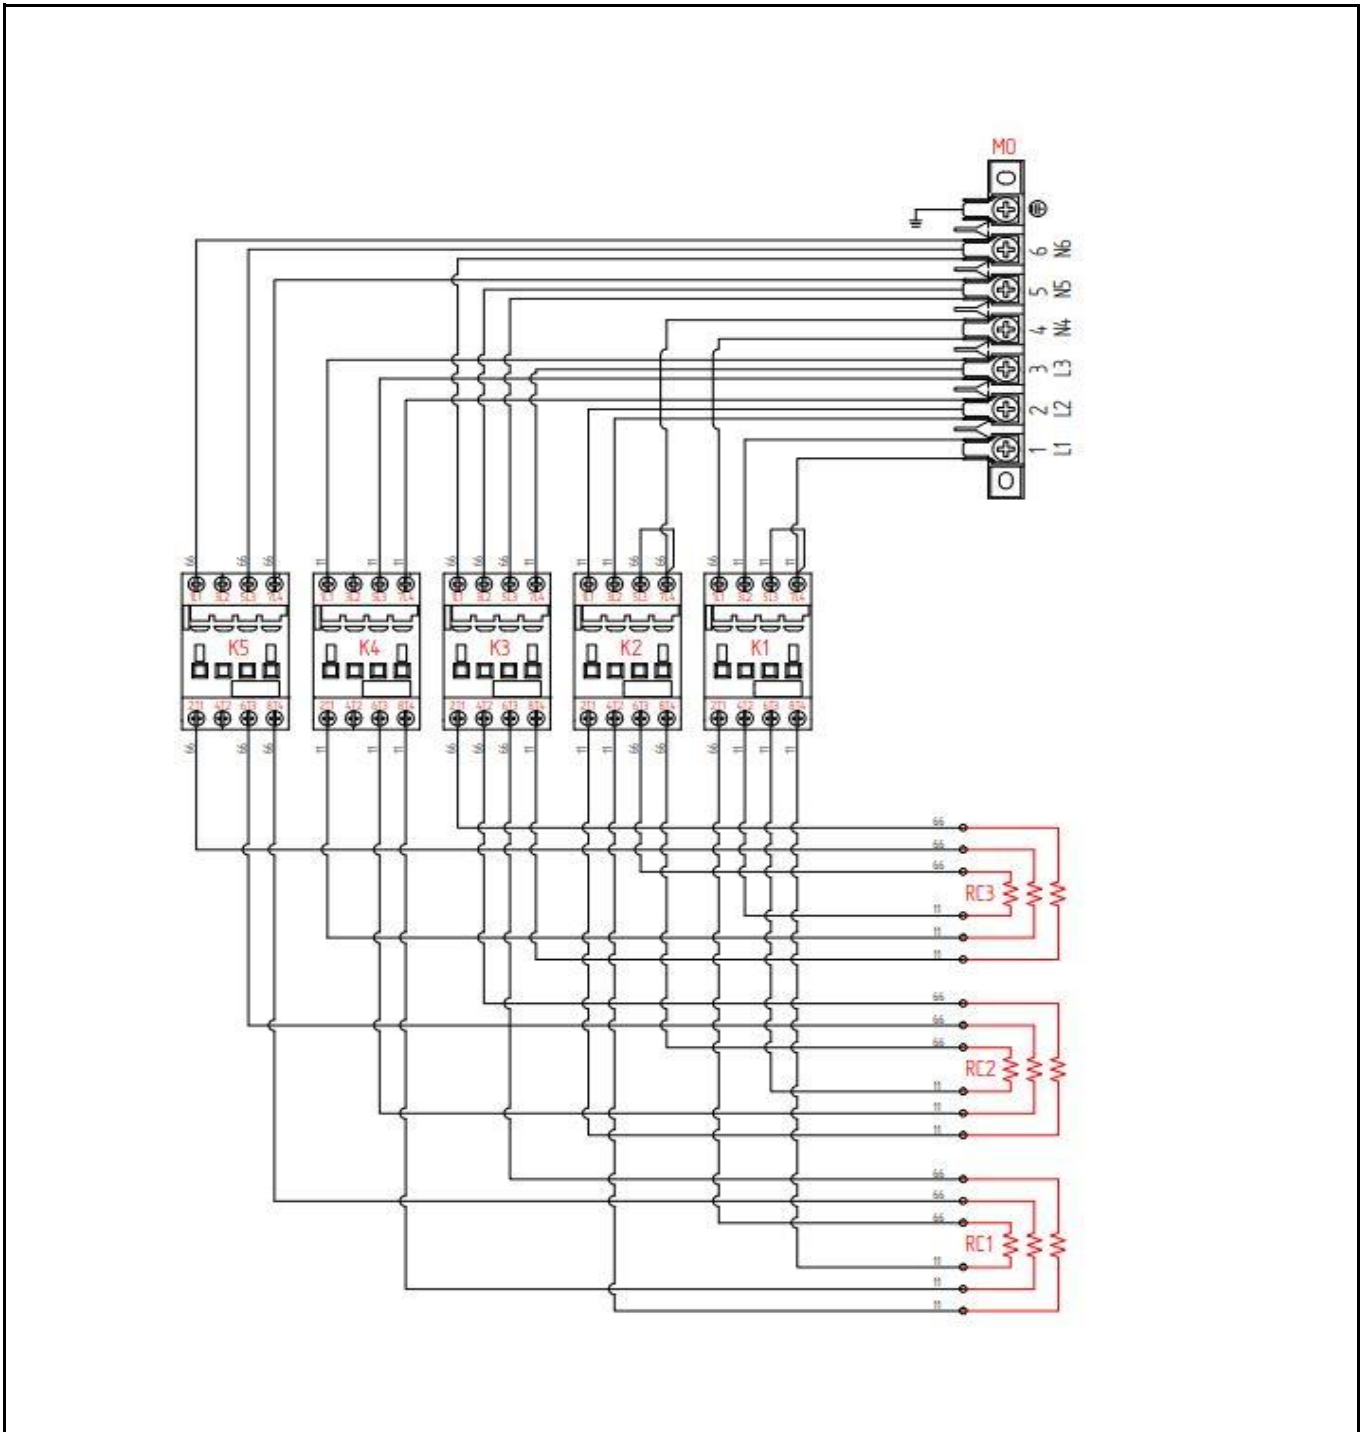

Wiring diagram

<b style="font-size: 2em; margin-left: 10px;">HENDI Tools for Chefs Hendi B.V. Steenoven 21 3911 TX Rhenen The Netherlands	Batch #	Appliance part#
	000000 and up	223086
	Description	
	Convection Steam Oven Digital Nano 12x GN 1/1	

Date	22-11-2019	Revision #	1,0
Revision	First Bill of Materials (BOM)