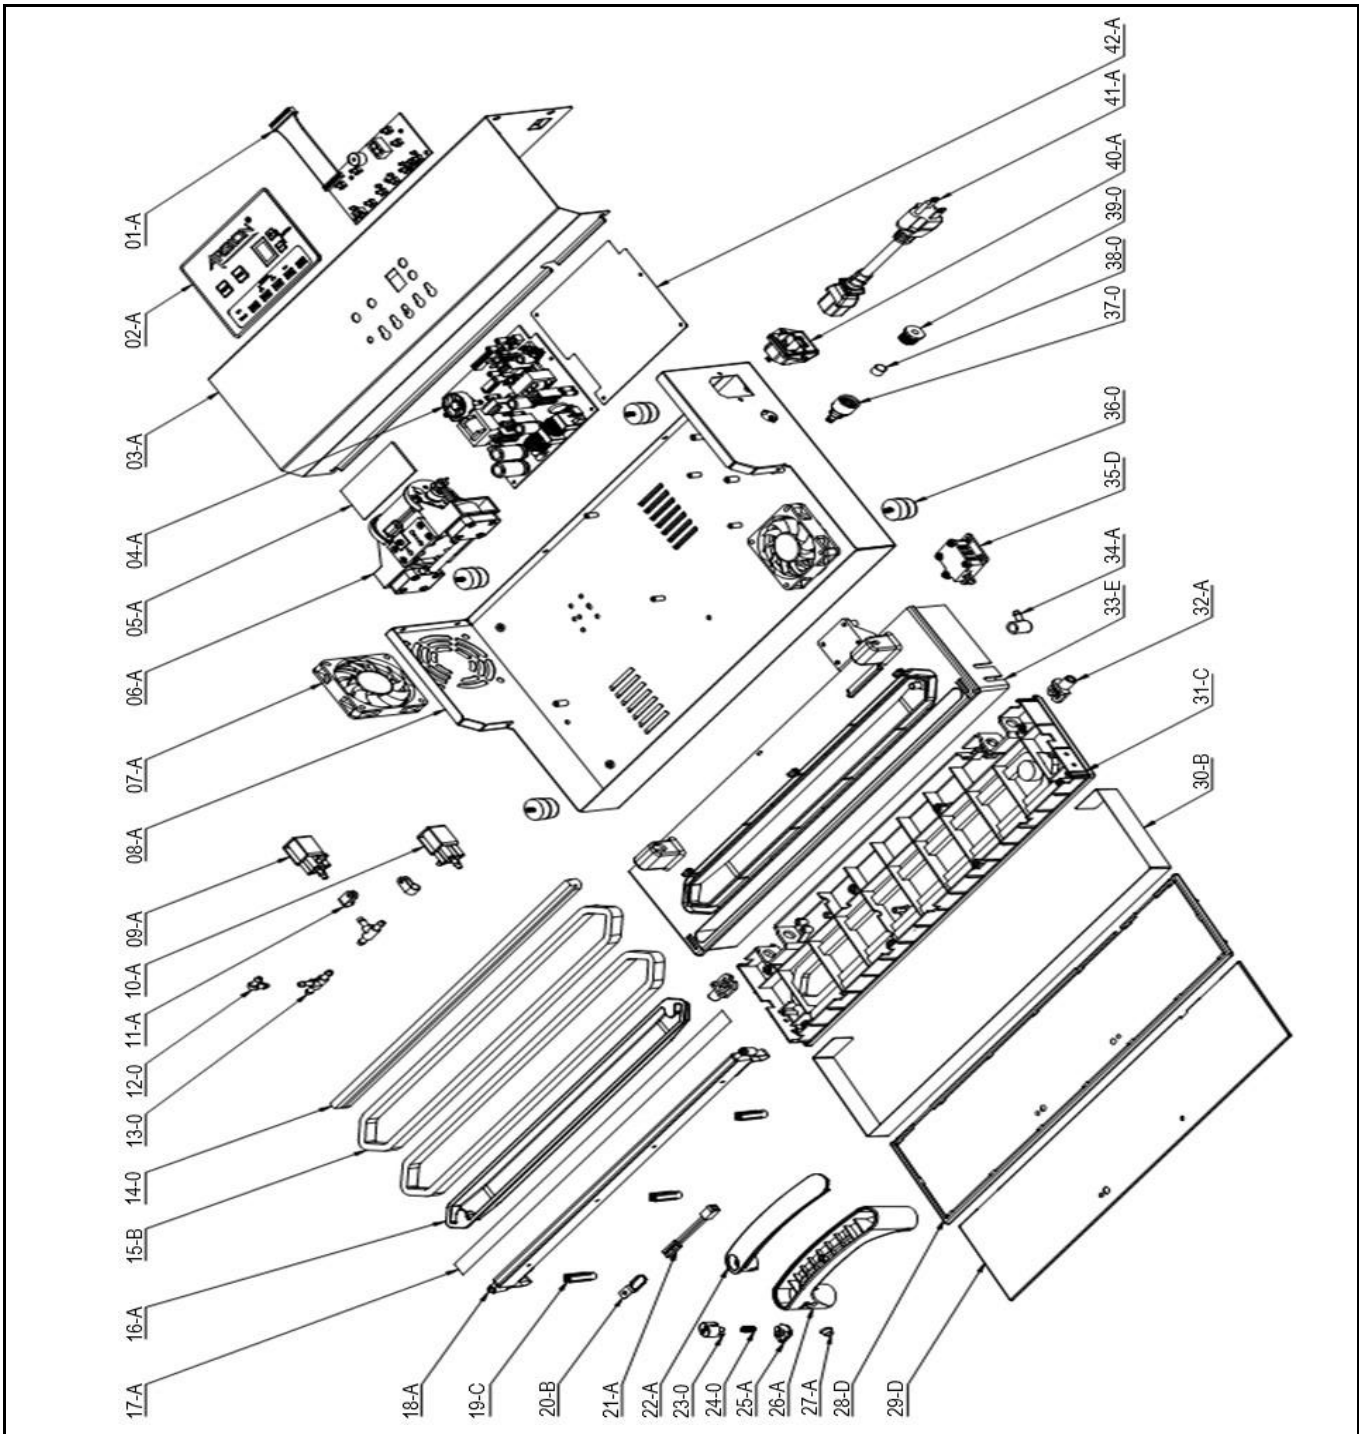

Drawing

Tools for Chefs

Hendi B.V.
 Steenoven 21
 3911 TX Rhenen
 The Netherlands

Batch #	Appliance part#
HK002421 and up	975374

Description
Vacuum packaging machine Kitchen Line

Date	21-08-2024	Revision #	1.1
Revision	Model update.		

Bill of materials (BOM)

 <b style="font-size: 24px; margin-left: 10px;">HENDI <small style="color: green; margin-left: 10px;">Tools for Chefs</small> Hendi B.V. Steenoven 21 3911 TX Rhenen The Netherlands	Batch #	Appliance part#
	HK002421 and up	975374
	Description	
Vacuum packaging machine Kitchen Line		

Date	21-08-2024	Revision #	1.1
Revision	Model update.		

Item	Description	Part#	Quantity	Remark	Picture
01-A	Display PCB	962374	1		
02-A	Display sticker	962435	1		
03-A	Housing cover	n/a	1		
04-A	Main PCB	962381	1		
05-A	Insulation pad	n/a	1		
06-A	Vacumpump assembly	959213	1		
07-A	Fan	959206	2		
08-A	Housing frame	n/a	1		
09-A	Electromagnetic valve (big)	959244	1		
10-A	Electromagnetic valve (small)	962398	1		
11-A	Clip	n/a	2		
12-0	Connector (knee)	n/a	1		
13-0	T-connector	n/a	2		
14-0	Seal strip	966297	1		
15-B	Gasket	959183	2		
16-A	Tray	n/a	1		
17-A	Teflon tape	936801	1	Cut to size L=490mm, W=18mm	
18-A	Seal bar assembly	959176	1		
19-C	Support sealbar	n/a	3		
20-B	Fuse holder	n/a	1		
21-A	Fuse	962404	1		
22-A	Handle cover	n/a	1		
23-0	Start button	n/a	1		
24-0	Start button spring	n/a	1		
25-A	Start button PCB	n/a	1		
26-A	Handle	n/a	1		
27-A	Silicone button	n/a	1		
28-D	Inner panel	n/a	1		
29-D	Panel cover (top)	n/a	1		
30-B	Panel cover (sides)	n/a	1		
31-C	Upper chamber base	n/a	1		
32-A	Upper chamber hinge	n/a	2		
33-E	Lower chamber base	n/a	1		
34-A	Connector (large -> small)	n/a	1		
35-D	Lid switch	959237	1		
36-0	Feet	n/a	4		
37-0	Vacuum port "B"	n/a	1		
38-0	Vacuum port sleeve	n/a	1		
39-0	Vacuum port "A"	n/a	1		
40-A	Power cord socket	n/a	1		
41-A	Power cord	900680	1		
42-A	Insulation pad	n/a	1		