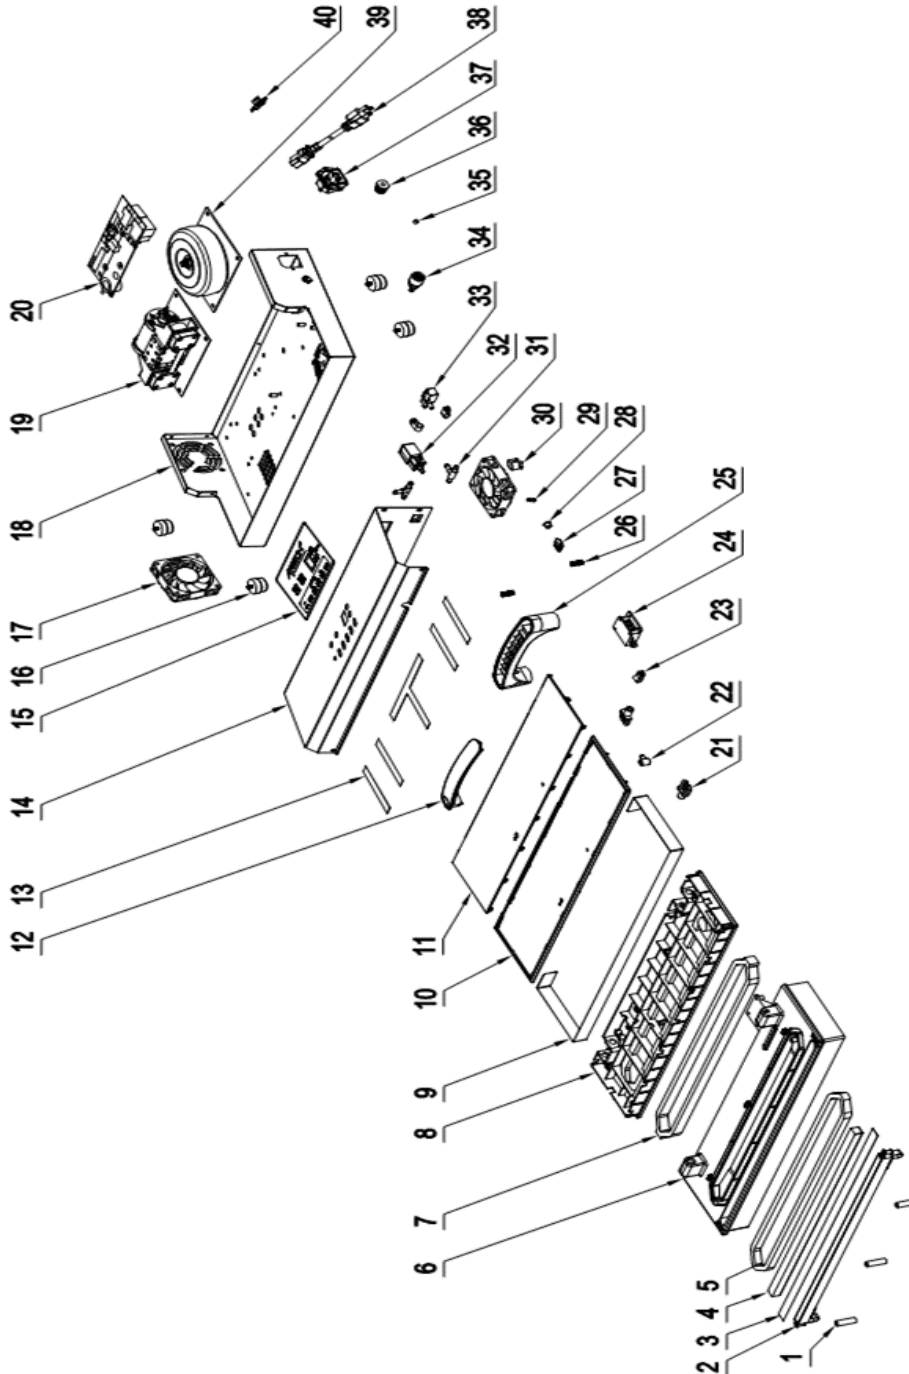

Drawing

Tools for Chefs

Hendi B.V.  
 Steenoven 21  
 3911 TX Rhenen  
 The Netherlands

Batch #

150454 until  
 HK087720

Appliance part#

975374

Description

Vacuum packaging machine Kitchen Line

Date 17-08-2022

Revision #

1.0

Revision First Bill of Materials (BOM)

**Bill of materials (BOM)**

 <b>HENDI</b> Tools for Chefs Hendi B.V. Steenoven 21 3911 TX Rhenen The Netherlands	<b>Batch #</b>	<b>Appliance part#</b>
	150454 until HK087720	<b>975374</b>
	<b>Description</b>	
Vacuum packaging machine Kitchen Line		

<b>Date</b>	17-08-2022	<b>Revision #</b>	1.0
<b>Revision</b>	First Bill of Materials (BOM)		

Item	Description	Part#	Quantity	Remark	Picture
1	Seal bar support	n/a	3		
2	Seal bar assembly	959176	1		
3	Teflon tape	936801	1	Cut to size L=490mm, W=18mm	
4	Sealing gasket	n/a	1		
5	Seal chamber insert	n/a	1		
6	Lower housing	n/a	1		
7	Gasket	959183	2		
8	Lid base	n/a	1		
9	Decorative band	n/a	1		
10	Lid support	n/a	1		
11	Lid cover	n/a	1		
12	Handle cover	n/a	1		
13	Adhesive tape	n/a	1		
14	Housing cover	n/a	1		
15	Display sticker	959190	1		
16	Feet	n/a	4		
17	Fan	959206	1		
18	Housing base	n/a	1		
19	Vacuum pump	959213	1		
20	Control PCB	959220	1		
21	Lid hinge	n/a	2		
22	Tube joint (2-way)	n/a	1		
23	Tube clamp	n/a	1		
24	Microswitch (lid)	959237	1		
25	Handle base	n/a	1		
26	Nut	n/a	2		
27	Start button PCB	n/a	1		
28	Start button cover	n/a	1		
29	Button spring	n/a	1		
30	Start button switch	n/a	1		
31	Tube joint (3-way)	n/a	2		
32	Electromagnetic valve (big)	959244	1		
33	Electromagnetic valve (small)	959251	1		
34	External vacuum port (B)	n/a	1		
35	External vacuum port (A) sleeve	n/a	1		
36	External vacuum port (A)	n/a	1		
37	Power cord plug (C14)	n/a	1		
38	Power cord	900680	1		
39	Toroidal transformer	n/a	1		
40	Thermal switch	n/a	1		