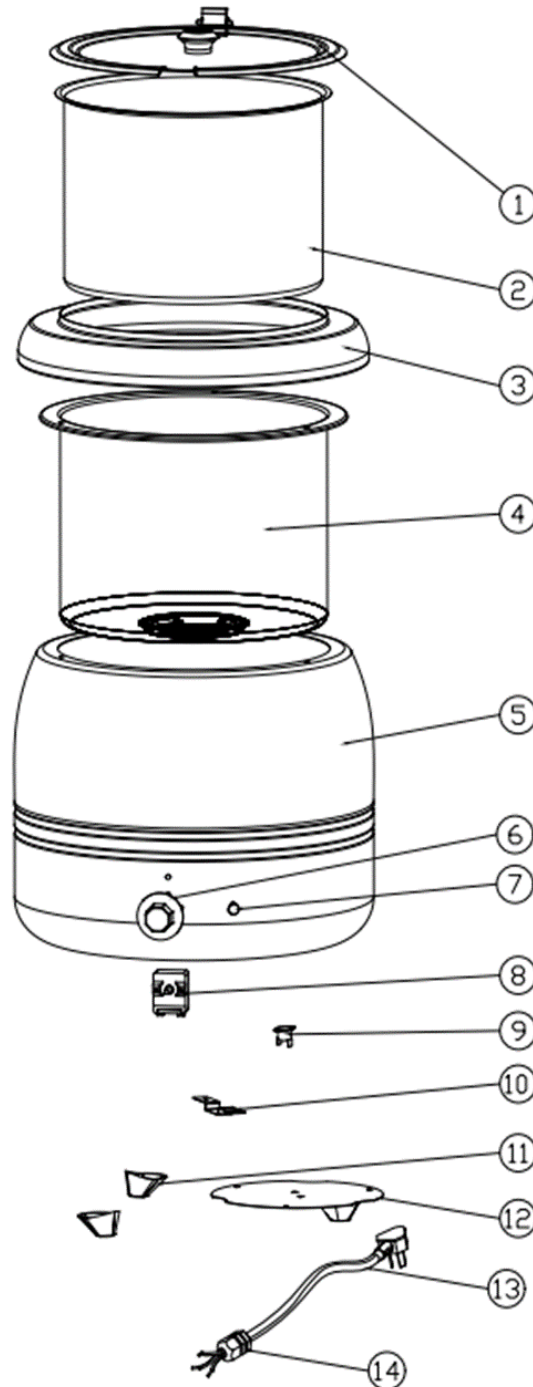

Drawing

Tools for Chefs

Hendi B.V.

Steenoven 21
3911 TX Rhenen
The Netherlands

Batch #

V.02

Appliance part#

860083

Description

Soupkettle 8L Kitchenline

Date 22-02-2024

Revision # V.02

Revision New model.

Bill of materials (BOM)

 HENDI Tools for Chefs Hendi B.V. Steenoven 21 3911 TX Rhenen The Netherlands	Batch #	Appliance part#
	V.02	860083
	Description	
	Soupkettle 8L Kitchenline	

Date	22-02-2024	Revision #	V.02
Revision	New model.		

Item	Description	Part#	Quantity	Remark	Picture
1	Lid with hinge	964934	1		
2	Inner pot	964941	1		
3	Support ring	n/a	1		
4	Watertank with heating element	n/a	1		
5	Housing	n/a	1		
6	Knob	964958	1		
7	Indicator light	n/a	1		
8	Thermostat	964965	1		
9	Hi-limiter (autoreset, 105°C)	964972	1		
10	Thermostat sensor bracket	n/a	1		
11	Feet	964989	3	Set of 3pcs	
12	Housing cover	n/a	1		
13	Power cord	n/a	1		
14	Pull relief	n/a	1		

n/a -> not available

nss -> not sold separately

Circuit diagram

 HENDI Tools for Chefs Hendi B.V. Steenoven 21 3911 TX Rhenen The Netherlands	Batch #	Appliance part#
	V.02	860083
	Description	
	Soupkettle 8L Kitchenline	