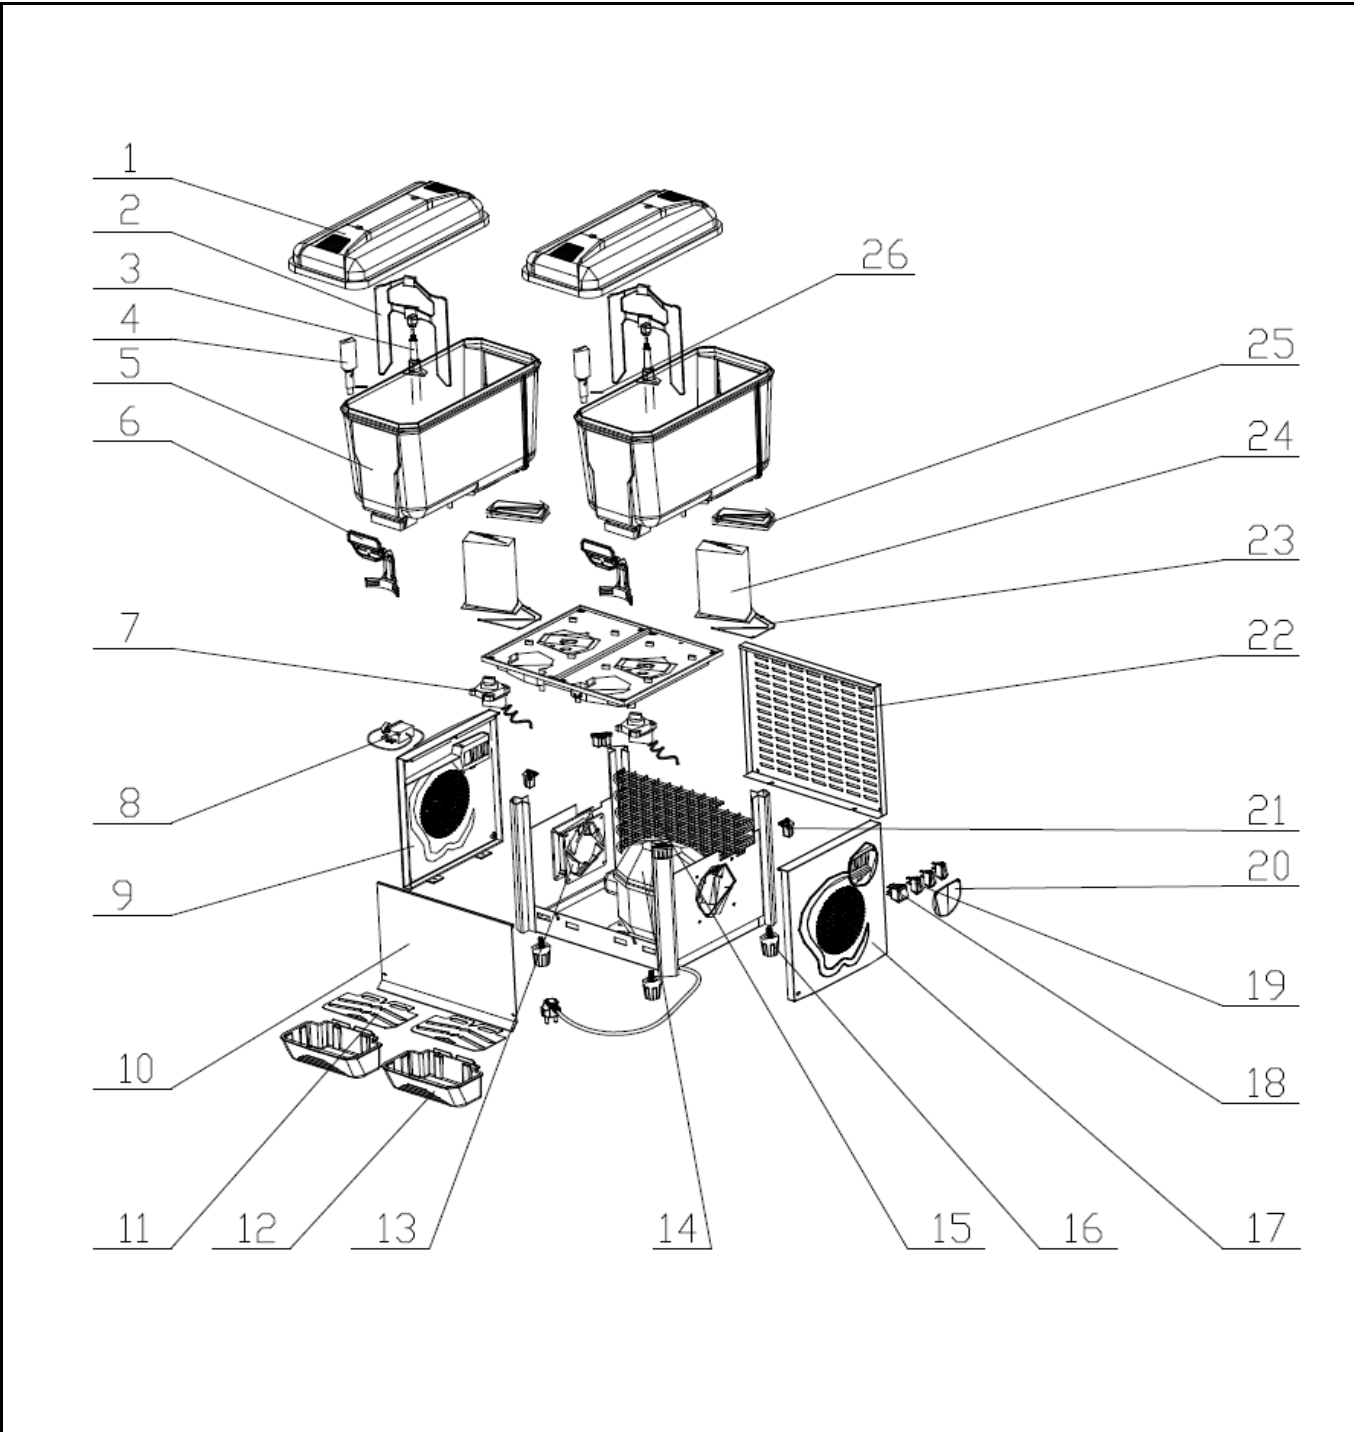

Drawing

Tools for Chefs

Hendi B.V.
 Steenoven 21
 3911 TX Rhenen
 The Netherlands

Batch #	Appliance part#
HK025918 and up	425206
Description	
Juice dispenser 2x12L	

Date	20-01-2025	Revision #	Revision version
Revision	First bill of materials (BOM)		

Circuit diagram

 HENDI Tools for Chefs Hendi B.V. Steenoven 21 3911 TX Rhenen The Netherlands	Batch #	Appliance part#
	HK025918 and up	425206
	Description	
	Juice dispenser 2x12L	

Date	20-01-2025	Revision #	Revision version
Revision	First bill of materials (BOM)		