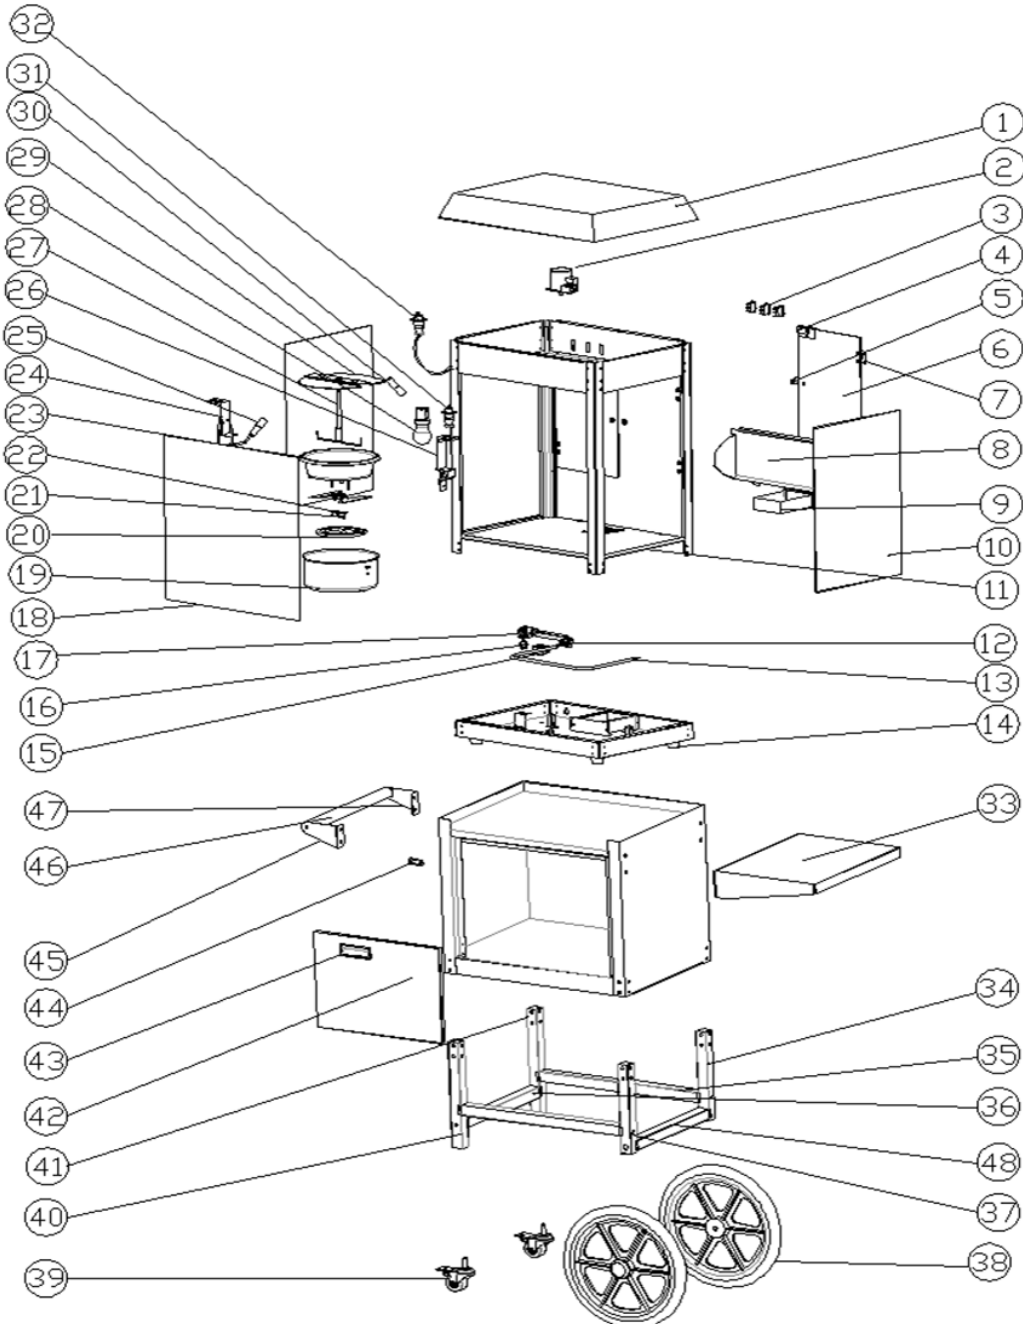

282830

Description

Popcorn machine with cart

Date 01-05-2026

Revision #

V.01

Revision First Bill of Materials (BOM)

Bill of materials (BOM)

Date	01-05-2026	Revision #	V.01
Revision	First Bill of Materials (BOM)		

Item	Description	Part#	Quantity	Remark	Picture
1	Housing panel (top)	n/a	1		
2	Motor	968482	1		
3	Switch	968222	3		
4	Door magnet	nss	2		
5	Door handle	nss	2		
6A	Glass door (right)	973127	1		
6B	Glass door (left)	973110	1		
7	Door hinge	nss	2		
8	Popcorn drawer	n/a	1		
9	Krenel tray	n/a	1		
10	Glass panel (side)	n/a	2		
11	Inner housing panel (bottom)	n/a	1		
12	Pull relief	n/a	1		
13	Heating element	968413	1		
14	Feet	n/a	4		
15	Terminal	n/a	1		
16	Thermostat (65°C)	968420	1		
17	Power cord	n/a	1		
18	Glass panel (front)	n/a	1		
19	Outer pot	nss	1		
20	Heating element	nss	1		
21	Hi-limiter (245°C)	nss	1		
22	Hi-limiter (220°C)	nss	1		
23	Popcornpot (non-detachable)	973134	1		
24	Popcornot bracket (left)	n/a	1		
25	Popcorn pot handle	n/a	1		
26	Popcornpot bracket (right)	n/a	1		
27	Stir arm	973141	1		
28	LED light	n/a	1	Obtain locally	
29	Popcornpot lid	n/a	1		
30	Popcornpot lid handle	n/a	1		
31	Lamp fitting	n/a	1		
32	Aviation plug set	968383	1		
33	Sidetable	n/a	1		
34	Wheel frame (short, left)	n/a	1		
35	Wheel frame crossbeam (long)	n/a	2		
36	Wheel frame crossbeam (short)	n/a	1		
37	Wheel frame (short, right)	n/a	1		
38	Wheel (big)	973158	2	Set of 2pcs	
39	Wheel (small)	973165	2	Set of 2pcs	
40	Wheel frame (long, right)	n/a	1		
41	Wheel frame (long, left)	n/a	1		
42	Cabinet door	n/a	1		
43	Cabinet door handle	n/a	1		
44	Door magent	n/a	1		
45	Handle support (left)	n/a	1		
46	Handle	n/a	1		
47	Handle support (right)	n/a	1		
48	Wheelframe crossbeam (short)	n/a	1		
*	Assembly set	973172	1	Screws and tools, not shown in drawing	