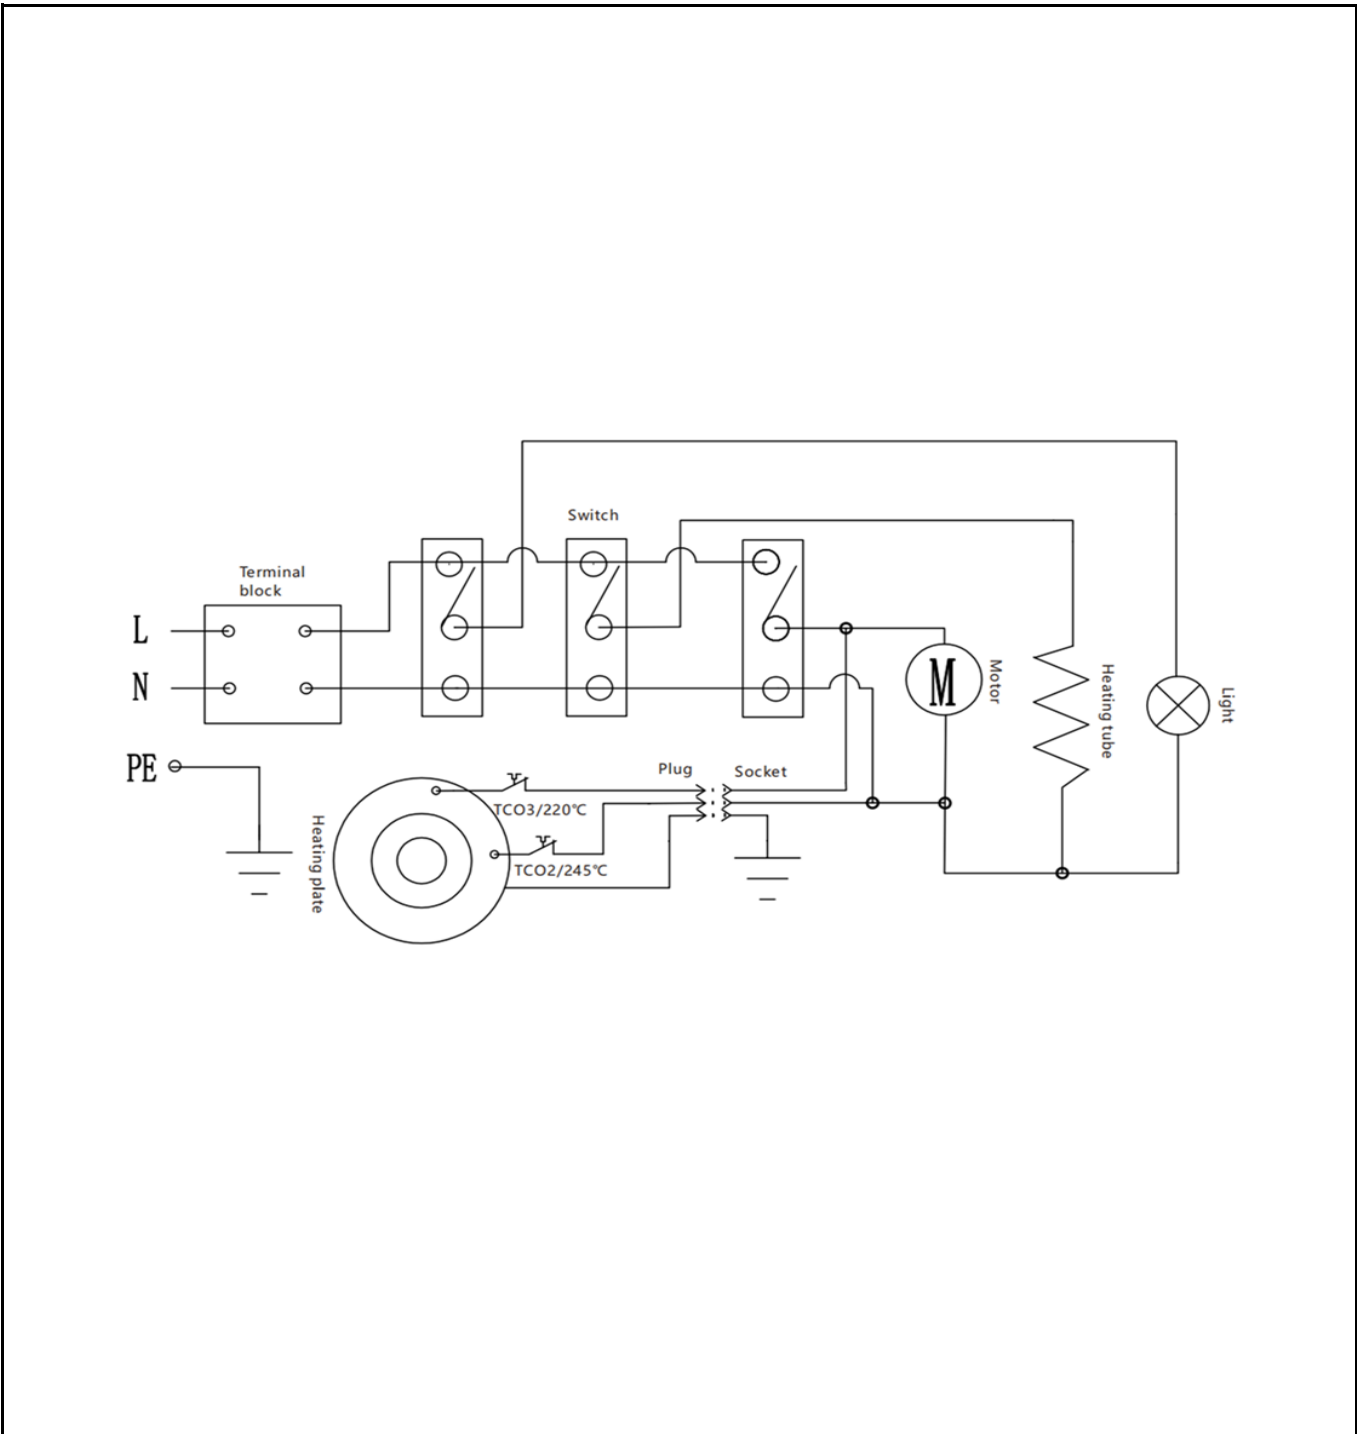

Circuit diagram

<b style="font-size: 2em; margin-left: 10px;">HENDI Tools for Chefs Hendi B.V. Steenoven 21 3911 TX Rhenen The Netherlands	Batch #	Appliance part#
	000000 and up	282830
	Description	
	Popcorn machine with cart	

Date	01-05-2026	Revision #	V.01
Revision	First Bill of Materials (BOM)