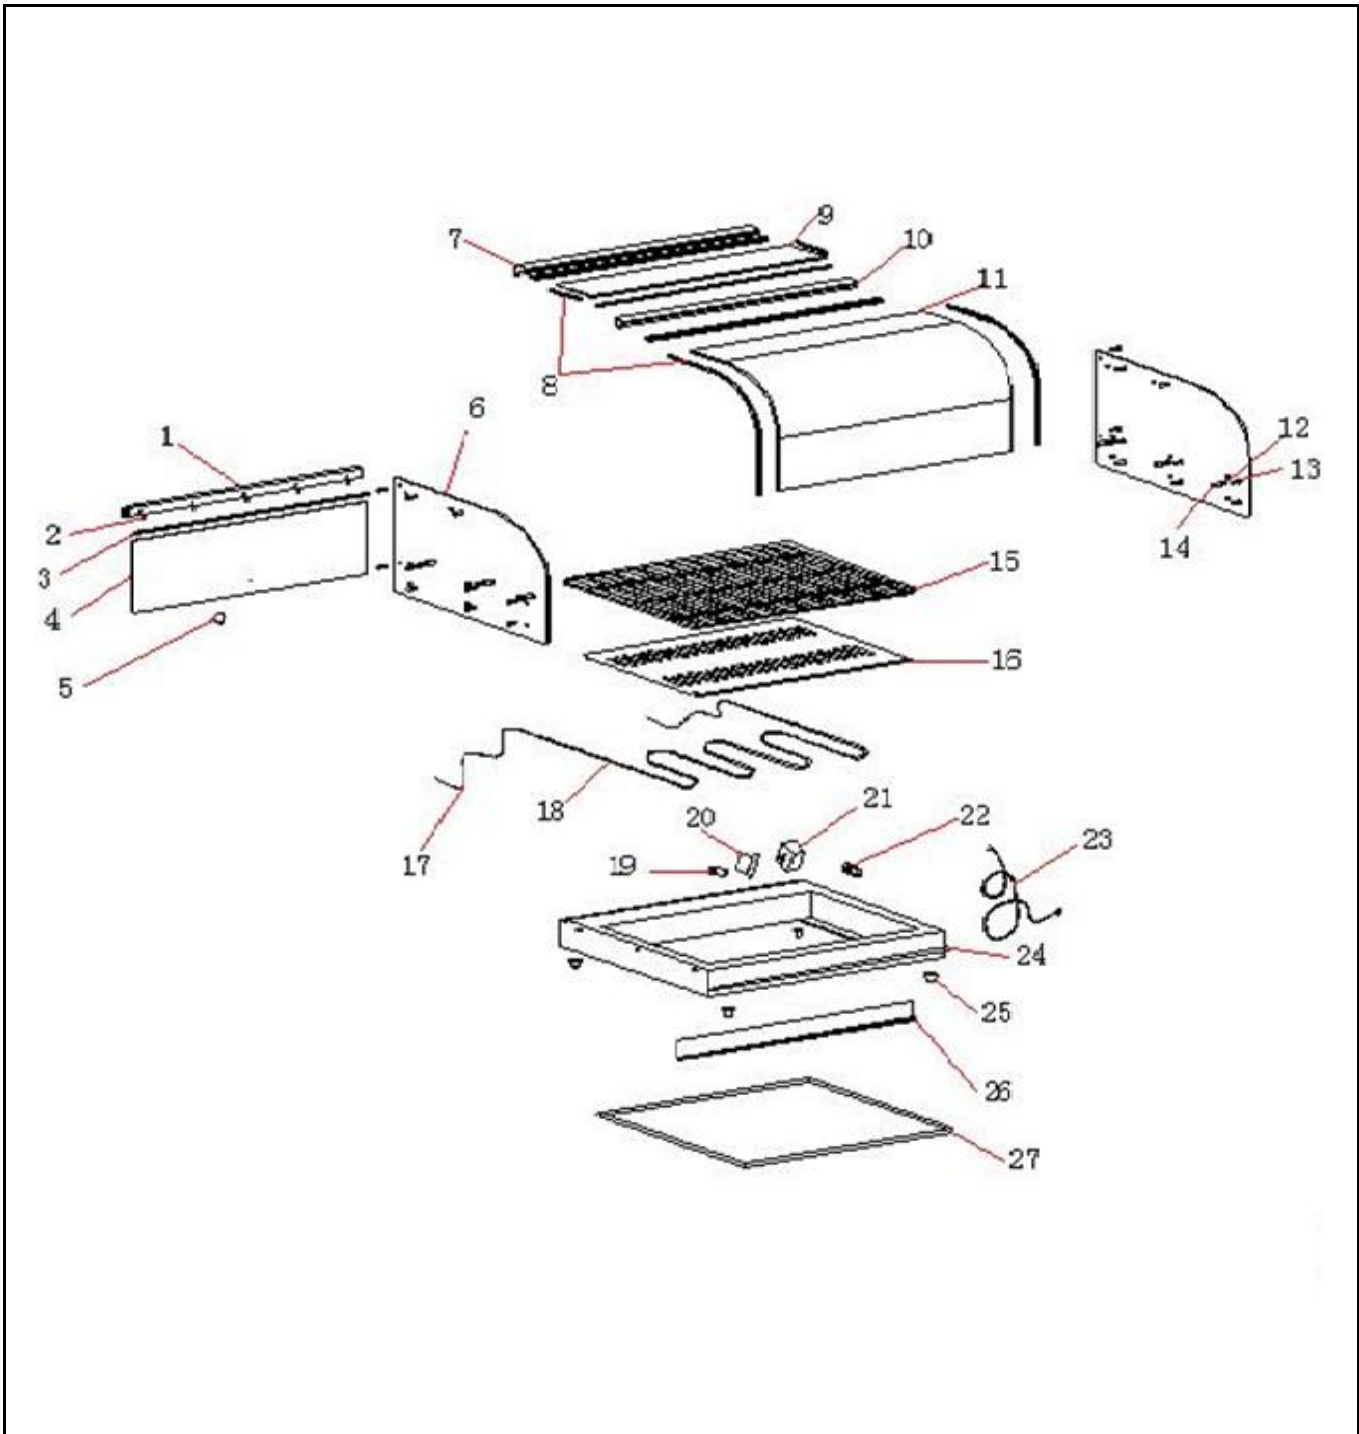

**Bill of materials (BOM)**

 <b>HENDI</b> FOOD SERVICE EQUIPMENT <b>Hendi B.V.</b> Steenoven 21 3911 TX Rhenen The Netherlands	<b>Batch #</b>	<b>Appliance part#</b>
	Batch nr 300018 until HK120123	<b>273982</b>
	<b>Description</b>	
<b>Heated display case</b>		

<b>Date</b>	23-10-2024	<b>Revision #</b>	Revision version
<b>Revision</b>	First bill of materials (BOM)		

Item	Description	Part#	Quantity	Remark	Picture
1	U bracket	n/a	1		
2	Socket screw M4x3	n/a	5		
3	Silicone strip	n/a	1		
4	Glass door	933718	1		
5	Door knob	940303	1		
6	Glass side (left/right)	935262	2		
7	L bracket	n/a	1		
8	Silicone strip set	940358	2		
9	Top glass	940310	1		
10	Bracket	n/a	1		
11	Front glass	932711	1		
12	Nylon insert	n/a	16		
13	Screw M6x15	n/a	18		
14	Holder grid	n/a	6		
15	Upper grid	933121	1		
16	Lower grid	932865	1		
17	Wiring	n/a	1		
18	Element	940327	1		
19	Indicator light yellow	912003	1		
20	Knob thermostat	940334	1		
21	Thermostat 85°C	900635	1		
22	Cord inlet with retainer	912201	1		
23	Power cord	205303	1		
24	Housing	n/a	1		
25	Feet	n/a	4		
26	Silicone strip	n/a	1		
28	Crumb tray	940341	1		