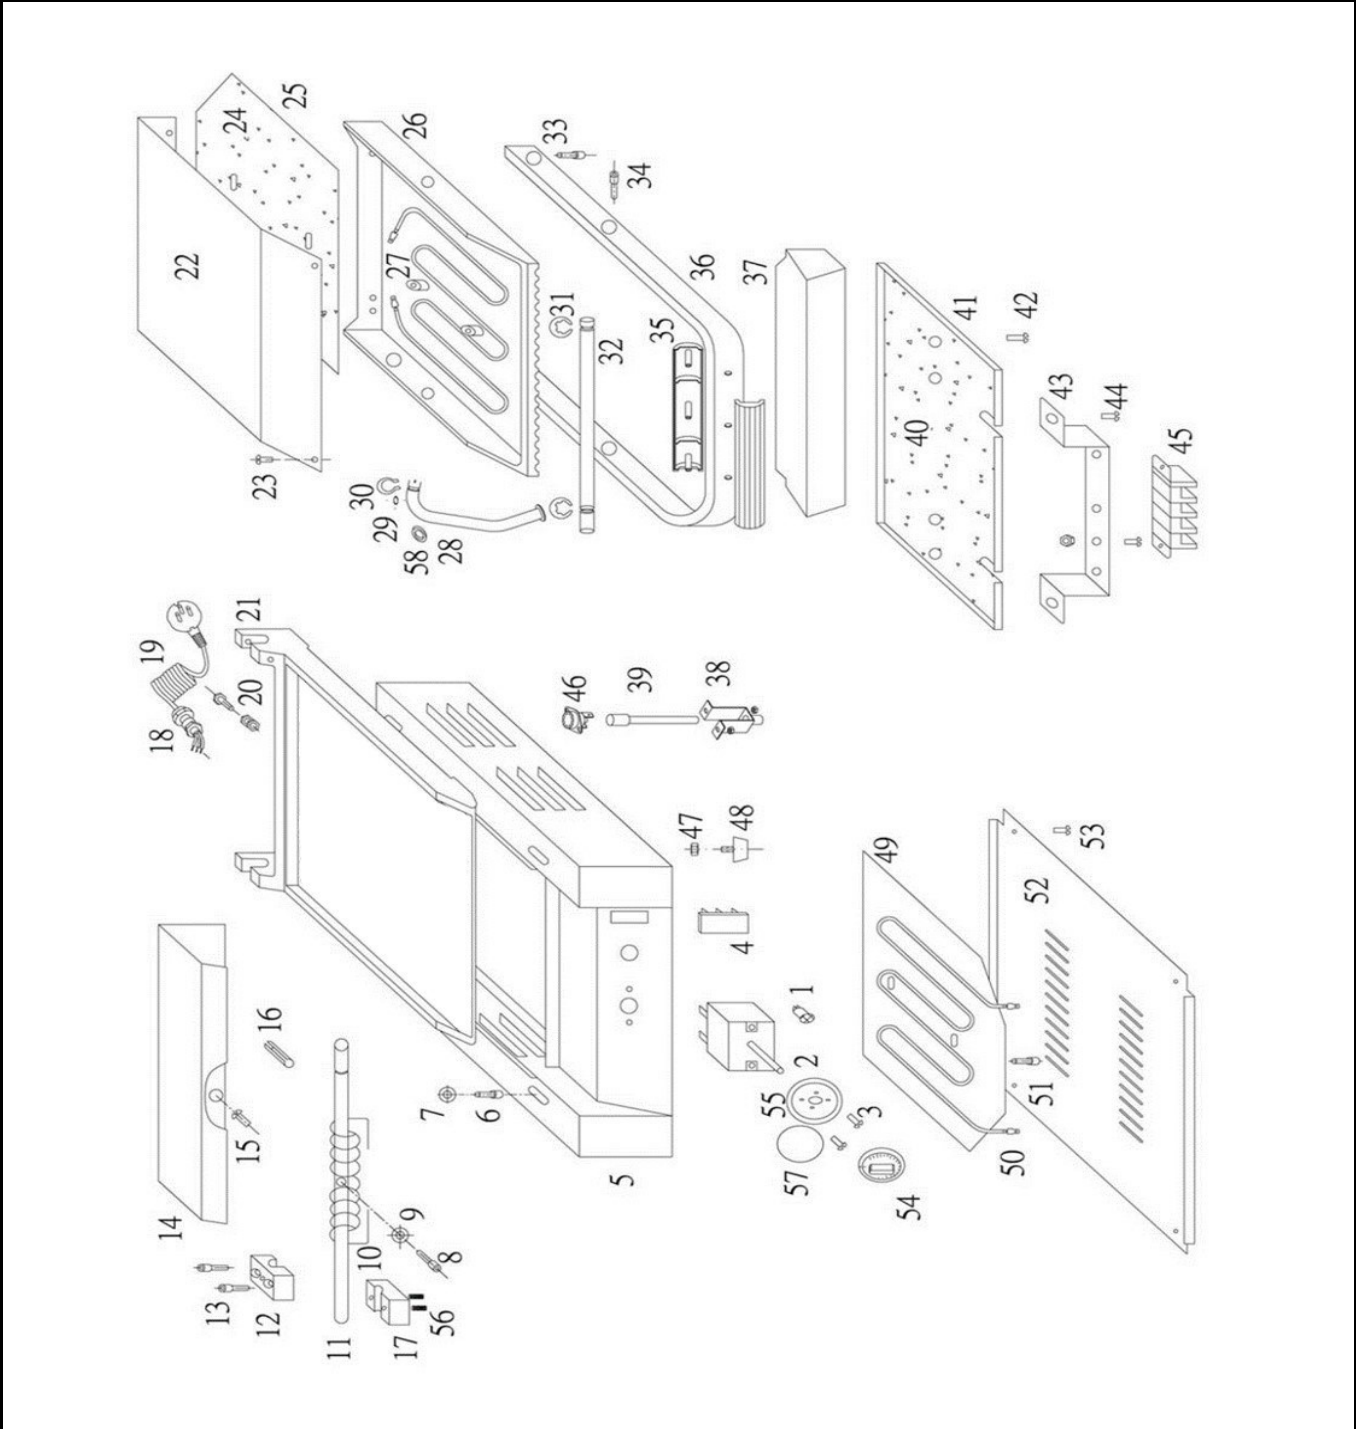

Drawing

Tools for Chefs

Hendi B.V.
Steenoven 21
3911 TX Rhenen
The Netherlands

Batch #
662344 until
HK066119

Appliance part#
263662

Description
Contact grill "Panini"
ribbed top/smooth bottom

Date	03-05-2021	Revision #	1.1
Revision	New model (updated switch and knob)