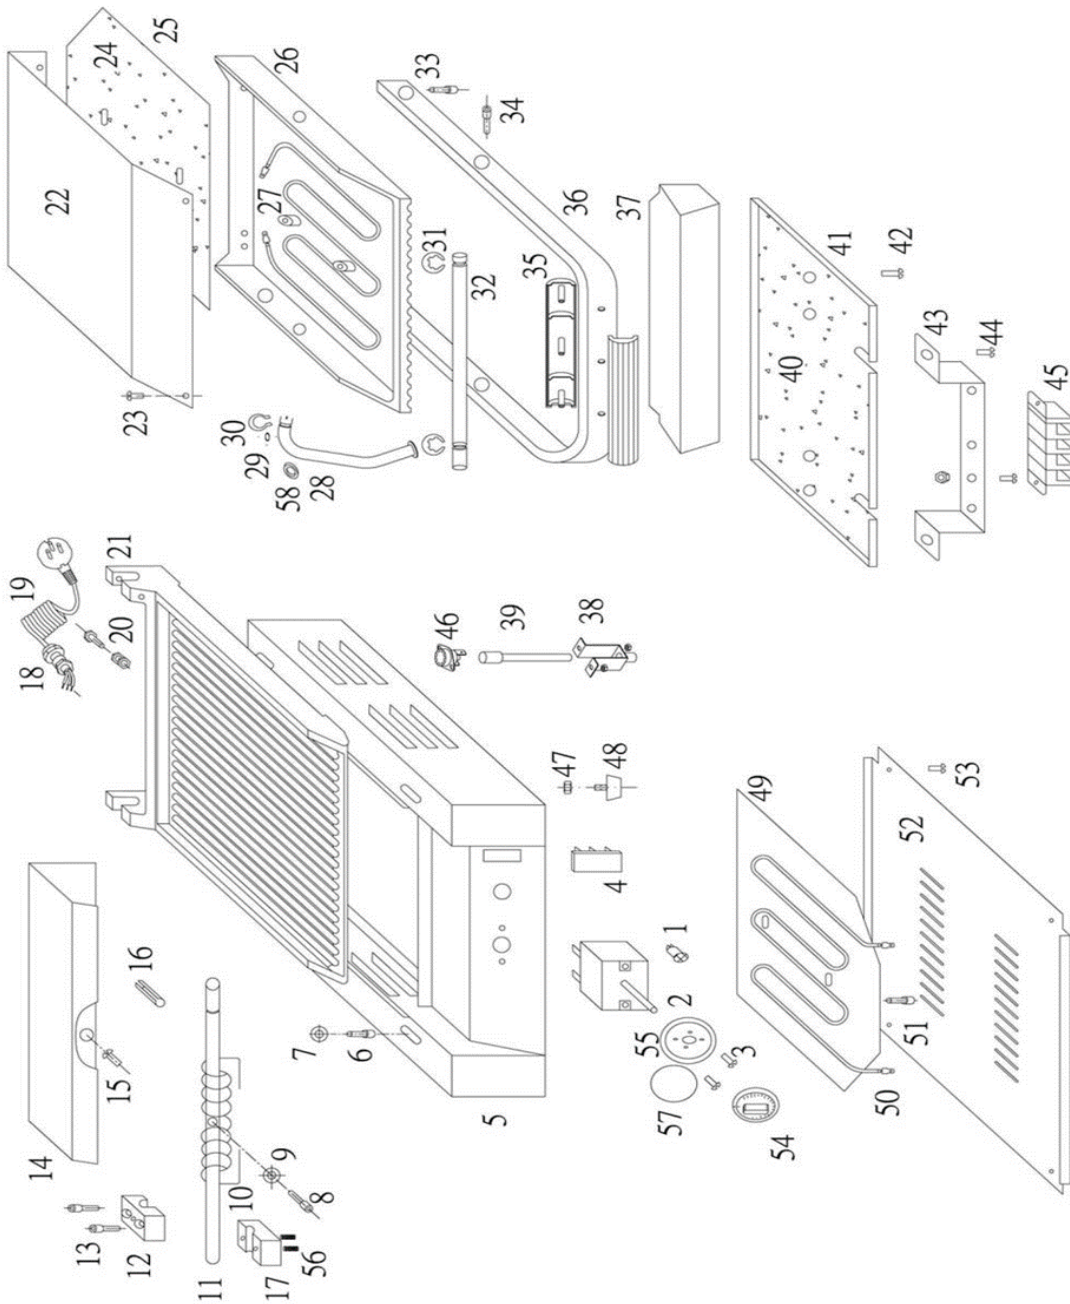

Drawing

Tools for Chefs

Hendi B.V.

Steenoven 21
3911 TX Rhenen
The Netherlands

Batch #

662344 until
HK066119

Appliance part#

263655

Description

Contact grill "Panini"

Date 03-05-2021

Revision #

1.1

Revision New model (updated switch and knob)

Bill of materials (BOM)

<b style="font-size: 24px; margin-left: 10px;">HENDI Tools for Chefs Hendi B.V. Steenoven 21 3911 TX Rhenen The Netherlands	Batch #	Appliance part#
	662344 until HK066119	263655
	Description	
Contact grill "Panini"		

Date	03-05-2021	Revision #	1.1
Revision	New model (updated switch and knob)		

Item	Description	Part#	Quantity	Remark	Picture
1	Heating indicator	912003	1		
2	Thermostat	902011	1		
3	Crosshead screw	n/a	2		
4	Switch	205426	1		
5	Housing	n/a	1		
6	Inner hexagon screw	n/a	4		
7	Washer	n/a	4		
8	Inner hexagon screw	902202	1	Incl item 8;9	
9	Washer	nss	1	Available as 902202	
10	Torsion spring	901908	1		
11	Back axle	902226	1		
12	Brake shoe complete set	932278	1	Incl item 12;13;17;56	
13	Inner hexagon screw	nss	2	Available as 932278	
14	Back upper cover	912010	1	Incl item 14;15	
15	Crosshead screw	nss	1		
16	Locking pin	902240	1		
17	Lower brake shoe	nss	1	Available as 932278	
18	Cord inlet retention	nss	1	Available as 912027	
19	Power cord	912027	1		
20	Earth bonding screw for powercord	n/a	1		
21	Lower grill plate	n/a	1		
22	Housing cover upper grill plate	n/a	1		
23	Crosshead screw	n/a	4		
24	Isolation plate	n/a	1		
25	Upper element cover	n/a	1		
26	Upper grill plate	n/a	1		
27	Upper heating element	902028	1		
28	Wire guide tube	n/a	1		
29	Washer	n/a	1		
30	Spring clamb wire guide tube	n/a	1		
31	Spring clamb for upper plate axle	n/a	2		
32	Upper axle	n/a	1		
33	Inner hexagon screw	nss	2	Available as 912034	
34	Inner hexagon screw	nss	2	Available as 912034	
35	Handle cover	nss	1	Available as 912034	
36	Frame of handle	912034	1	Incl item 33;34;35;36	
37	Oil drip tray	263990	1		
38	Bracket for Hi-limiter	n/a	1		
39	Reset rod for Hi-limiter	n/a	1		
40	Isolation for lower heating	n/a	1		
41	Lower cover plate	n/a	1		
42	Crosshead screw	n/a	4		
43	Bracket for terminal	n/a	1		
44	Crosshead screw	n/a	2		
45	Terminal block	912041	1		
46	Hi-limiter	902004	1		
47	Hexagon screw	nss	4		
48	Appliance foot	912058	4	Incl item 47;48	
49	Heating cover lower element	n/a	1		
50	Lower heating element	902035	1		
51	Inner hexagon screw	n/a	4		
52	Bottom plate	n/a	1		
53	Crosshead screw	n/a	6		
54	Knob for thermostat	942222	1	Incl item 54;55;57