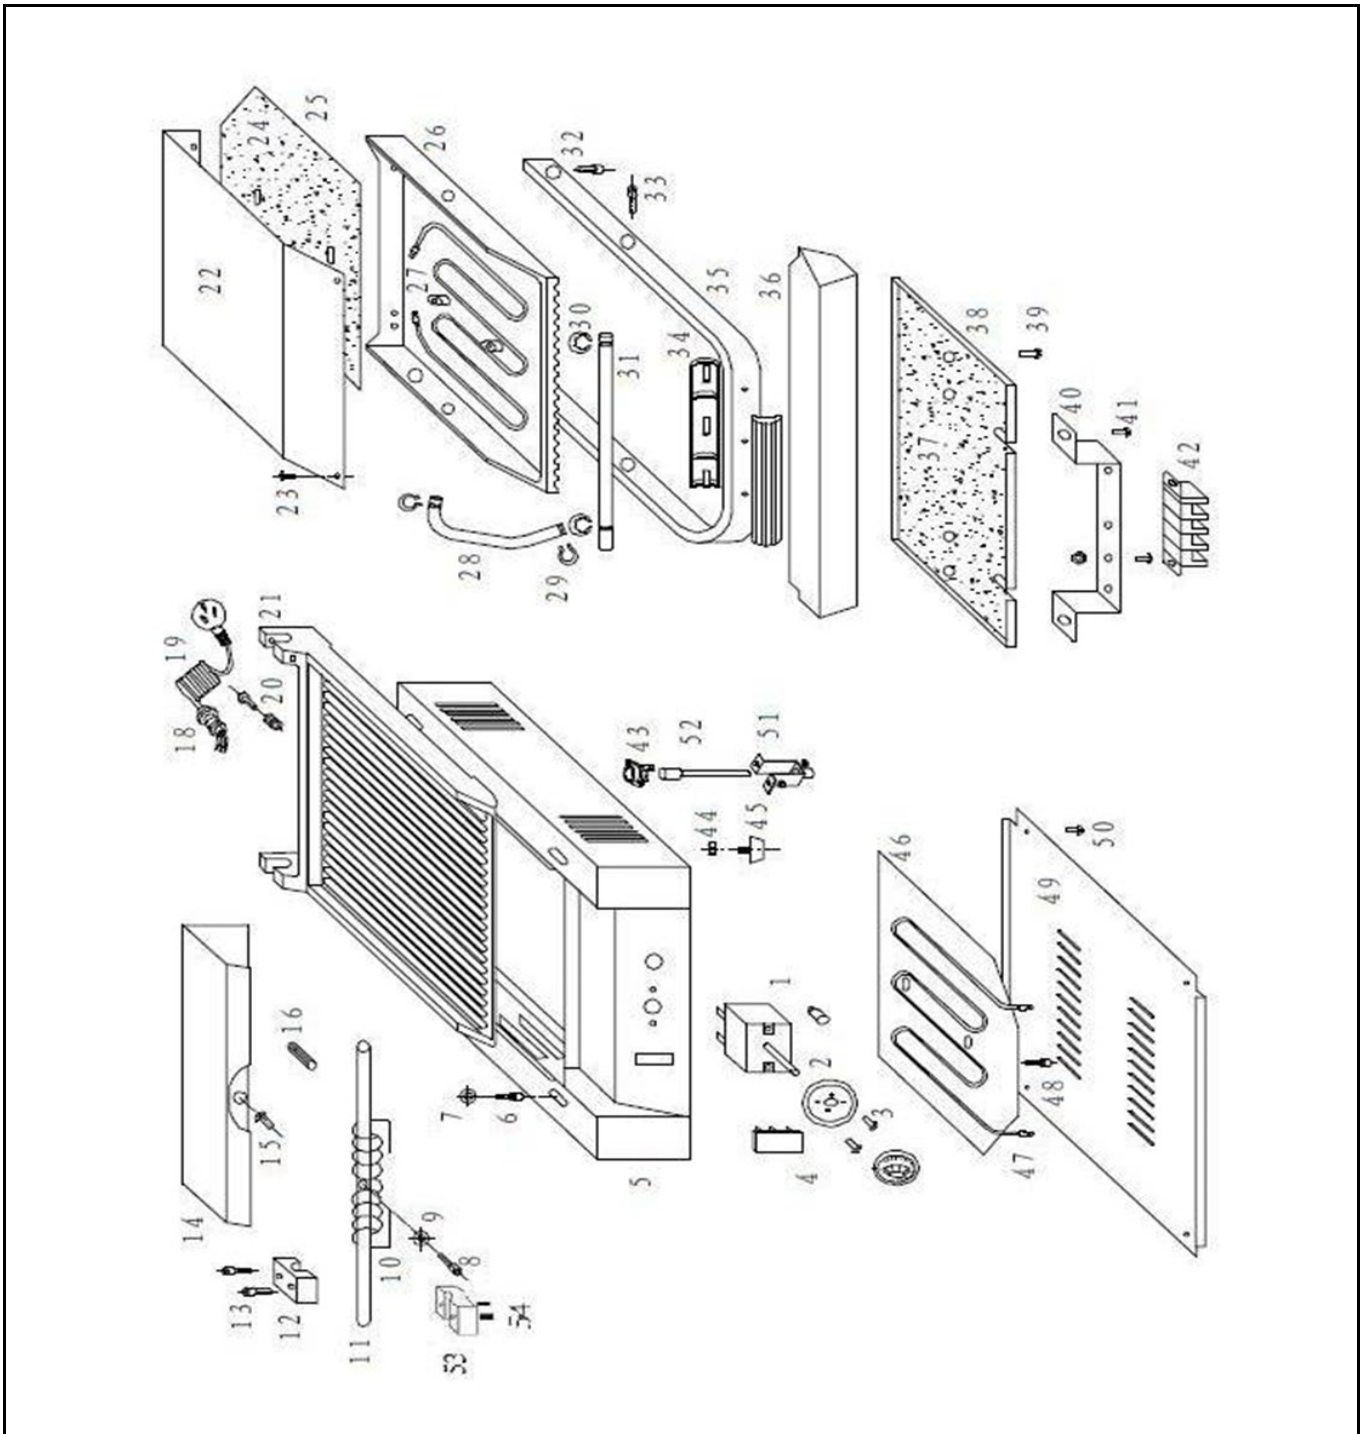

Drawing

Tools for Chefs

Hendi B.V.
Steenoven 21
3911 TX Rheden
The Netherlands

Batch #

000000 until
661925

Appliance part#

263501

Description

Contact grill

Date 03-05-2021

Revision #

1.0

Revision First Bill of Materials (BOM)

Bill of materials (BOM)

<b style="font-size: 24px; margin-left: 10px;">HENDI Tools for Chefs Hendi B.V. Steenoven 21 3911 TX Rhenen The Netherlands	Batch #	Appliance part#
	000000 until 661925	263501
	Description	
	Contact grill	

Date	03-05-2021	Revision #	1.0
Revision	First Bill of Materials (BOM)		

Item	Description	Part#	Quantity	Remark	Picture
1	Heating indicator	912003	1		
2	Thermostat	902011	1		
3	Knob thermostat, groundplate with dail	904411	1		
4	Switch	902080	1		
5	Housing	n/a	1		
6	Inner hexagon screw	n/a	4		
7	Washer	n/a	4		
8	Inner hexagon screw	902202	1	Incl item 8;9	
9	Washer	nss	1	Available as 902202	
10	Torsion spring	901908	1		
11	Back axle	912195	1		
12	Brake shoe complete set	902097	1	Item incl 12;13;53;54	
13	Inner hexagon screw	nss	2	Available as 902097	
14	Back upper cover	n/a	1		
15	Crosshead screw	n/a	1		
16	Locking pin	902240	1		
18	Cordinlet with retention	912201	1		
19	Powercord	912027	1		
20	Earth bonding screw for powercord	n/a	1		
21	Bottom grill plate	n/a	1		
22	Housing cover upper element	n/a	1		
23	Crosshead screw	n/a	4		
24	Isolation upper element	n/a	1		
25	Heating element cover upper grill plate	n/a	1		
26	Upper grill plate	n/a	1		
27	Upper Element	904503	1		
28	Wire guide tube	n/a	1		
29	Spring clamb wire guide tube	n/a	1		
30	Spring clamb upper axle	n/a	2		
31	Upper axle	n/a	1		
32	Inner hexagon screw	927472	2	Also in 912157	
33	Inner hexagon screw	nss	2	Available as 912157	
34	Handle cover	912249	1		
35	Frame of handle	912157	1	Incl item 32;33;34;35	
36	Oil drip tray	263976	1		
37	Isolation lower element	n/a	1		
38	Lower cover plate	n/a	1		
39	Crosshead screw	n/a	4		
40	Bracket terminal block	n/a	1		
41	Crosshead screw	n/a	2		
42	Terminal block	912041	1		
43	Hi-limiter	902004	1		
44	Hexagon screw	nss	4	Available as 912058	
45	Appliance foot	912058	4	Incl item 44;45	
46	Heating element cover lower grill plate	n/a	1		
47	Lower element	904510	1		
48	Inner hexagon screw	n/a	4		
49	Bottom plate	n/a	1		
51	Bracket Hi-limiter	n/a	1		
52	Reset rod	902042	1		
53	Lower brake shoe	nss	1	Available as 902097	
54	Tension spring for brake shoe	nss	2	Available as 902097	

n/a -> not available

nss -> not sold separately