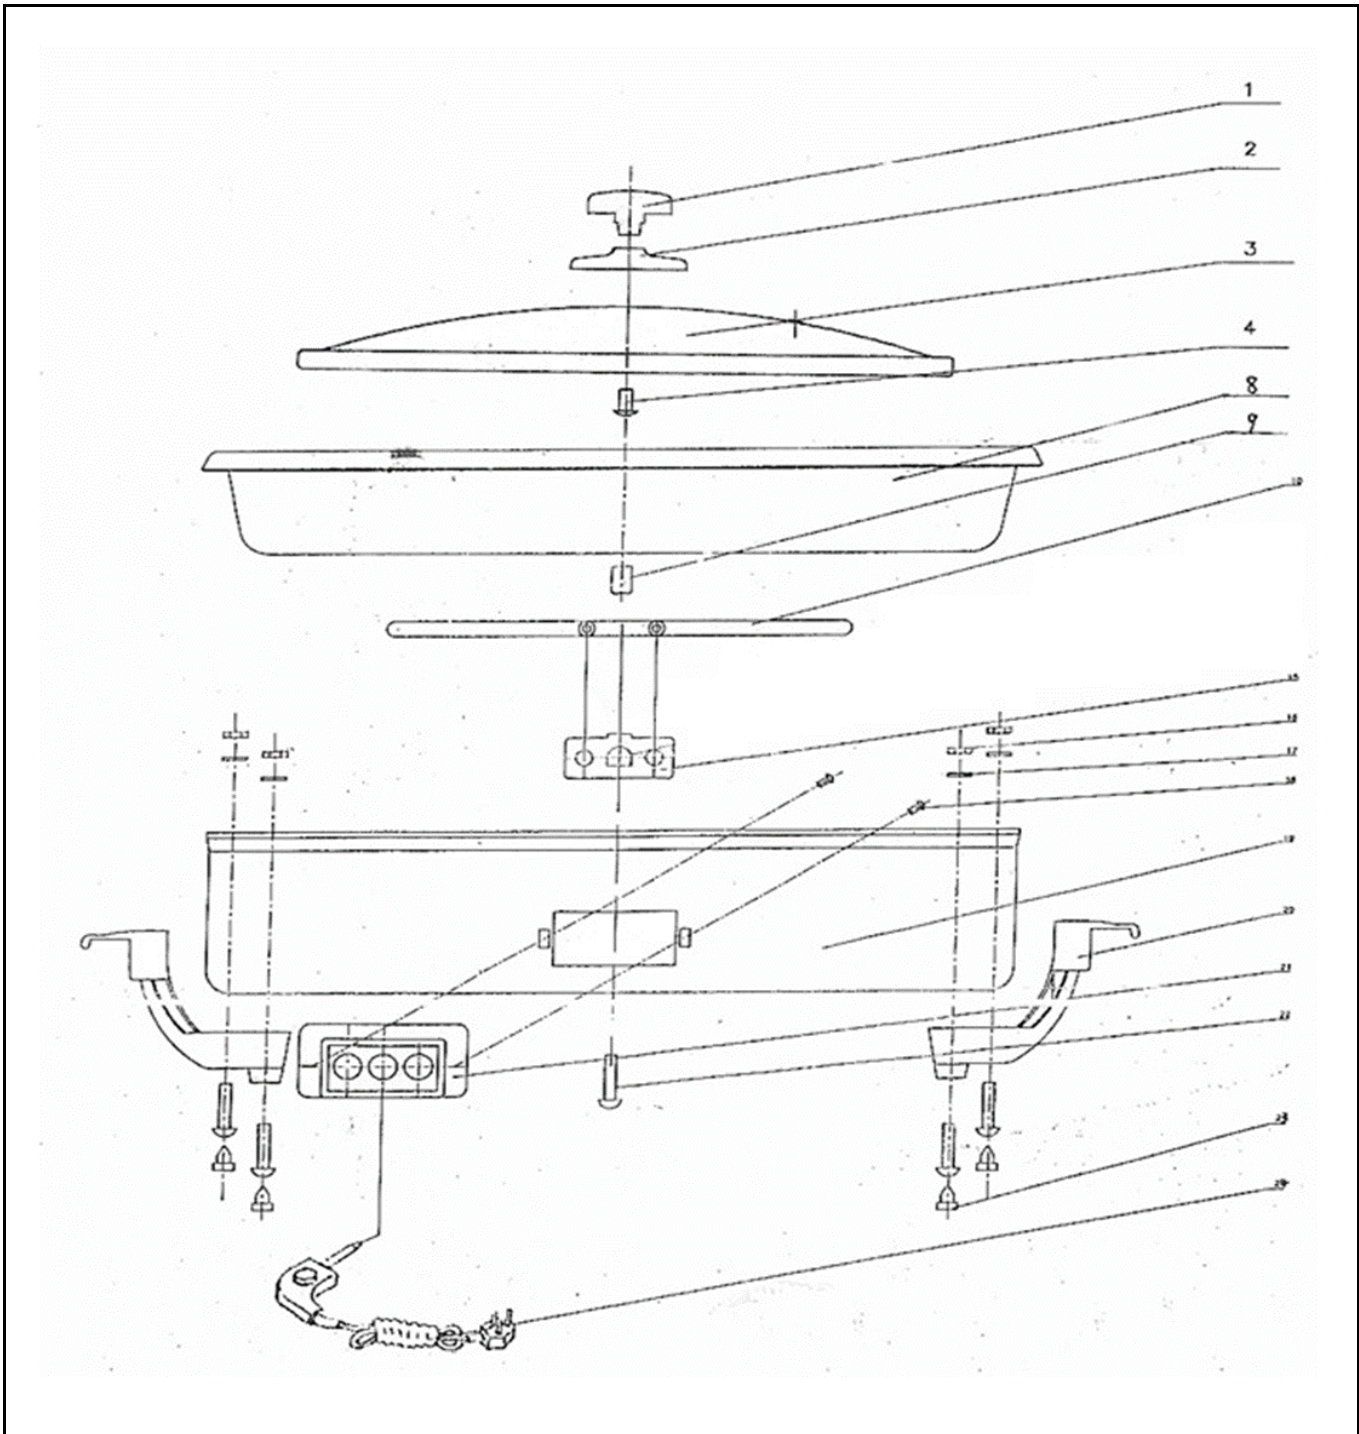

Drawing

Tools for Chefs

Hendi B.V.
Steenoven 21
3911 TX Rhenen
The Netherlands

Batch #	Appliance part#
000000 and up	239506/605
Description	
Party Pan	

Date	22-11-2021	Revision #	1.1
Revision	Updated format.