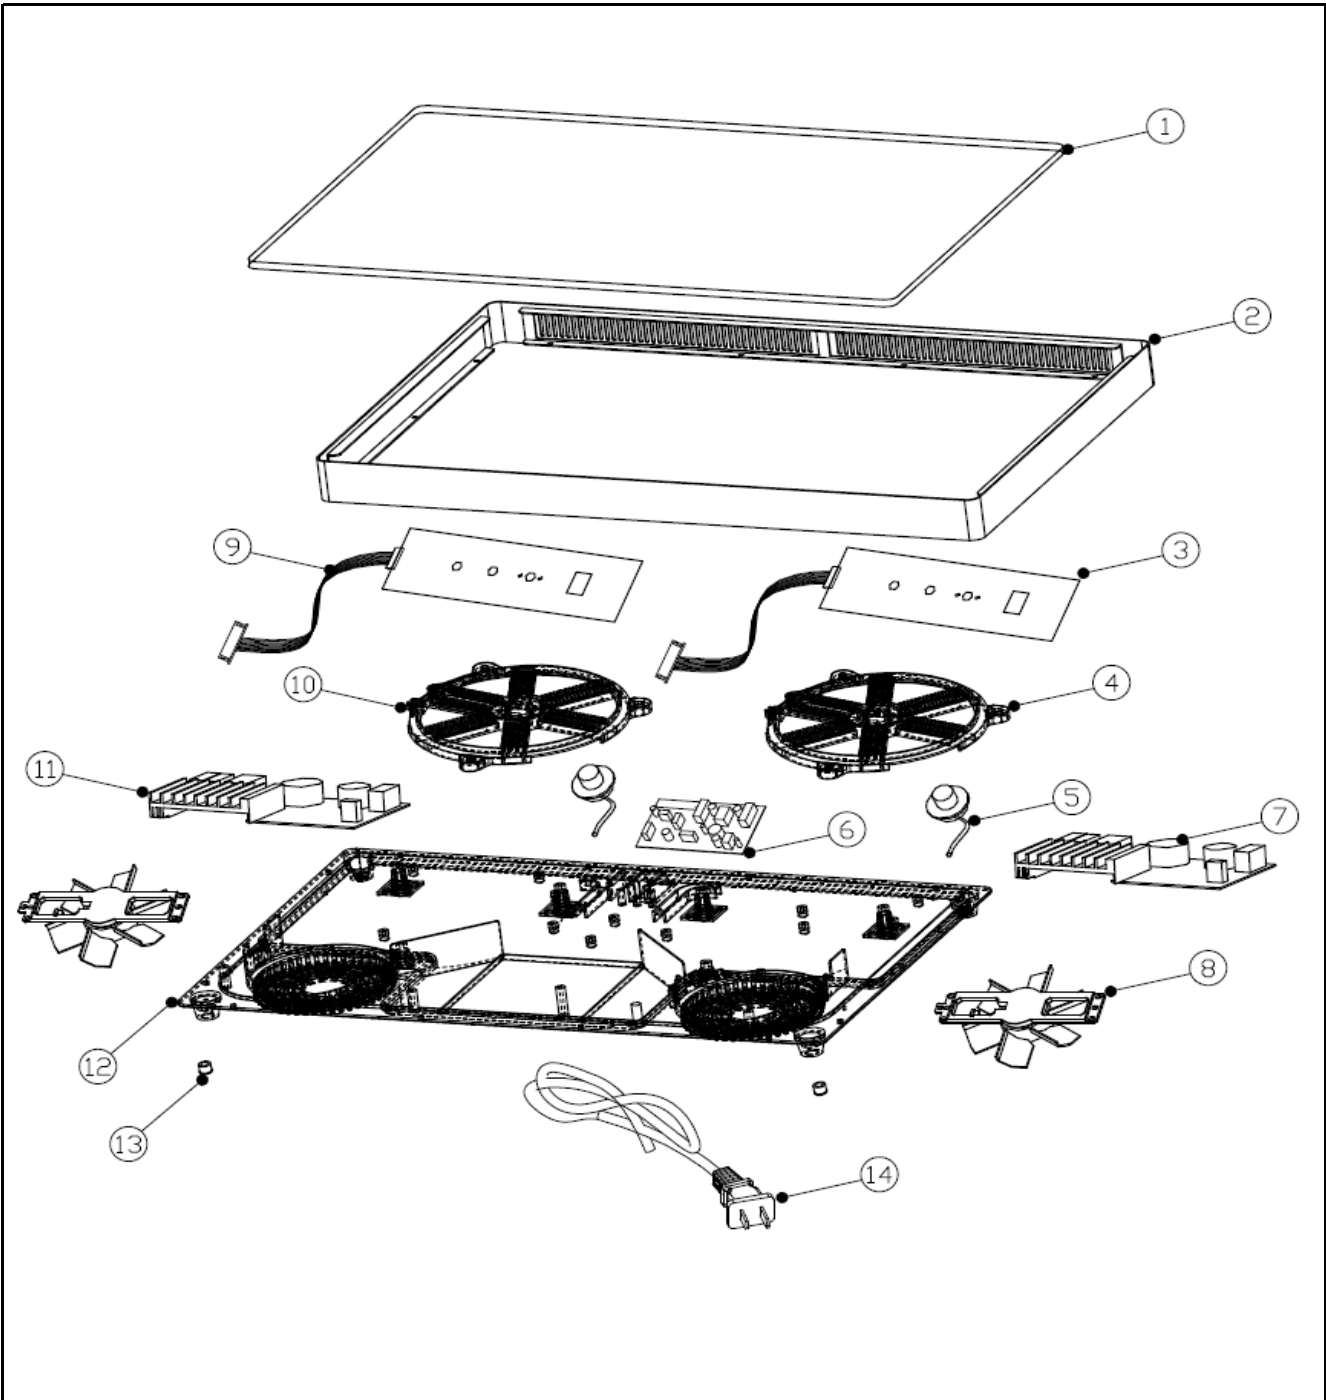

Double induction cooker Black Line

Date	07-10-2024	Revision #	V.01
Revision	First Bill of Materials (BOM)		

Wiring diagram

 <b style="font-size: 24px; margin-left: 10px;">HENDI Tools for Chefs Hendi B.V. Steenoven 21 3911 TX Rhenen The Netherlands	Batch #	Appliance part#
	HK027219 until HK095724	239414
	Description	
	Double induction cooker Black Line	