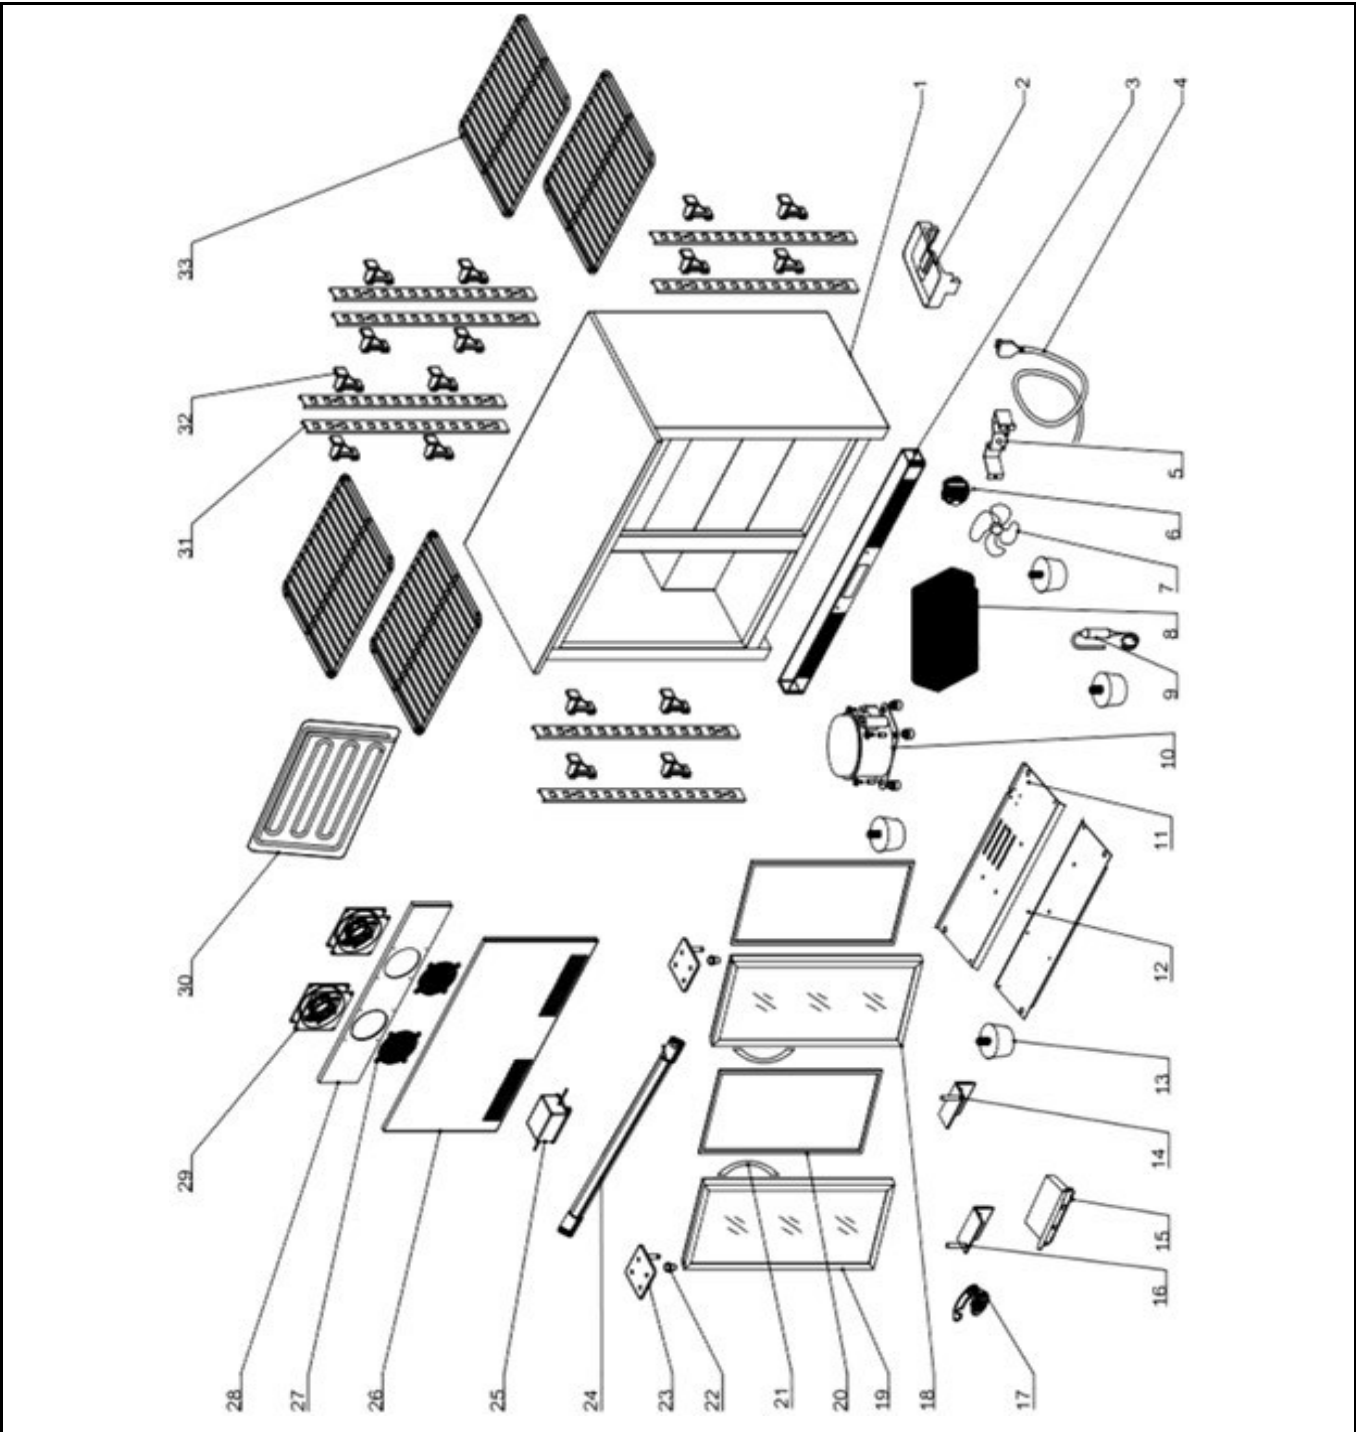

Drawing

Tools for Chefs

Hendi B.V.
 Steenoven 21
 3911 TX Rhenen
 The Netherlands

Batch #	Appliance part#
000000 and up	235829
Description	
Back bar refrigerator double doors 228L	

Date	14-12-2021	Revision #	1.0
Revision	First Bill of Materials (BOM)		

Bill of materials (BOM)

 HENDI Tools for Chefs Hendi B.V. Steenoven 21 3911 TX Rhenen The Netherlands	Batch #	Appliance part#
	000000 and up	235829
	Description	
	Back bar refrigerator double doors 228L	

Date	14-12-2021	Revision #	1.0
Revision	First Bill of Materials (BOM)		

Item	Description	Part#	Quantity	Remark	Picture
1	Housing	n/a	1		
2	Water tray	n/a	1		
3	Front panel	n/a	1		
4	Power cord	953877	1		
5	Condensor fan motor support	n/a	1		
6	Condensor fan motor	971192	1		
7	Fan blade	n/a	1		
8	Condensor	n/a	1		
9	Dryer filter	n/a	1		
10	Compressor	n/a	1	(CSA075NHEG)	
11	Compressor bracket	n/a	1		
12	Housing panel	n/a	1		
13	Feet	971208	4		
14	Door hinge (bottom/right)	953952	1	Incl. item 22	
15	Digital controller	953976	1		
16	Door hinge (bottom/left)	953969	1	Incl. item 22	
17	Lock	953884	2		
18	Door assembly (right)	953983	1		
19	Door assembly (left)	953990	1		
20	Door gasket	954003	2		
21	Door handle	953822	2		
22	Door hinge sleeve	nss	4	Available as 953952, 953969, 954027	
23	Door hinge (top)	954027	2	Incl. item 22	
24	LED light	953914	1		
25	LED driver	953907	1		
26	Evaporator bracket	n/a	1		
27	Evaporator fan cover	n/a	2		
28	Evaporator fan bracket	n/a	1		
29	Evaporator fan	971185	2		
30	Evaporator	n/a	1		
31	Shelf holder bracket	n/a	8		
32	Shelf clip	953754	16		
33	Shelf	954034	4		