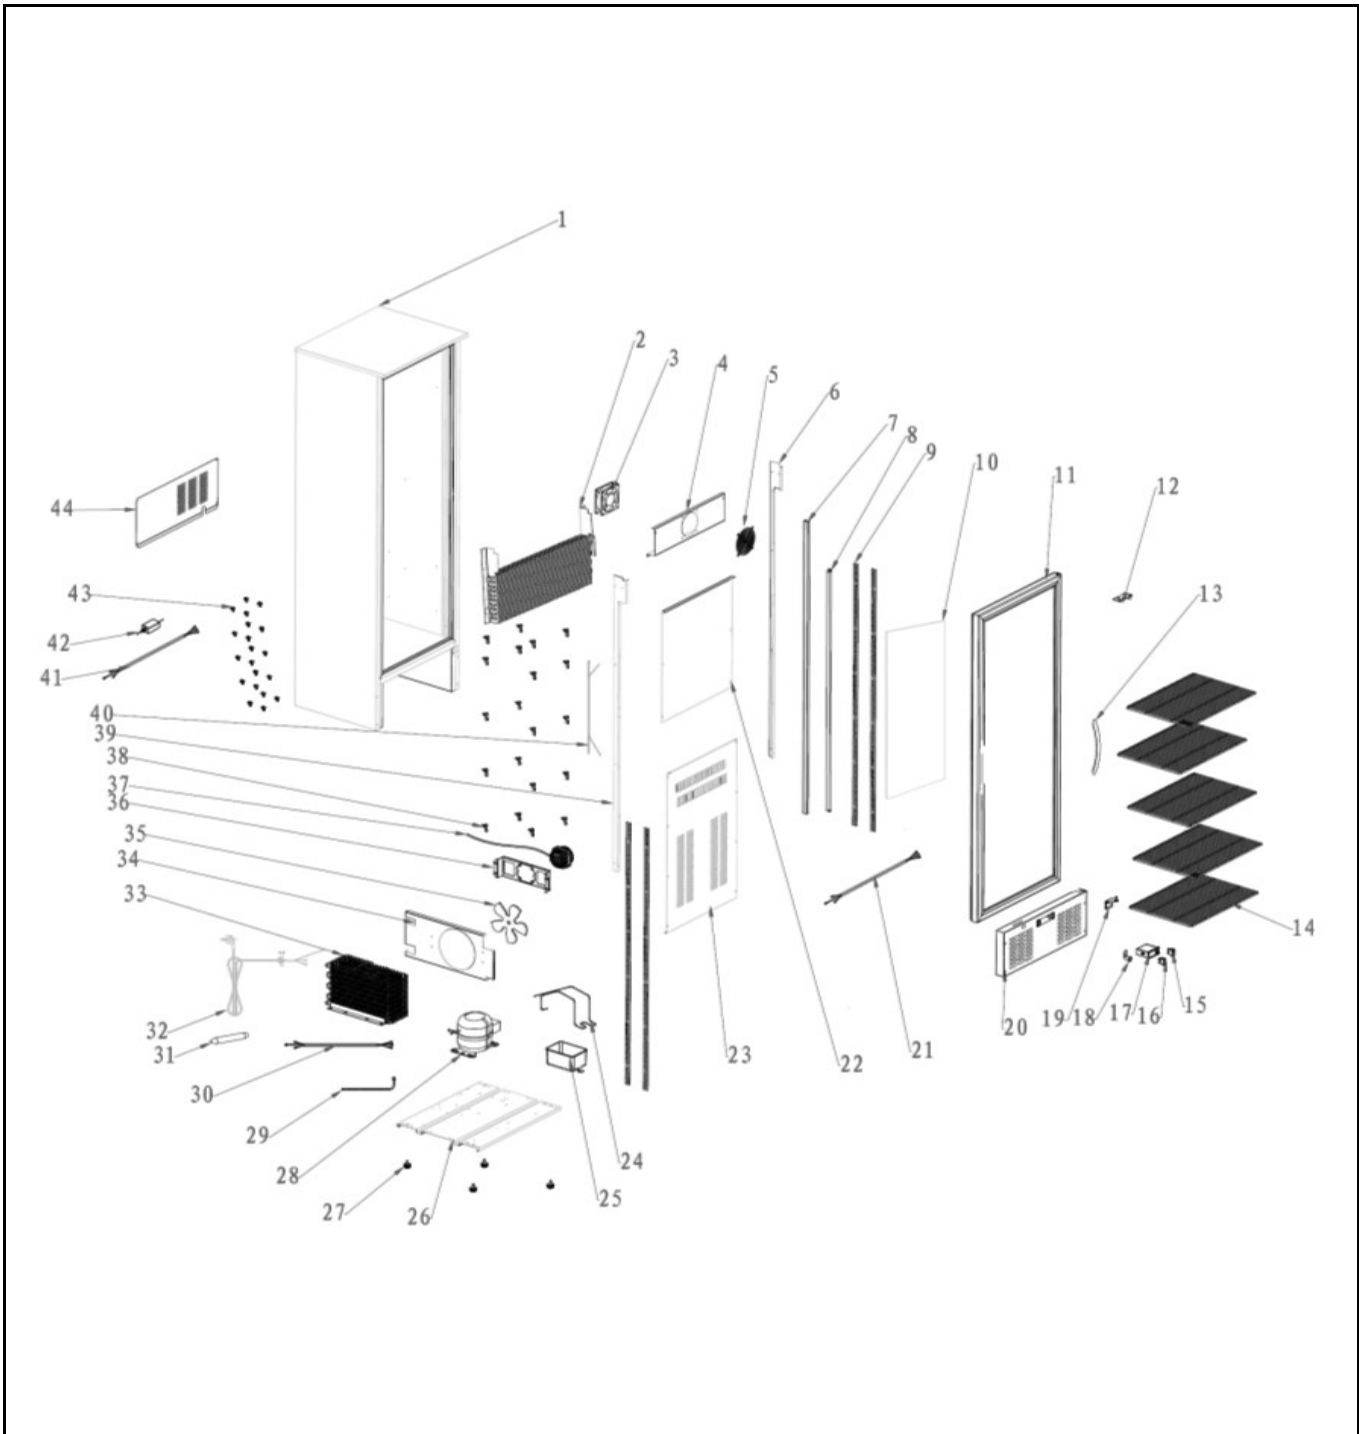

Drawing

Tools for Chefs

Hendi B.V.
Steenoven 21
3911 TX Rhenen
The Netherlands

Batch #

V.02

Appliance part#

233924

Description

Back bar refrigerator single door

Date 21-06-2023

Revision #

V.02

Revision New model.

Bill of materials (BOM)

HENDI Tools for Chefs Hendi B.V. Steenoven 21 3911 TX Rhenen The Netherlands	Batch #	Appliance part#
	V.02	233924
	Description	
	Back bar refrigerator single door	

Date	21-06-2023	Revision #	V.02
Revision	New model.		

Item	Description	Part#	Quantity	Remark	Picture
1	Cabinet	n/a	1		
2	Evaporator	n/a	1		
3	Evaporator fan	962732	1		
4	Evaporator fan bracket	n/a	1		
5	Evaporator fan guard	n/a	1		
6	Deflector board bracket (right)	n/a	1		
7	LED light cover	n/a	1		
8	LED light	963876	1		
9	Shelf holder bracket	n/a	4		
10	Door gasket	963883	1		
11	Door assembly	963890	1	Incl. item 10, 11 and 13	
12	Door hinge (top)	963746	1		
13	Door handle	963753	1		
14	Shelf	963906	5		
15	Switch (LED light)	962794	1		
16	Switch (on/off)	962725	1		
17	Digital controller	962770	1		
18	Door lock	963814	1		
19	Door hinge (bottom)	963791	1		
20	Lower front panel	n/a	1		
21	Wire harness (digital controller)	n/a	1		
22	Deflector board (top)	n/a	1		
23	Deflector board (bottom)	n/a	1		
24	Coolant exhaust	n/a	1		
25	Drain pan	n/a	1		
26	Mounting bracket	n/a	1		
27	Feet	962800	1	Set of 4 pcs	
28	Compressor (ETZ110L)	n/a	1		
29	Condenser outlet pipe	n/a	1		
30	Wire harness (compressor)	n/a	1		
31	Dryer filter	n/a	1		
32	Power cord	n/a	1		
33	Condenser	n/a	1		
34	Condenser fan cover	n/a	1		
35	Fan blade	nss	1	Available as 963838	
36	Condenser fan bracket	n/a	1	Available as 963838	
37	Condenser fan	963838	1	Incl. Item 35 and 36	
38	Shelf holder	962817	20	Set of 4 pcs	
39	Deflector board bracket (Left)	n/a	1		
40	Gas return pipe	n/a	1		
41	Temperture sensor	963852	1		
42	Power supply (12V)	962862	1		
43	Shelf clip	963821	20		
44	Housing panel (lower back)	n/a	1		

n/a -> not available

nss -> not sold separately