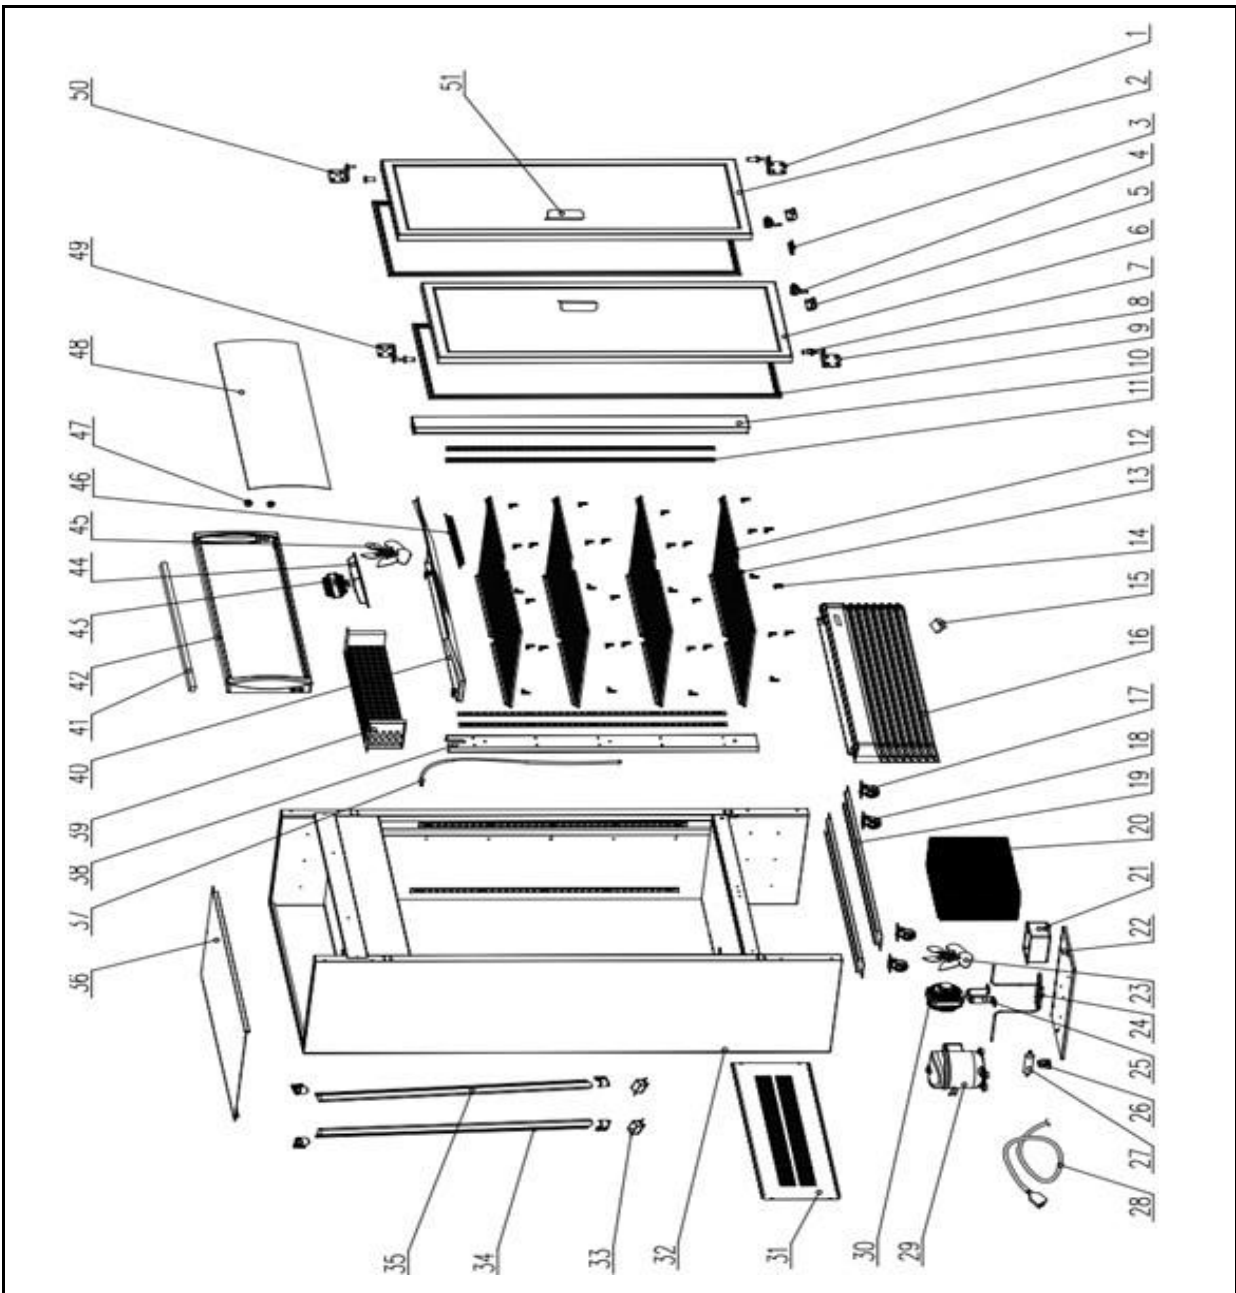

Drawing

Hendi B.V. Steenoven 21 3911 TX Rhenen The Netherlands	Batch #	Appliance part#
	000000 until HK006022	233795
	Description	
	Display refrigerator double door 750L	

Date	27-11-2024	Revision #	1.0
Revision	First Bill of Materials (BOM)