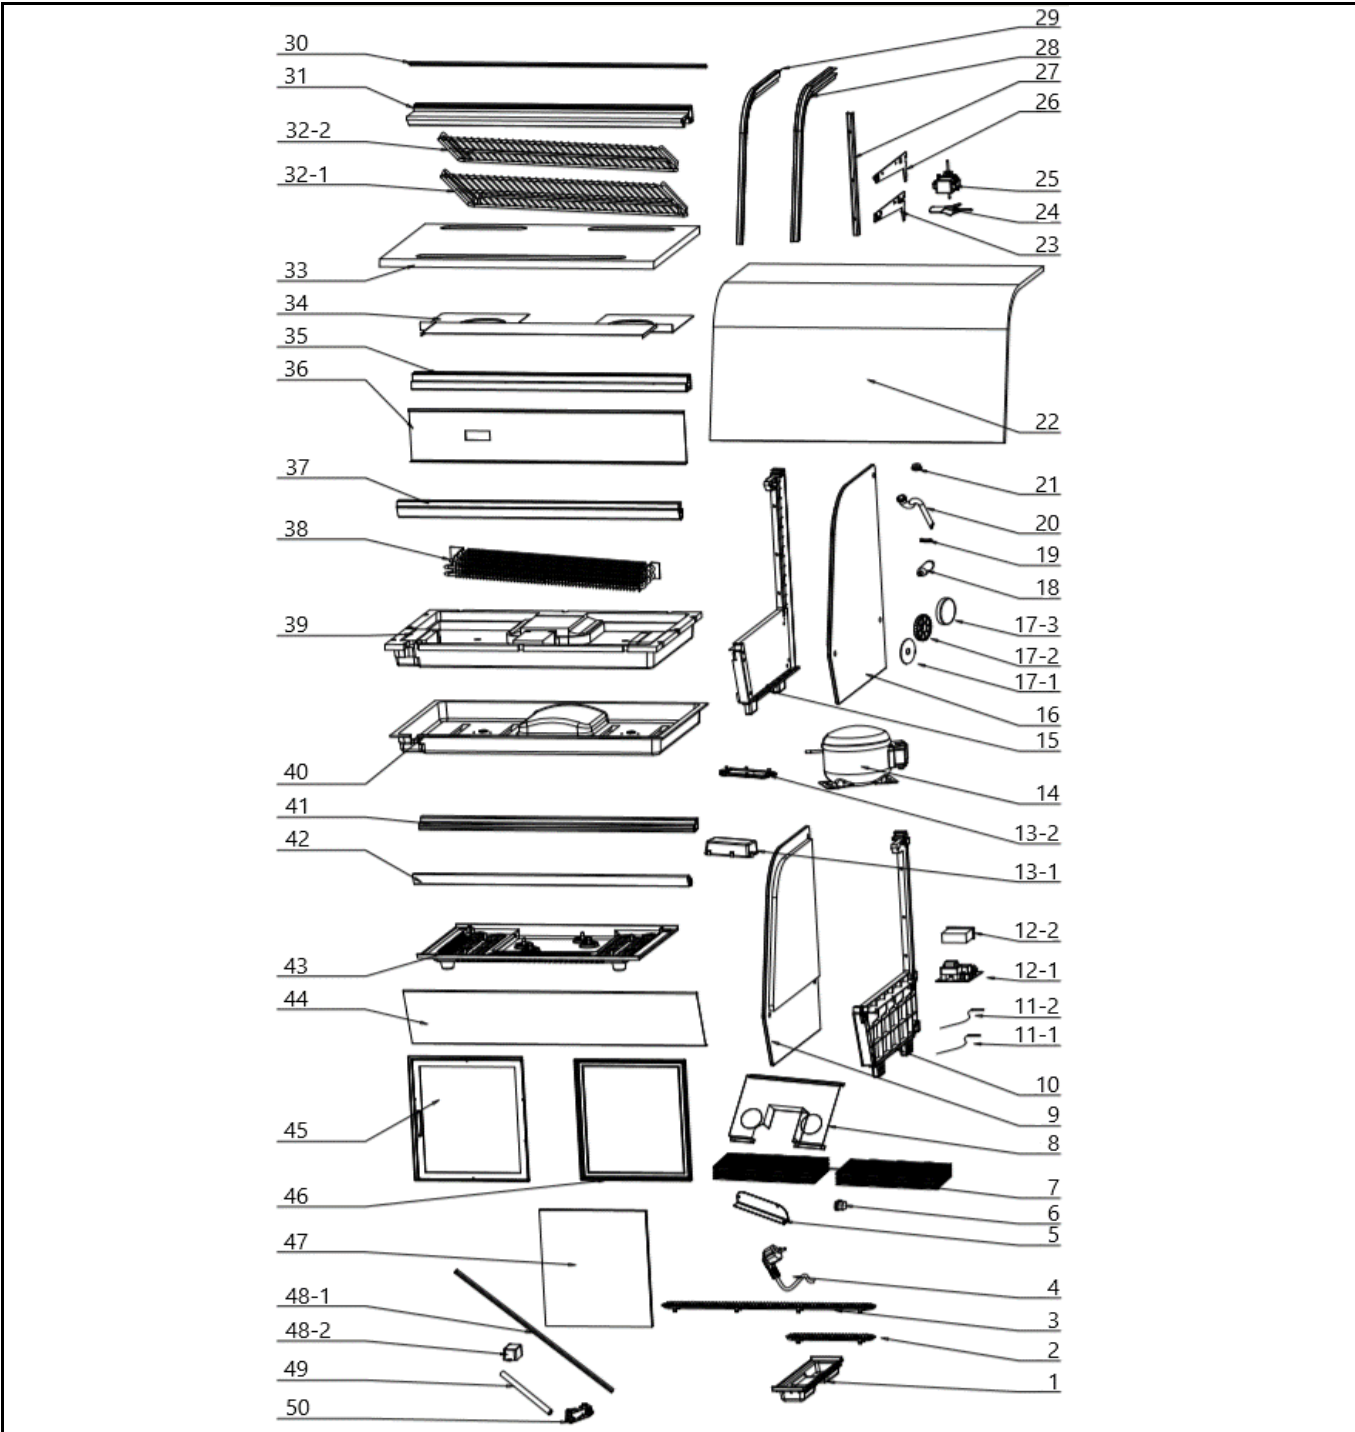

Drawing

Tools for Chefs

Hendi B.V.
Steenoven 21
3911 TX Rhenen
The Netherlands

Batch #	Appliance part#
000000 and up	233719
Description	
Countertop display fridge 160L	

Date	04-05-2022	Revision #	1.0
Revision	First Bill of Materials (BOM)