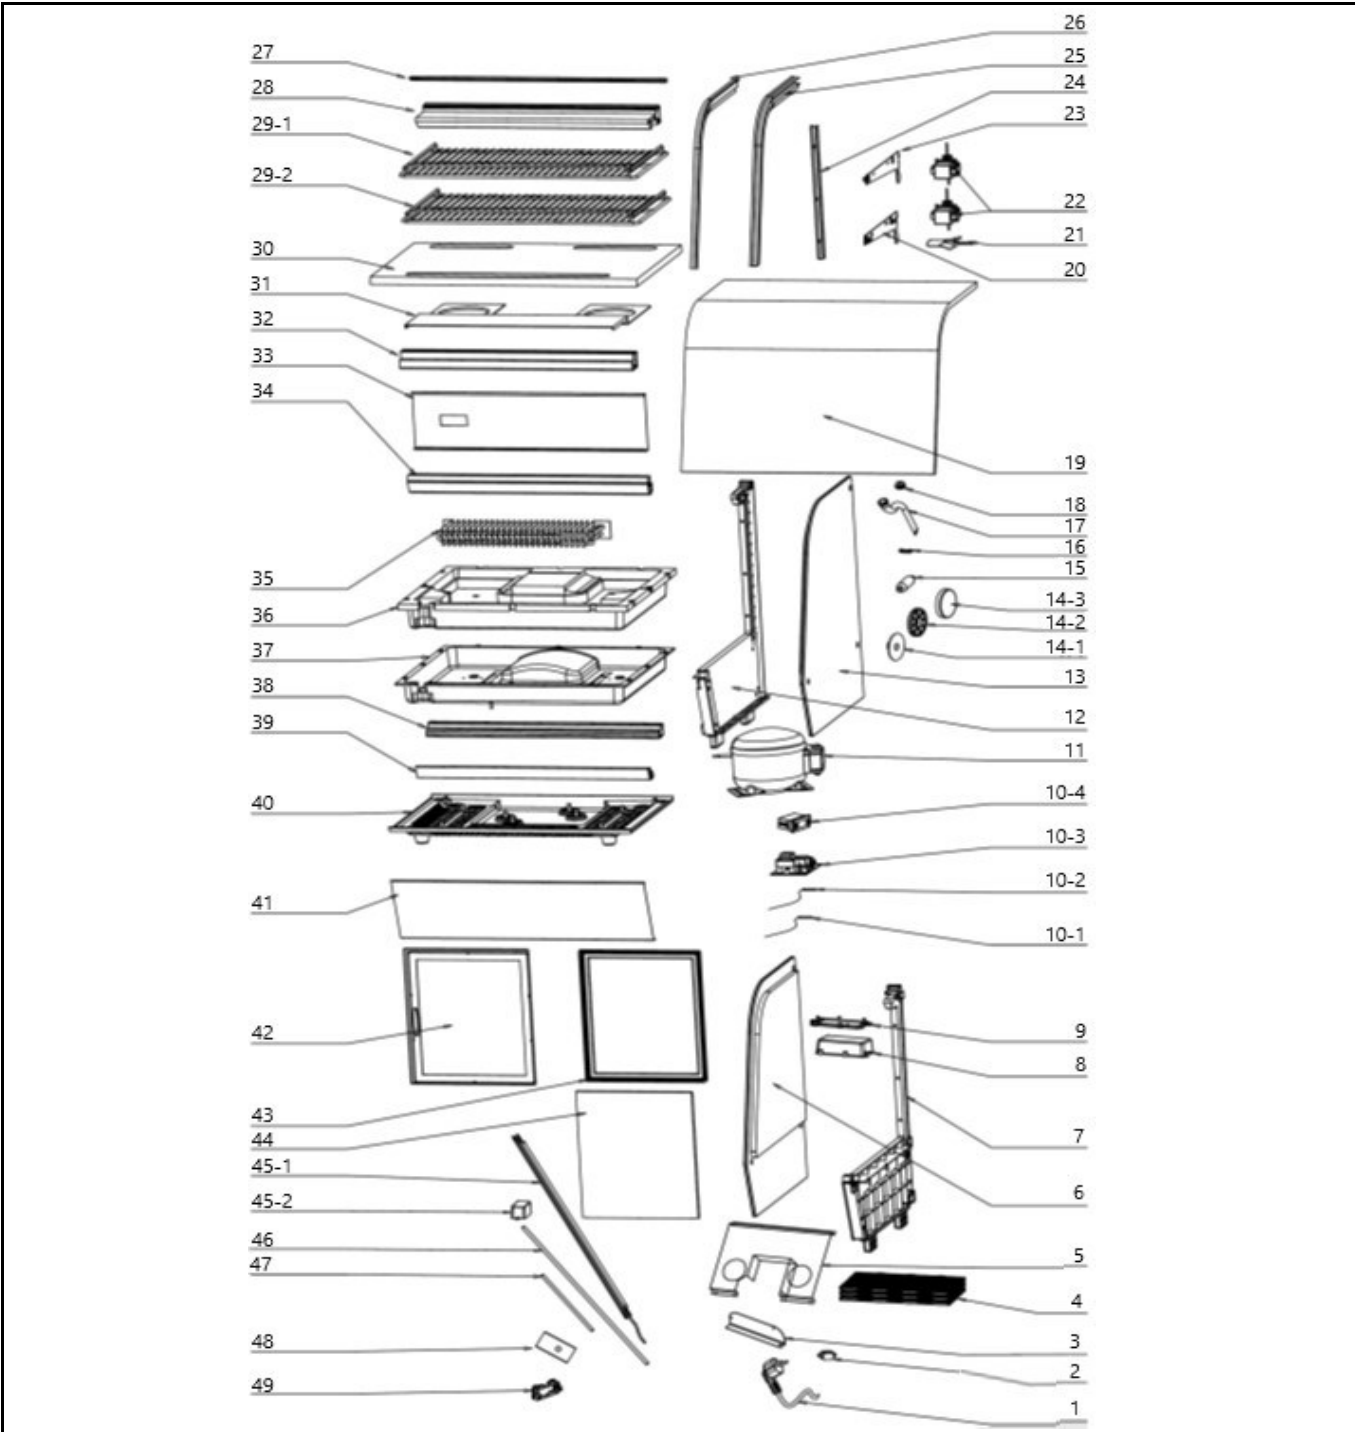

Drawing

Tools for Chefs

Hendi B.V.
Steenoven 21
3911 TX Rhenen
The Netherlands

Batch #	Appliance part#
170581 and up	233702

Description
Countertop display fridge 120L

Date	04-05-2022	Revision #	1.0
Revision	First Bill of Materials (BOM)