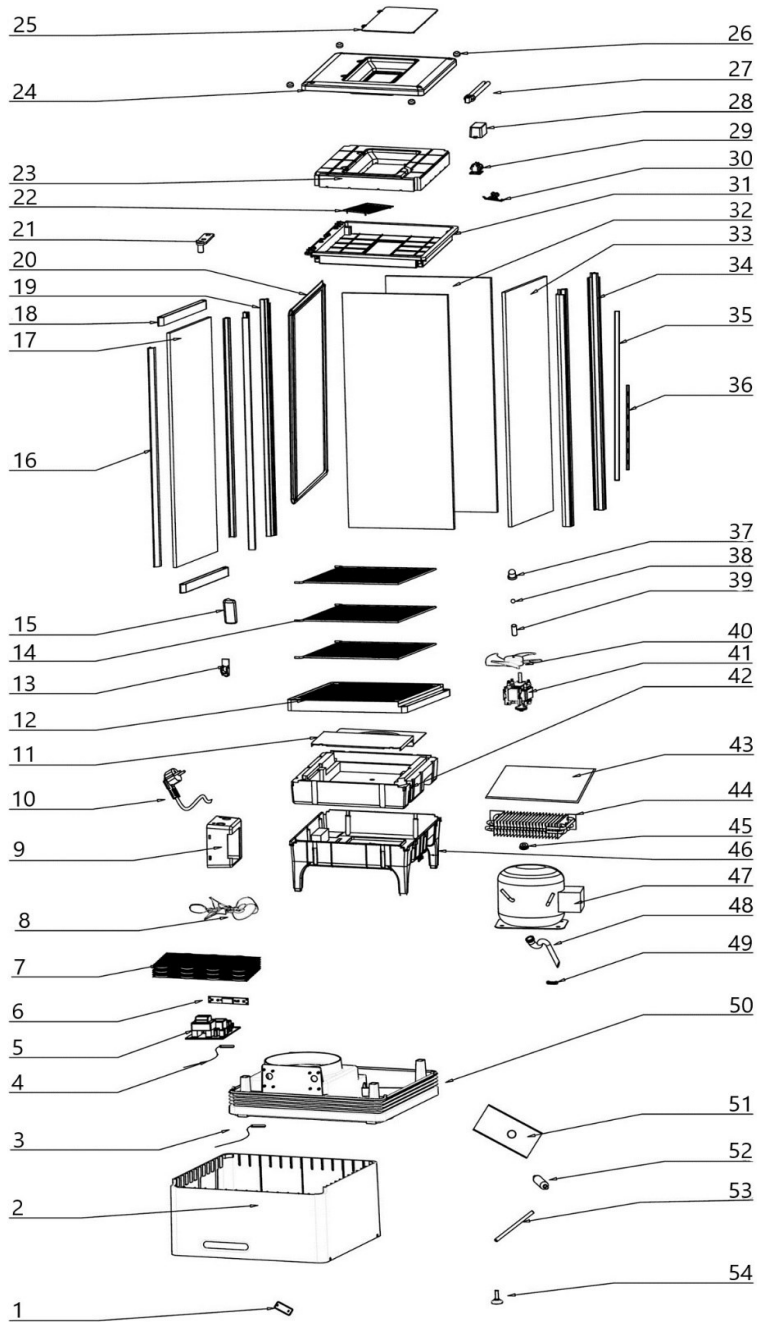

Date 10-12-2021

Revision #

1.0

Revision First Bill of Materials (BOM)

**Bill of materials (BOM)**

 <b>Hendi B.V.</b> Steenoven 21 3911 TX Rhenen The Netherlands	<b>Batch #</b>	<b>Appliance part#</b>
	170581 until HK008121	<b>233641</b>
	<b>Description</b>	
Refrigerated display cabinet 78L White		

<b>Date</b>	10-12-2021	<b>Revision #</b>	1.0
<b>Revision</b>	First Bill of Materials (BOM)		

Item	Description	Part#	Quantity	Remark	Picture
1	Feet	n/a	2		
2	Housing	n/a	1		
3	Probe (defrost)	948705	1		
4	Probe (temperature)	948712	1		
5	Main PCB	948729	1		
6	Display PCB	948736	1		
7	Condensor	n/a	1		
8	Condensor fanblade	n/a	1		
9	Main PCB housing	n/a	1		
10	Power cord	948743	1		
11	Evaporator bracket	n/a	1		
12	Ventilation tray	n/a	1		
13	Shelf holder	948750	8		
14	Shelf	948767	4		
15	Door handle	nss	1		
16	Door frame (left/right)	nss	2		
17	Door glass	nss	1		
18	Door frame (top/bottom)	nss	2		
A	Door complete	948965	1		
19	Conrner pole (front)	n/a	2		
20	Door gasket	948989	1		
21	Door hinge (top)	n/a	1		
22	Inner housing panel (top)	n/a	1		
23	Housing insulation (top)	n/a	1		
24	Housing panel (top)	n/a	1		
25	Housing cover (top)	n/a	1		
26	Screw cover	n/a	4		
27A	Lamp	948798	1	Until batch HK014320	
27B	LED light	960810	1	From batch HK033620 and up	
28	Ballast	948804	1		
29	Lamp fitting	n/a	1		
30	Lamp bracket	n/a	1		
31	Defuser	n/a	1		
32	Glass panel (side)	949009	1		
33	Glass panel (back)	949016	1		
34	Corner pole (back)	n/a	2		
37	Door hinge bushing	n/a	1		
38	Steel ball for door hinge	n/a	1		
39	Pin for door hinge	n/a	1		
40	Evaporator fanblade	n/a	1		
41	Fan motor	948811	1		
42	Evaporator insulation	n/a	1		
43	Evaporator cover	n/a	1		
44	Evaporator	n/a	1		
45	Fan mount ring	n/a	1		
46	Evaporator bracket	n/a	1		
47	Compressor	948828	1	(HVM10AA)	
48	Drain pipe	n/a	1		
50	Housing base	n/a	1		
51	Fan motor bracket	n/a	1		
52	Dryer filter	n/a	1		
53	Coolant tube	n/a	1		
54	Feet (adjustable)	948835	2		