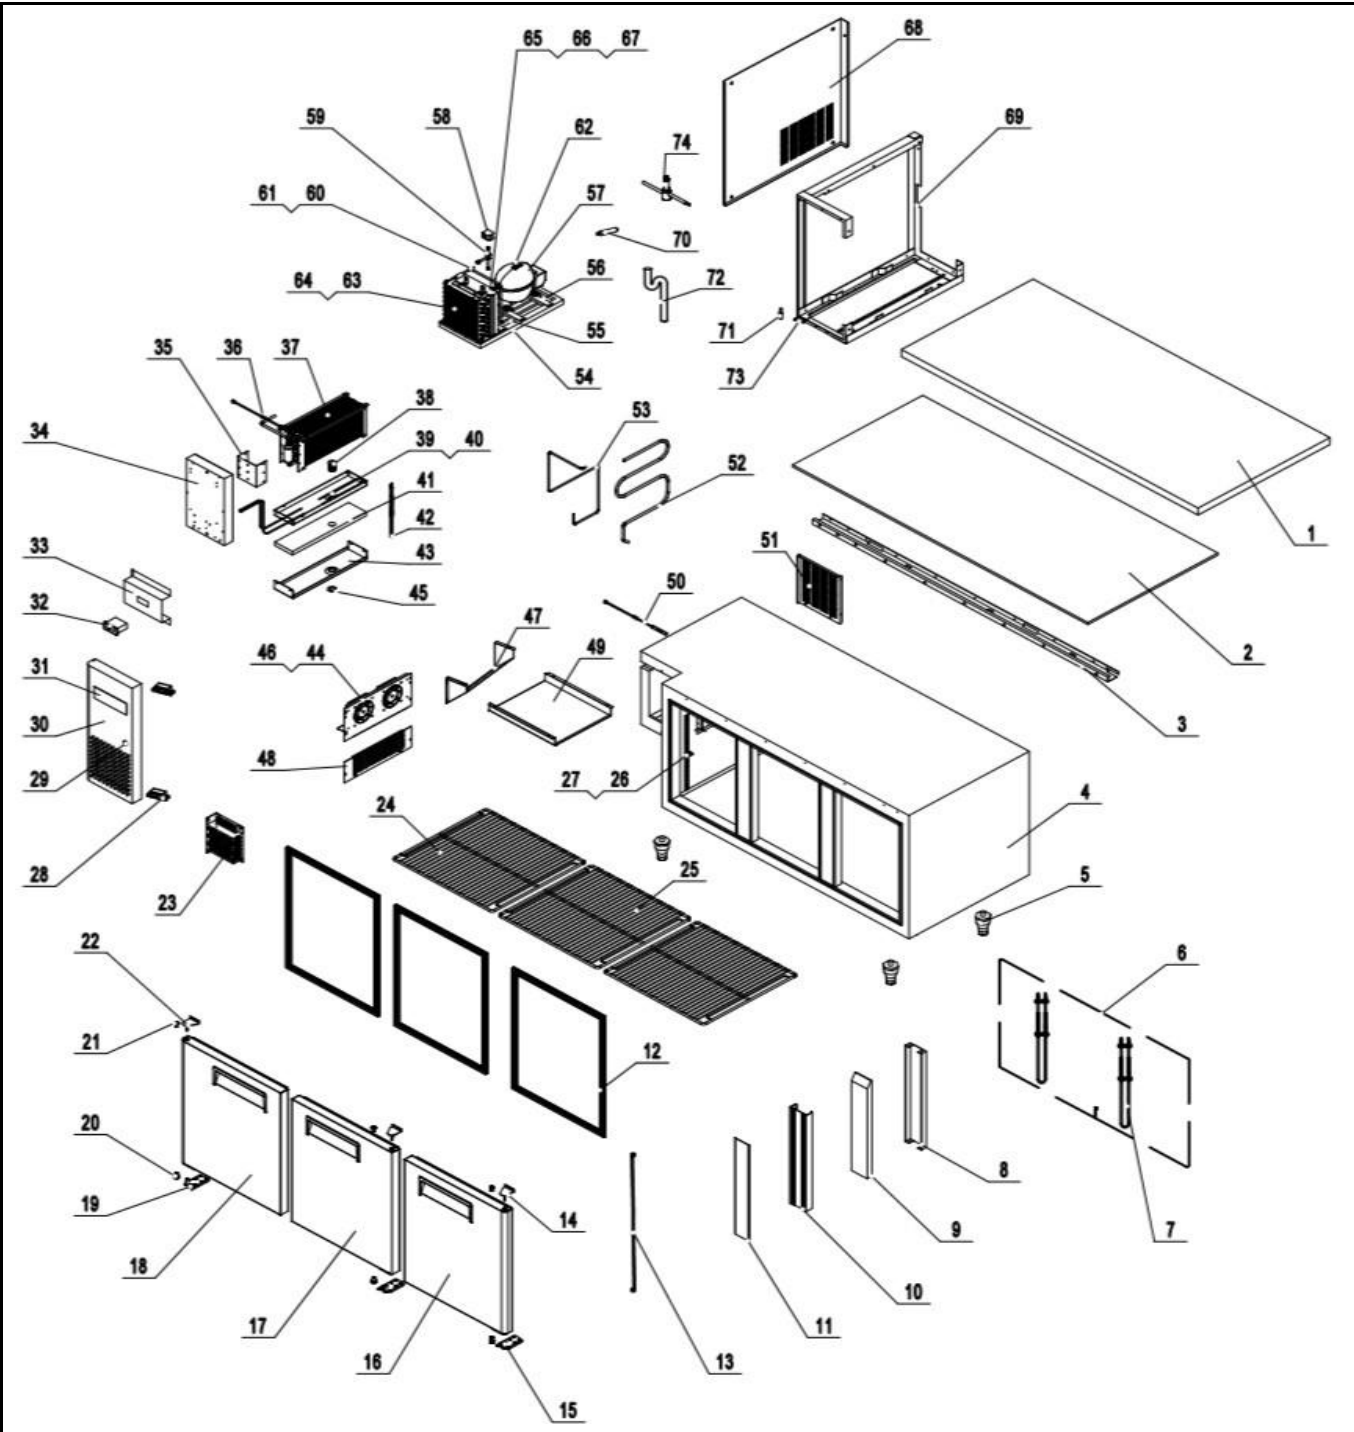

Drawing

Tools for Chefs

Hendi B.V.
 Steenoven 21
 3911 TX Rhenen
 The Netherlands

Batch #
 181921 and up

Appliance part#
233399

Description
 Three door freezer counter Kitchen Line
 390L

Date	19-08-2020	Revision #	1.0
Revision	First Bill of Materials (BOM)		

Bill of materials (BOM)

 <b style="font-size: 24px; margin-left: 10px;">HENDI Tools for Chefs Hendi B.V. Steenoven 21 3911 TX Rhenen The Netherlands	Batch #	Appliance part#
	181921 and up	233399
	Description	
	Three door freezer counter Kitchen Line 390L	

n/a -> not available

nss -> not sold separately

Circuit diagram

Hendi B.V.
 Steenoven 21
 3911 TX Rhenen
 The Netherlands

Tools for Chefs

Batch #
 181921 and up

Appliance part#
 233399

Description
 Three door freezer counter Kitchen Line
 390L