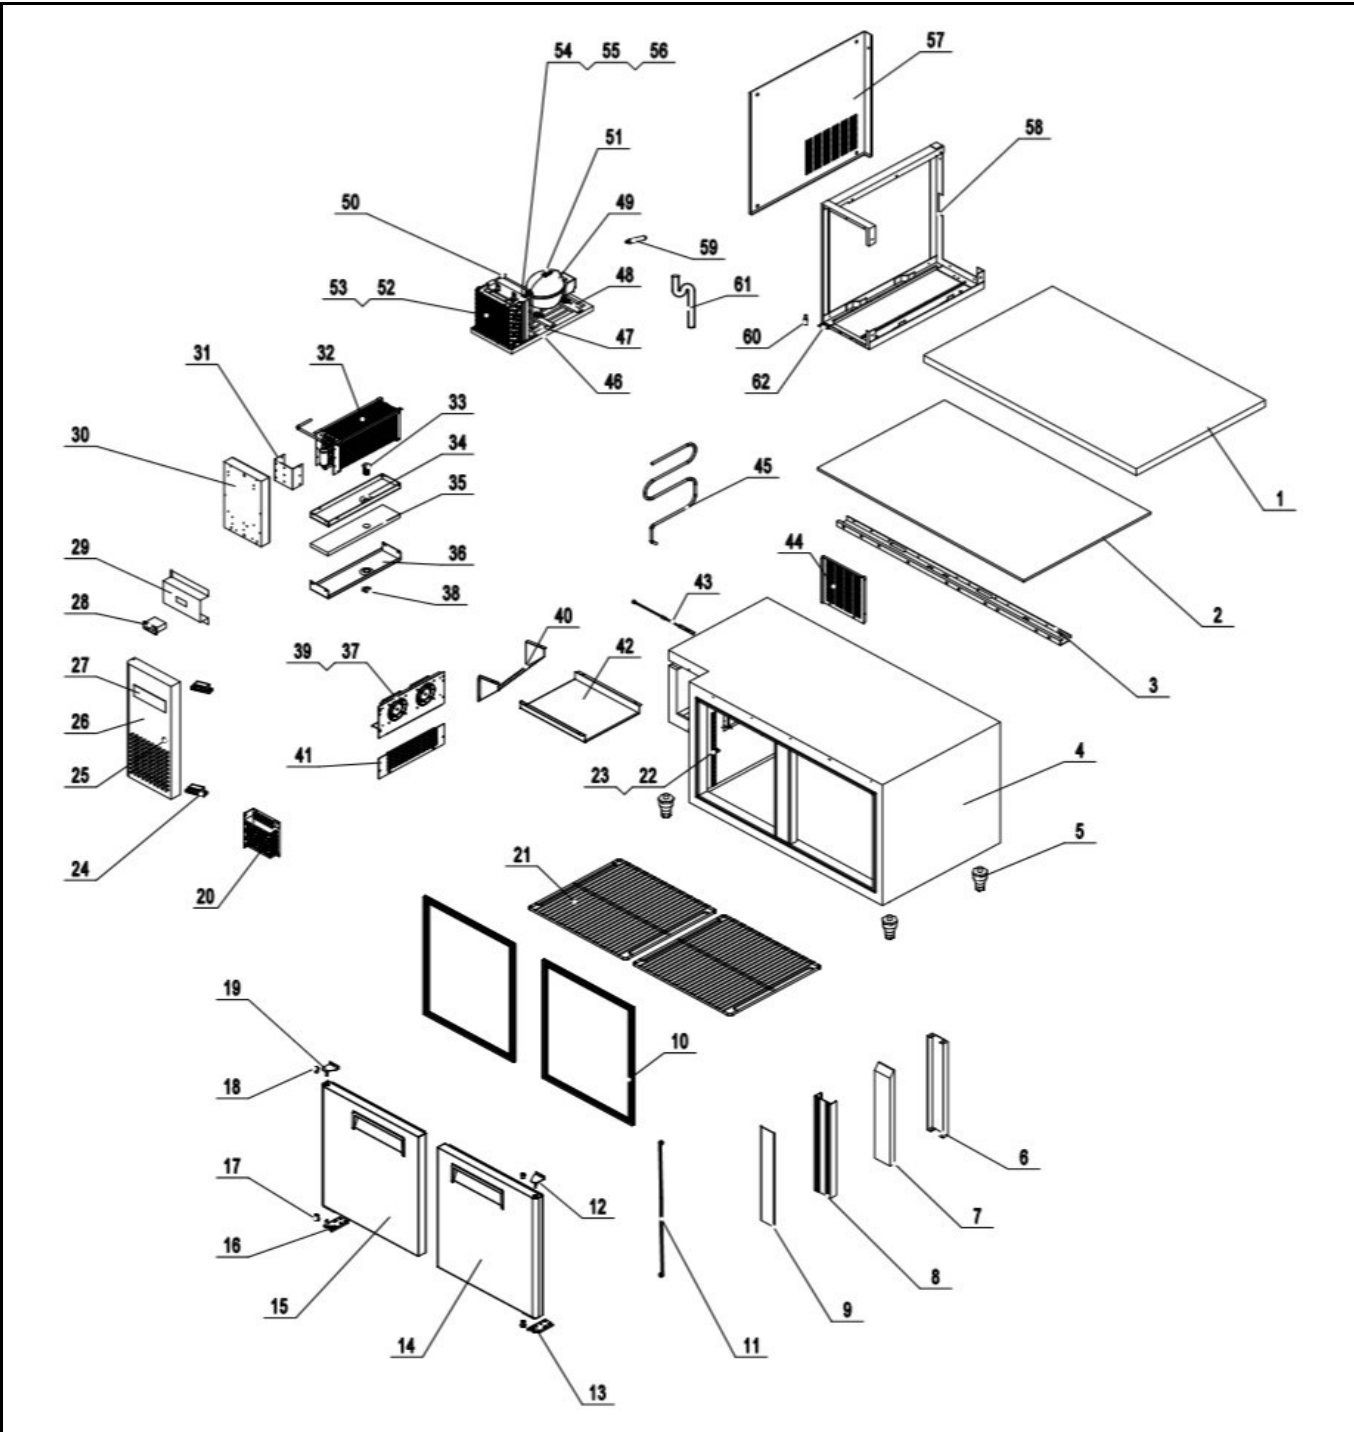

Drawing

Tools for Chefs

Hendi B.V.
 Steenoven 21
 3911 TX Rhenen
 The Netherlands

Batch #
 181921 and up

Appliance part#
233344

Description
 Two door refrigerated counter Kitchen Line
 220L

Date	20-05-2022	Revision #	1.0
Revision	First Bill of Materials (BOM)		

Bill of materials (BOM)

 <b style="font-size: 24px; margin-left: 10px;">HENDI Tools for Chefs Hendi B.V. Steenoven 21 3911 TX Rhenen The Netherlands	Batch #	Appliance part#
	181921 and up	233344
	Description	
	Two door refrigerated counter Kitchen Line 220L	

n/a -> not available

nss -> not sold separately

Circuit diagram

Hendi B.V.
 Steenoven 21
 3911 TX Rhenen
 The Netherlands

Tools for Chefs

Batch #
 181921 and up

Appliance part#
233344

Description
 Two door refrigerated counter Kitchen Line
 220L