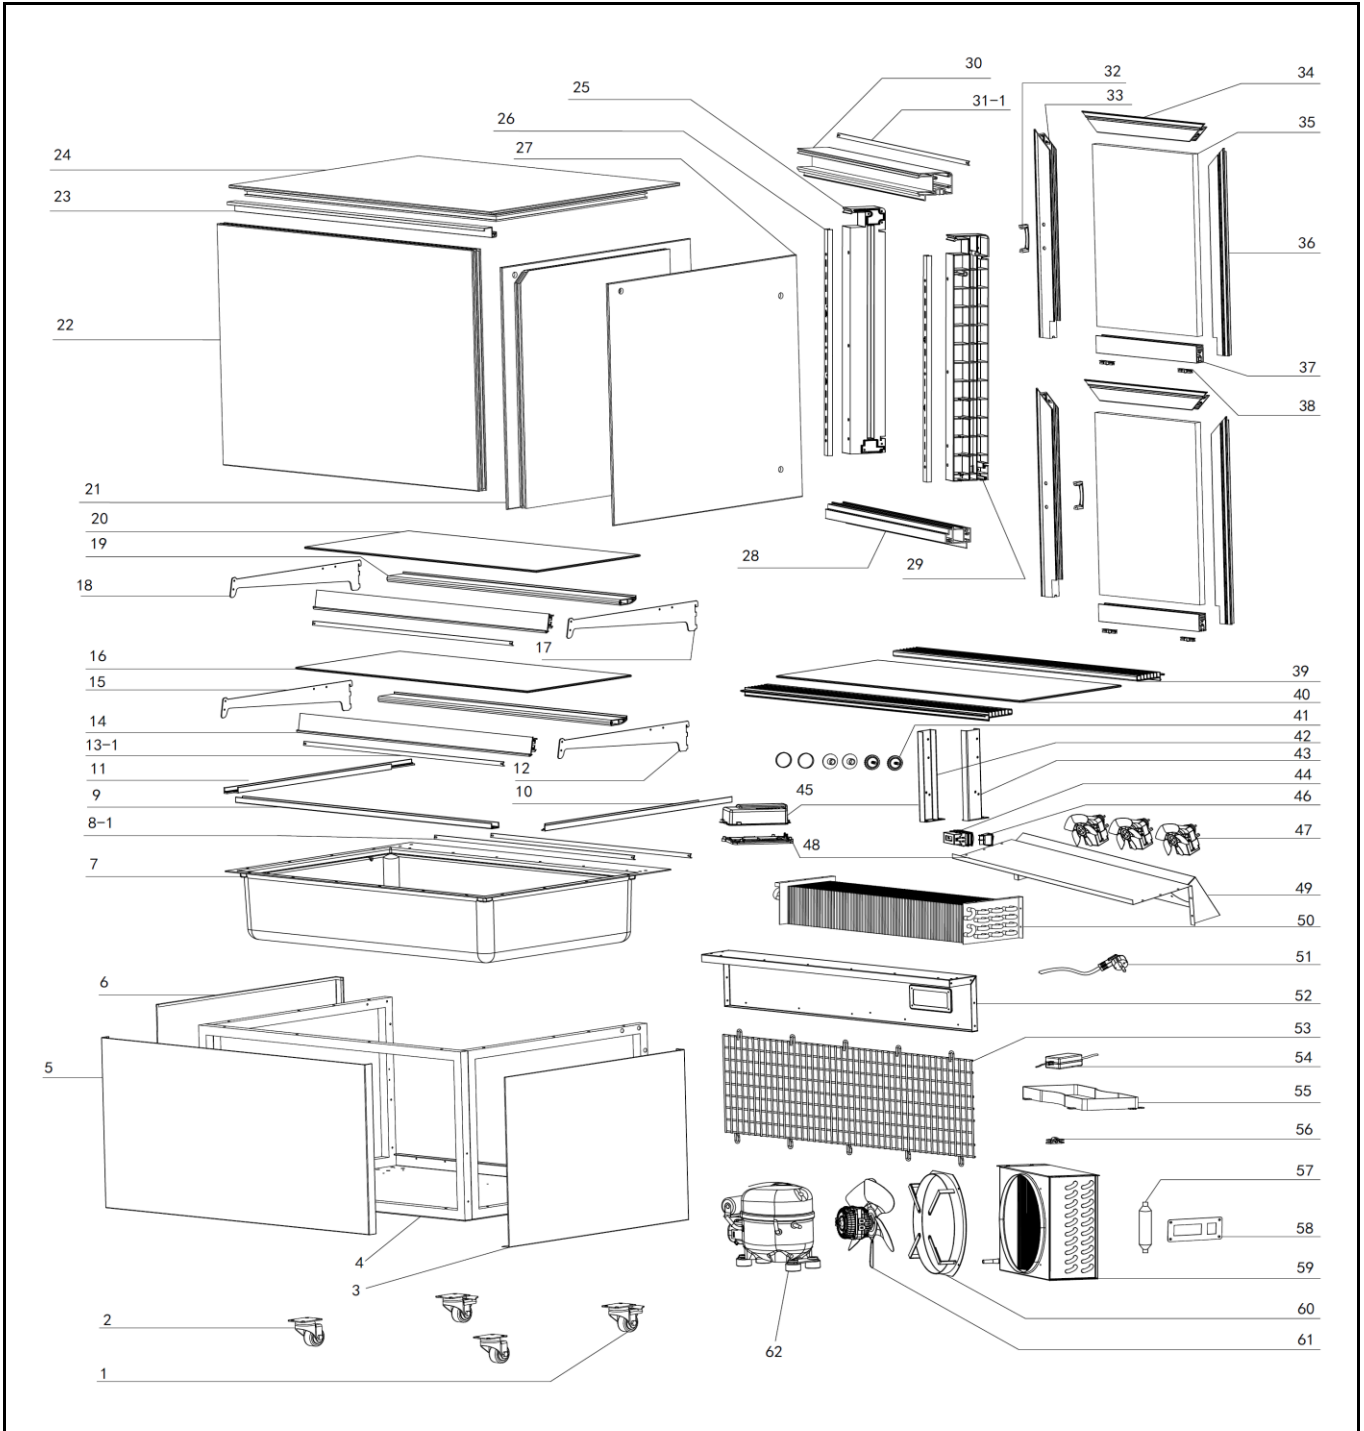

Drawing

Tools for Chefs

Hendi B.V.
Steenoven 21
3911 TX Rhenen
The Netherlands

Batch #

000000 and up

Appliance part#

233337

Description

Refrigerated display cabinets with 2 shelves

Date	15-04-2020	Revision #	1.0
Revision	First Bill of Materials (BOM)