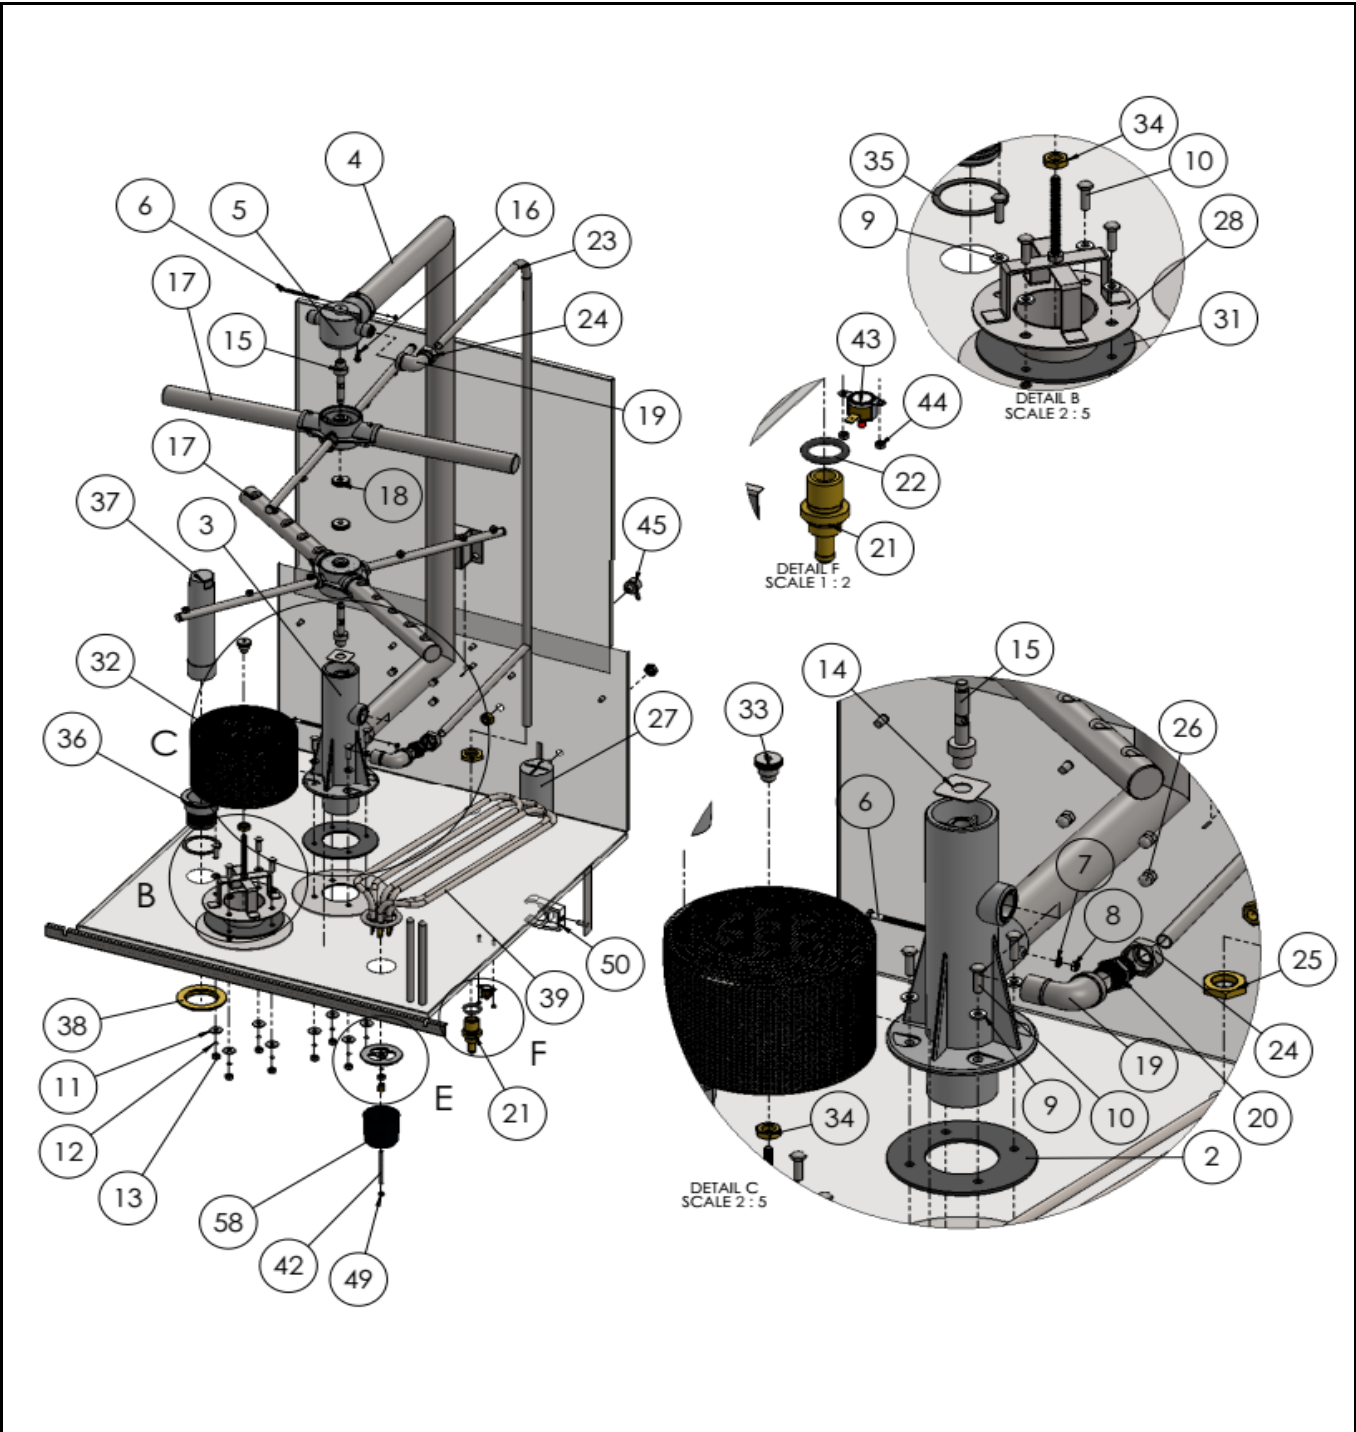

Drawing

Tools for Chefs

Hendi B.V.
Steenoven 21
3911 TX Rhenen
The Netherlands

Batch #
181979 and up

Appliance part#
233061

Description
Hood dishwasher K1500

Date	21-07-2022	Revision #	Revision version
Revision	First bill of materials (BOM)