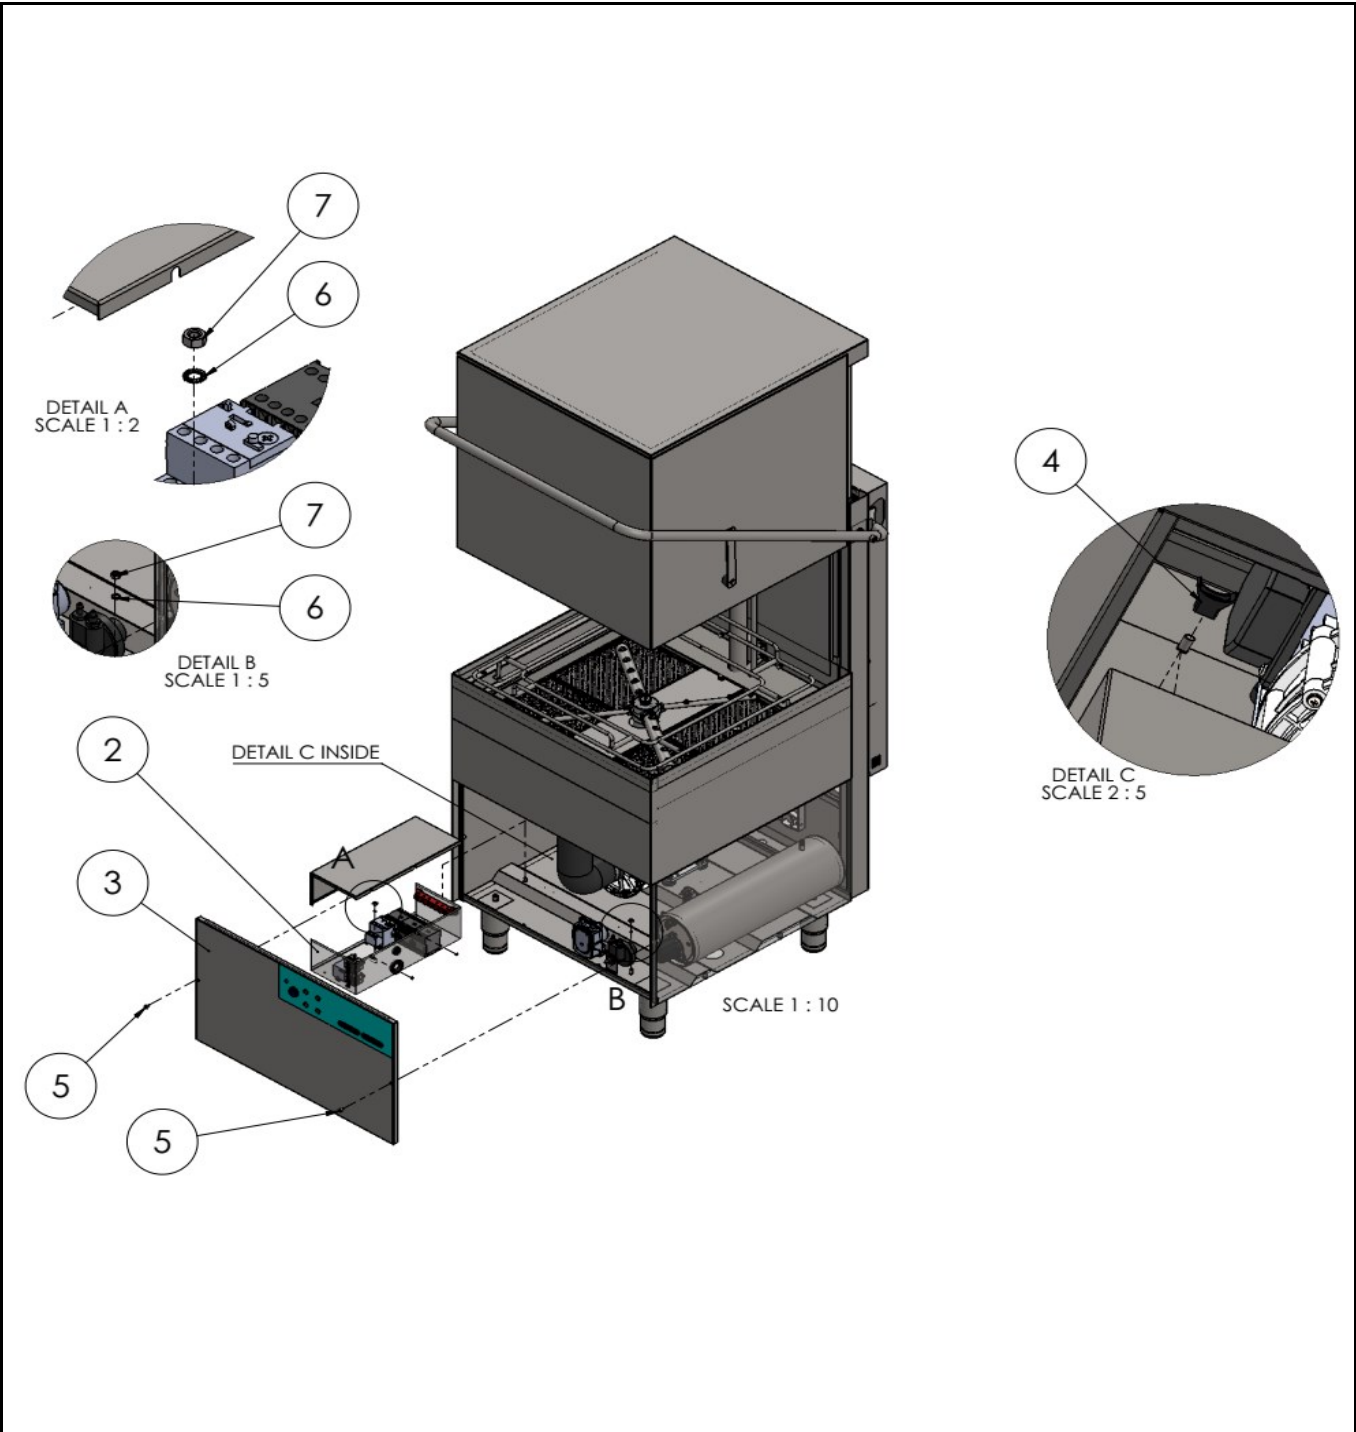

Drawing

Tools for Chefs

Hendi B.V.
Steenoven 21
3911 TX Rhenen
The Netherlands

Batch #
181979 and up

Appliance part#
233061

Description
Hood dishwasher K1500

Date	21-07-2022	Revision #	Revision version
Revision	First bill of materials (BOM)