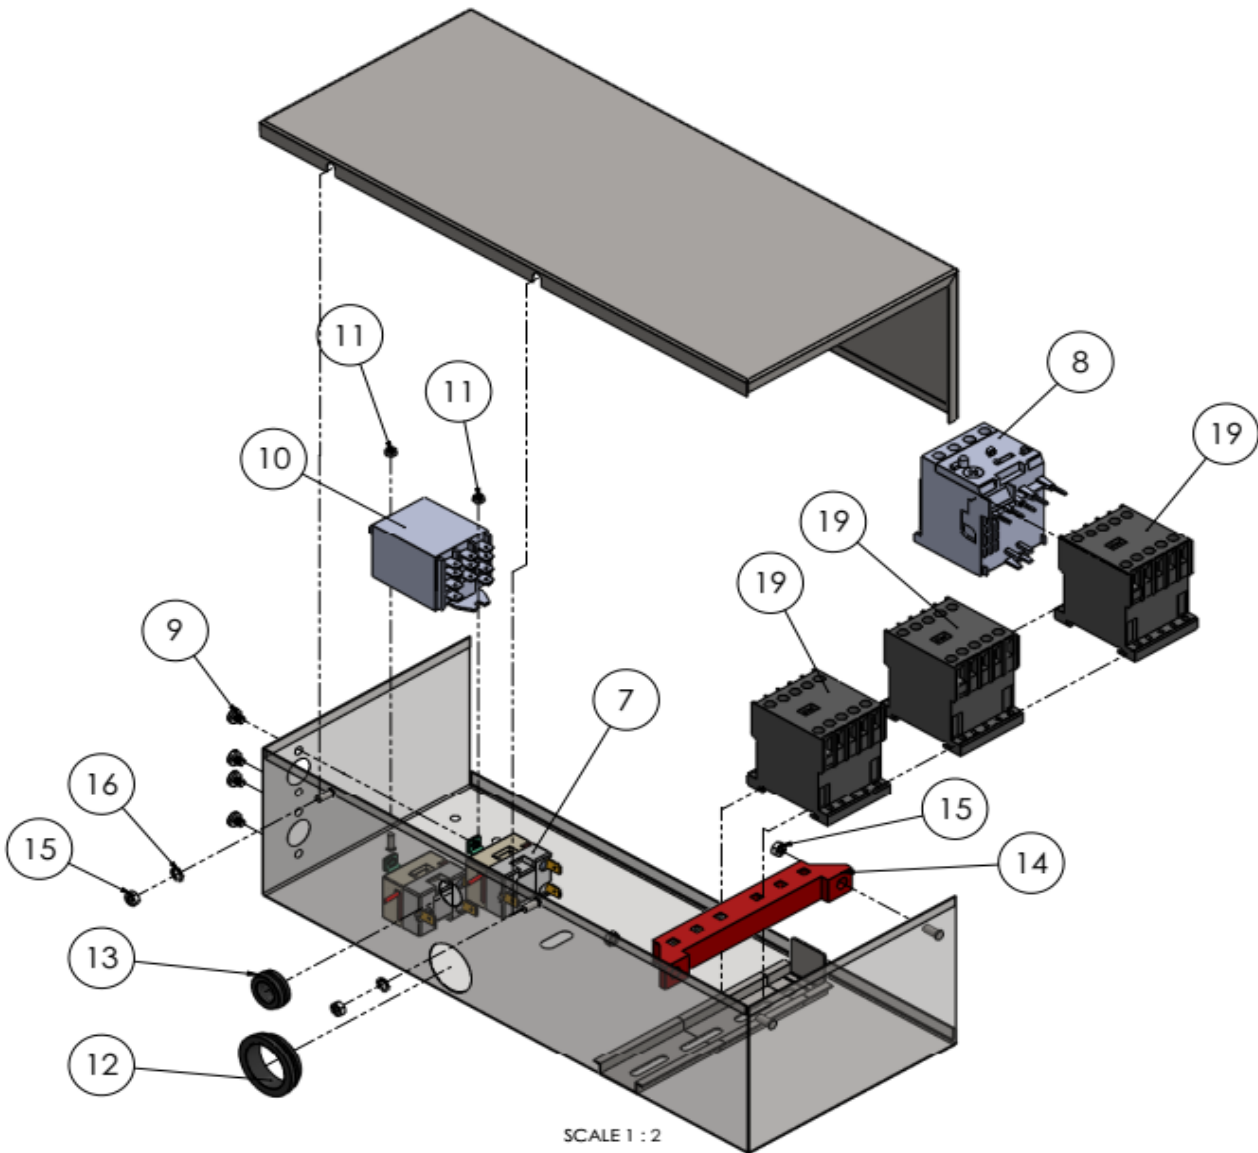

233061

Description

Hood dishwasher K1500

Date 21-07-2022

Revision #

Revision version

Revision First bill of materials (BOM)

Bill of materials (BOM)