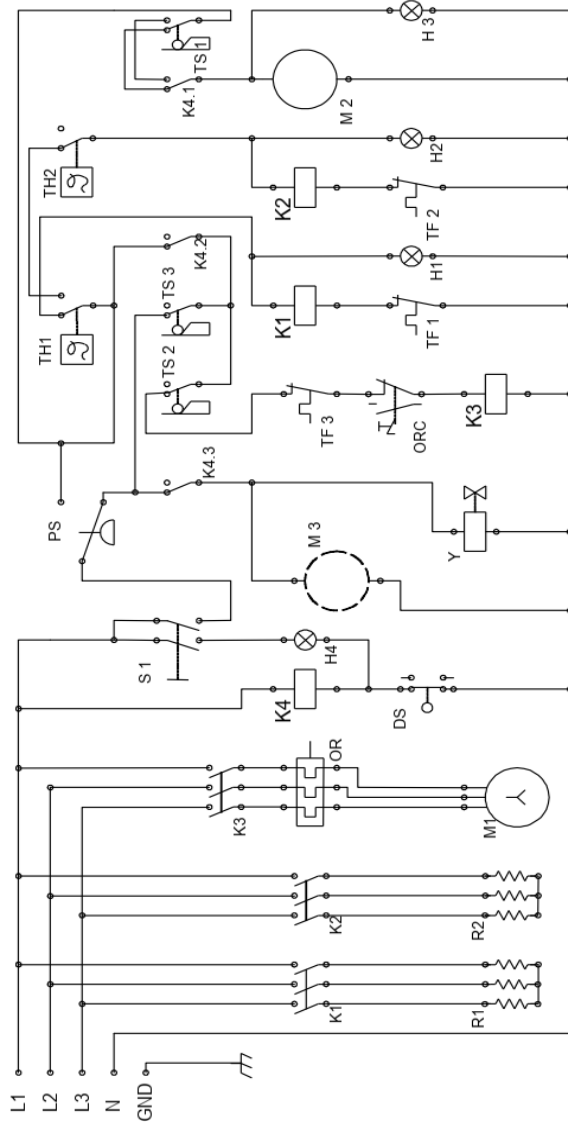

233061

Description

Hood dishwasher K1500 with detergent pump

Date 21-07-2022

Revision #

Revision version

Revision First bill of materials (BOM)

Drawing

181979 and up

Appliance part#

233061

Description

Hood dishwasher K1500 with
detergent pump

Date	21-07-2022	Revision #	Revision version
Revision	First bill of materials (BOM)		

ELECTRICAL DIAGRAM

TURBO 1500