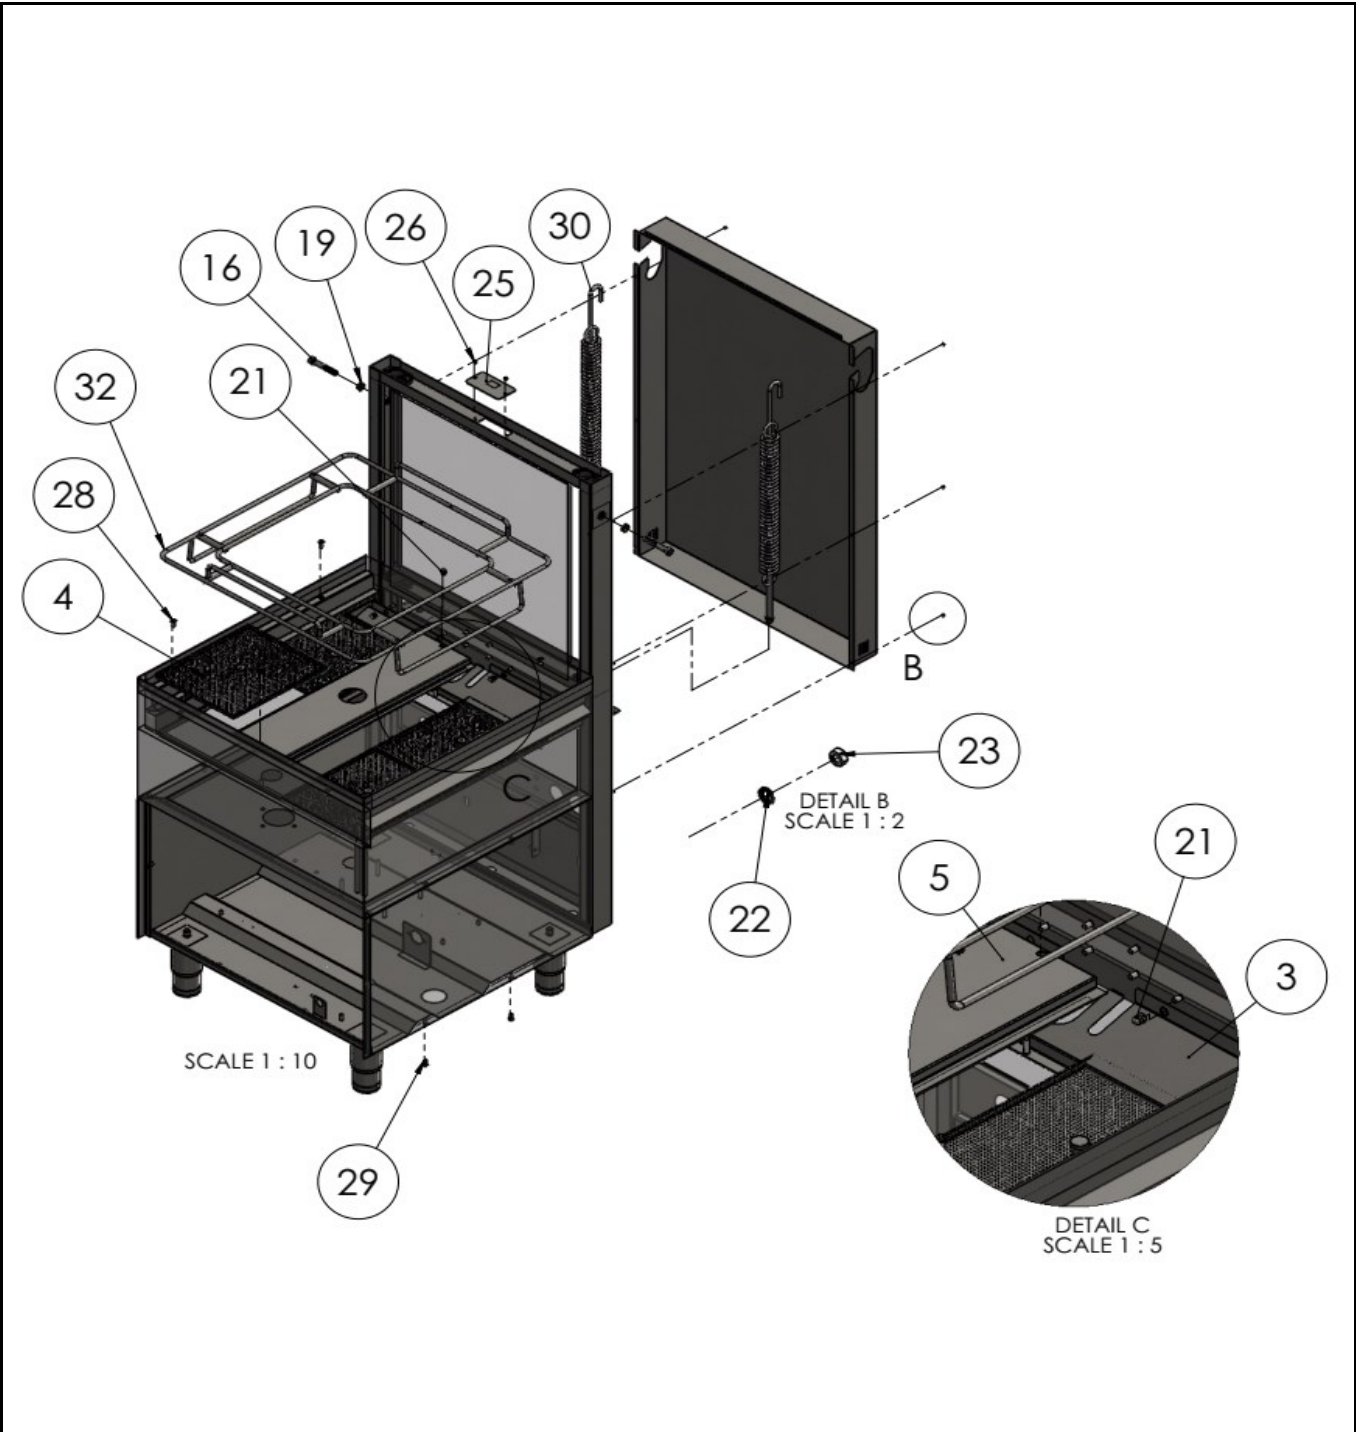

Drawing

Tools for Chefs

Hendi B.V.
Steenoven 21
3911 TX Rhenen
The Netherlands

Batch #
181979 and up

Appliance part#
233061

Description
Hood dishwasher K1500

Date	21-07-2022	Revision #	Revision version
Revision	First bill of materials (BOM)