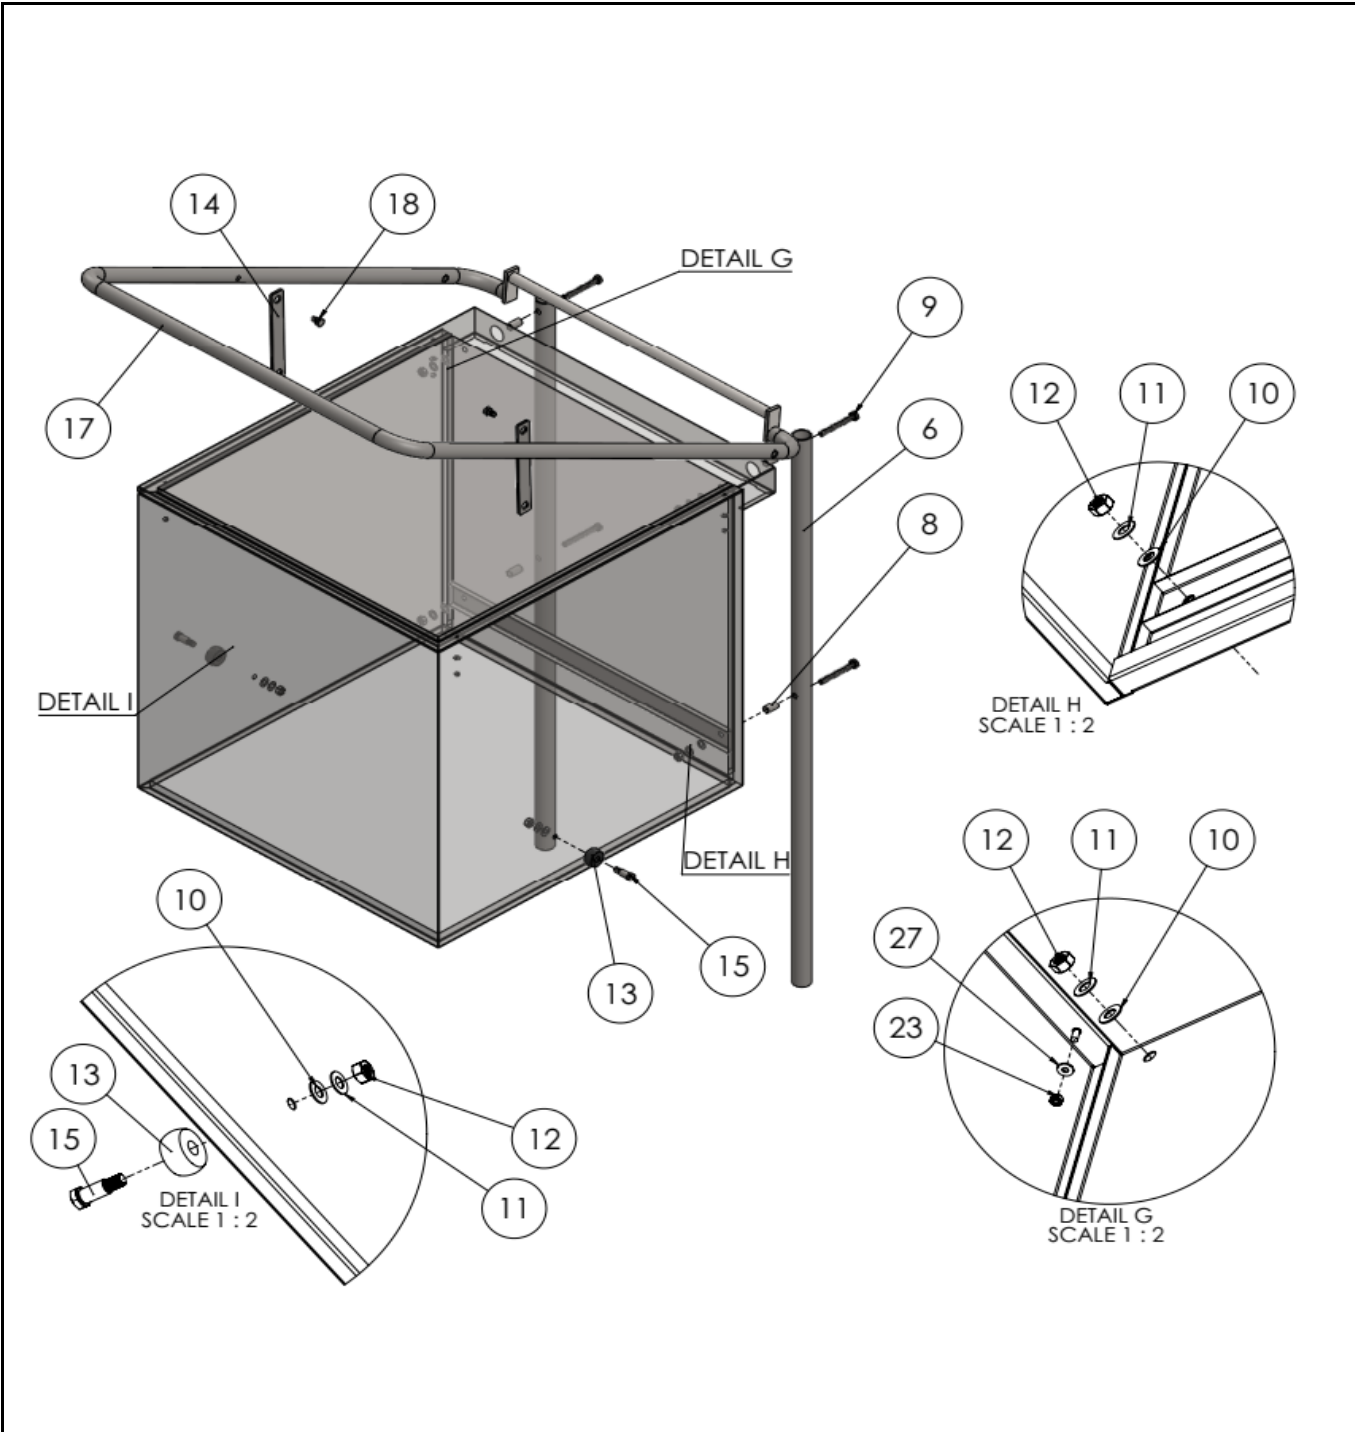

Drawing

Tools for Chefs

Hendi B.V.
Steenoven 21
3911 TX Rhenen
The Netherlands

Batch #	Appliance part#
181979 and up	233061

Description
Hood dishwasher K1500

Date	21-07-2022	Revision #	Revision version
Revision	First bill of materials (BOM)