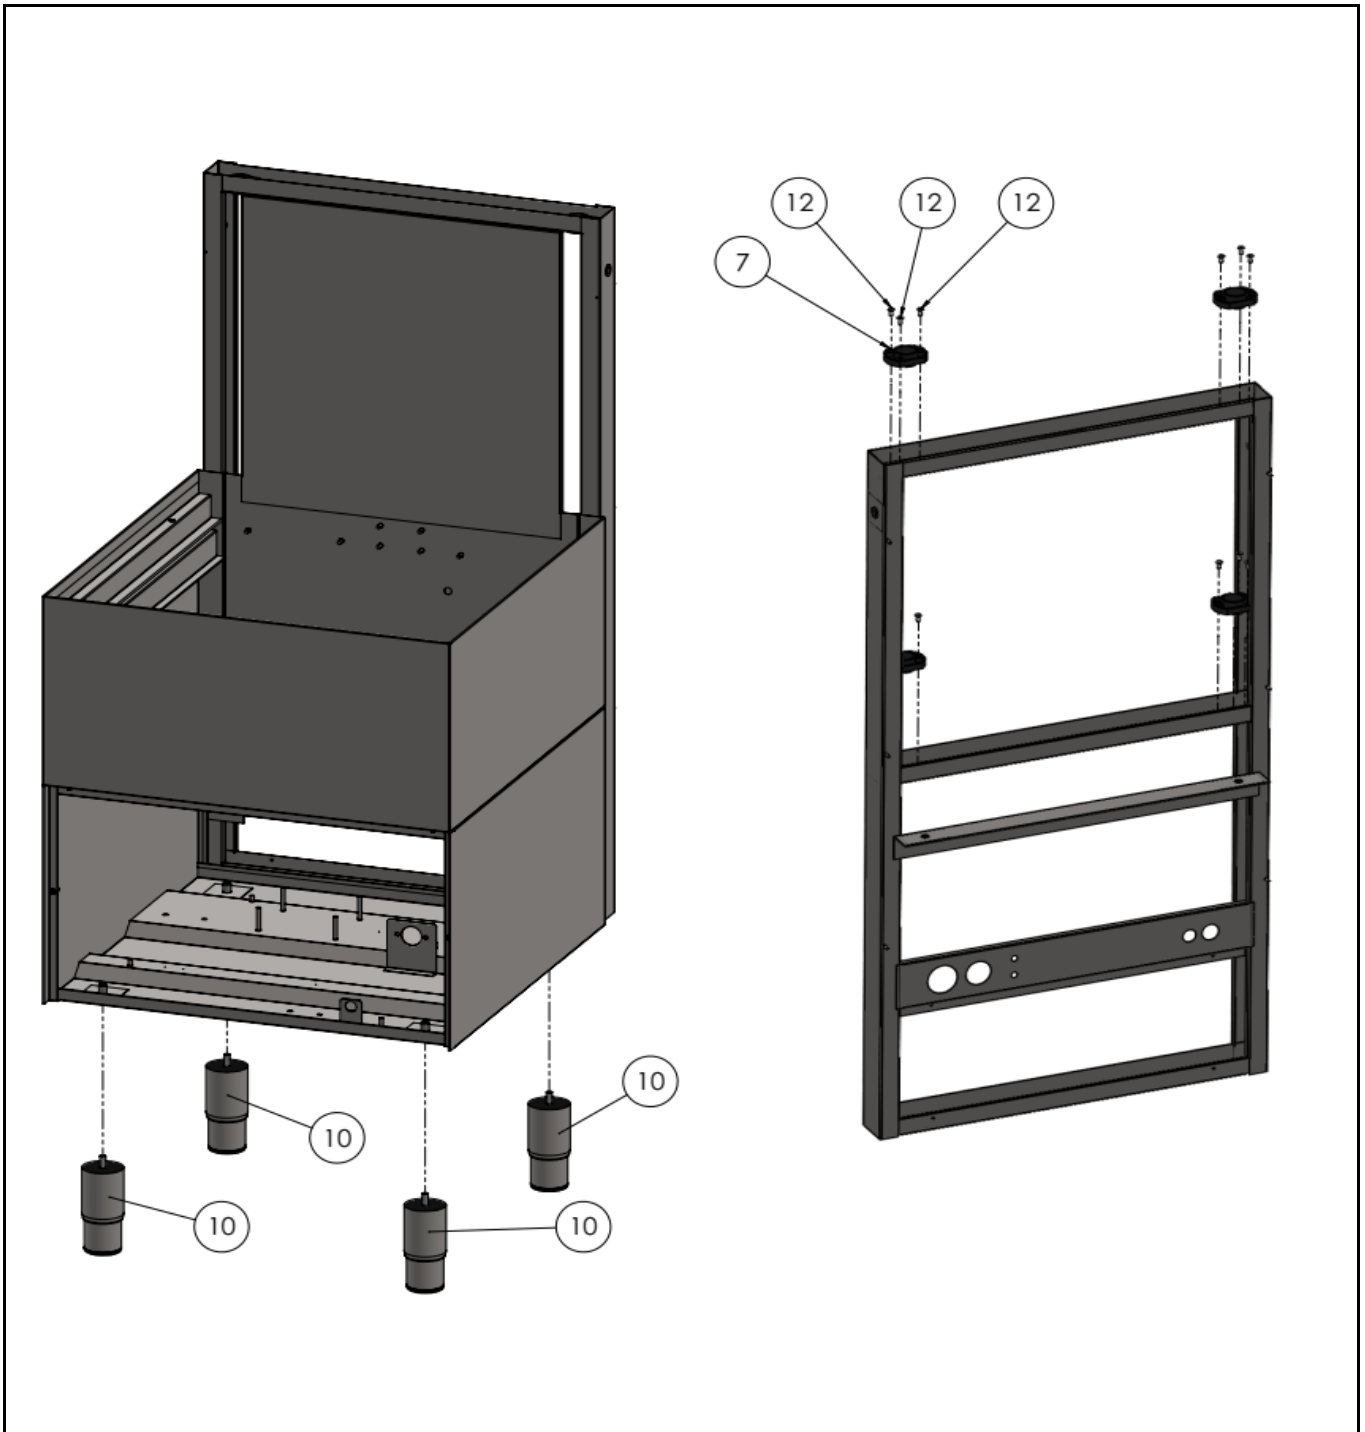

233061

Description

Hood dishwasher K1500 with detergent pump

Date 21-07-2022

Revision #

Revision version

Revision First bill of materials (BOM)

Drawing