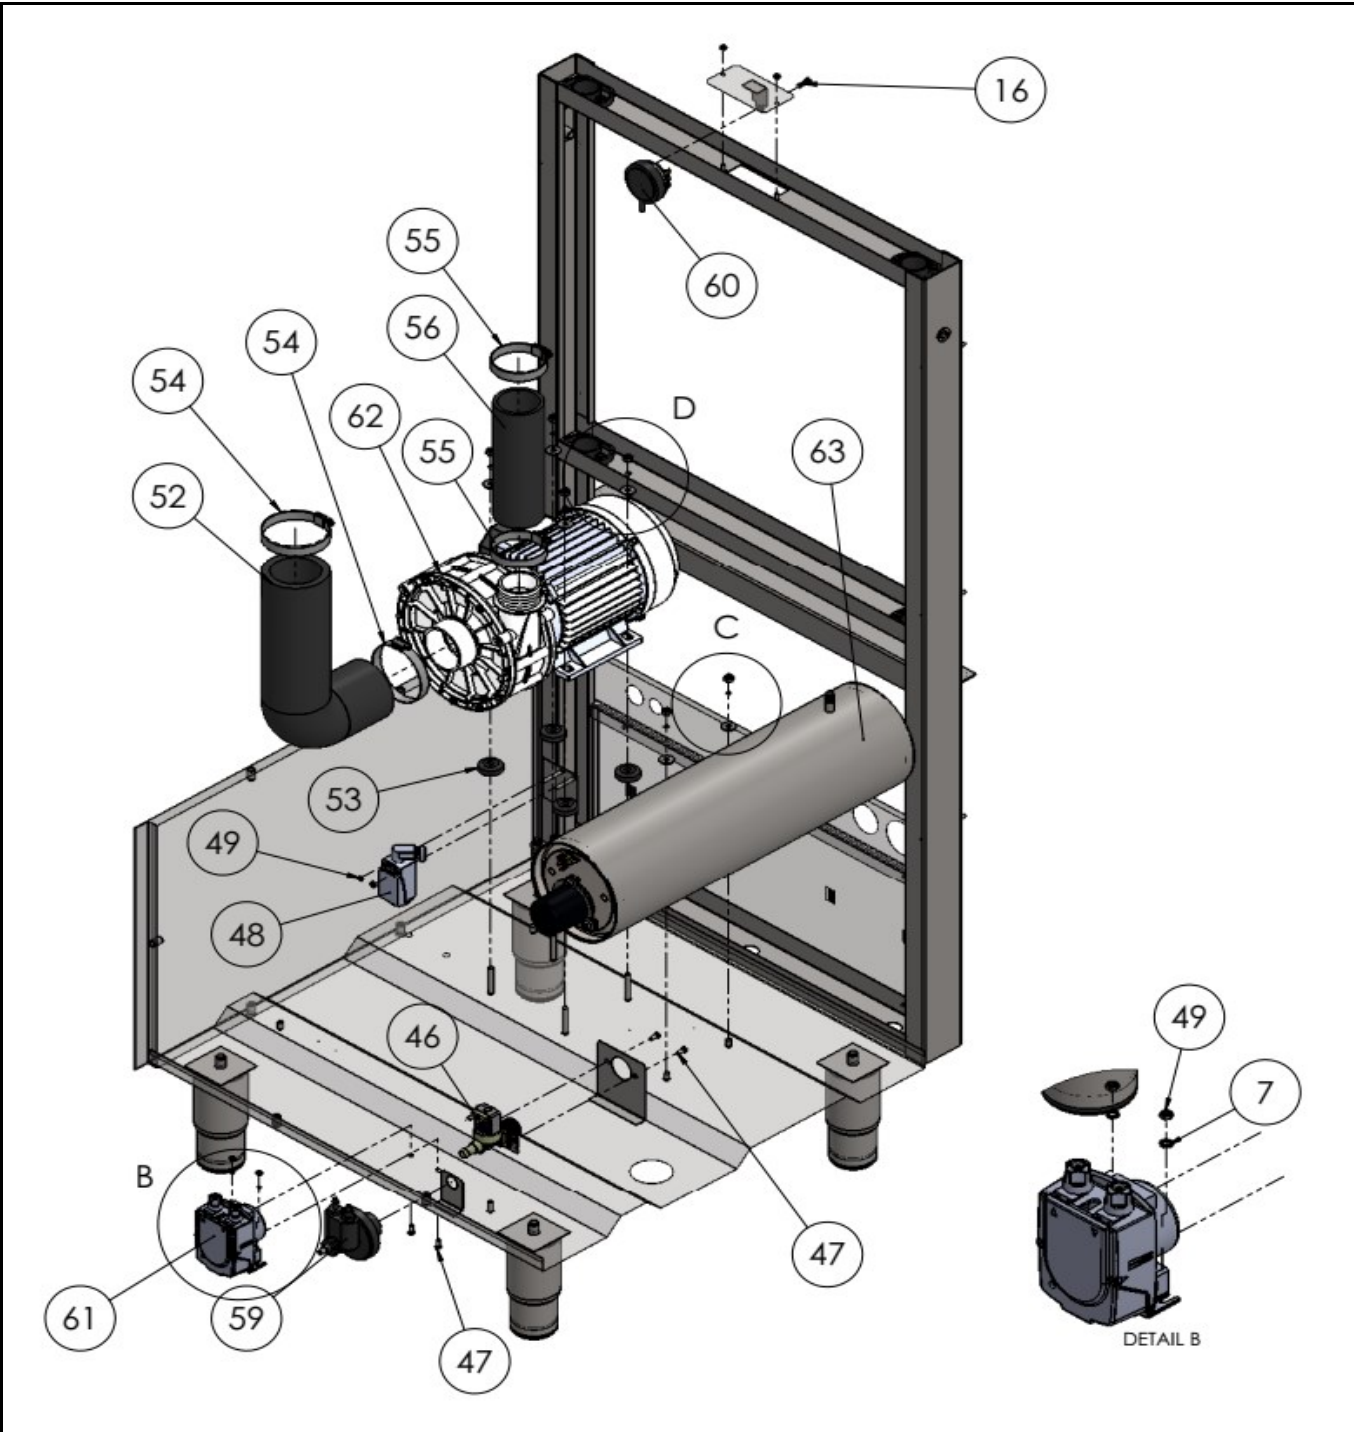

Drawing

Tools for Chefs

Hendi B.V.
Steenoven 21
3911 TX Rhenen
The Netherlands

Batch #
181979 and up

Appliance part#
233061

Description
Hood dishwasher K1500

Date	21-07-2022	Revision #	Revision version
Revision	First bill of materials (BOM)