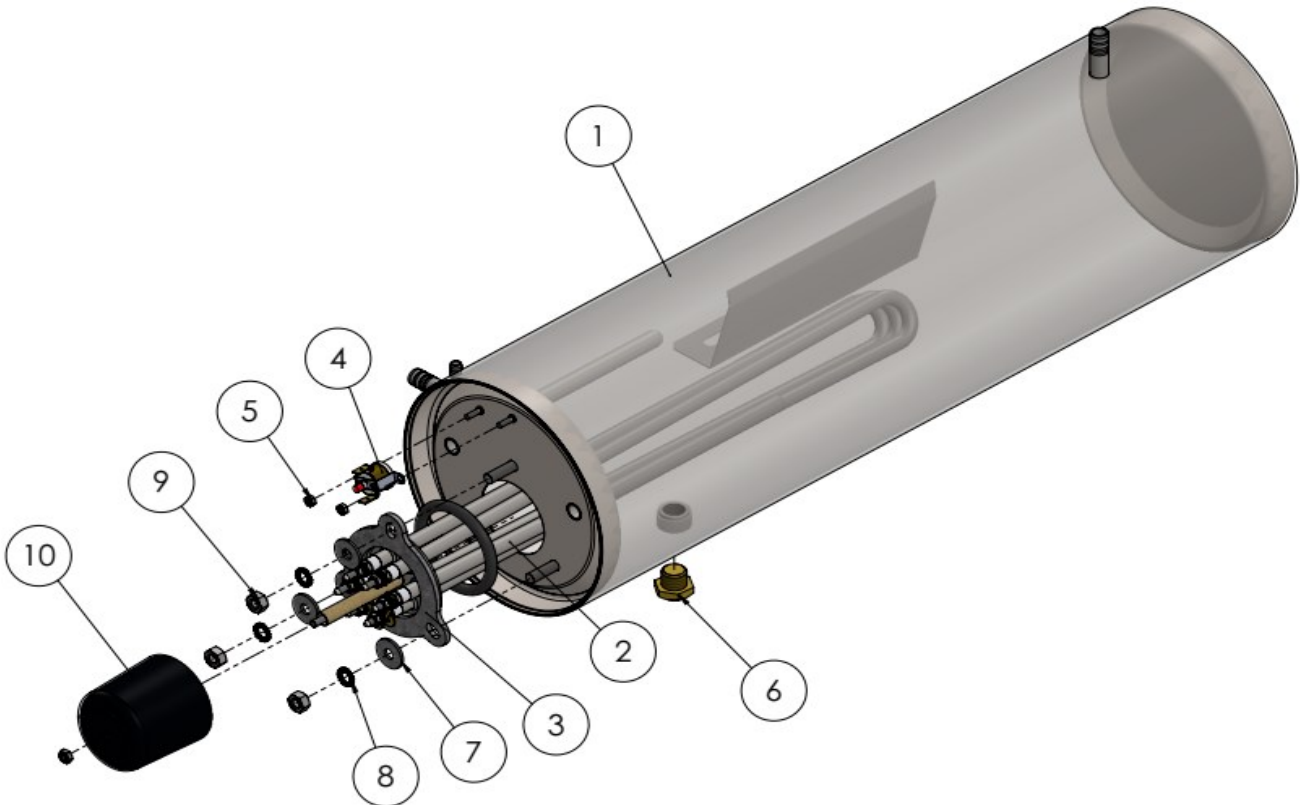

Drawing

Tools for Chefs

Hendi B.V.
Steenoven 21
3911 TX Rhenen
The Netherlands

Batch #

181979 and up

Appliance part#

233061

Description

Hood dishwasher K1500

Date	21-07-2022	Revision #	Revision version
Revision	First bill of materials (BOM)