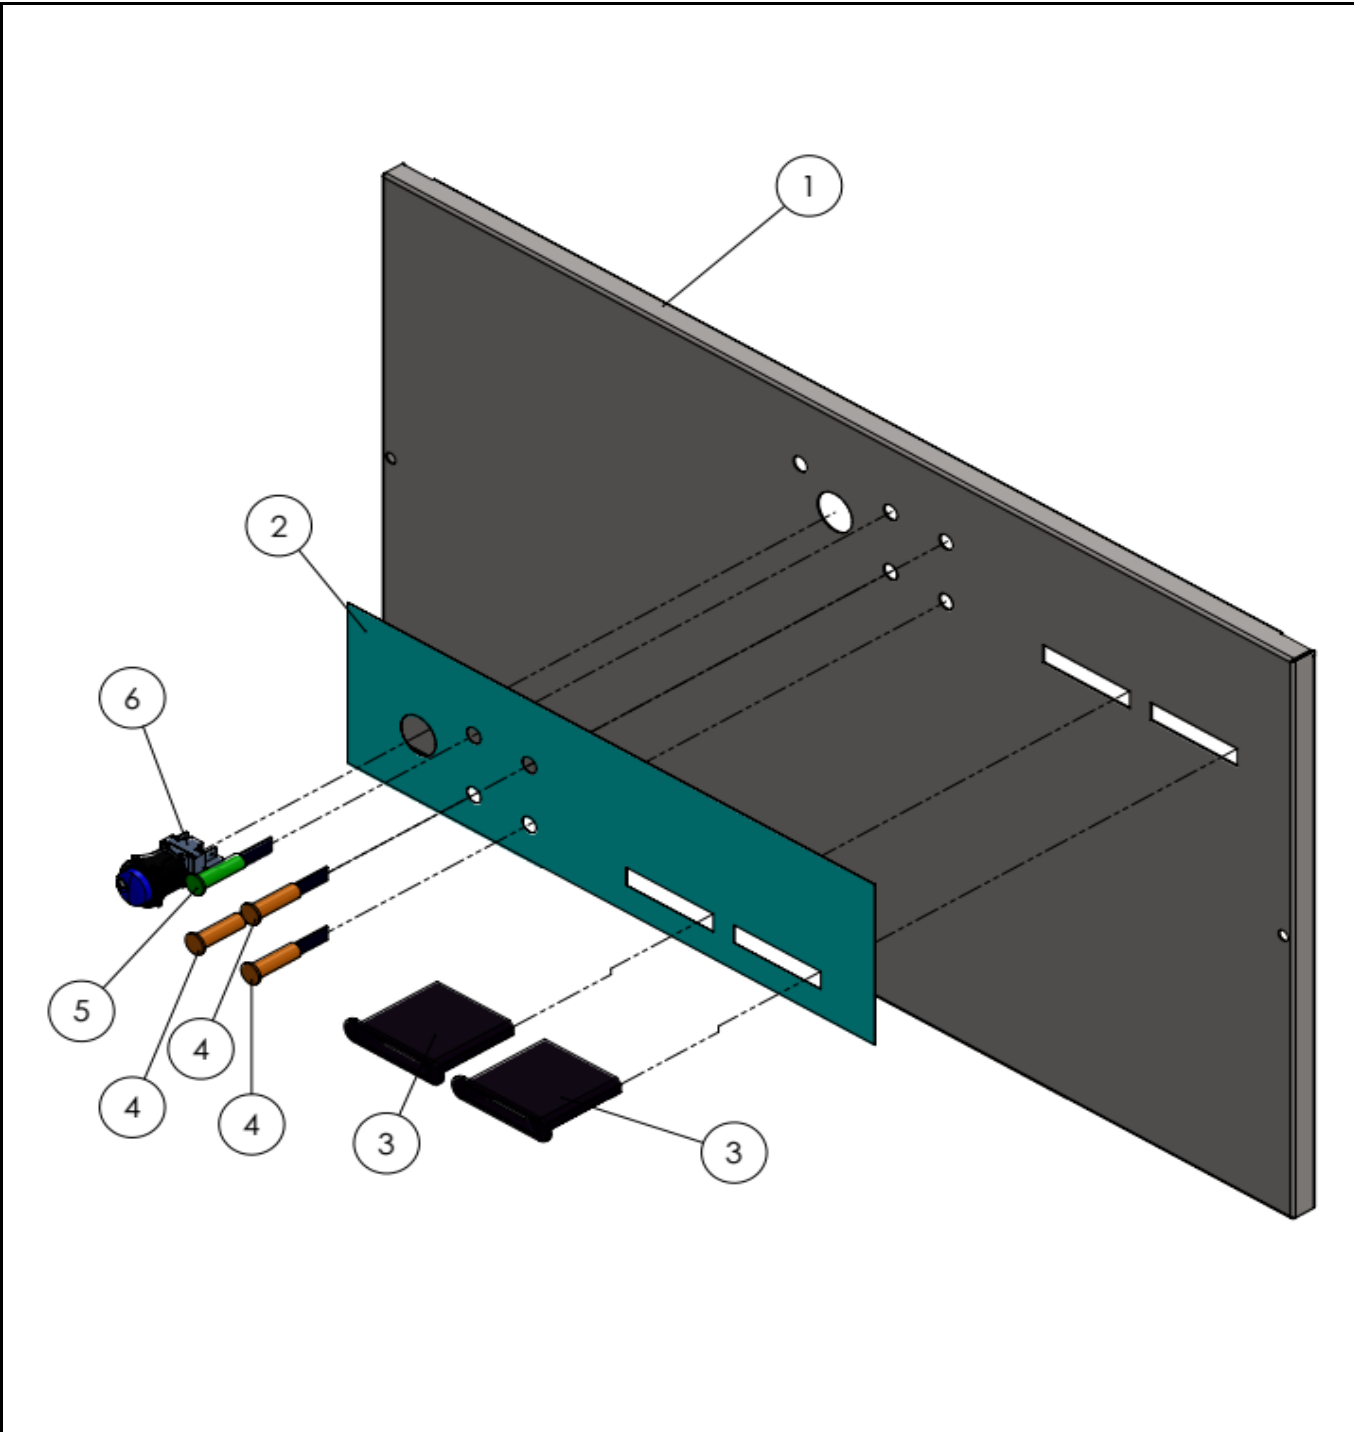

n/a -> not available
nss -> not sold separately

Drawing

Tools for Chefs

Hendi B.V.
Steenoven 21
3911 TX Rhenen
The Netherlands

Batch #
181979 and up

Appliance part#
233061

Description
Hood dishwasher K1500

Date	21-07-2022	Revision #	Revision version
Revision	First bill of materials (BOM)		