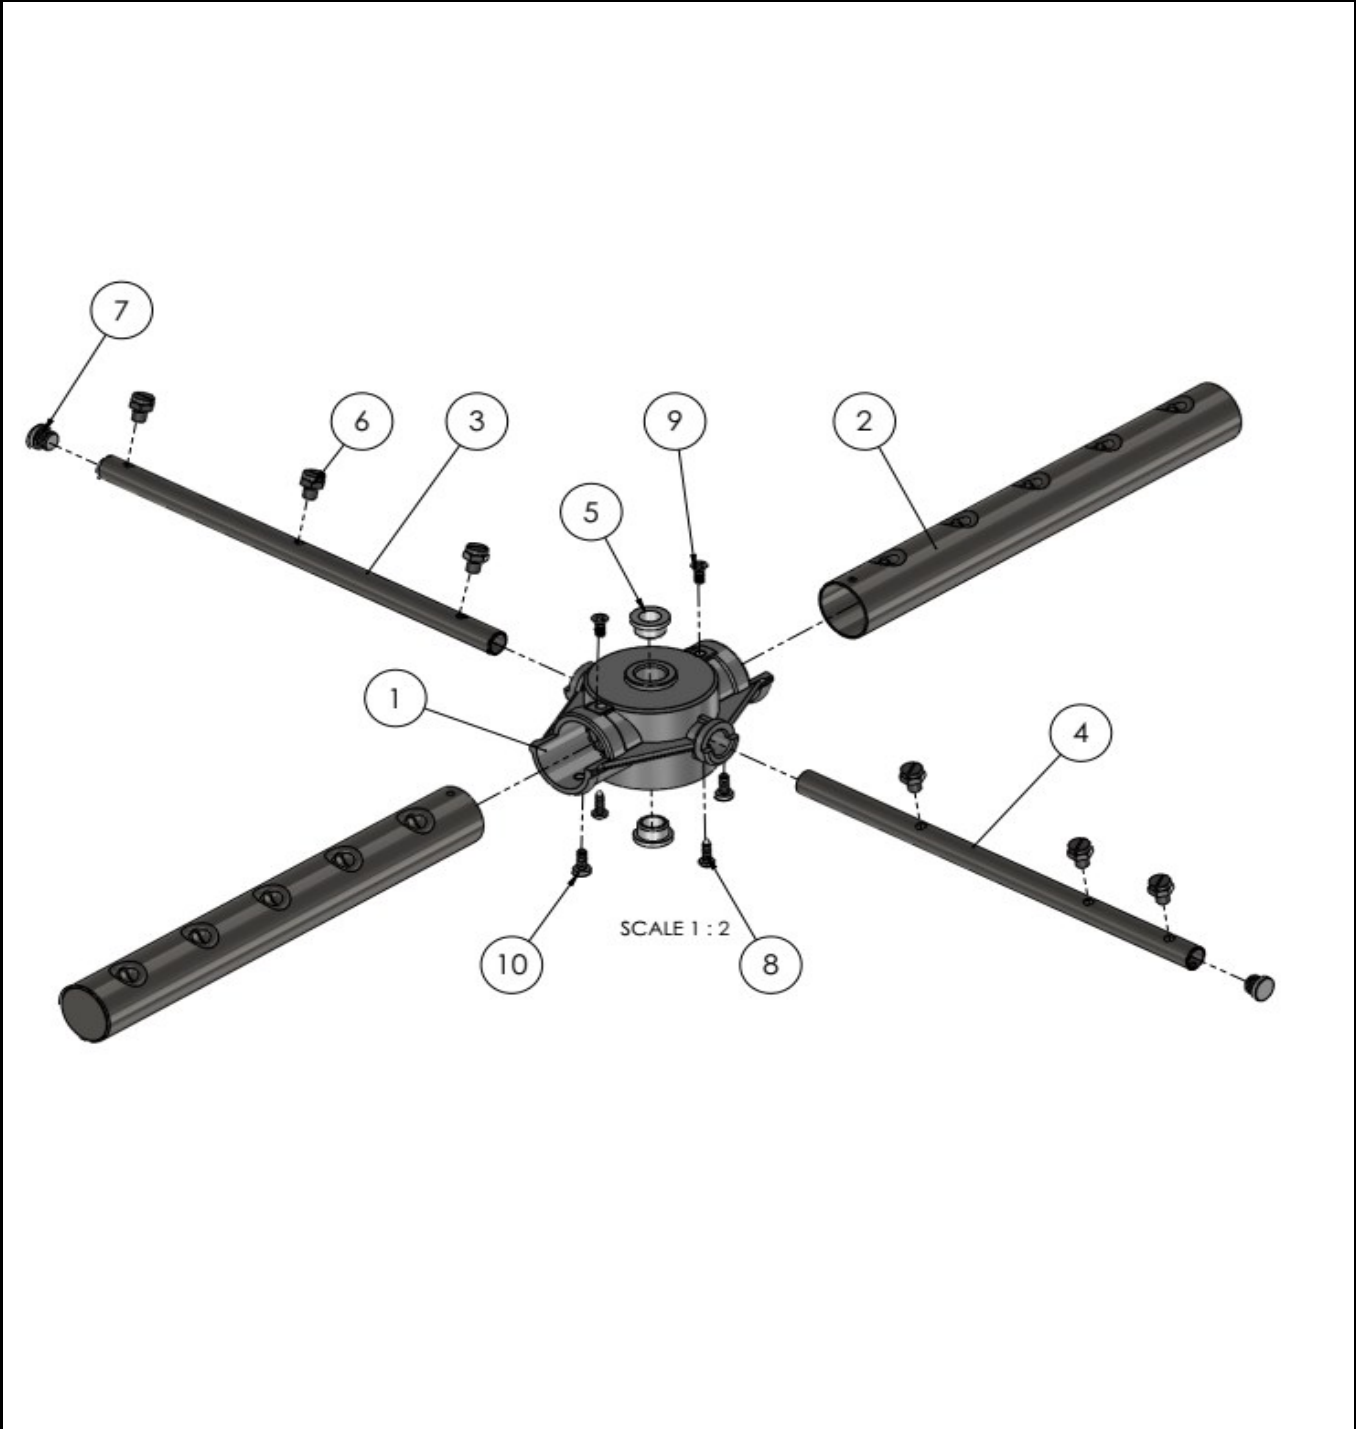

Drawing

Hendi B.V.
Steenoven 21
3911 TX Rhenen
The Netherlands

Batch #
181979 and up

Appliance part#
233061

Description
Hood dishwasher K1500

Date	21-07-2022	Revision #	Revision version
Revision	First bill of materials (BOM)