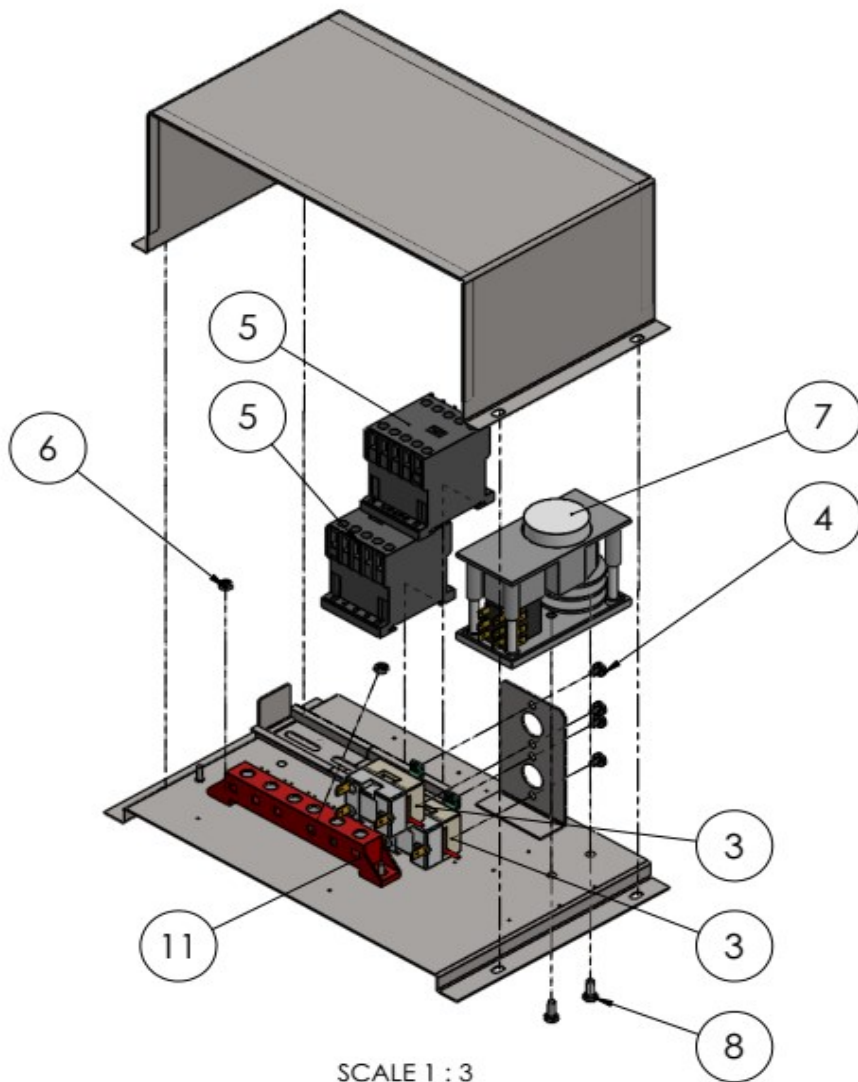

Drawing

Tools for Chefs

Hendi B.V.
Steenoven 21
3911 TX Rhenen
The Netherlands

Batch #

181797 and up

Appliance part#

233047

Description

Dishwasher K50 with drainpump

Date 14-11-2023

Revision #

1.0

Revision First Bill of Materials (BOM)

Bill of materials (BOM)

<b style="font-size: 24px; margin-left: 10px;">HENDI Tools for Chefs Hendi B.V. Steenoven 21 3911 TX Rhenen The Netherlands	Batch #	Appliance part#
	181797 and up	233047
	Description	
Dishwasher K50 with drain pump		

Date	14-11-2023	Revision #	1.0
Revision	First Bill of Materials (BOM)		

Item	Description	Part#	Quantity	Remark	Picture
3	Thermostat 90°C	949979	2		
4	Screw M4x5	n/a	4		
5	Relay	950388	2		
6	Nut M4	n/a	2		
7	Timer 120sec. (Type:7803F1)	950012	1		
8	Bolt M4x10	n/a	2		
11	Terminal (6P)	950395	1		

n/a   -> not available
nss   -> not sold separately