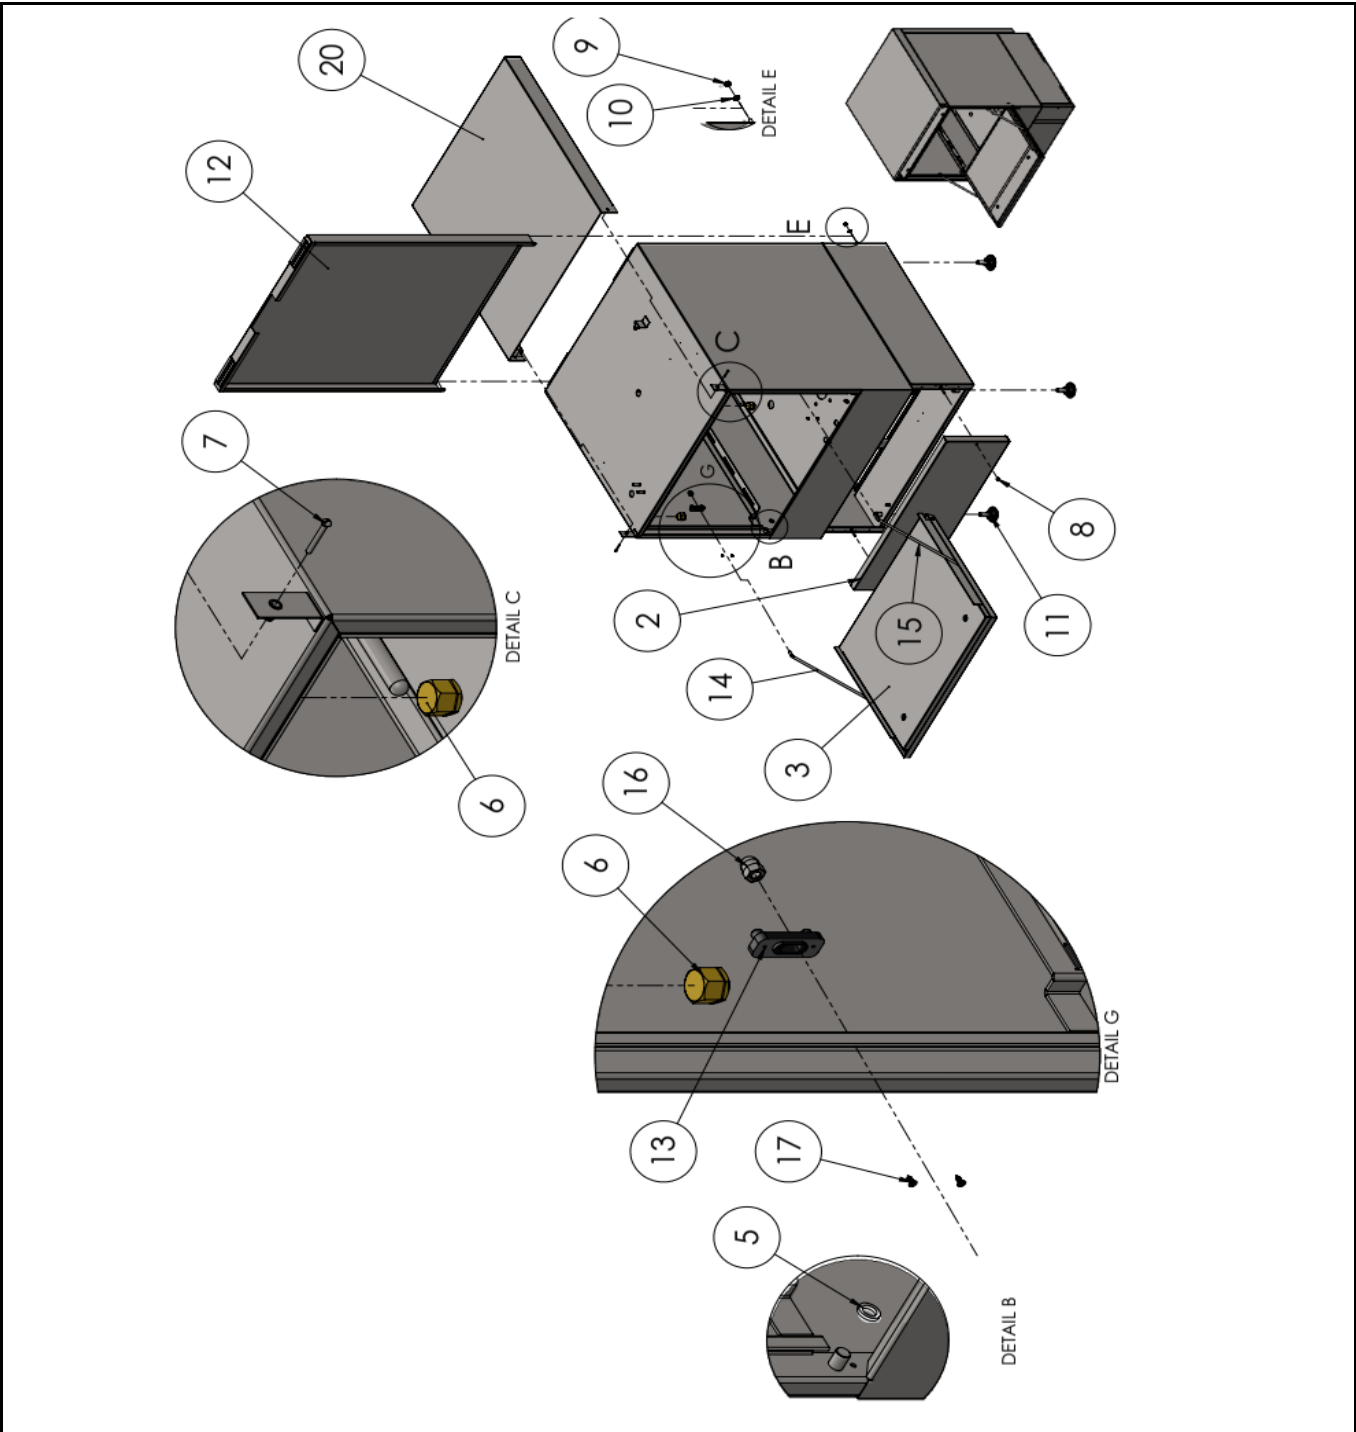

Drawing

Tools for Chefs

Hendi B.V.
Steenoven 21
3911 TX Rhenen
The Netherlands

Batch #
181797 and up

Appliance part#
233047

Description
Dishwasher K50 with drain pump

Date	14-11-2023	Revision #	1.0
Revision	First Bill of Materials (BOM)