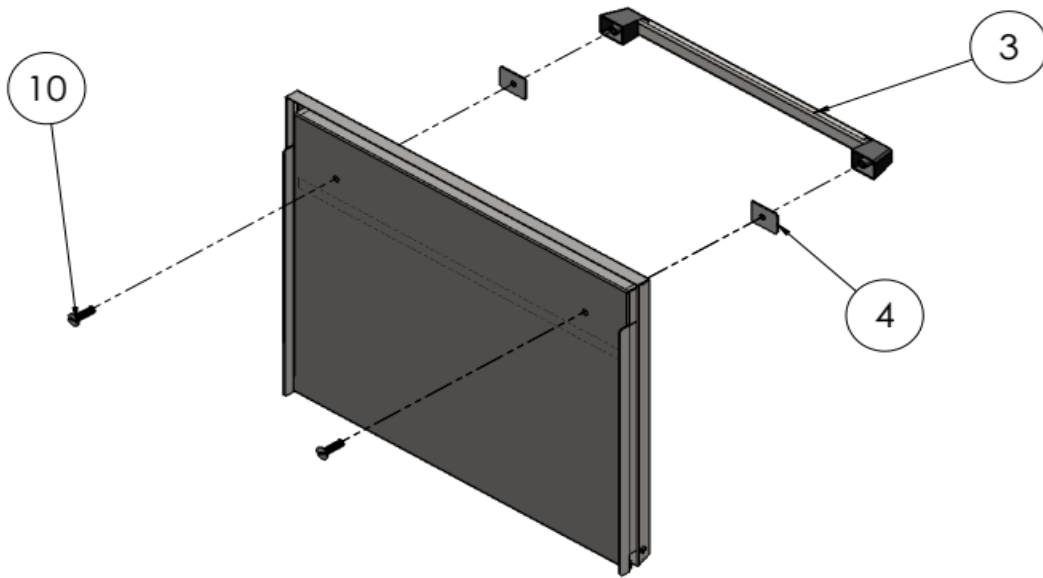

Drawing

HENDI Tools for Chefs Hendi B.V. Steenoven 21 3911 TX Rhenen The Netherlands	Batch #	Appliance part#
	181797 and up	233047
	Description	
	Dishwasher K50 with drainpump	

Date	14-11-2023	Revision #	1.0
Revision	First Bill of Materials (BOM)		

SCALE 1 : 5