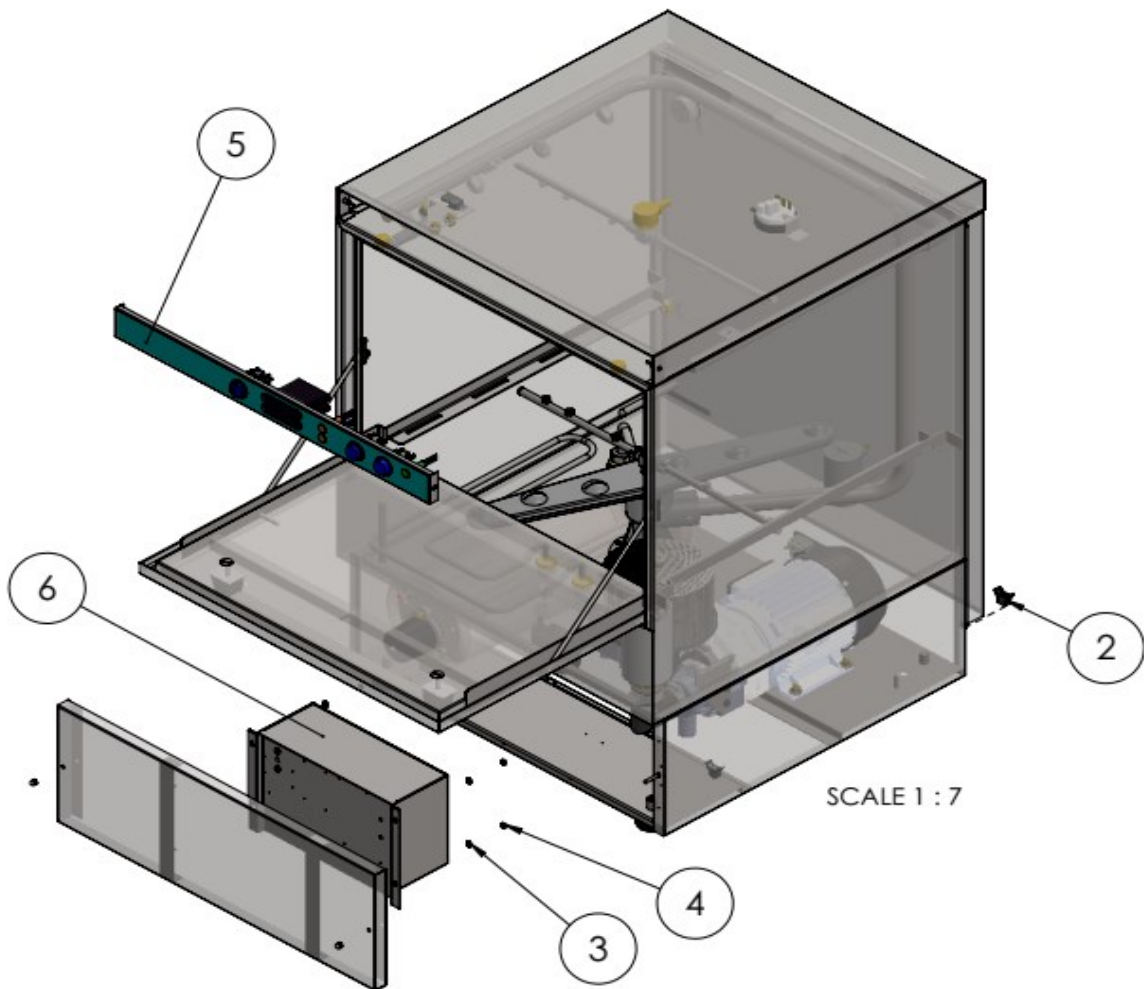

233047

Description

Dishwasher K50 with drainpump

Date 14-11-2023

Revision #

1.0

Revision First Bill of Materials (BOM)