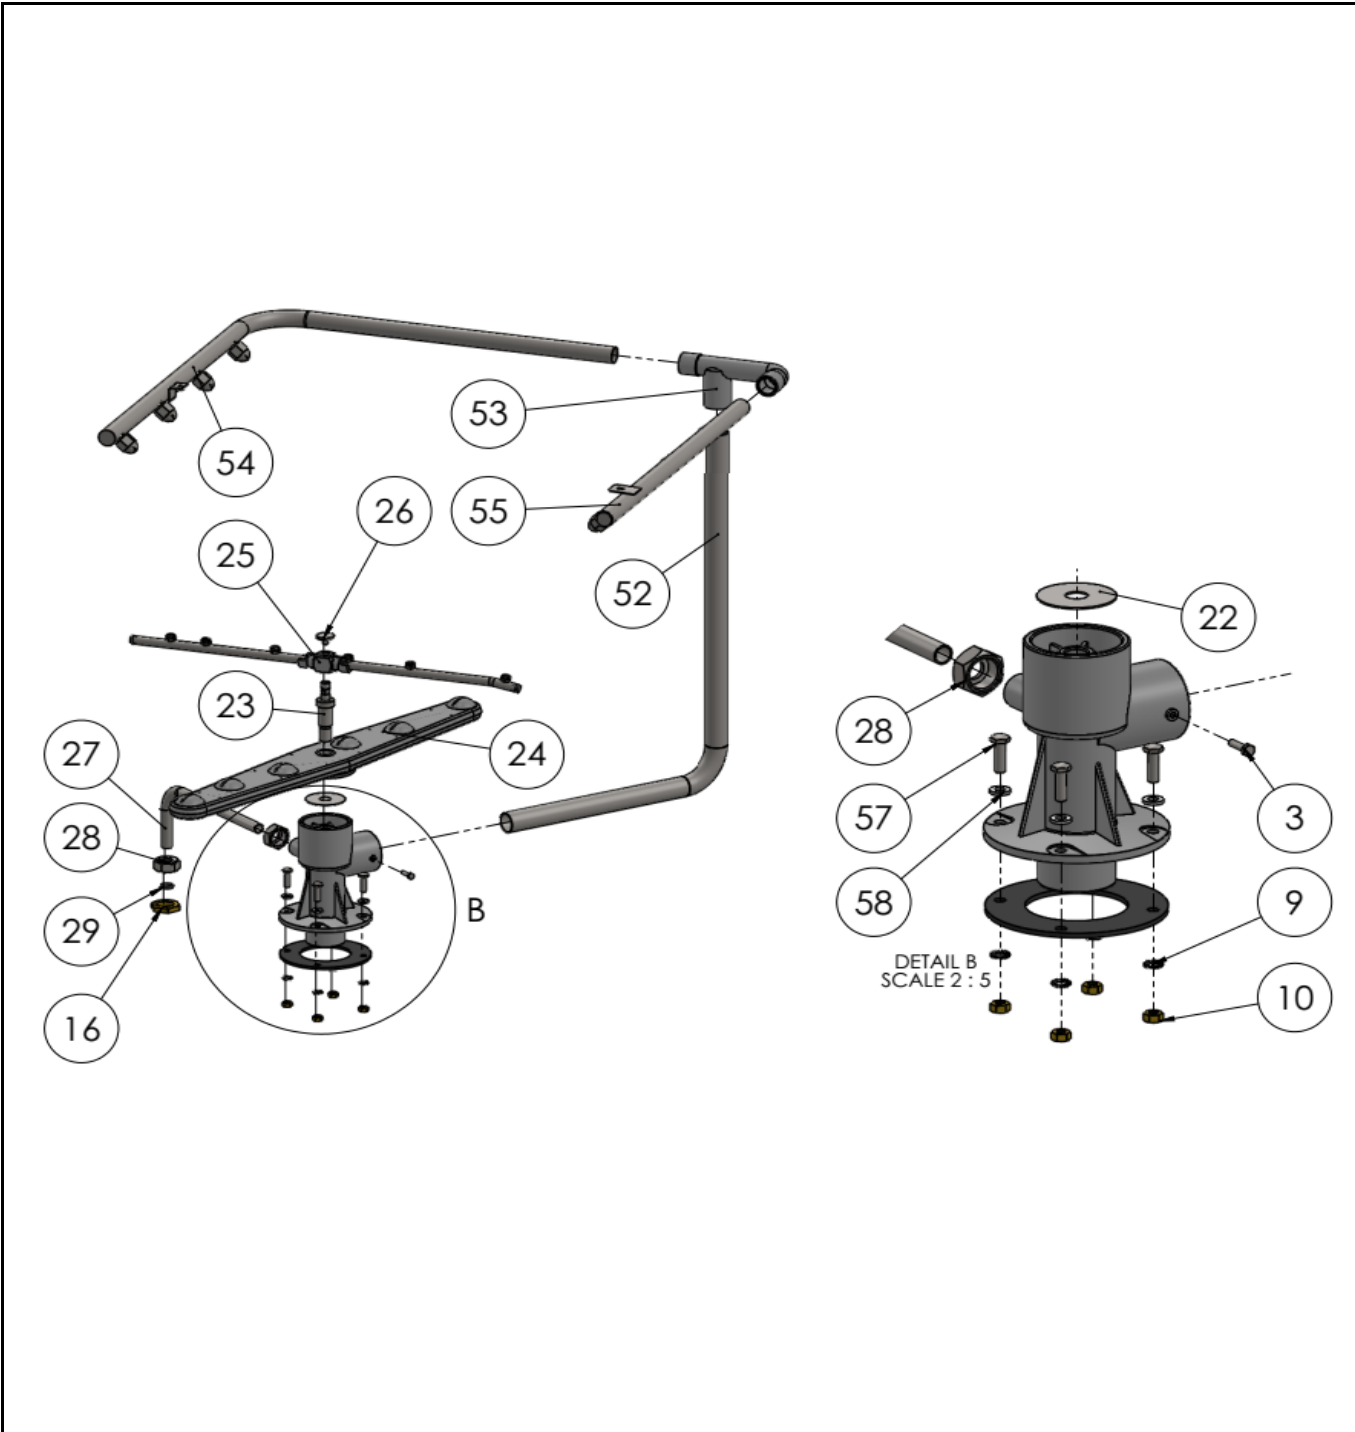

Drawing

Tools for Chefs

Hendi B.V.
Steenoven 21
3911 TX Rhenen
The Netherlands

Batch #
181797 and up

Appliance part#
233047

Description
Dishwasher K50 with drainpump

Date	14-11-2023	Revision #	1.0
Revision	First Bill of Materials (BOM)