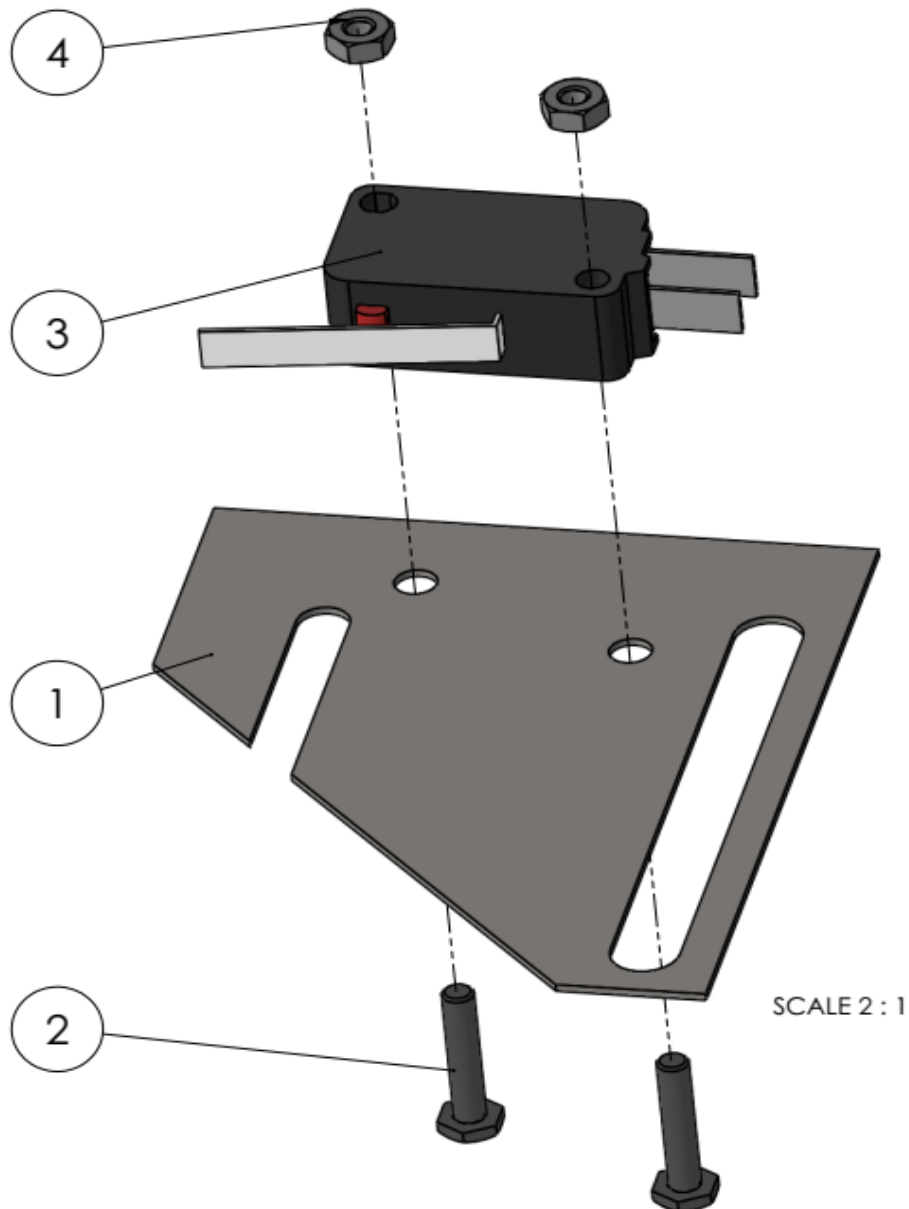

Drawing

Tools for Chefs

Hendi B.V.
Steenoven 21
3911 TX Rhenen
The Netherlands

Batch #

181797 and up

Appliance part#

233047

Description

Dishwasher K50 with drainpump

Date 14-11-2023

Revision #

1.0

Revision First Bill of Materials (BOM)

Bill of materials (BOM)

HENDI Tools for Chefs Hendi B.V. Steenoven 21 3911 TX Rhenen The Netherlands	Batch #	Appliance part#
	181797 and up	233047
	Description	
Dishwasher K50 with drain pump		

Date	14-11-2023	Revision #	1.0
Revision	First Bill of Materials (BOM)		

Item	Description	Part#	Quantity	Remark	Picture
1	Door switch (complete assembly)	949955	1		
2	Bolt M3x16	nss	2	Available as 949955	
3	Door switch	nss	1	Available as 949955	
4	Nut M3	nss	2	Available as 949955	

n/a -> not available

nss -> not sold separately