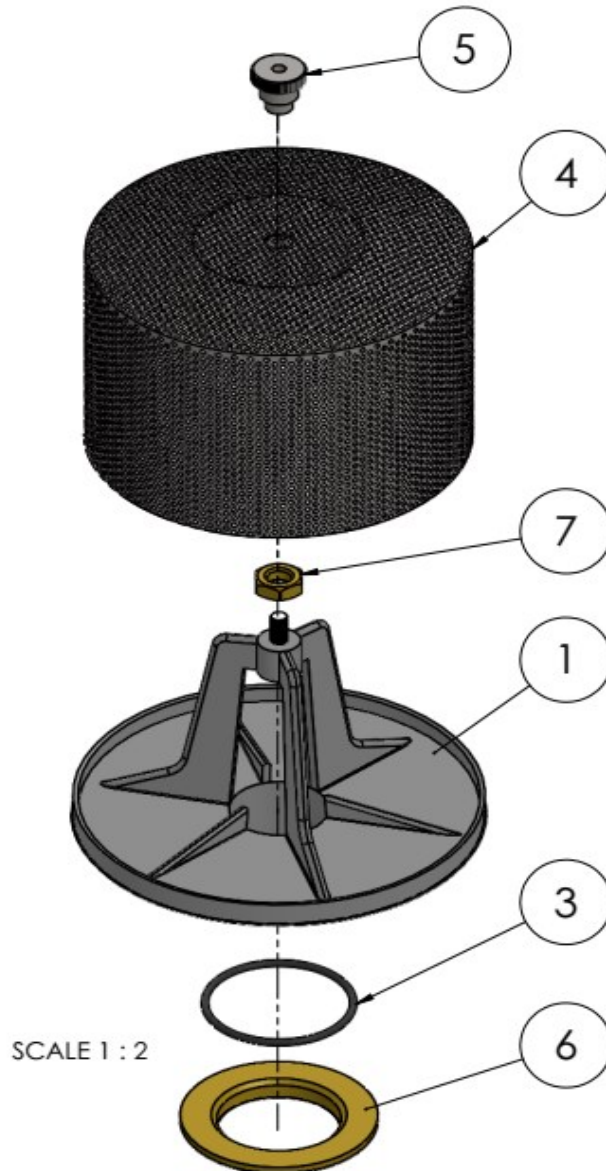

233047

Description

Dishwasher K50 with drainpump

Date 14-11-2023

Revision #

1.0

Revision First Bill of Materials (BOM)