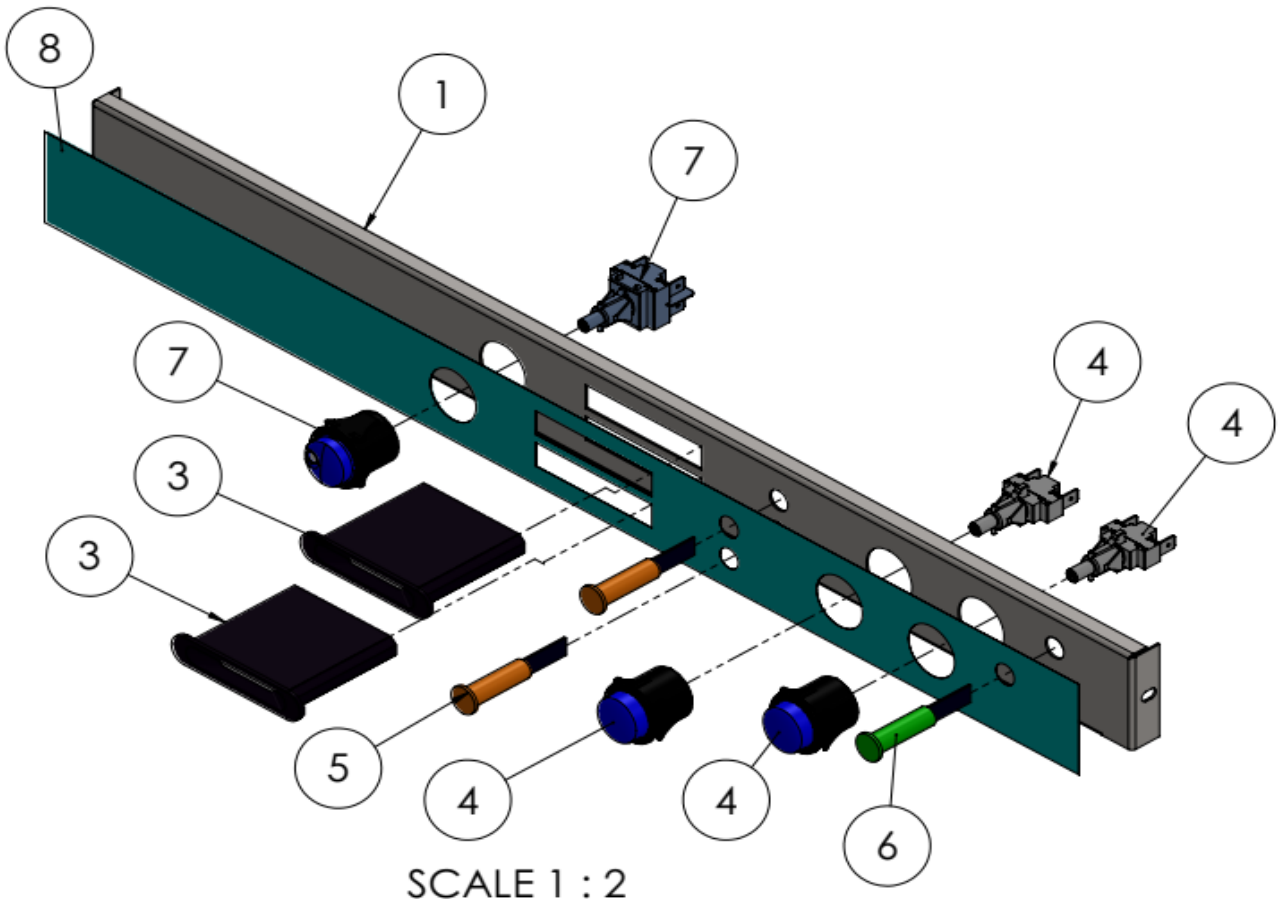

233047

Description

Dishwasher K50 with drainpump

Date 14-11-2023

Revision #

1.0

Revision First Bill of Materials (BOM)

Drawing