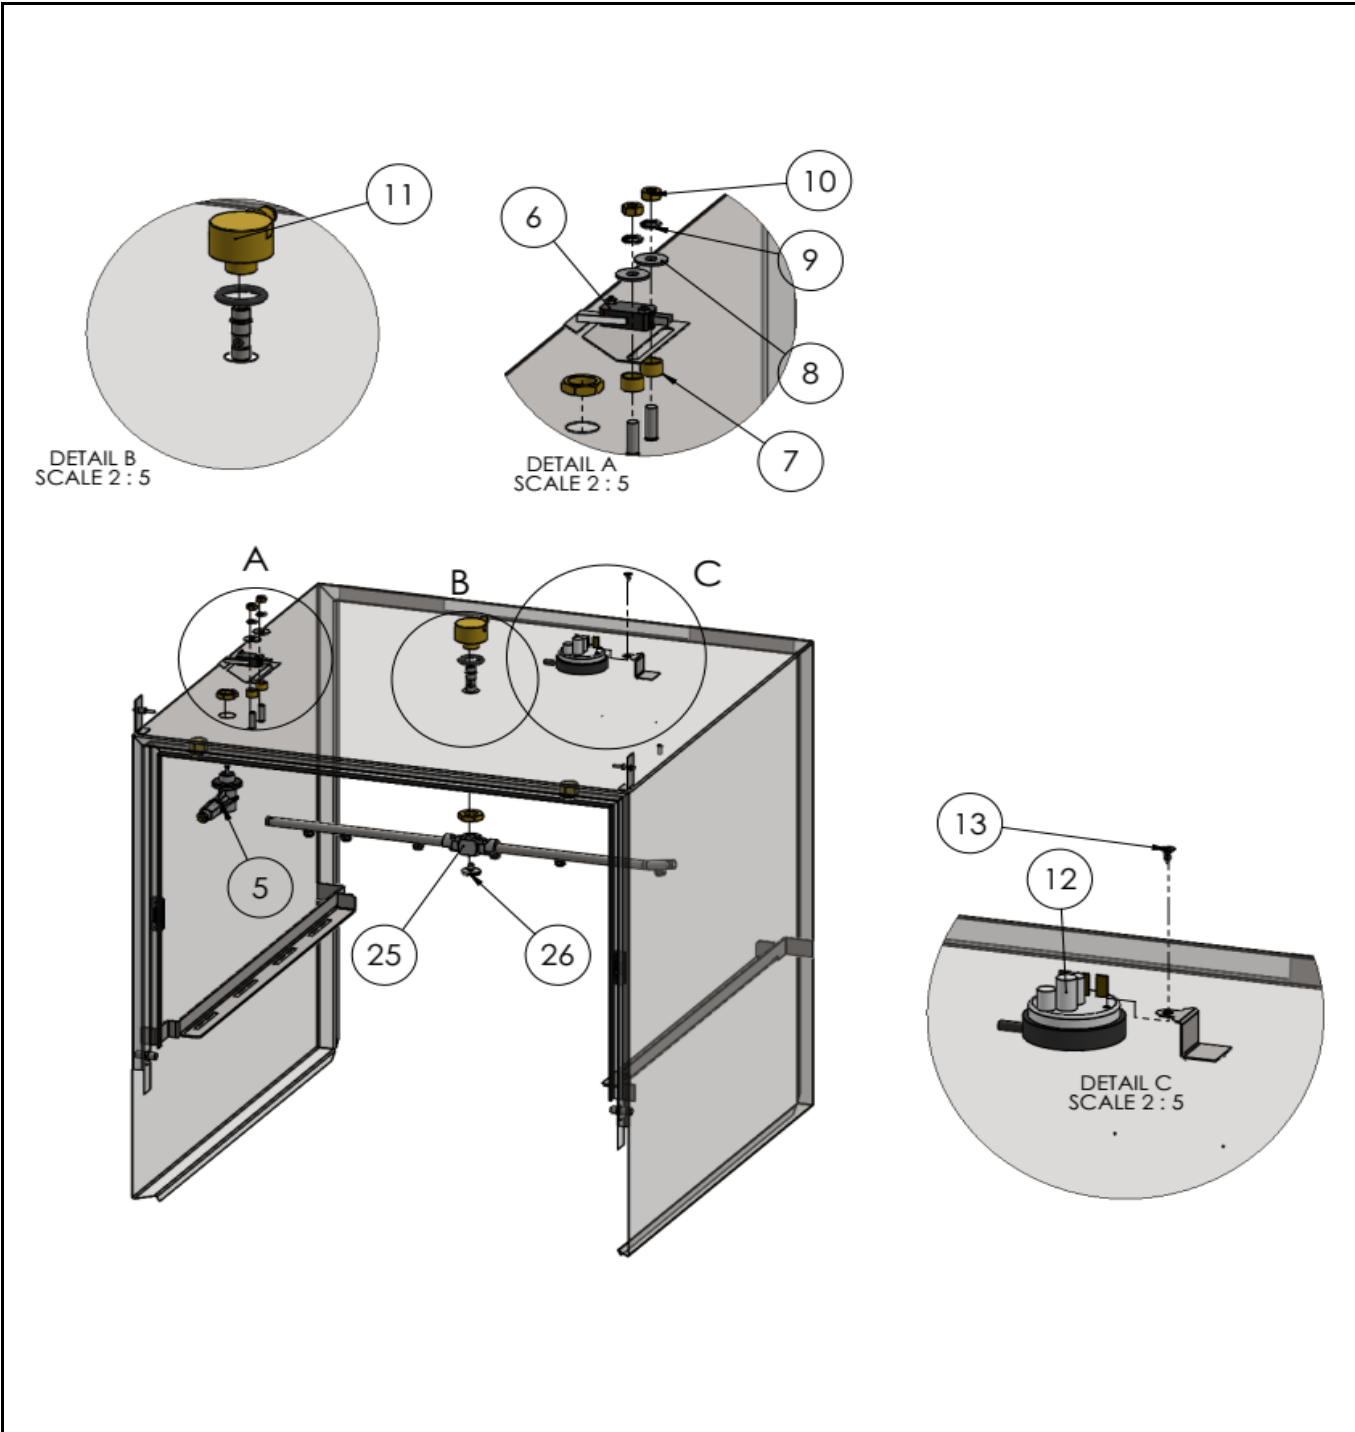

Drawing

Tools for Chefs

Hendi B.V.
Steenoven 21
3911 TX Rhenen
The Netherlands

Batch #
181797 and up

Appliance part#
233047

Description
Dishwasher K50 with drainpump

Date	14-11-2023	Revision #	1.0
Revision	First Bill of Materials (BOM)