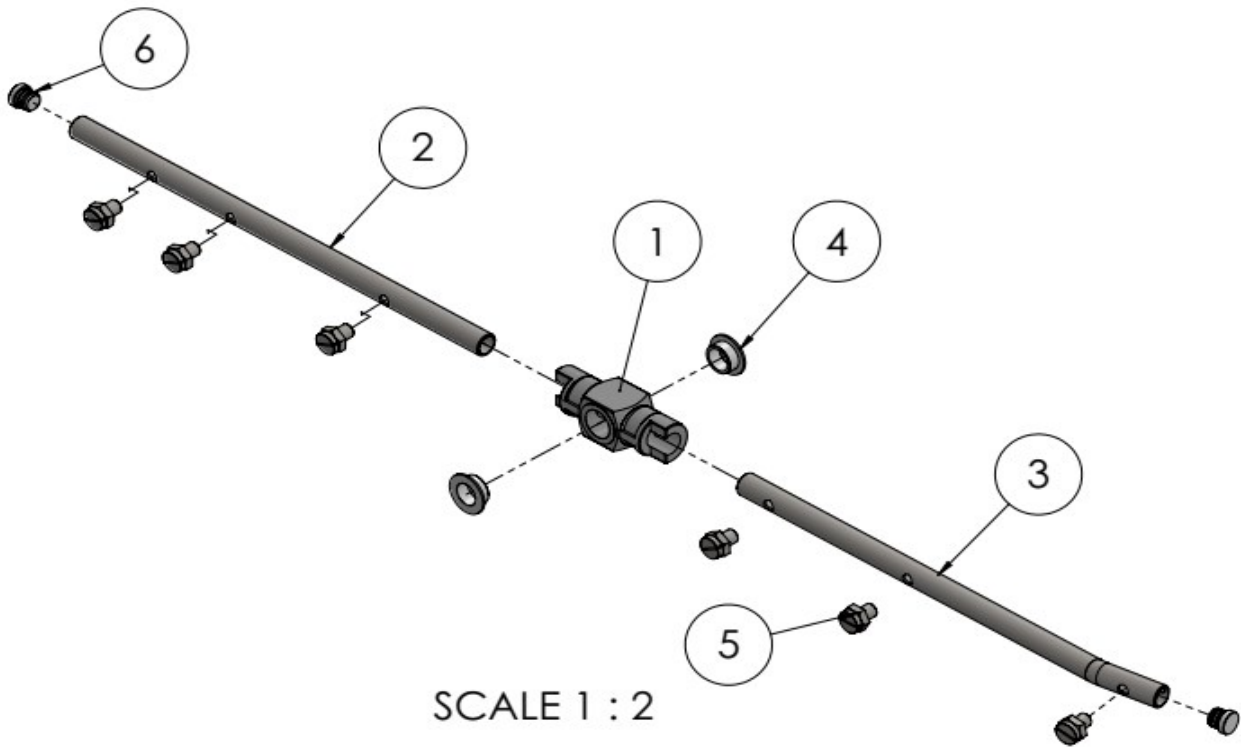

Description

Dishwasher K50 with drainpump

Date 14-11-2023

Revision #

1.0

Revision First Bill of Materials (BOM)

Drawing

Tools for Chefs