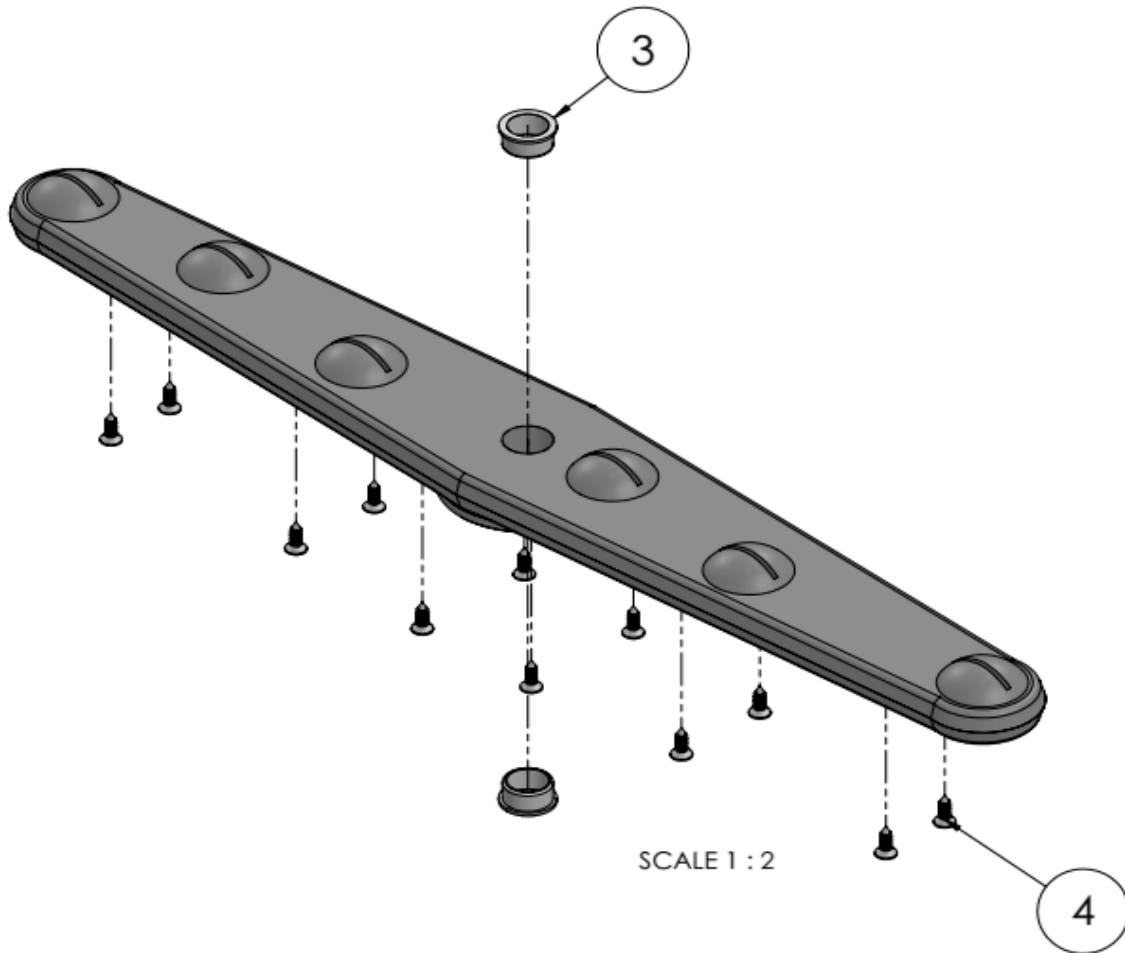

Bill of materials (BOM)

<b style="font-size: 24px; margin-left: 10px;">HENDI Tools for Chefs Hendi B.V. Steenoven 21 3911 TX Rhenen The Netherlands	Batch #	Appliance part#
	181797 and up	233047
	Description	
Dishwasher K50 with drain pump		

Date	14-11-2023	Revision #	1.0
Revision	First Bill of Materials (BOM)		

Item	Description	Part#	Quantity	Remark	Picture
3	Wash arm support (lower)	950425	1		
9	Lock washer M6	n/a	4		
10	Nut M6	n/a	4		
16	Nut 1/2"	n/a	1		
22	Disc	nss	1		
23	Rinse arm shaft	950432	1		
24	Lower wash arm	950449	1		
25	Rinse arm (upper/lower)	950418	2		
26	Moer tbv was/naspoelarm	950272	2		
27	Lock nut for rinsing arm	n/a	2		
28	Rinse pipe	n/a	1		
29	Rinse pipe retaining nut	n/a	2		
30	O-ring 3x10,5	n/a	2		
52	Supply pipe upper wash system	n/a	1		
53	Connector washing system plastic part	950456	1		
54	Upper washing system	n/a	1		
55	Inox pipe	n/a	1		
57	Hex bolt M6x20	n/a	4		
58	Teflon washer	n/a	4		

n/a -> not available

nss -> not sold separately

Drawing

Tools for Chefs

Hendi B.V.
Steenoven 21
3911 TX Rhenen
The Netherlands

Batch #

181797 and up

Appliance part#

233047

Description

Dishwasher K50 with drainpump

Date 14-11-2023

Revision #

1.0

Revision First Bill of Materials (BOM)