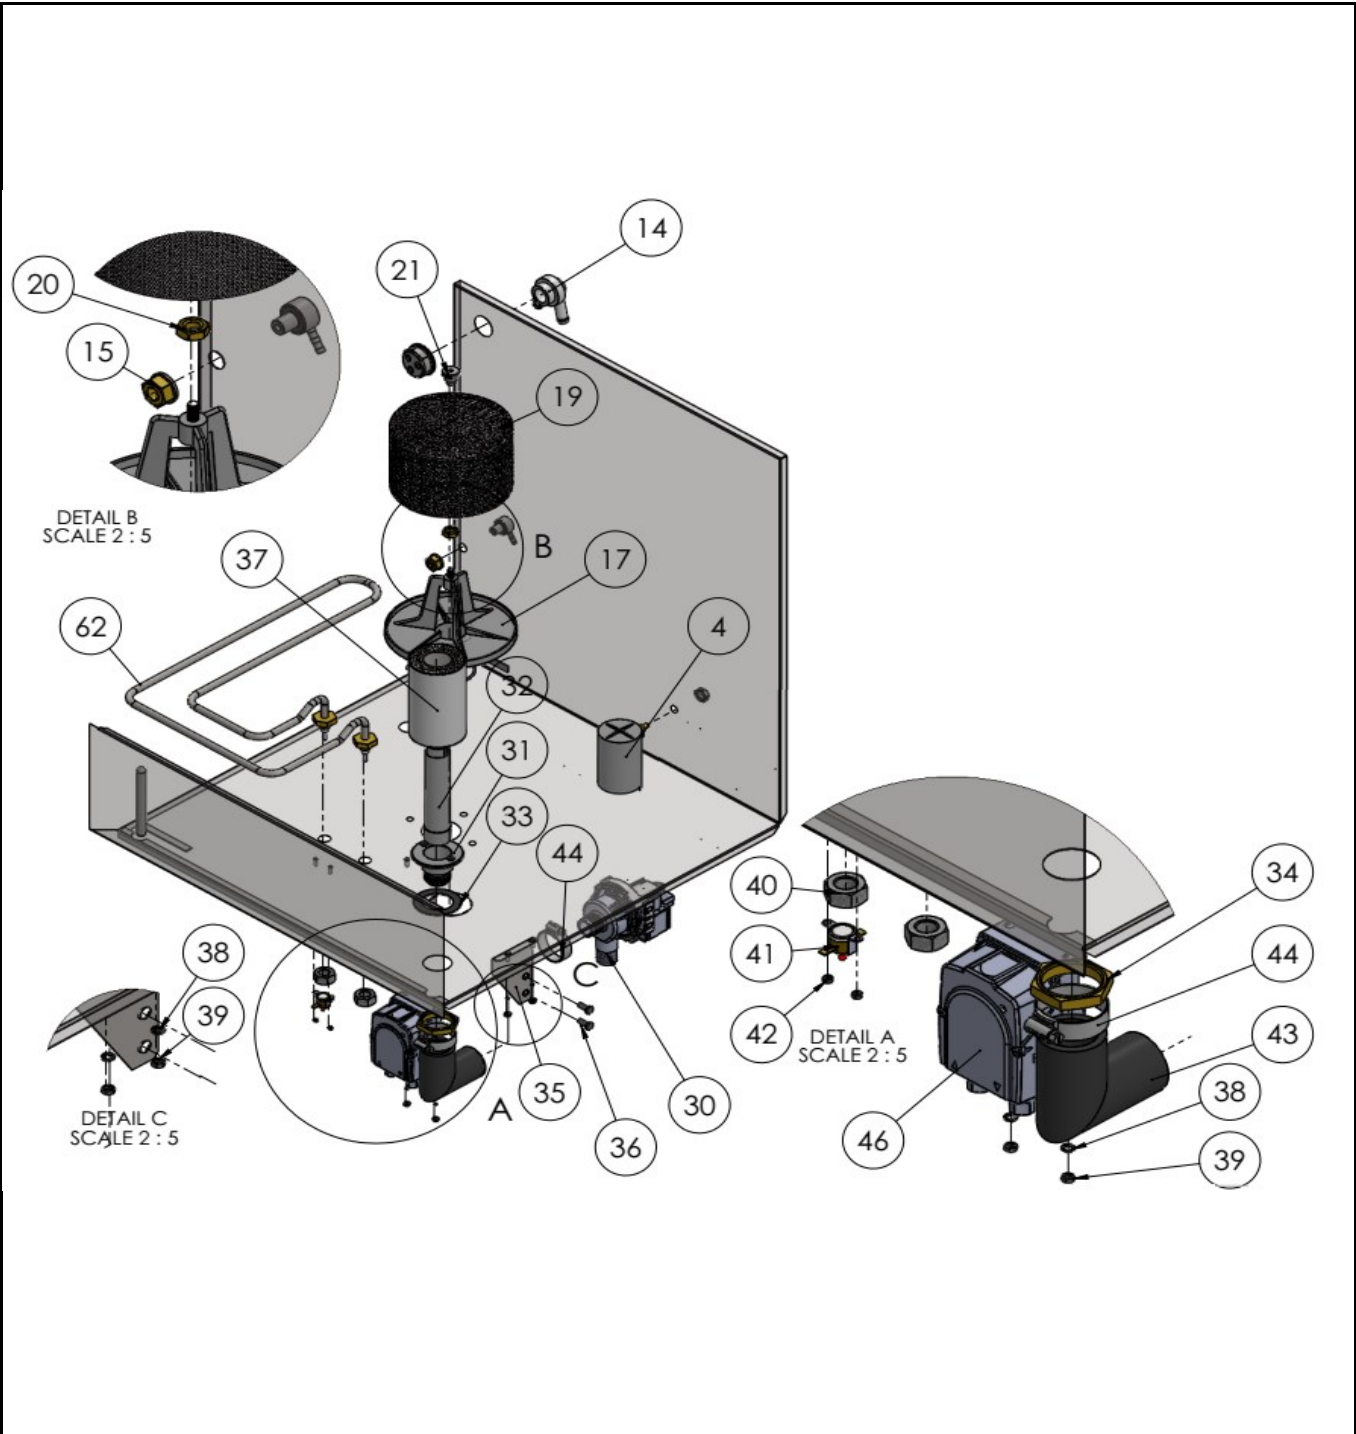

Drawing

Tools for Chefs

Hendi B.V.
Steenoven 21
3911 TX Rhenen
The Netherlands

Batch #
181797 and up

Appliance part#
233047

Description
Dishwasher K50 with drainpump

Date	14-11-2023	Revision #	1.0
Revision	First Bill of Materials (BOM)