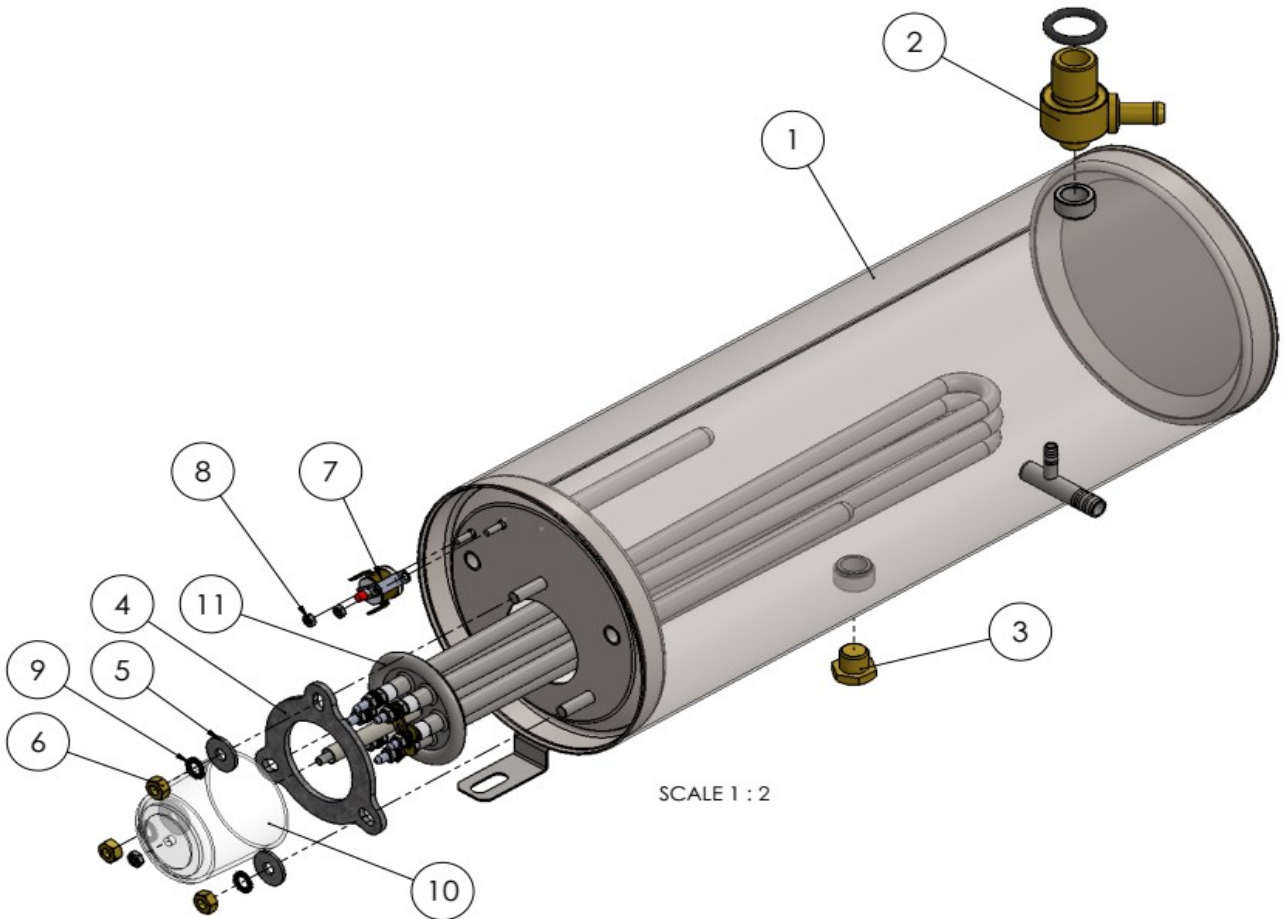

233047

Description

Dishwasher K50 with drainpump

Date 14-11-2023

Revision #

1.0

Revision First Bill of Materials (BOM)