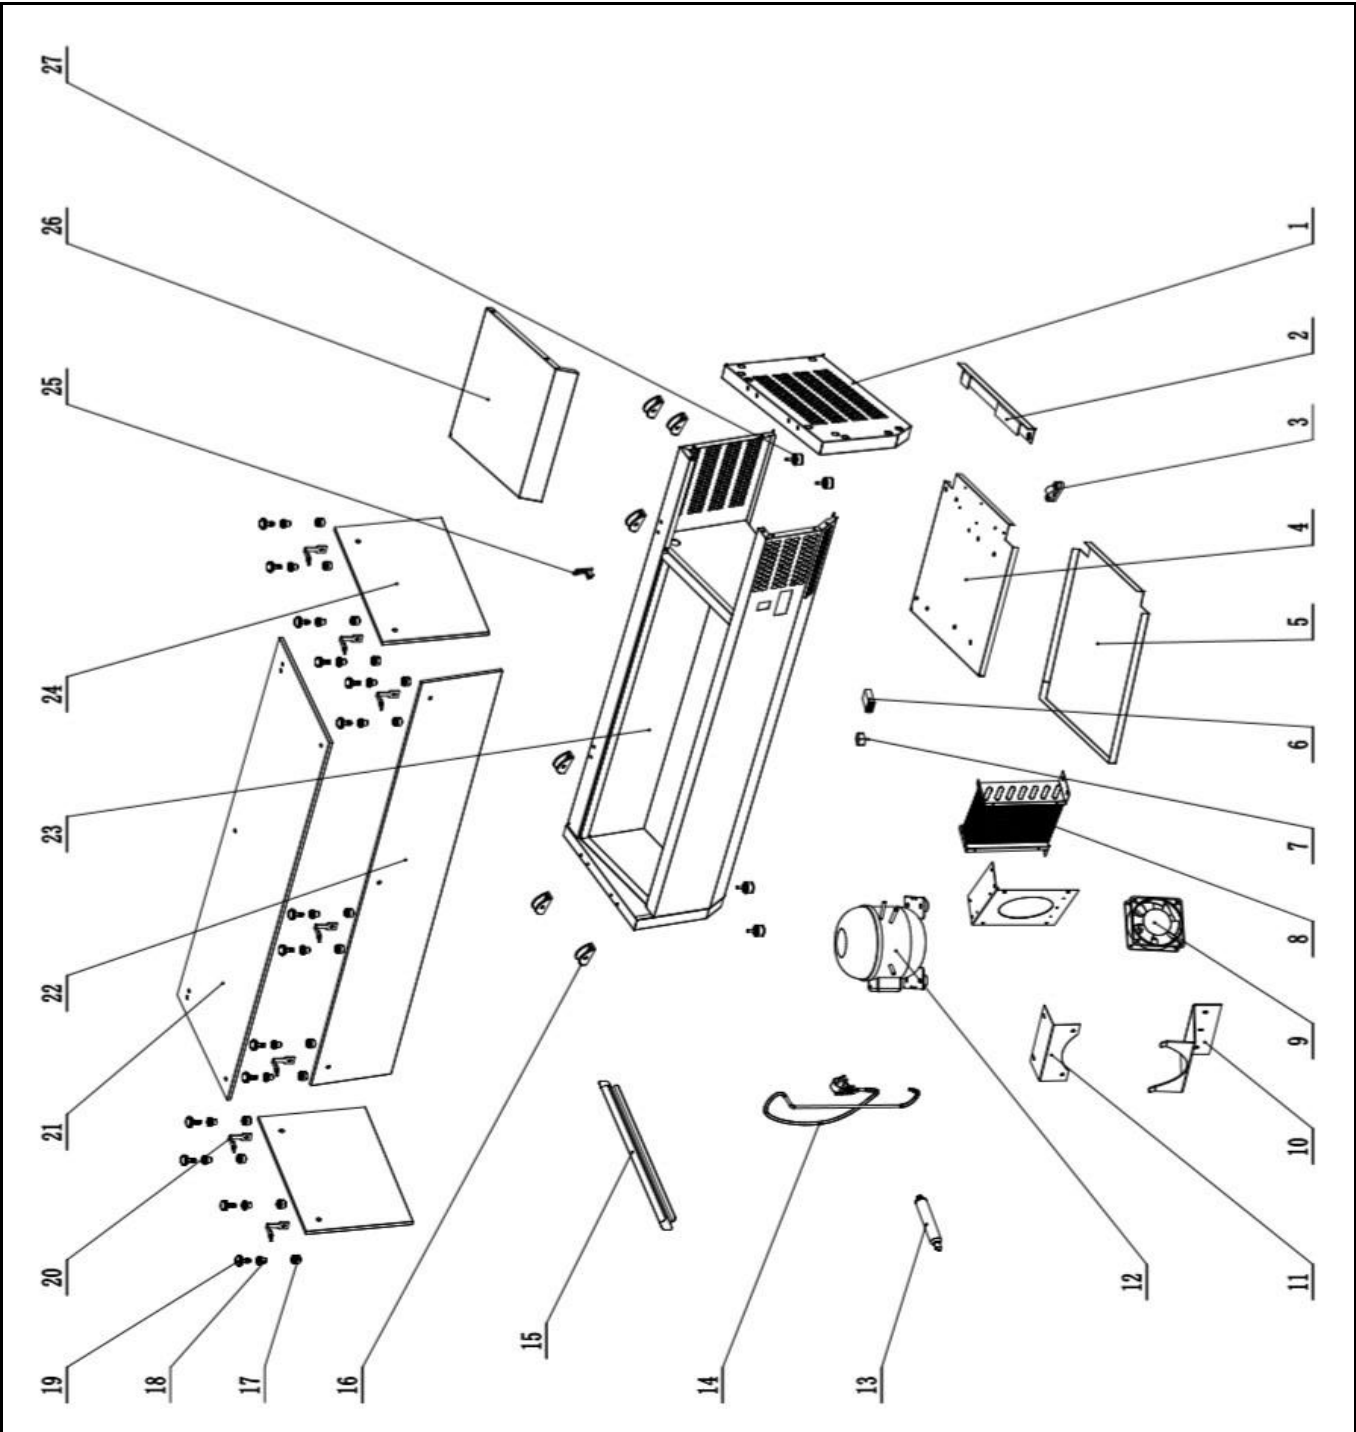

Drawing

Tools for Chefs

Hendi B.V.
Steenoven 21
3911 TX Rhenen
The Netherlands

Batch #
171430 and up

Appliance part#
232972

Description
Refrigerated countertop server 6x GN $\frac{1}{3}$

Date	19-08-2020	Revision #	1.0
Revision	First Bill of Materials (BOM)