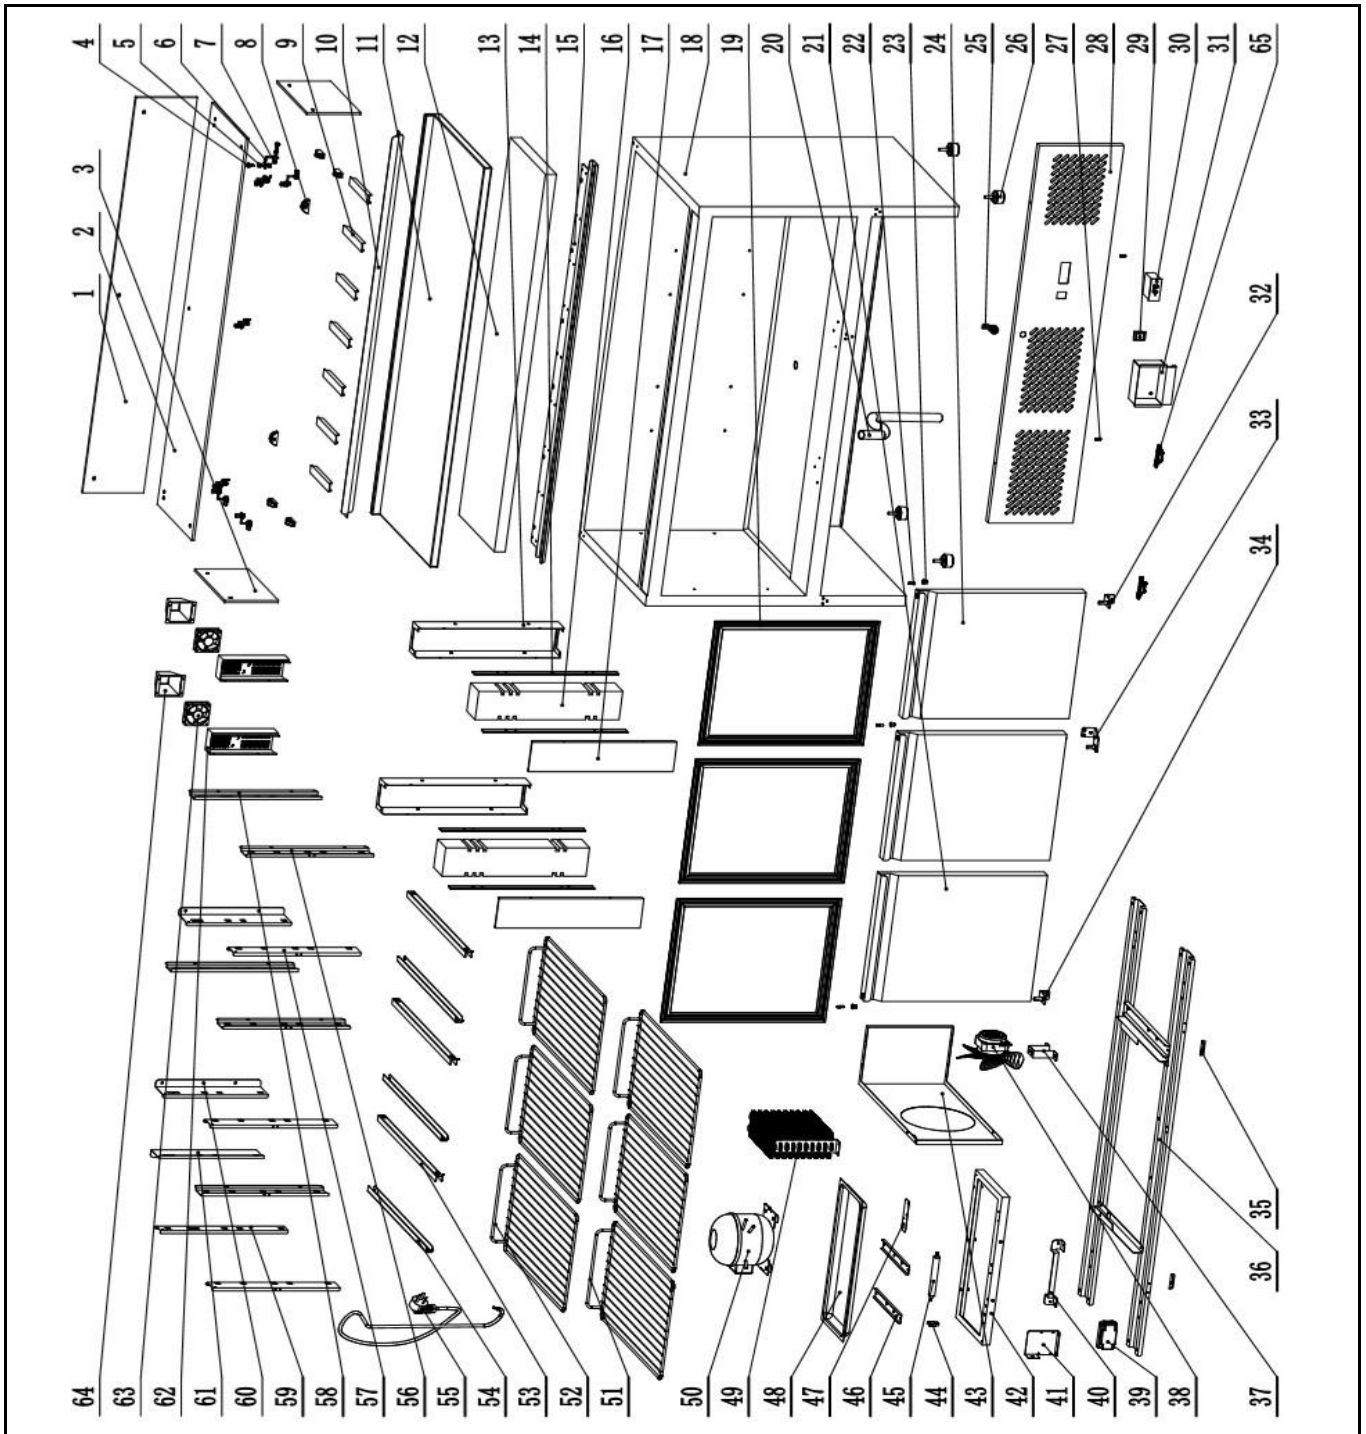

Three door pizza counter 380L

Date 19-08-2020

Revision #

1.0

Revision First Bill of Materials (BOM)

Bill of materials (BOM)

 <p>Hendi B.V. Steenoven 21 3911 TX Rhenen The Netherlands</p>	Batch #	Appliance part#
	181921 and up	232873
	Description	
Three door pizza counter 380L		

Date	19-08-2020	Revision #	1.0
Revision	First Bill of Materials (BOM)		

Item	Description	Part#	Quantity	Remark	Picture
1	Back glass plate	956557	1		
2	Upper glass plate	956564	1		
3	Left/right glass plate	956571	2		
4	Screw	nss	14	Available as 956328	
5	Stand-off	nss	14	Available as 956328	
6	Angle bracket	956328	7	Incl. item 4, 5 and 7	
7	Nut	nss	14	Available as 956328	
8	Fixture glass	931639	6		
9	Adaptor bar	956588	7		
10	Bracket	n/a	1		
11	Marble top cover	n/a	1		
12	Top Cover	n/a	1		
13	Bracket	n/a	2		
14	Plastic cover	n/a	4		
15	Bracket	n/a	1		
16	Housing pilar	n/a	2		
17	Housing pilar cover	n/a	2		
18	Frame	n/a	1		
19	Door gasket	956359	3		
20	Drain pipe	n/a	1		
21	Door assembly (left)	n/a	1		
22	Door hinge (top)	n/a	3		
23	Door hinge sleeve	nss	3		
24	Door assembly (right)	n/a	2		
25	Lock	n/a	1		
26	Feet	931523	4		
27	Front panel hinge	n/a	2		
28	Front panel	n/a	1		
29	Switch	205426	1		
30	Digital controller	956366	1		
31	Digital controller cover	n/a	1		
32	Door hinge (bottom-right)	956380	1		
33	Door hinge (bottom-middle)	956502	1		
34	Door hinge (bottom-left)	956373	1		
35	Front panel bracket	n/a	2		
36	Frame bracket	n/a	1		
37	Condensor fan bracket	n/a	1		
38	Condensor fan	956397	1		
39	PCB housing	n/a	1		
40	Bracket	n/a	1		
41	PCB housing bracket	n/a	1		
42	Water tray bracket	n/a	1		
43	Airflow bracket	n/a	1		
44	Dryer filter holder	n/a	1		
45	Dryer filter	n/a	1		
46	Compressor bracket	n/a	2		
47	Bracket	n/a	1		
48	Water tray	n/a	1		
49	Condensor	n/a	1		
50	Compressor (HYE125MHU)	950784	1		
51	Shelf	n/a	0		
52	Shelf	956403	3		
53	Shelf holder (right)	nss	3		
54	Shelf holder (left)	nss	3		