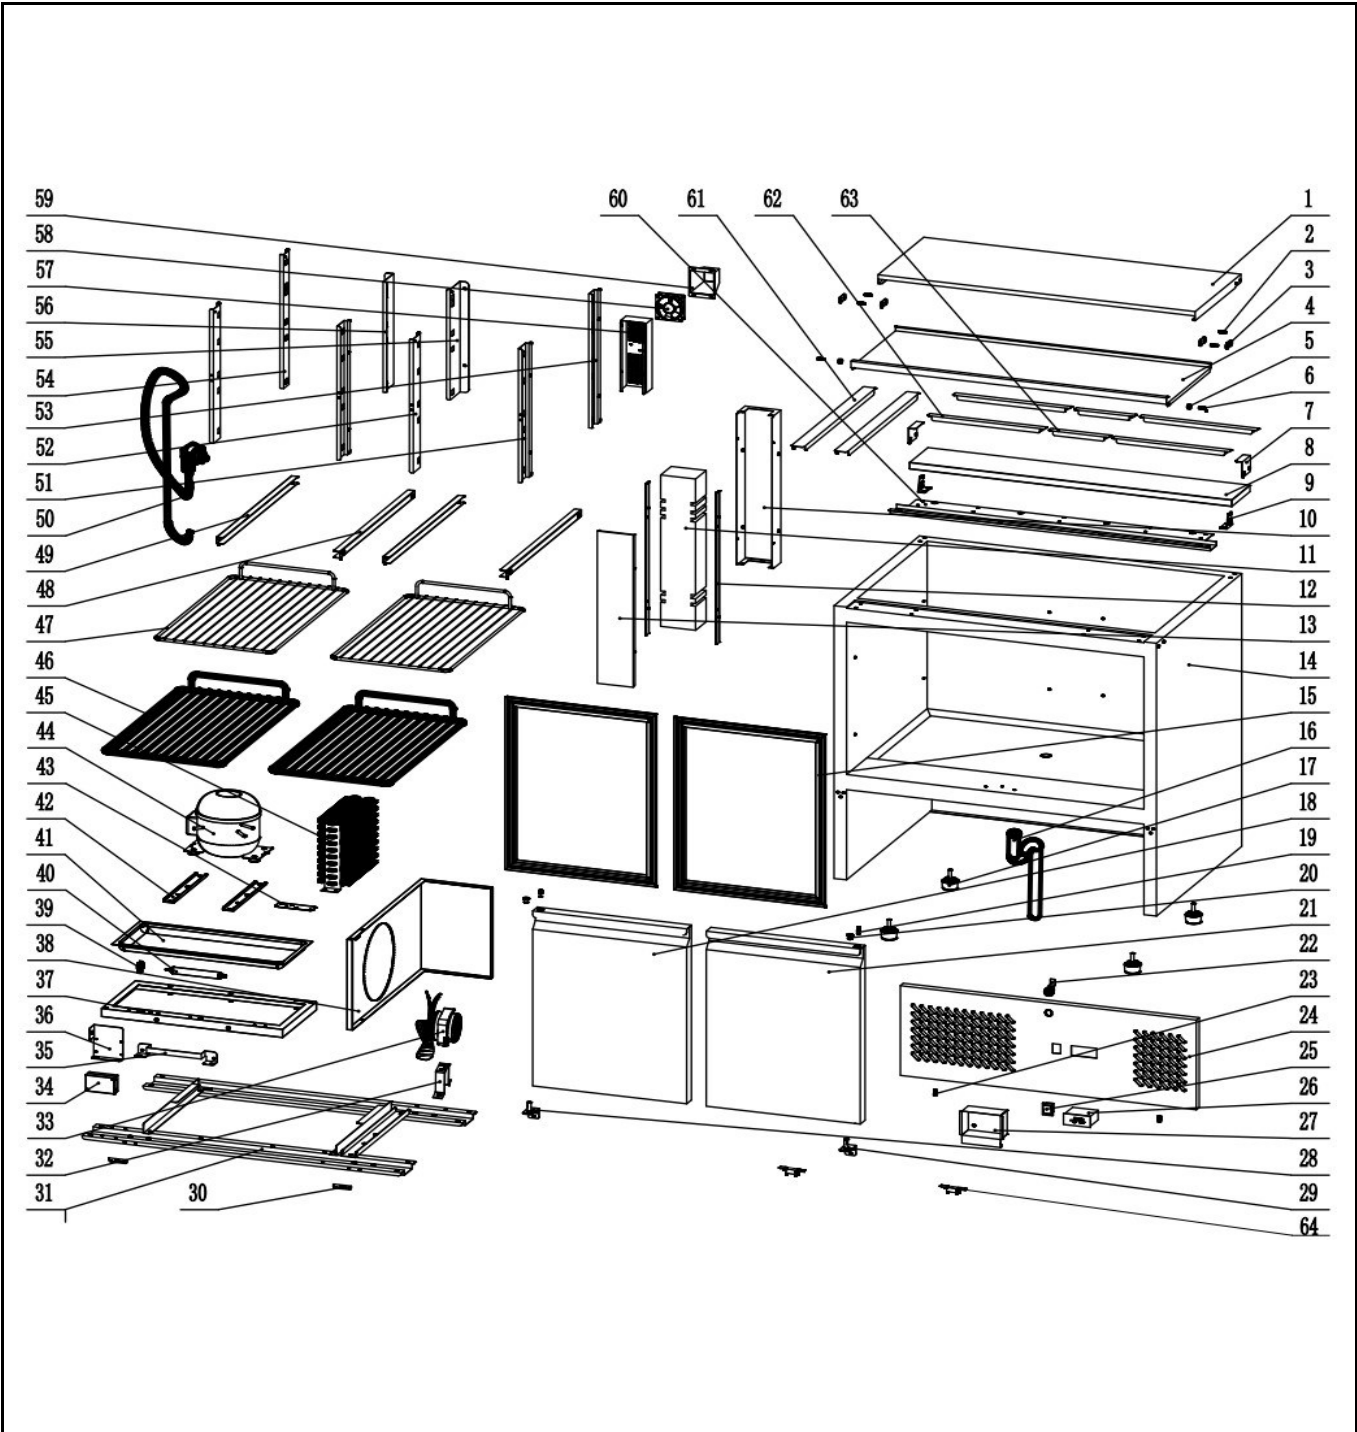

Drawing

Hendi B.V.
Steenoven 21
3911 TX Rhenen
The Netherlands

Batch #
190293 and up

Appliance part#
232804

Description
Salad counter

Date	21-06-2021	Revision #	1.1
Revision	New model.