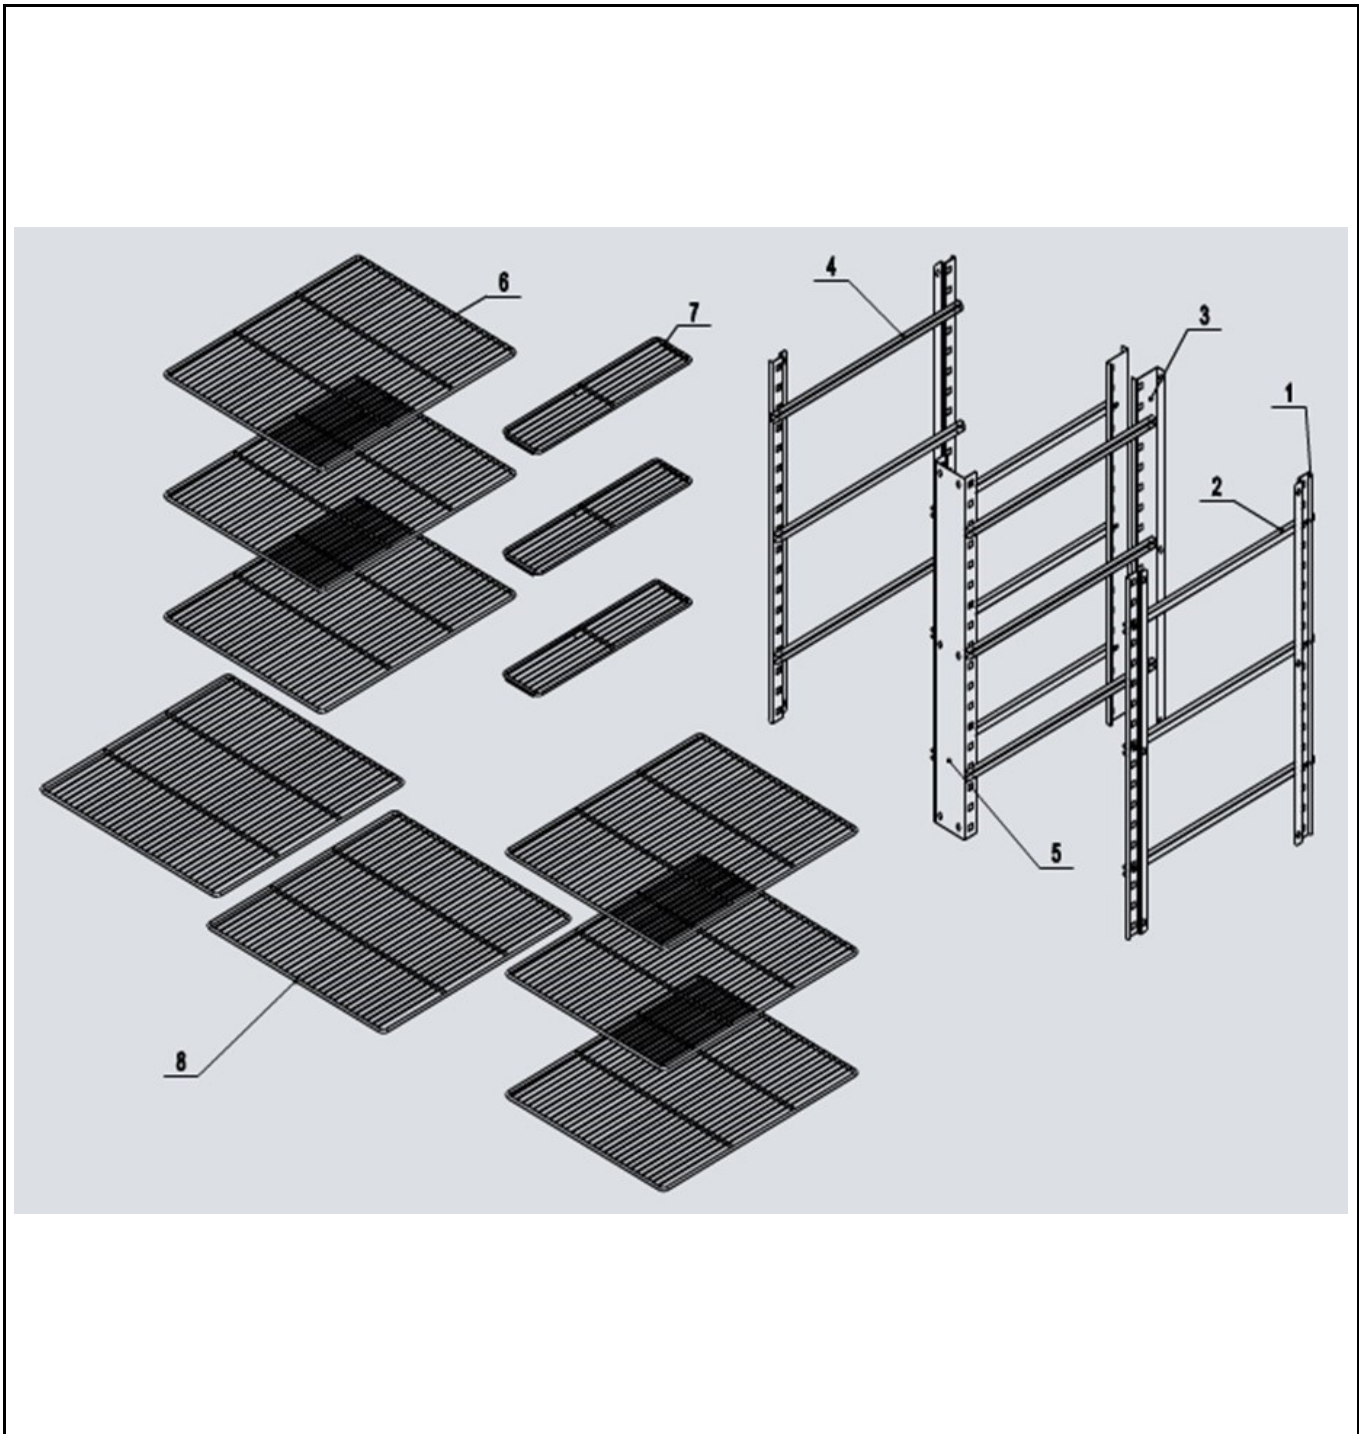

Drawing

HENDI

Tools for Chefs

Hendi B.V.

Steenoven 21
3911 TX Rhenen
The Netherlands

Batch #

180080 until
193615

Appliance part#

232149

Description

Freezer with 2 doors 1300L Profi Line

Date 03-11-2021

Revision #

1.2

Revision New model

Bill of materials (BOM)

<b style="font-size: 24px; margin-left: 10px;">HENDI Tools for Chefs Hendi B.V. Steenoven 21 3911 TX Rhenen The Netherlands	Batch #	Appliance part#
	180080 until 193615	232149
	Description	
Freezer with 2 doors 1300L Profi Line		

Date	03-11-2021	Revision #	1.2
Revision	New model		

Item	Description	Part#	Quantity	Remark	Picture
1	Shelf holder bracket (sides)	n/a	4		
2	Shelf holder (right)	nss	6	Available as 936127	
3	Shelf holder bracket (middle-back)	n/a	2		
4	Shelf holder (left)	936207	6	Incl. item 2	
5	Shelf holder bracket (middle-front)	n/a	1		
6	Shelf	936191	6		
7	Shelf (center)	n/a	3		
8	Shelf (bottom)	n/a	2		

n/a   -> not available

nss   -> not sold separately