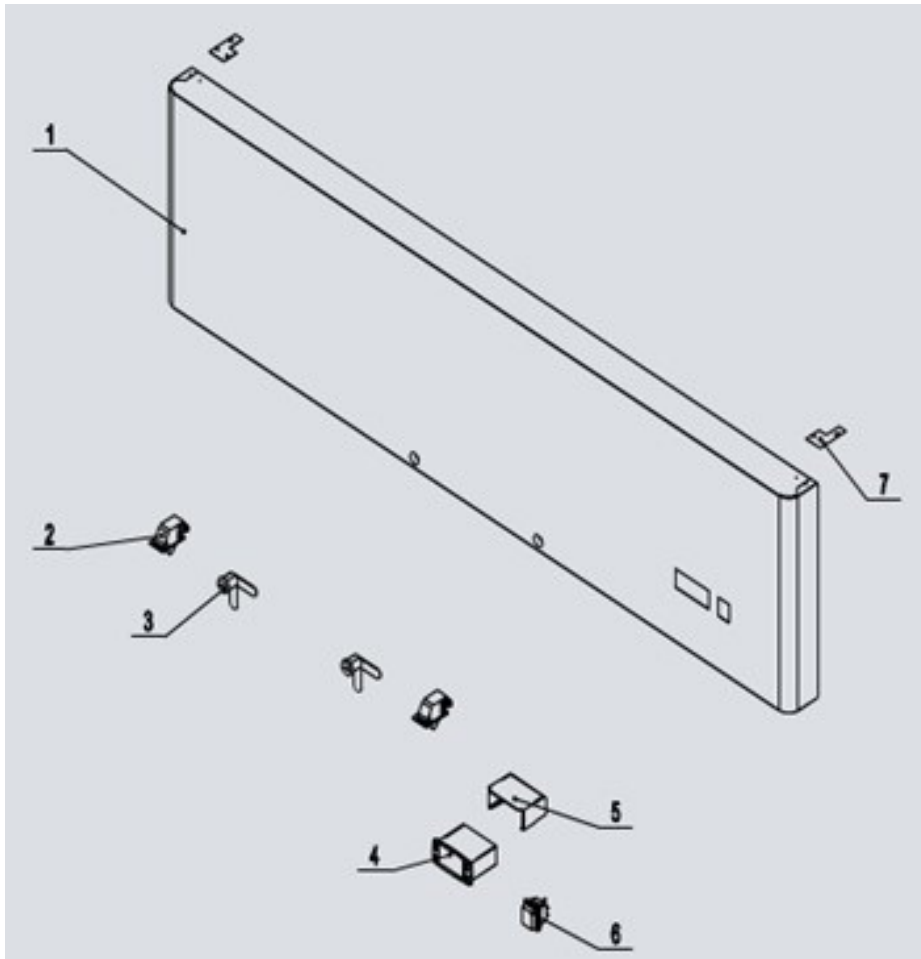

Bill of materials (BOM)

<b style="font-size: 24px; margin-left: 10px;">HENDI Tools for Chefs Hendi B.V. Steenoven 21 3911 TX Rhenen The Netherlands	Batch #	Appliance part#
	180080 until 193615	232149
	Description	
Freezer with 2 doors 1300L Profi Line		

Date	03-11-2021	Revision #	1.2
Revision	New model		

Item	Description	Part#	Quantity	Remark	Picture
1	Front panel assembly	n/a	1	See drawing 2 and BOM 2	
2	Door assembly	n/a	1	See drawing 3 and BOM 3	
3	Divider bar assembly	n/a	1	See drawing 6 and BOM 6	
4	Evaporator assembly	n/a	1	See drawing 4 and BOM 4	
5	Compressor/condensor assembly	n/a	1	See drawing 5 and BOM 5	
6	Cabinet assembly	n/a	1	See drawing 6 and BOM 6	
8	Shelf assembly	n/a	1	See drawing 7 and BOM 7	
9	Deflector	n/a	2		
10	Deflector bracket	n/a	2		
11	Drain protector	n/a	1		
12	LED driver	957974	1		
13	Wire frame (top)	n/a	1		
14	Wire frame (back-left)	n/a	1		
15	Wire frame (back-right)	n/a	1		
16	Drain box cover	n/a	1		
17	Swivel wheel with brake	944707	2		
18	Swivel wheel without brake	944714	2		

n/a -> not available

nss -> not sold separately

Drawing

Tools for Chefs

Hendi B.V.
Steenoven 21
3911 TX Rhenen
The Netherlands

Batch #

180080 until
193615

Appliance part#

232149

Description

Freezer with 2 doors 1300L Profi Line

Date 03-11-2021

Revision #

1.2

Revision New model