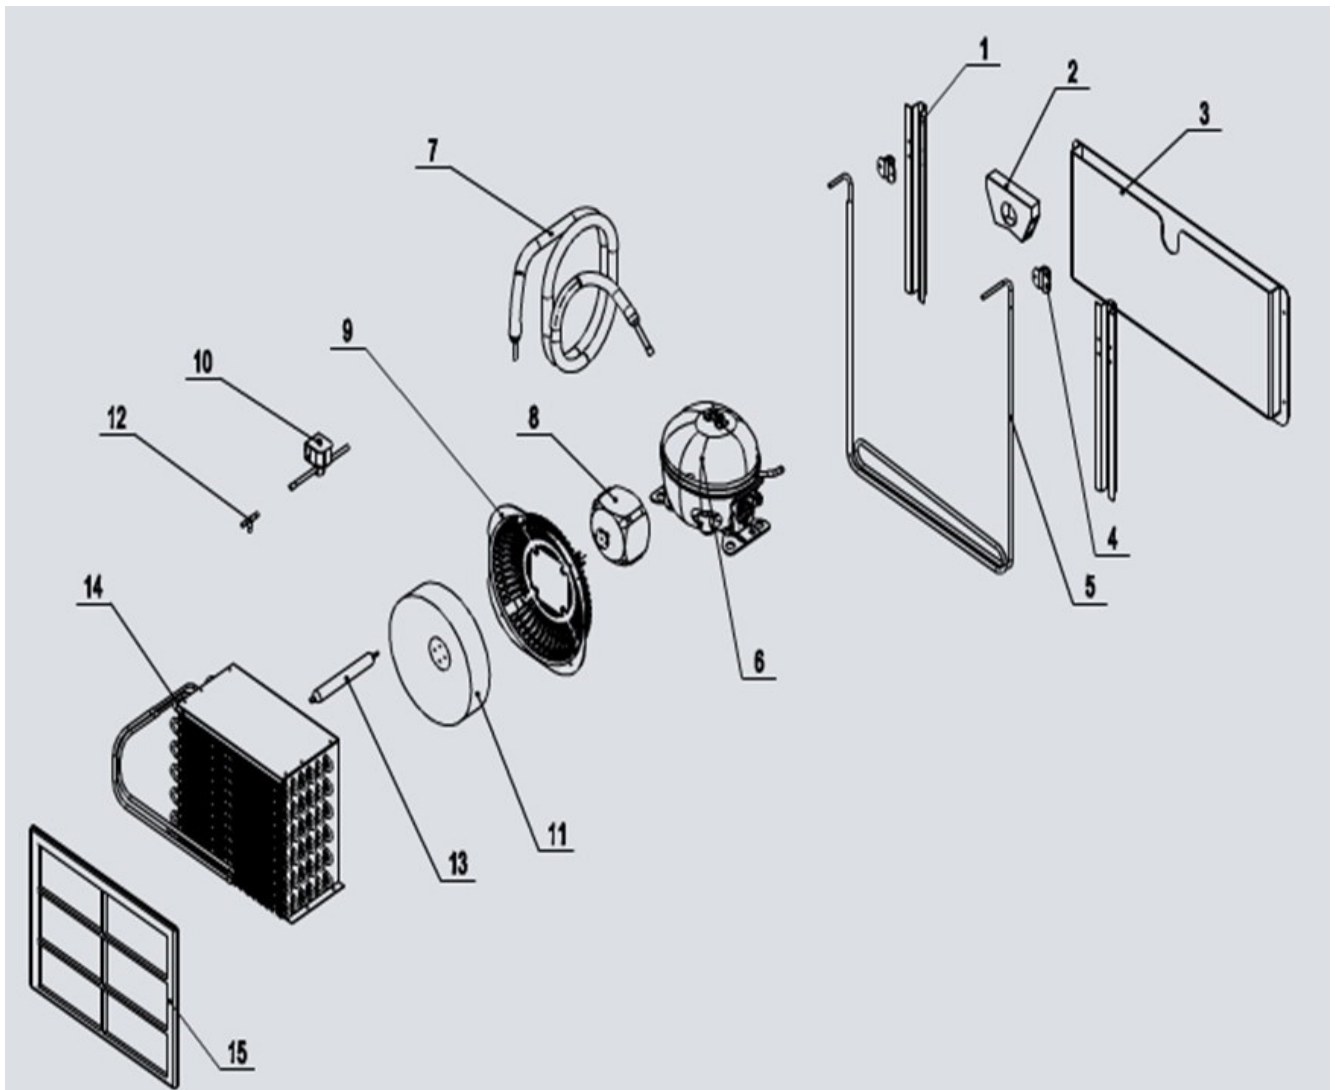

Bill of materials (BOM)

<b style="font-size: 24pt; margin-left: 10px;">HENDI Tools for Chefs Hendi B.V. Steenoven 21 3911 TX Rhenen The Netherlands	Batch #	Appliance part#
	180080 until 193615	232149
	Description	
Freezer with 2 doors 1300L Profi Line		

Date	03-11-2021	Revision #	1.2
Revision	New model		

Item	Description	Part#	Quantity	Remark	Picture
1	Evaporator	958179	1		
2	Evaporator cover (left)	n/a	1		
3	Airflow bracket (left)	n/a	1		
4	Airflow bracket (middle)	n/a	1		
5	Airflow bracket (right)	n/a	1		
6	Evaporator cover (right)	n/a	1		
7	Drain hose heater	958094	1		
8	Drain hose connector B	nss	1		
9	Evaporator drain pan	958193	1	Incl.item 8,10,11,12 and 13	
10	Evaporator drain pan heater	nss	1		
11	Drain hose connector A	nss	1		
12	Drain pan insulation	nss	1		
13	Drain pan cover	nss	1		
14	Room temperature probe	958018	1		
15	Evaporator temperature probe	958025	1		
16	Evaporator fan bracket	n/a	2		
17	Evaporator fan motor	958001	2		
18	Evaporator fan blade	n/a	2		
19	Evaporator cover (front)	n/a	1		
20	Evaporator fan cover	n/a	2		
21	LED light	958032	1		
22	LED light cover	958056	1		

n/a -> not available

nss -> not sold separately

Drawing

Hendi B.V.
Steenoven 21
3911 TX Rhenen
The Netherlands

Batch #
180080 until
193615

Appliance part#
232149

Description
Freezer with 2 doors 1300L Profi Line

Date 03-11-2021

Revision # 1.2

Revision New model