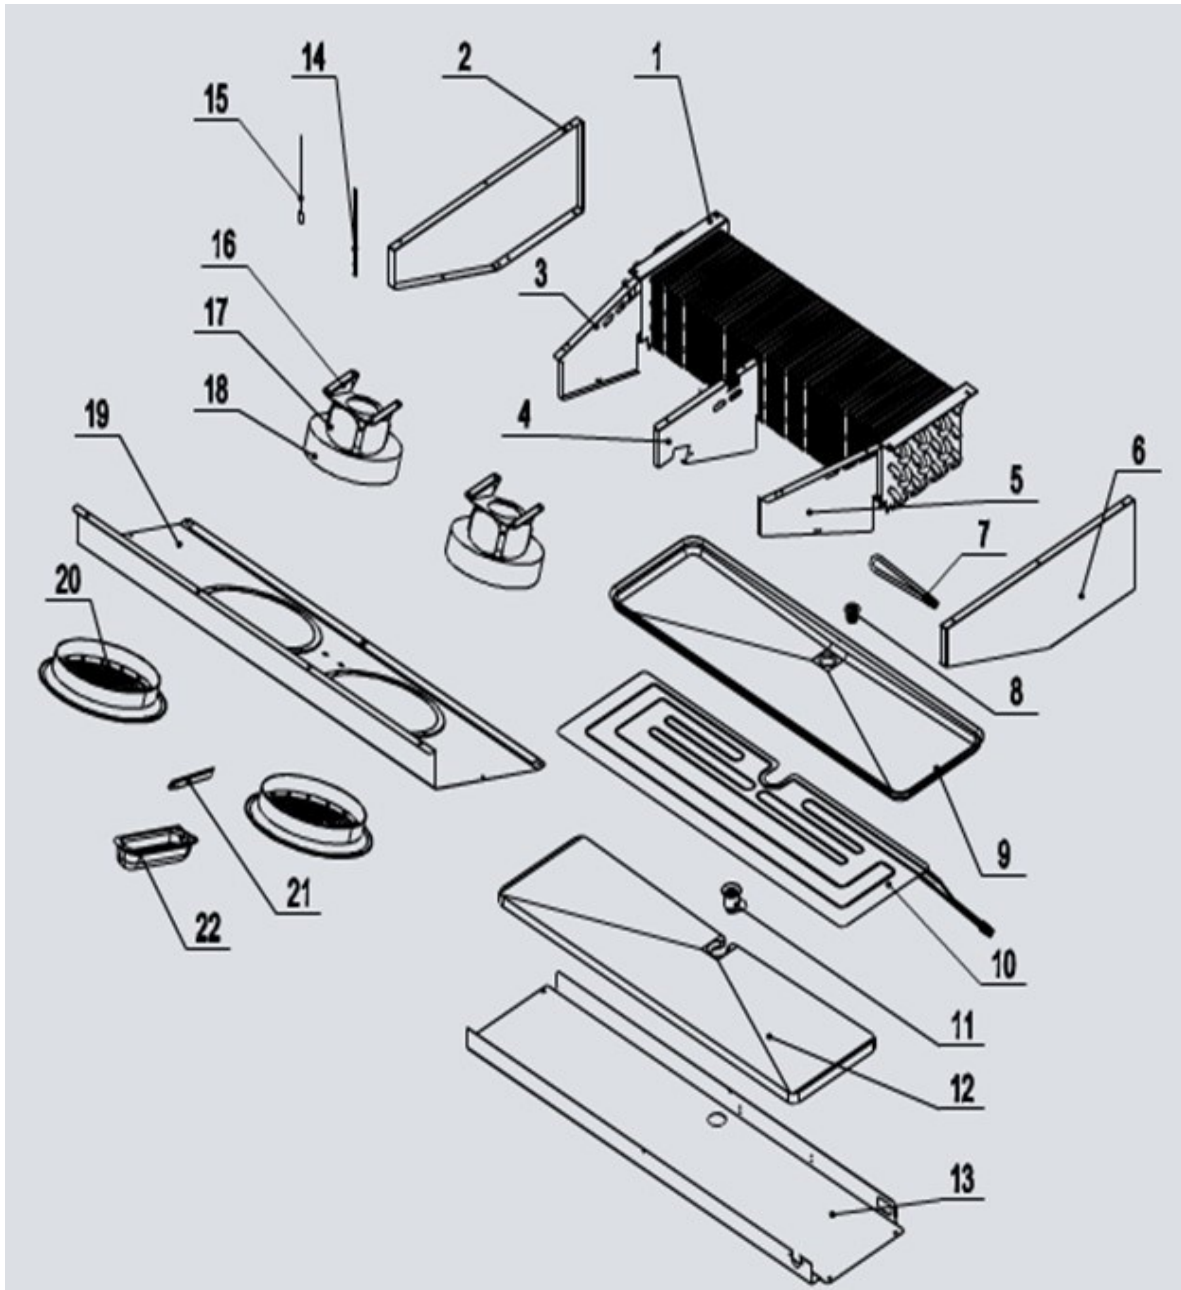

Drawing

Tools for Chefs

Hendi B.V.

Steenoven 21
3911 TX Rhenen
The Netherlands

Batch #

180080 until
193615

Appliance part#

232149

Description

Freezer with 2 doors 1300L Profi Line

Date 03-11-2021

Revision #

1.2

Revision New model

Bill of materials (BOM)

<b style="font-size: 24pt; margin-left: 10px;">HENDI Tools for Chefs Hendi B.V. Steenoven 21 3911 TX Rhenen The Netherlands	Batch #	Appliance part#
	180080 until 193615	232149
	Description	
Freezer with 2 doors 1300L Profi Line		

Date	03-11-2021	Revision #	1.2
Revision	New model		

Item	Description	Part#	Quantity	Remark	Picture
1	Evaporator	958179	1		
2	Evaporator cover (left)	n/a	1		
3	Airflow bracket (left)	n/a	1		
4	Airflow bracket (middle)	n/a	1		
5	Airflow bracket (right)	n/a	1		
6	Evaporator cover (right)	n/a	1		
7	Drain hose heater	958094	1		
8	Drain hose connector B	nss	1		
9	Evaporator drain pan	958193	1	Incl.item 8,10,11,12 and 13	
10	Evaporator drain pan heater	nss	1		
11	Drain hose connector A	nss	1		
12	Drain pan insulation	nss	1		
13	Drain pan cover	nss	1		
14	Room temperature probe	958018	1		
15	Evaporator temperature probe	958025	1		
16	Evaporator fan bracket	n/a	2		
17	Evaporator fan motor	958001	2		
18	Evaporator fan blade	n/a	2		
19	Evaporator cover (front)	n/a	1		
20	Evaporator fan cover	n/a	2		
21	LED light	958032	1		
22	LED light cover	958056	1		

n/a -> not available

nss -> not sold separately