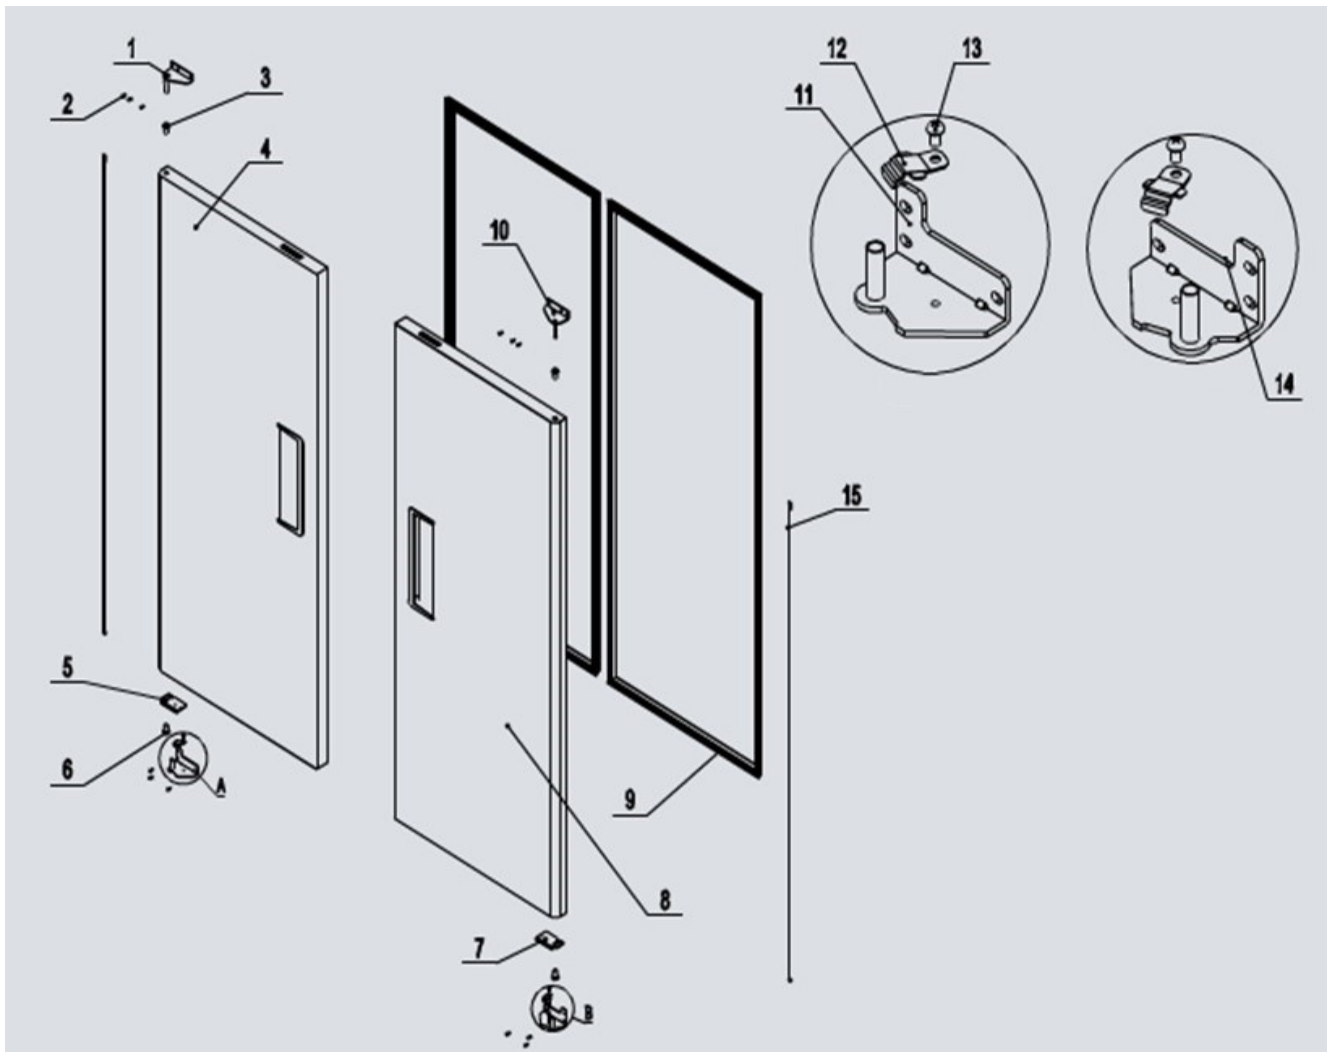

Drawing

Tools for Chefs

Hendi B.V.
Steenoven 21
3911 TX Rhenen
The Netherlands

Batch #

180080 until
193615

Appliance part#

232149

Description

Freezer with 2 doors 1300L Profi Line

Date 03-11-2021

Revision #

1.2

Revision New model

Bill of materials (BOM)

<b style="font-size: 24px; margin-left: 10px;">HENDI Tools for Chefs Hendi B.V. Steenoven 21 3911 TX Rhenen The Netherlands	Batch #	Appliance part#
	180080 until 193615	232149
	Description	
Freezer with 2 doors 1300L Profi Line		

Date	03-11-2021	Revision #	1.2
Revision	New model		

Item	Description	Part#	Quantity	Remark	Picture
1	Hinge (top-left)	948347	1		
2	Screw (M5x12)	n/a	12		
3	Hinge sleeve (top)	n/a	2		
4	Door (left)	n/a	1		
5	Door brake (left)	n/a	1		
6	Hinge sleeve (bottom)	n/a	2		
7	Door brake (right)	n/a	1		
8	Door (right)	n/a	1		
9	Door gasket (1565x680mm)	945704	2		
10	Hinge (top-right)	948354	1		
11	Hinge (bottom-left)	948378	1		
12	Door brake (bottom hinge)	n/a	2		
13	Screw (M6x8)	n/a	2		
14	Hinge (bottom-right)	948361	1		
15	Door spring	n/a	2		

n/a -> not available

nss -> not sold separately