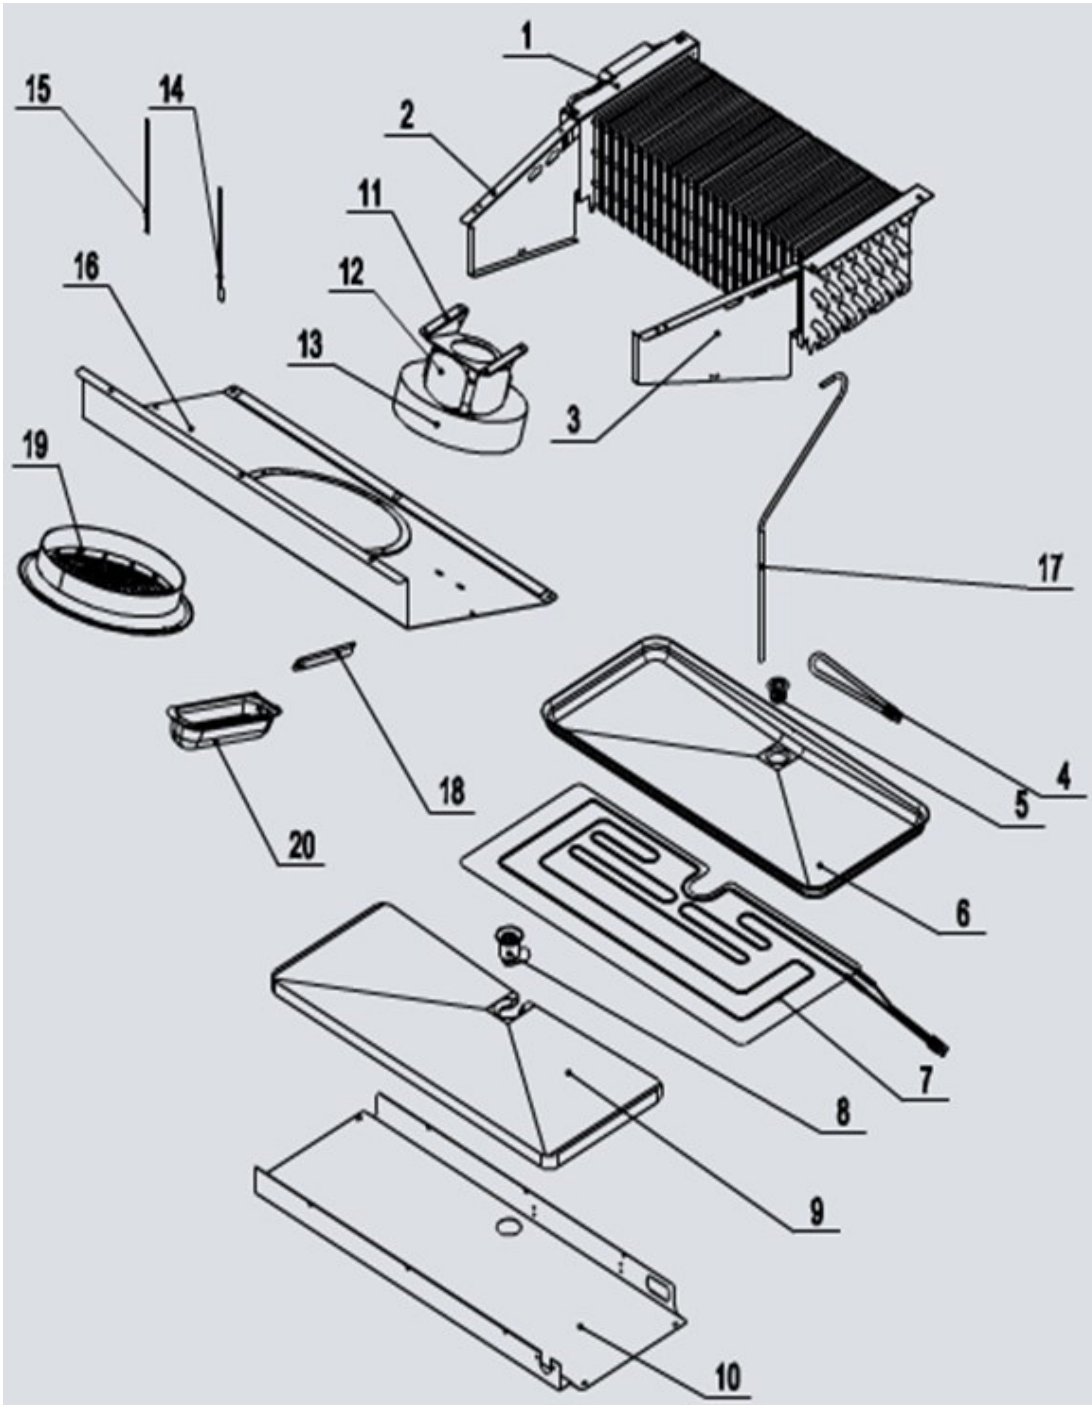

Drawing

Tools for Chefs

Hendi B.V.
Steenoven 21
3911 TX Rhenen
The Netherlands

Batch #

172358 until
193615

Appliance part#

232132

Description

Freezer 670L Profi Line

Date 03-11-2021

Revision #

1.2

Revision New model

Bill of materials (BOM)

<b style="font-size: 24px; margin-left: 10px;">HENDI Tools for Chefs Hendi B.V. Steenoven 21 3911 TX Rhenen The Netherlands	Batch #	Appliance part#
	172358 until 193615	232132
	Description	
Freezer 670L Profi Line		

Date	03-11-2021	Revision #	1.2
Revision	New model		

Item	Description	Part#	Quantity	Remark	Picture
1	Evaporator	958155	1		
2	Evaoprator cover (left)	n/a	1		
3	Evaporator cover (right)	n/a	1		
4	Drain hose heater	958087	1		
5	Drain hose connector B	nss	1		
6	Evaporator drain pan	943427	1	Incl. item 5, 7, 8, 9 and 10	
7	Evaporator drain pan heater	nss	1		
8	Drain hose connector A	nss	1		
9	Evaporator drain pan insulation	nss	1		
10	Evaporator drain pan cover	nss	1		
11	Evaporator fan bracket	n/a	1		
12	Evaporator fan motor	958001	1		
13	Evaporator fan blade	n/a	1		
14	Room temperature probe	958018	1		
15	Evaporator temperature probe	958025	1		
16	Evaporator cover (front)	n/a	1		
17	Defrost pipe	n/a	1		
18	LED light	958049	1		
19	Evaporator fan cover	n/a	1		
20	LED light cover	958056	1		

n/a -> not available

nss -> not sold separately