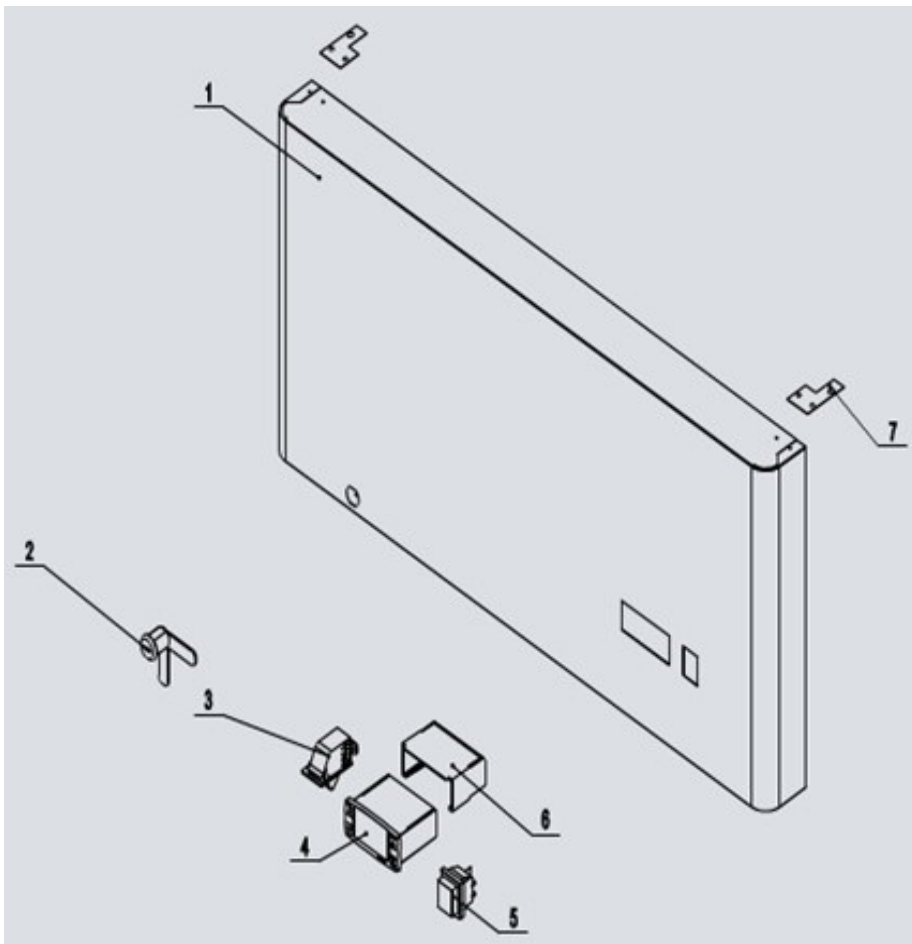

Bill of materials (BOM)

<b style="font-size: 24px; margin-left: 10px;">HENDI Tools for Chefs Hendi B.V. Steenoven 21 3911 TX Rhenen The Netherlands	Batch #	Appliance part#
	172358 until 193615	232132
	Description	
Freezer 670L Profi Line		

Date	03-11-2021	Revision #	1.2
Revision	New model		

Item	Description	Part#	Quantity	Remark	Picture
1	Door assembly	n/a	1	See drawing 3 and BOM 3	
2	Front panel assembly	n/a	1	See drawing 2 and BOM 2	
3	Evaporator assembly	n/a	1	See drawing 4 and BOM 4	
4	Compressor/condensor assembly	n/a	1	See drawing 5 and BOM 5	
5	Cabinet assembly	n/a	1	See drawing 6 and BOM 6	
6	Shelf holder bracket	n/a	4		
7	Shelf holder (right)	nss	3	Available as 936207	
8	Shelf	936191	3		
9	Shelf holder (left)	936207	3	Incl. item 7	
10	Shelf (bottom)	n/a	1		
11	Deflector	n/a	1		
12	Deflector bracket	n/a	2		
13	LED driver	957974	1		
14	Wire frame (top)	n/a	1		
15	Wire frame (back-left)	n/a	1		
16	Drain protector	n/a	1		
17	Wire frame (back-right)	n/a	1		
18	Drain pan cover	n/a	1		
19	Swivel wheel with brake	944707	2		
20	Swivel wheel without brake	944714	2		

n/a -> not available

nss -> not sold separately

Drawing

Tools for Chefs

Hendi B.V.
Steenoven 21
3911 TX Rhenen
The Netherlands

Batch #

172358 until
193615

Appliance part#

232132

Description

Freezer 670L Profi Line

Date 03-11-2021

Revision #

1.2

Revision New model