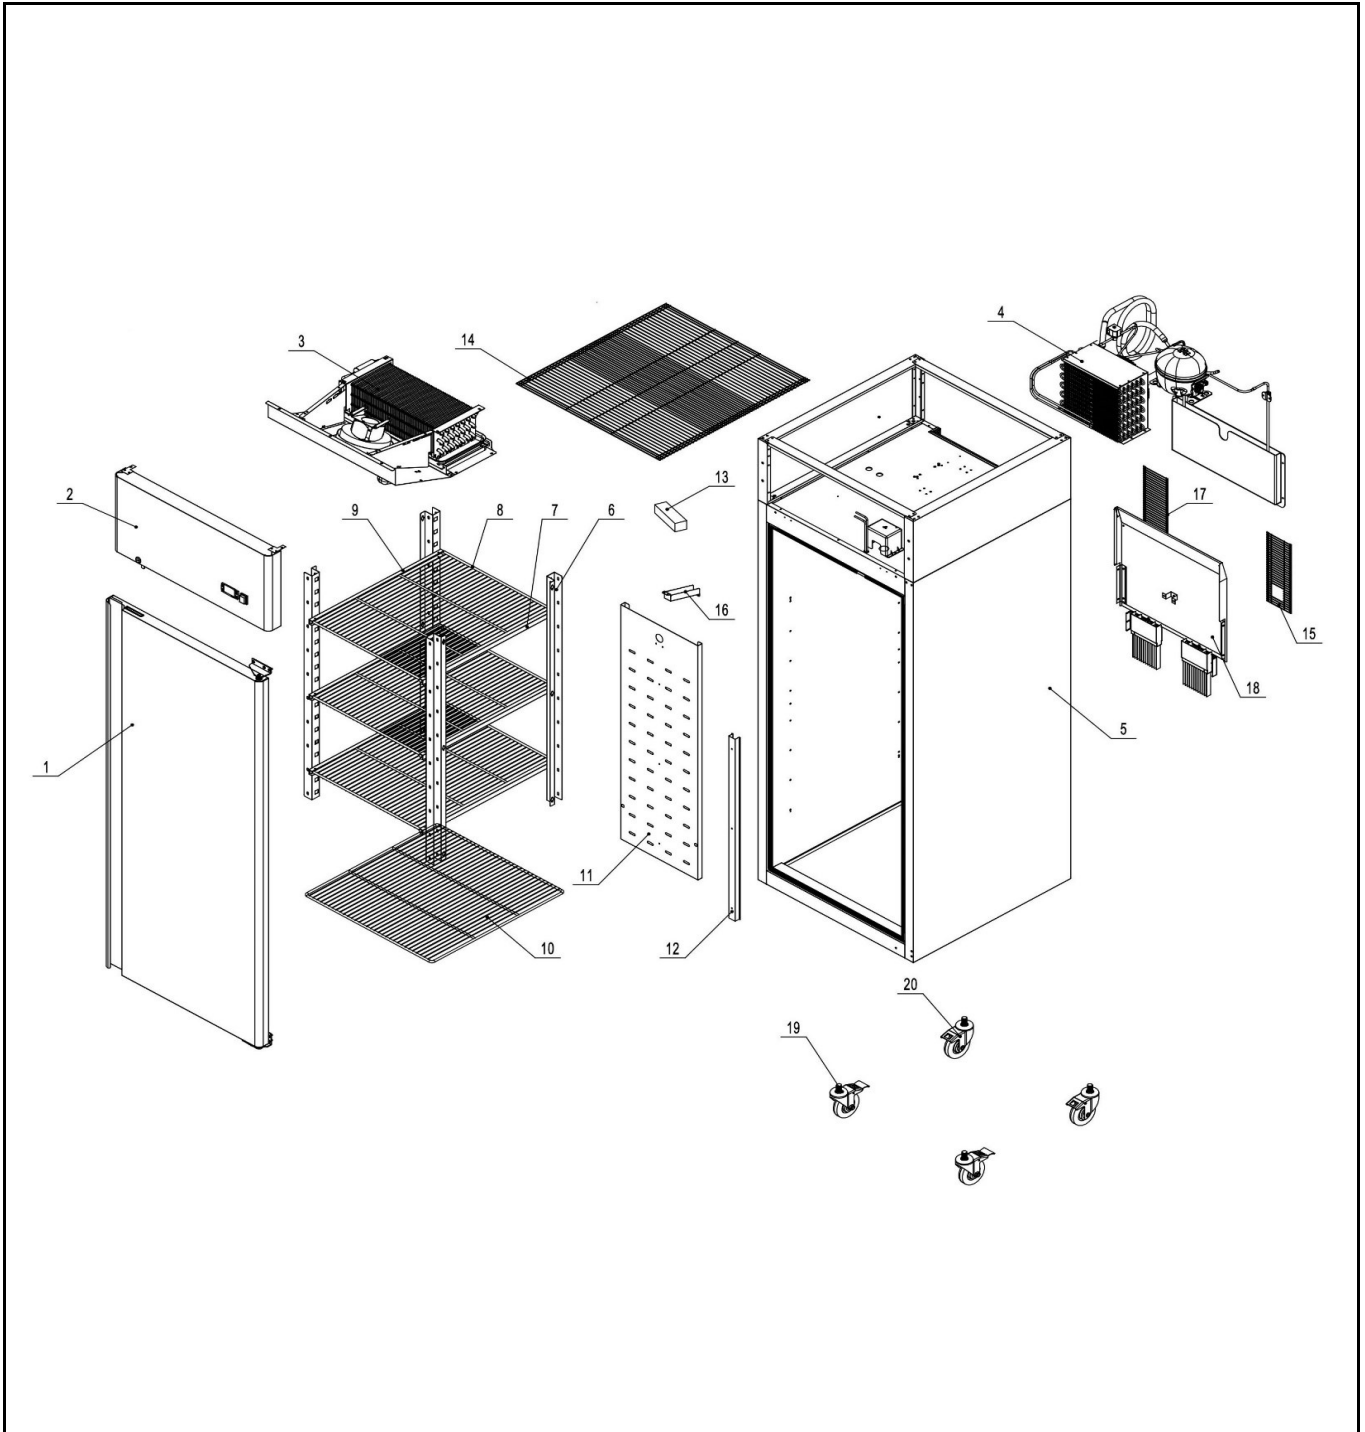

Drawing

Tools for Chefs

Hendi B.V.
Steenoven 21
3911 TX Rhenen
The Netherlands

Batch #

172358 until
193615

Appliance part#

232132

Description

Freezer 670L Profi Line

Date 03-11-2021

Revision #

1.2

Revision New model

Bill of materials (BOM)

<b style="font-size: 24px; margin-left: 10px;">HENDI Tools for Chefs Hendi B.V. Steenoven 21 3911 TX Rhenen The Netherlands	Batch #	Appliance part#
	172358 until 193615	232132
	Description	
Freezer 670L Profi Line		

Date	03-11-2021	Revision #	1.2
Revision	New model		

Item	Description	Part#	Quantity	Remark	Picture
1	Door assembly	n/a	1	See drawing 3 and BOM 3	
2	Front panel assembly	n/a	1	See drawing 2 and BOM 2	
3	Evaporator assembly	n/a	1	See drawing 4 and BOM 4	
4	Compressor/condensor assembly	n/a	1	See drawing 5 and BOM 5	
5	Cabinet assembly	n/a	1	See drawing 6 and BOM 6	
6	Shelf holder bracket	n/a	4		
7	Shelf holder (right)	nss	3	Available as 936207	
8	Shelf	936191	3		
9	Shelf holder (left)	936207	3	Incl. item 7	
10	Shelf (bottom)	n/a	1		
11	Deflector	n/a	1		
12	Deflector bracket	n/a	2		
13	LED driver	957974	1		
14	Wire frame (top)	n/a	1		
15	Wire frame (back-left)	n/a	1		
16	Drain protector	n/a	1		
17	Wire frame (back-right)	n/a	1		
18	Drain pan cover	n/a	1		
19	Swivel wheel with brake	944707	2		
20	Swivel wheel without brake	944714	2		

n/a -> not available

nss -> not sold separately