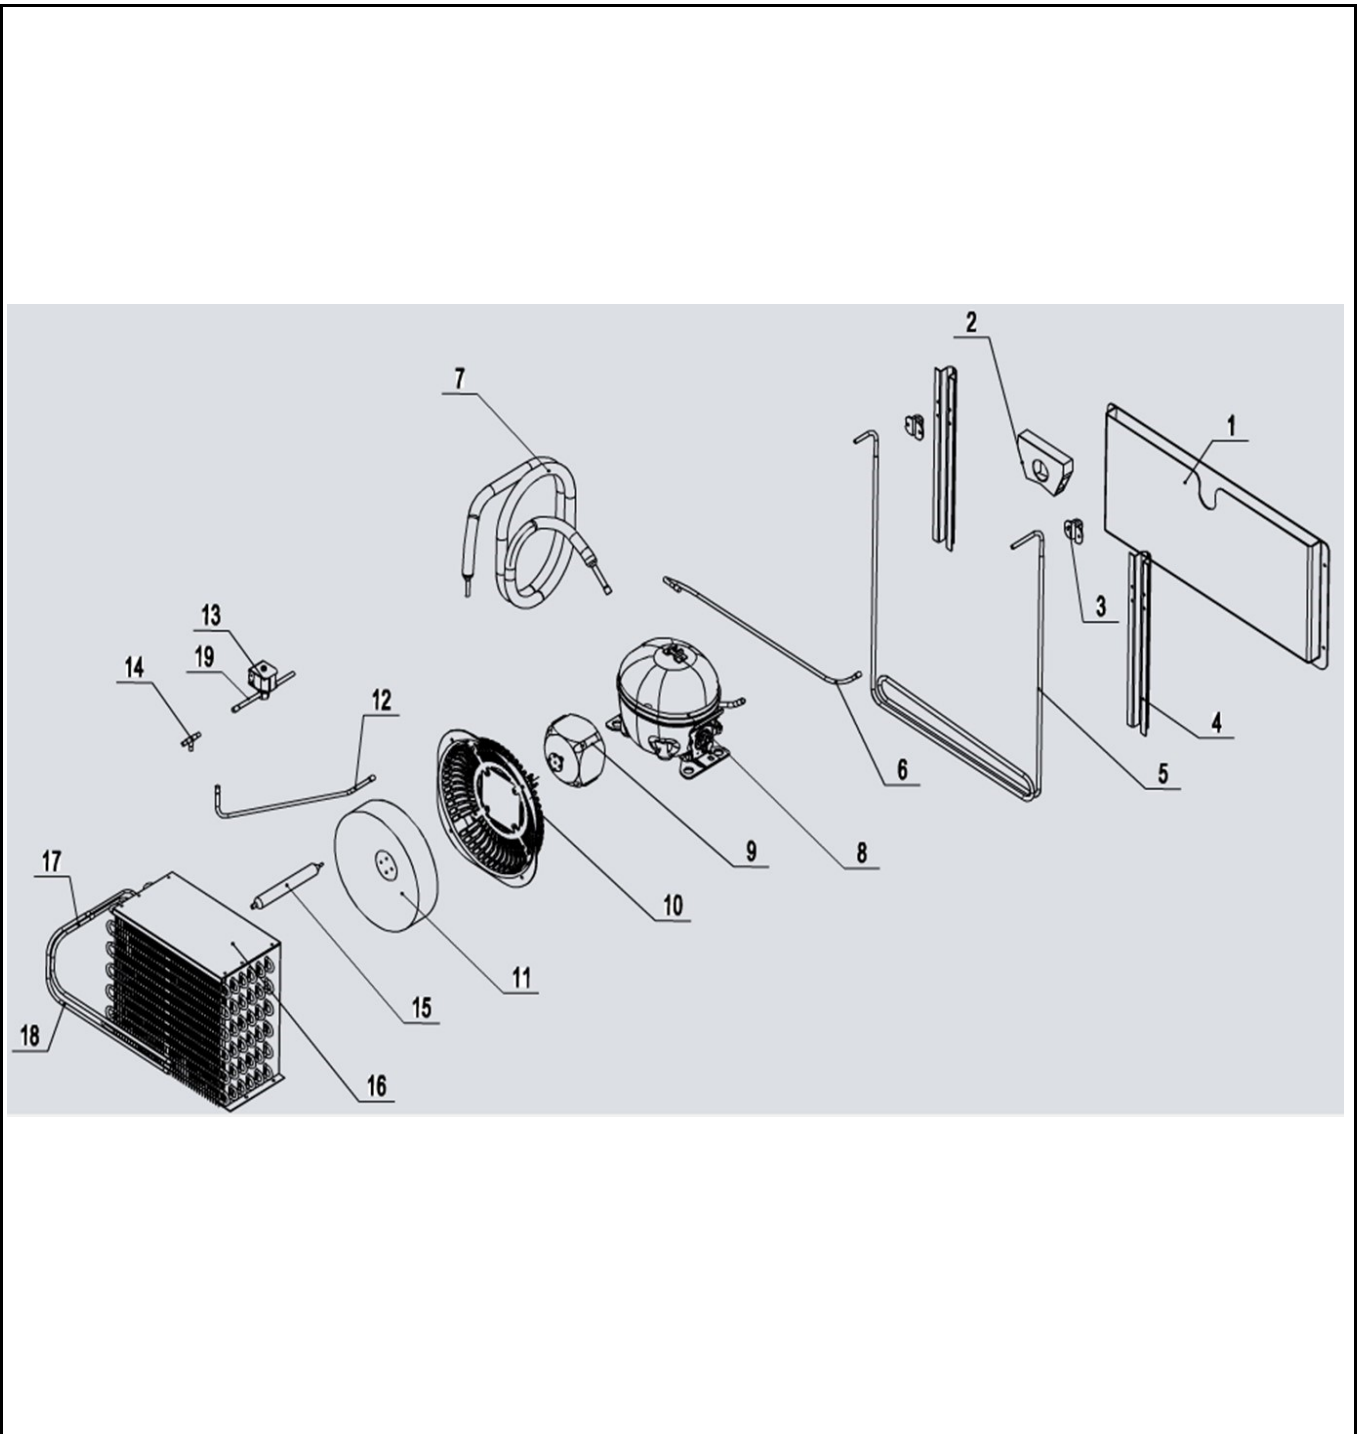

Drawing

Tools for Chefs

Hendi B.V.

Steenoven 21
3911 TX Rhenen
The Netherlands

Batch #

172358 until
193615

Appliance part#

232132

Description

Freezer 670L Profi Line

Date 03-11-2021

Revision #

1.2

Revision New model

Bill of materials (BOM)

<b style="font-size: 24px; margin-left: 10px;">HENDI Tools for Chefs Hendi B.V. Steenoven 21 3911 TX Rhenen The Netherlands	Batch #	Appliance part#
	172358 until 193615	232132
	Description	
Freezer 670L Profi Line		

Date	03-11-2021	Revision #	1.2
Revision	New model		

Item	Description	Part#	Quantity	Remark	Picture
1	Drain box	975138	1		
2	Drain box balancer	n/a	1		
3	Condensor coil bracket	n/a	2		
4	Condensor coil protector	n/a	2		
5	Condensor coil	n/a	1		
6	Condensor coil connector (supply)	n/a	1		
7	Condensor return coil	n/a	1		
8	Compressor	n/a	1		
9	Condensor fan	958063	1		
10	Condensor fan bracket	n/a	1		
11	Condensor fan blade	n/a	1		
12	Condensor coil connector (drain)	n/a	1		
13	Solenoid valve	958162	1		
14	Connector (3-way)	n/a	1		
15	Dryer filter	n/a	1		
16	Condensor	n/a	1		
17	Coolant pipe (supply)	n/a	1		
18	Coolant pipe (return)	n/a	1		

n/a -> not available

nss -> not sold separately