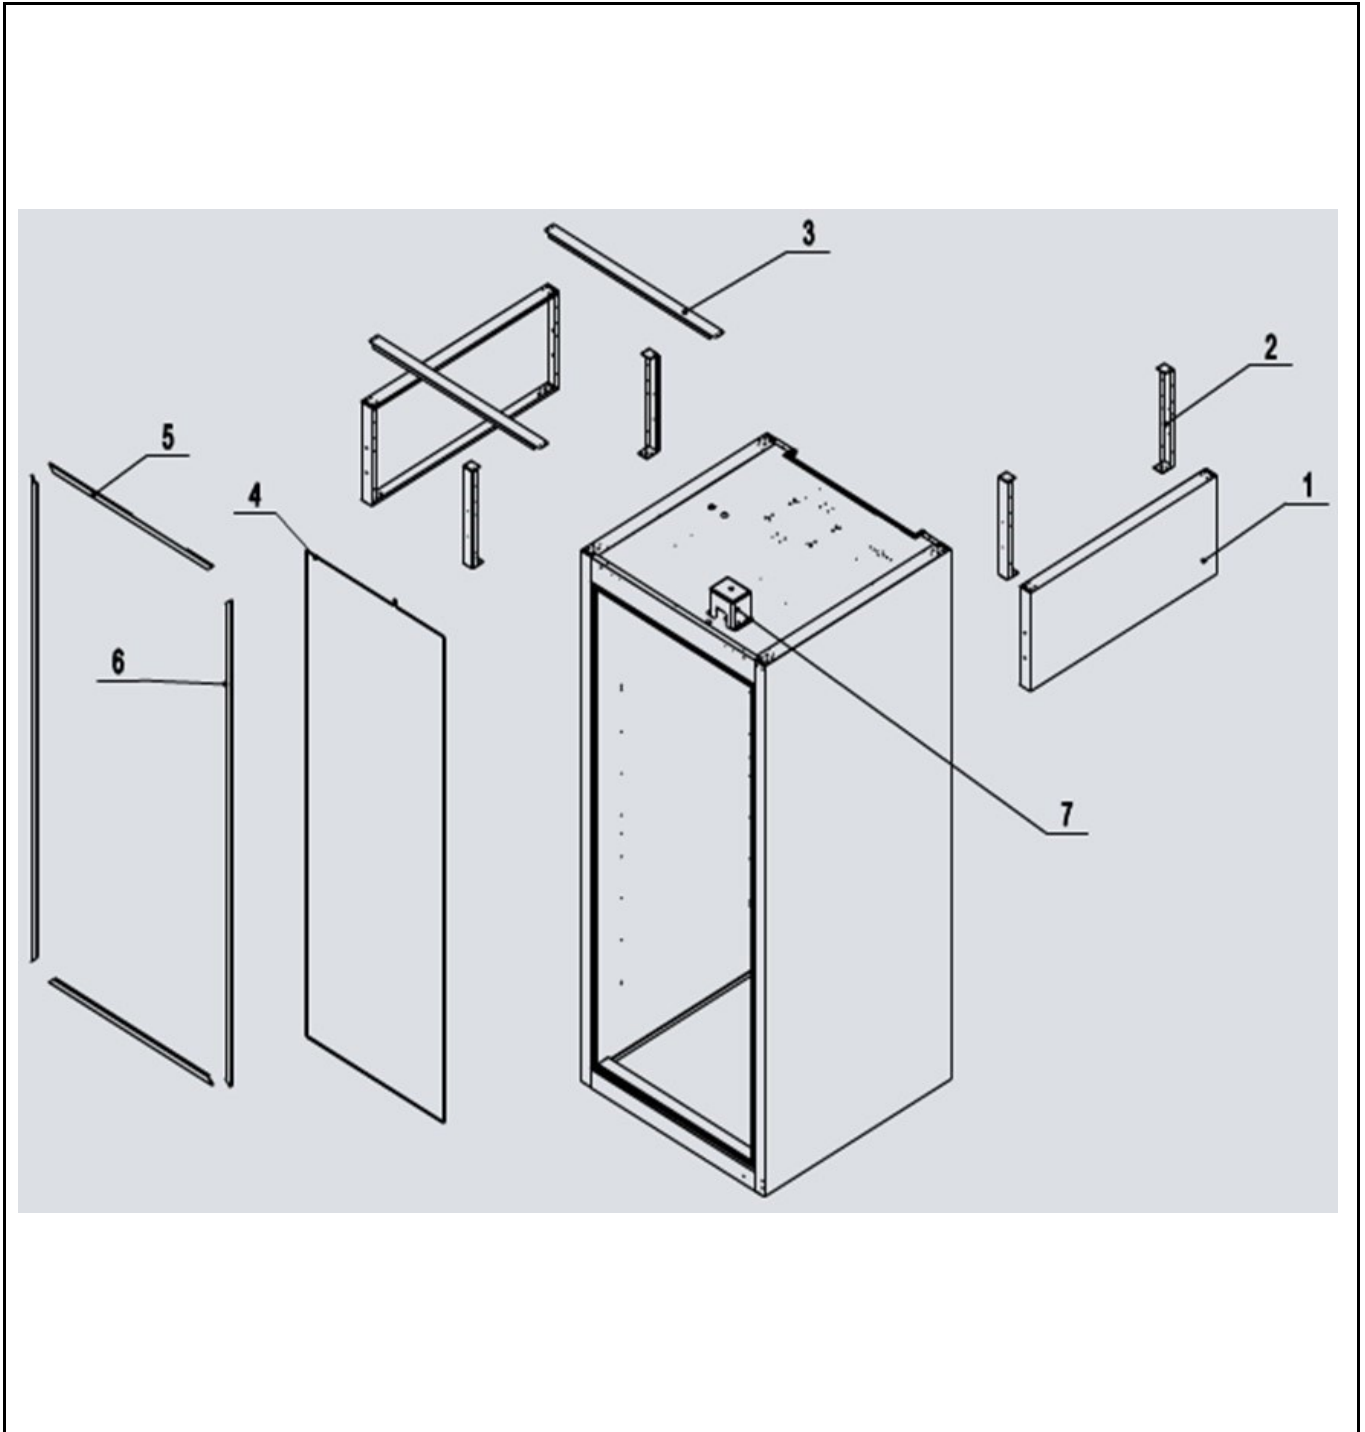

232132

Description

Freezer 670L Profi Line

Date 03-11-2021

Revision #

1.2

Revision New model

Circuit diagram