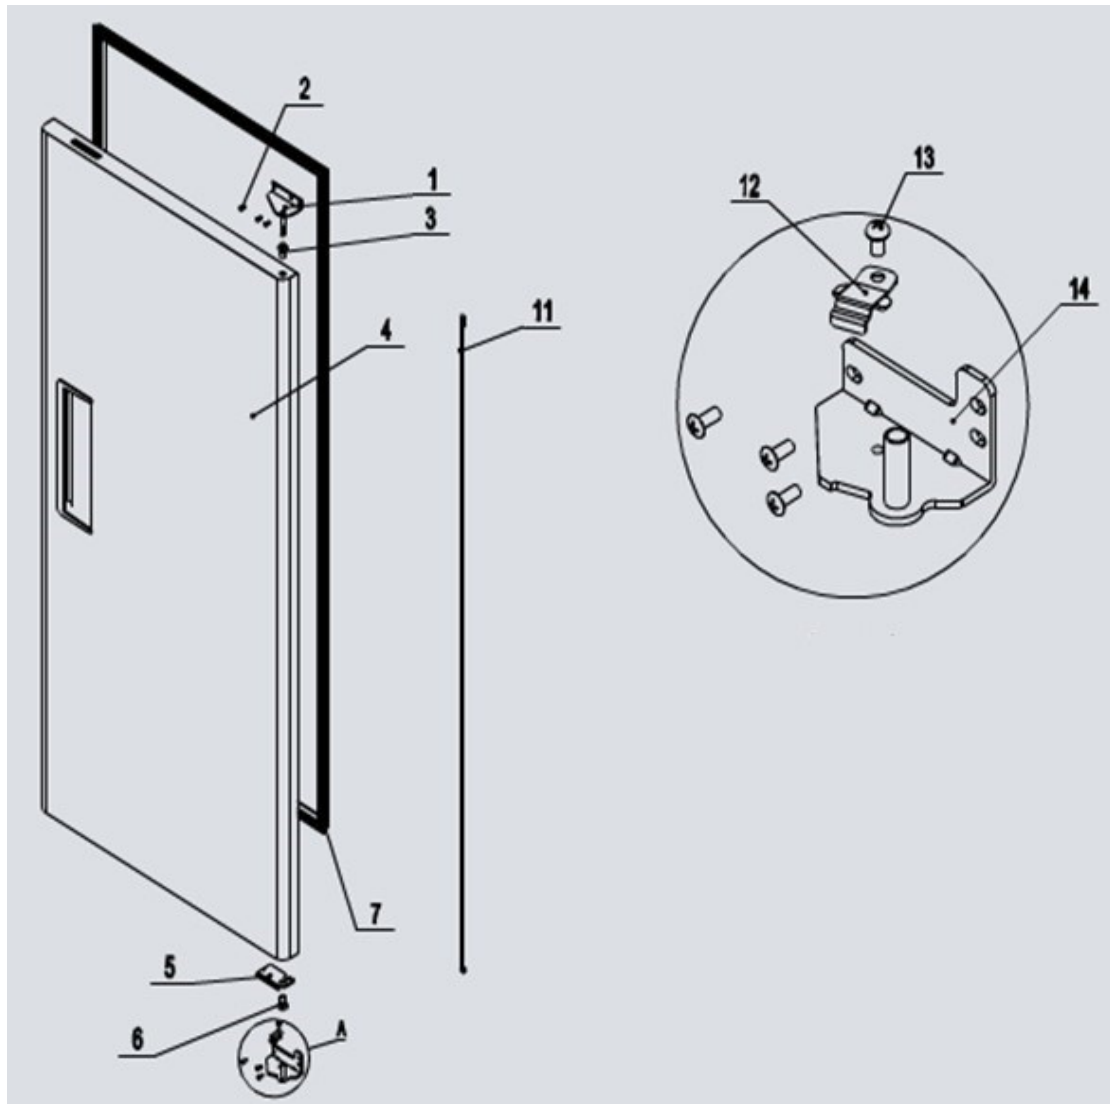

Drawing

Tools for Chefs

Hendi B.V.

Steenoven 21
3911 TX Rhenen
The Netherlands

Batch #

172358 until
193615

Appliance part#

232132

Description

Freezer 670L Profi Line

Date 03-11-2021

Revision #

1.2

Revision New model

Bill of materials (BOM)

HENDI Tools for Chefs Hendi B.V. Steenoven 21 3911 TX Rhenen The Netherlands	Batch #	Appliance part#
	172358 until 193615	232132
	Description	
Freezer 670L Profi Line		

Date	03-11-2021	Revision #	1.2
Revision	New model		

Item	Description	Part#	Quantity	Remark	Picture
1	Hinge (top-right)	948354	1		
2	Screw	n/a	6		
3	Hinge sleeve (top)	n/a	1		
4	Door (right)	n/a	1		
5	Door brake	n/a	1		
6	Hinge sleeve (bottom)	n/a	1		
7	Door gasket (1565x680mm)	945704	1		
11	Door spring	n/a	1		
12	Door brake (hinge)	n/a	1		
13	Screw	n/a	1		
14	Hinge (bottom-right)	948361	1		

n/a -> not available

nss -> not sold separately