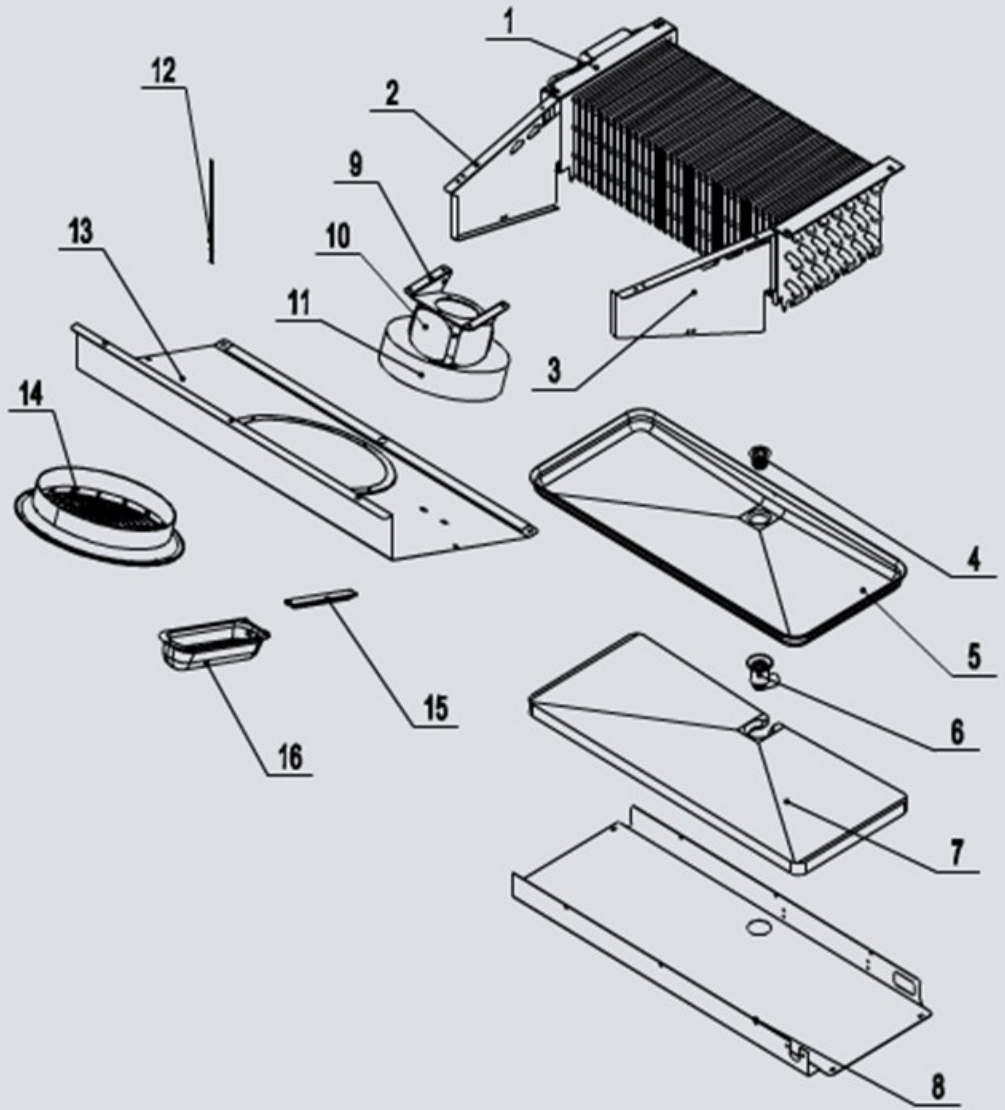

Drawing

Tools for Chefs

Hendi B.V.
Steenoven 21
3911 TX Rhenen
The Netherlands

Batch #

172358 until
193615

Appliance part#

232118

Description

Refrigerator 670L Profi line

Date 03-11-2021

Revision #

1.2

Revision New model

Bill of materials (BOM)

<b style="font-size: 24px; margin-left: 10px;">HENDI Tools for Chefs Hendi B.V. Steenoven 21 3911 TX Rhenen The Netherlands	Batch #	Appliance part#
	172358 until 193615	232118
	Description	
Refrigerator 670L Profiline		

Date	03-11-2021	Revision #	1.2
Revision	New model		

Item	Description	Part#	Quantity	Remark	Picture
1	Evaporator	941003	1		
2	Evaporator cover (left)	n/a	1		
3	Evaporator cover (right)	n/a	1		
4	Drain hose connector B	nss	1		
5	Evaporator drain pan	958124	1	Incl. item 4,6,7 and 8	
6	Drain hose connector A	nss	1		
7	Drain pan insulation	nss	1		
8	Drain pan cover	nss	1		
9	Evaporator fan bracket	n/a	1		
10	Evaporator fan motor	958001	1		
11	Evaporator fan blade	n/a	1		
12	Room temperature probe	958018	1		
13	Evaporator cover (front)	n/a	1		
14	Evaporator fan cover	n/a	1		
15	LED light	958032	1		
16	LED light cover	958056	1		

n/a -> not available

nss -> not sold separately