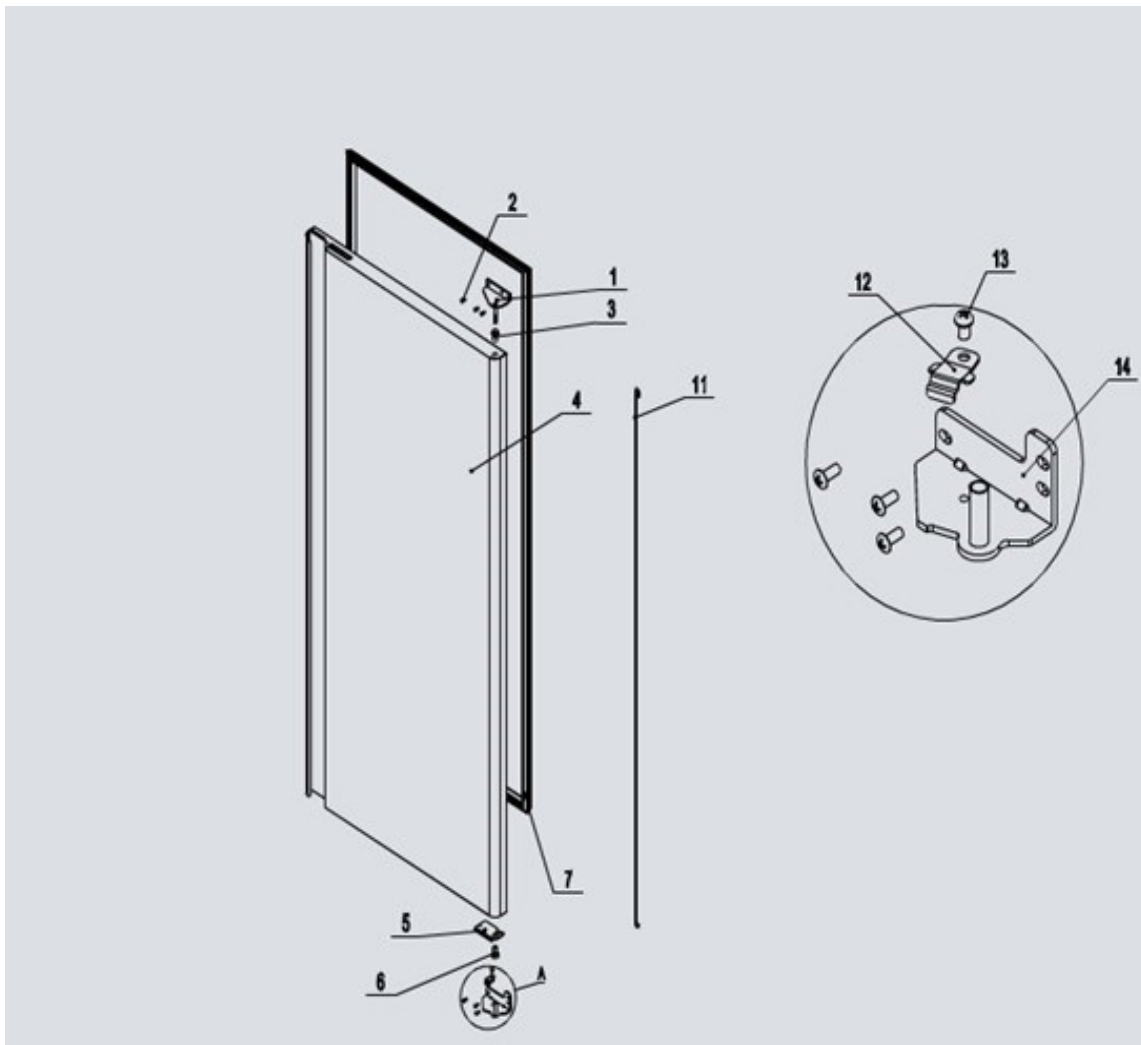

Drawing

Hendi B.V.
Steenoven 21
3911 TX Rhenen
The Netherlands

Batch #

172358 until
193615

Appliance part#

232118

Description

Refrigerator 670L Profi line

Date 03-11-2021

Revision #

1.2

Revision New model

Bill of materials (BOM)

HENDI Tools for Chefs Hendi B.V. Steenoven 21 3911 TX Rhenen The Netherlands	Batch #	Appliance part#
	172358 until 193615	232118
	Description	
Refrigerator 670L Profiline		

Date	03-11-2021	Revision #	1.2
Revision	New model		

Item	Description	Part#	Quantity	Remark	Picture
1	Hinge (top-right)	948354	1		
2	Screw	n/a	2		
3	Hinge sleeve (top)	n/a	1		
4	Door (right)	n/a	1		
5	Door brake	n/a	1		
6	Hinge sleeve (bottom)	n/a	1		
7	Door gasket (1565x680mm)	945704	1		
11	Door spring	n/a	1		
12	Door brake (hinge)	n/a	1		
13	Screw	n/a	1		
14	Hinge (bottom-right)	948361	1		

n/a -> not available

nss -> not sold separately