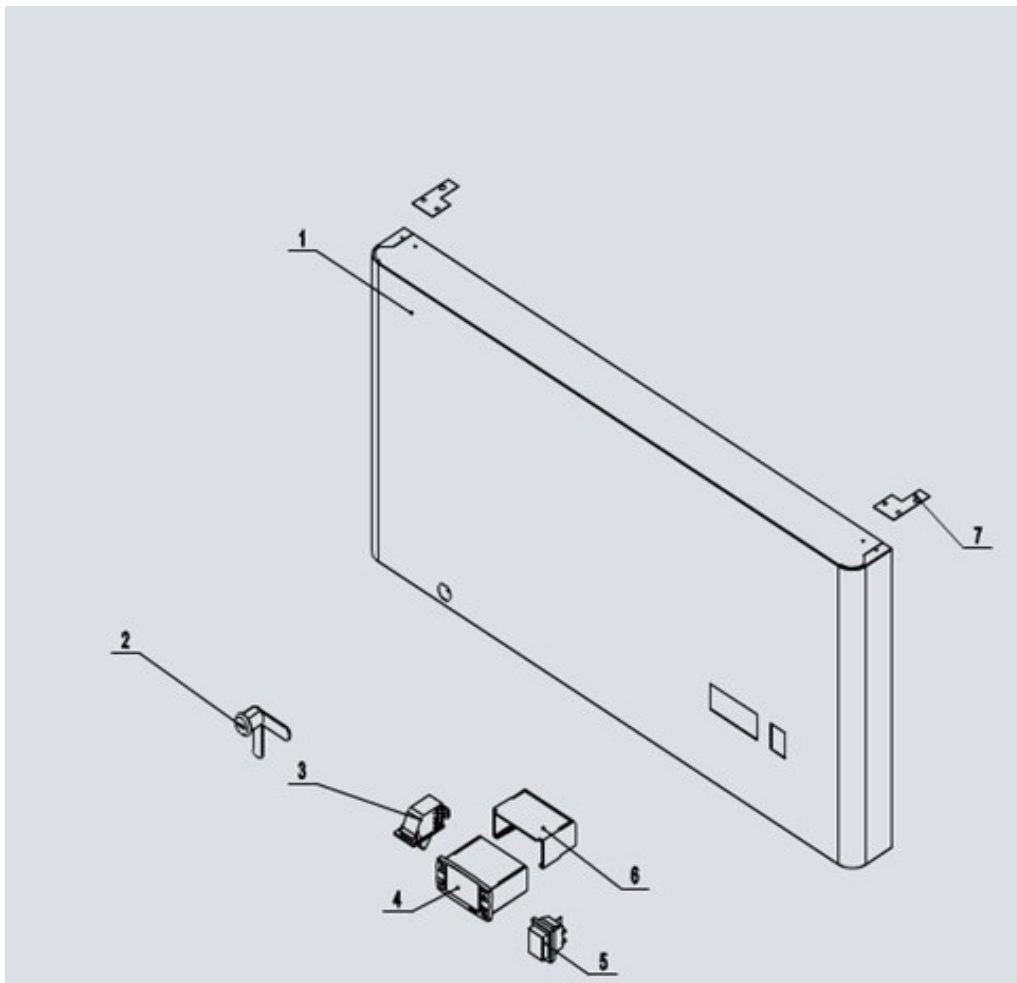

Bill of materials (BOM)

<b style="font-size: 24px; margin-left: 10px;">HENDI Tools for Chefs Hendi B.V. Steenoven 21 3911 TX Rhenen The Netherlands	Batch #	Appliance part#
	172358 until 193615	232118
	Description	
Refrigerator 670L Profiline		

Date	03-11-2021	Revision #	1.2
Revision	New model		

Item	Description	Part#	Quantity	Remark	Picture
1	Door assembly	n/a	1	See drawing 3 and BOM 3	
2	Front panel assembly	n/a	1	See drawing 2 and BOM 2	
3	Evaporator assembly	n/a	1	See drawing 4 and BOM 4	
4	Compressor/condensor assembly	n/a	1	See drawing 5 and BOM 5	
5	Cabinet assembly	n/a	1	See drawing 6 and BOM 6	
6	Shelf holder bracket	n/a	4		
7	Shelf holder (right)	nss	3	Available as 936207	
8	Shelf	936191	3		
9	Shelf holder (left)	936207	3	Incl. item 7	
10	Shelf (bottom)	n/a	1		
11	Deflector	n/a	1		
12	Deflector bracket	n/a	2		
13	LED driver	957974	1		
14	Wire frame (top)	n/a	1		
15	Wire frame (back)	n/a	1		
16	Drain protector	n/a	1		
17	Wire frame (back-left)	n/a	1		
18	Drain pan cover	n/a	1		
19	Swivel wheel with brake	944707	2		
20	Swivel wheel without brake	944714	2		

n/a -> not available

nss -> not sold separately

Drawing

Tools for Chefs

Hendi B.V.
Steenoven 21
3911 TX Rhenen
The Netherlands

Batch #

172358 until
193615

Appliance part#

232118

Description

Refrigerator 670L Profiline

Date 03-11-2021

Revision # 1.2

Revision New model