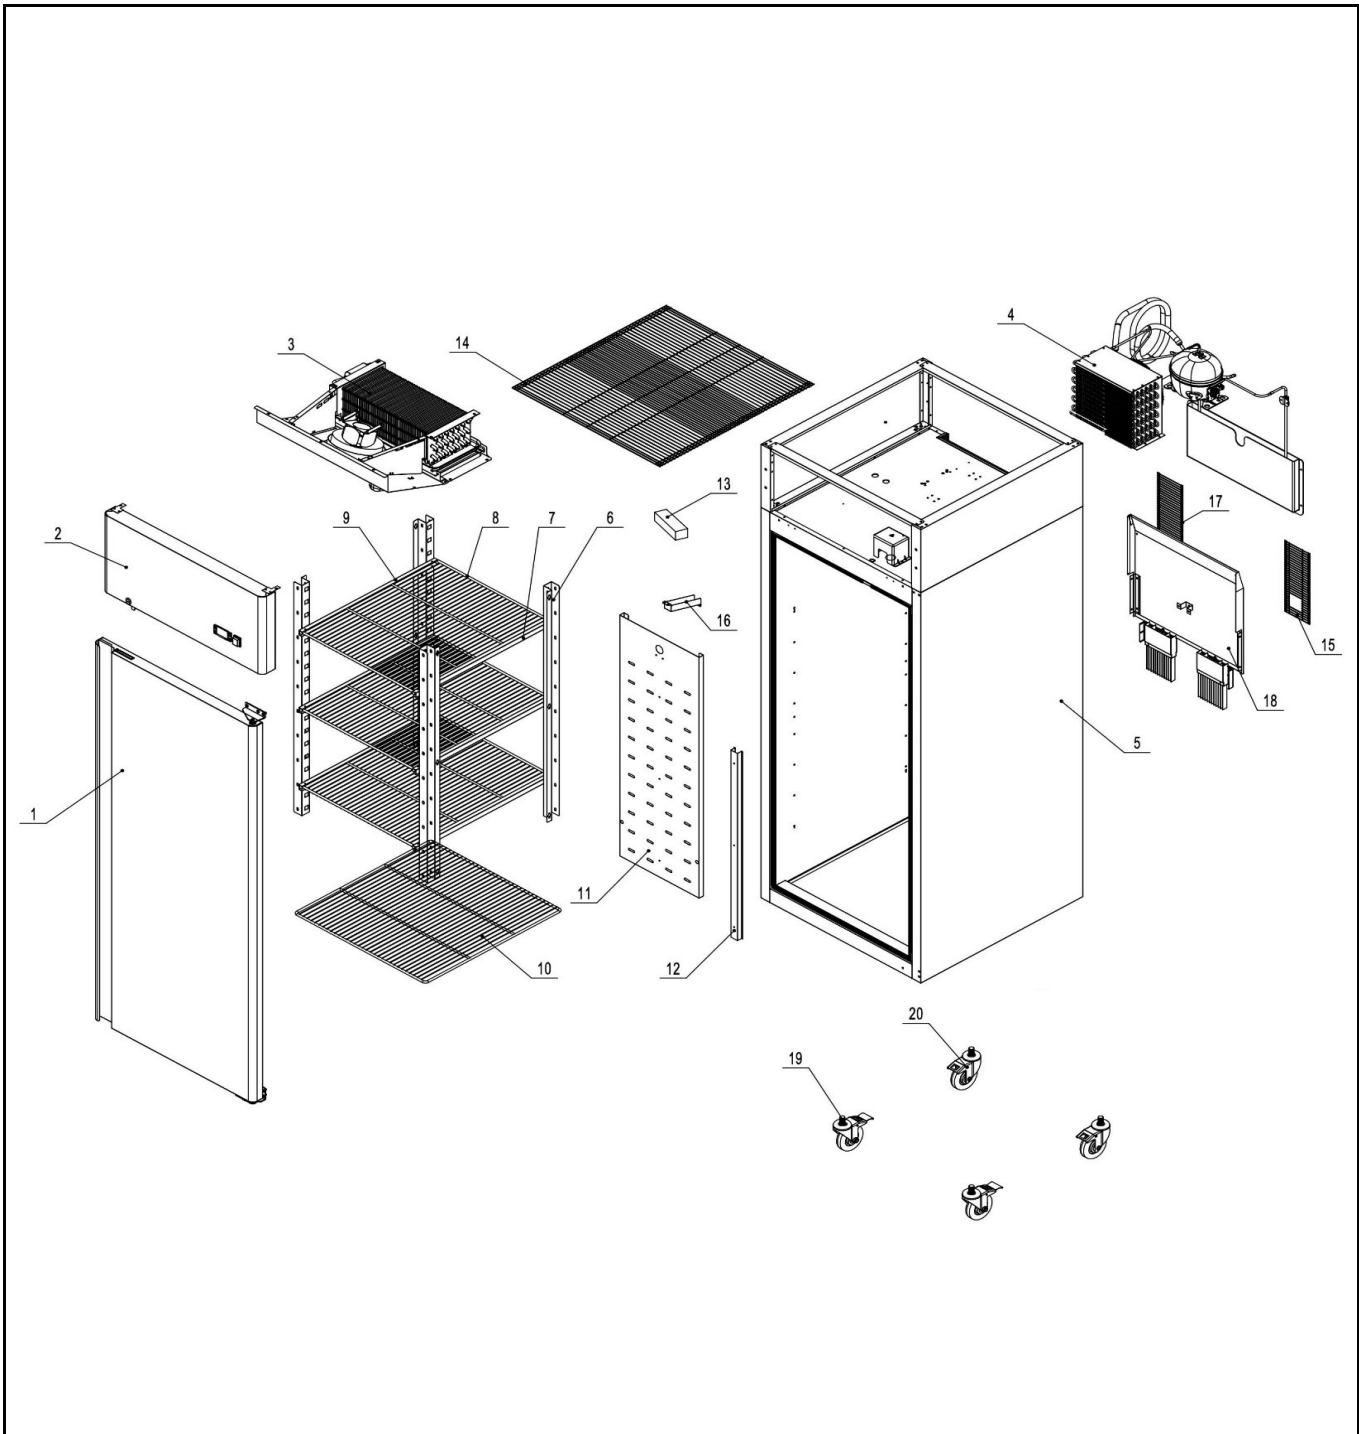

Drawing

Tools for Chefs

Hendi B.V.
Steenoven 21
3911 TX Rhenen
The Netherlands

Batch #

172358 until
193615

Appliance part#

232118

Description

Refrigerator 670L Profiline

Date 03-11-2021

Revision #

1.2

Revision New model

Bill of materials (BOM)

<b style="font-size: 24px; margin-left: 10px;">HENDI Tools for Chefs Hendi B.V. Steenoven 21 3911 TX Rhenen The Netherlands	Batch #	Appliance part#
	172358 until 193615	232118
	Description	
Refrigerator 670L Profiline		

Date	03-11-2021	Revision #	1.2
Revision	New model		

Item	Description	Part#	Quantity	Remark	Picture
1	Door assembly	n/a	1	See drawing 3 and BOM 3	
2	Front panel assembly	n/a	1	See drawing 2 and BOM 2	
3	Evaporator assembly	n/a	1	See drawing 4 and BOM 4	
4	Compressor/condensor assembly	n/a	1	See drawing 5 and BOM 5	
5	Cabinet assembly	n/a	1	See drawing 6 and BOM 6	
6	Shelf holder bracket	n/a	4		
7	Shelf holder (right)	nss	3	Available as 936207	
8	Shelf	936191	3		
9	Shelf holder (left)	936207	3	Incl. item 7	
10	Shelf (bottom)	n/a	1		
11	Deflector	n/a	1		
12	Deflector bracket	n/a	2		
13	LED driver	957974	1		
14	Wire frame (top)	n/a	1		
15	Wire frame (back)	n/a	1		
16	Drain protector	n/a	1		
17	Wire frame (back-left)	n/a	1		
18	Drain pan cover	n/a	1		
19	Swivel wheel with brake	944707	2		
20	Swivel wheel without brake	944714	2		

n/a -> not available

nss -> not sold separately