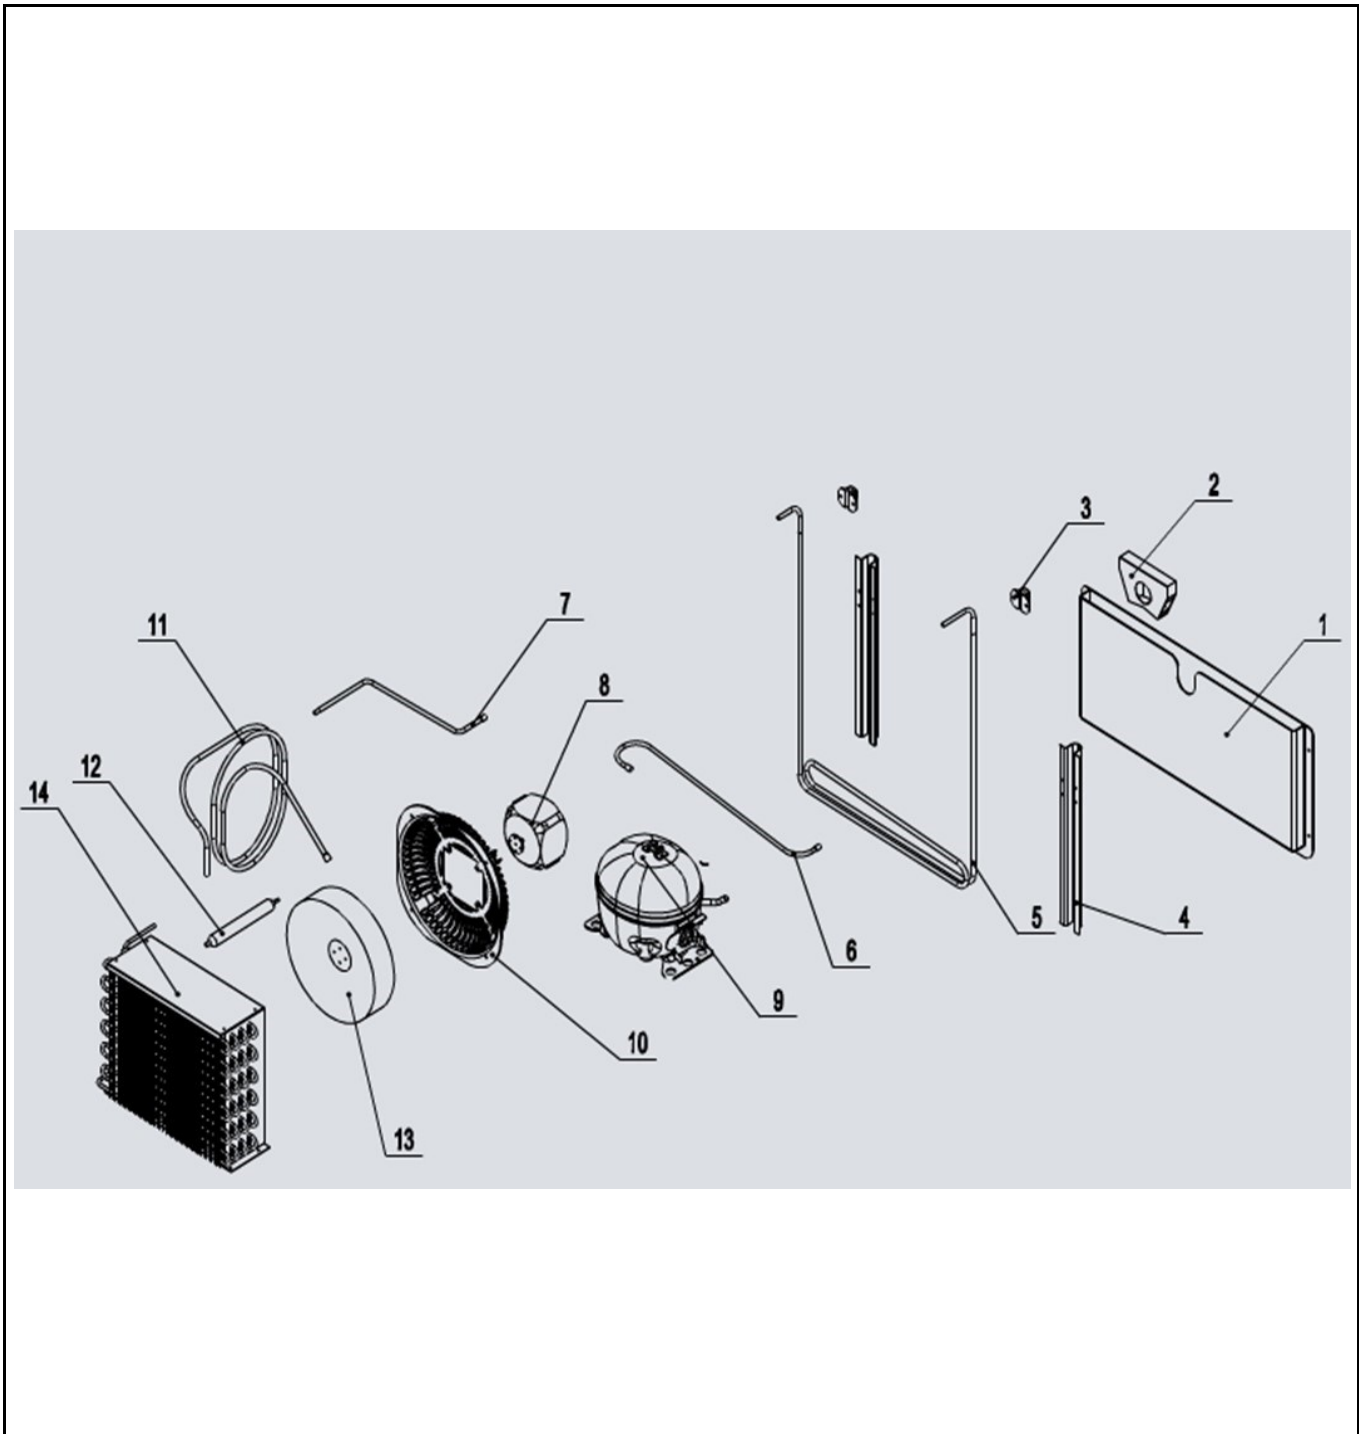

Bill of materials (BOM)

<b style="font-size: 24px; margin-left: 10px;">HENDI Tools for Chefs Hendi B.V. Steenoven 21 3911 TX Rhenen The Netherlands	Batch #	Appliance part#
	172358 until 193615	232118
	Description	
Refrigerator 670L Profiline		

Date	03-11-2021	Revision #	1.2
Revision	New model		

Item	Description	Part#	Quantity	Remark	Picture
1	Evaporator	941003	1		
2	Evaporator cover (left)	n/a	1		
3	Evaporator cover (right)	n/a	1		
4	Drain hose connector B	nss	1		
5	Evaporator drain pan	958124	1	Incl. item 4,6,7 and 8	
6	Drain hose connector A	nss	1		
7	Drain pan insulation	nss	1		
8	Drain pan cover	nss	1		
9	Evaporator fan bracket	n/a	1		
10	Evaporator fan motor	958001	1		
11	Evaporator fan blade	n/a	1		
12	Room temperature probe	958018	1		
13	Evaporator cover (front)	n/a	1		
14	Evaporator fan cover	n/a	1		
15	LED light	958032	1		
16	LED light cover	958056	1		

n/a -> not available

nss -> not sold separately

Drawing

HENDI

Tools for Chefs

Hendi B.V.

Steenoven 21
3911 TX Rhenen
The Netherlands

Batch #

172358 until
193615

Appliance part#

232118

Description

Refrigerator 670L Profi line

Date 03-11-2021

Revision #

1.2

Revision New model