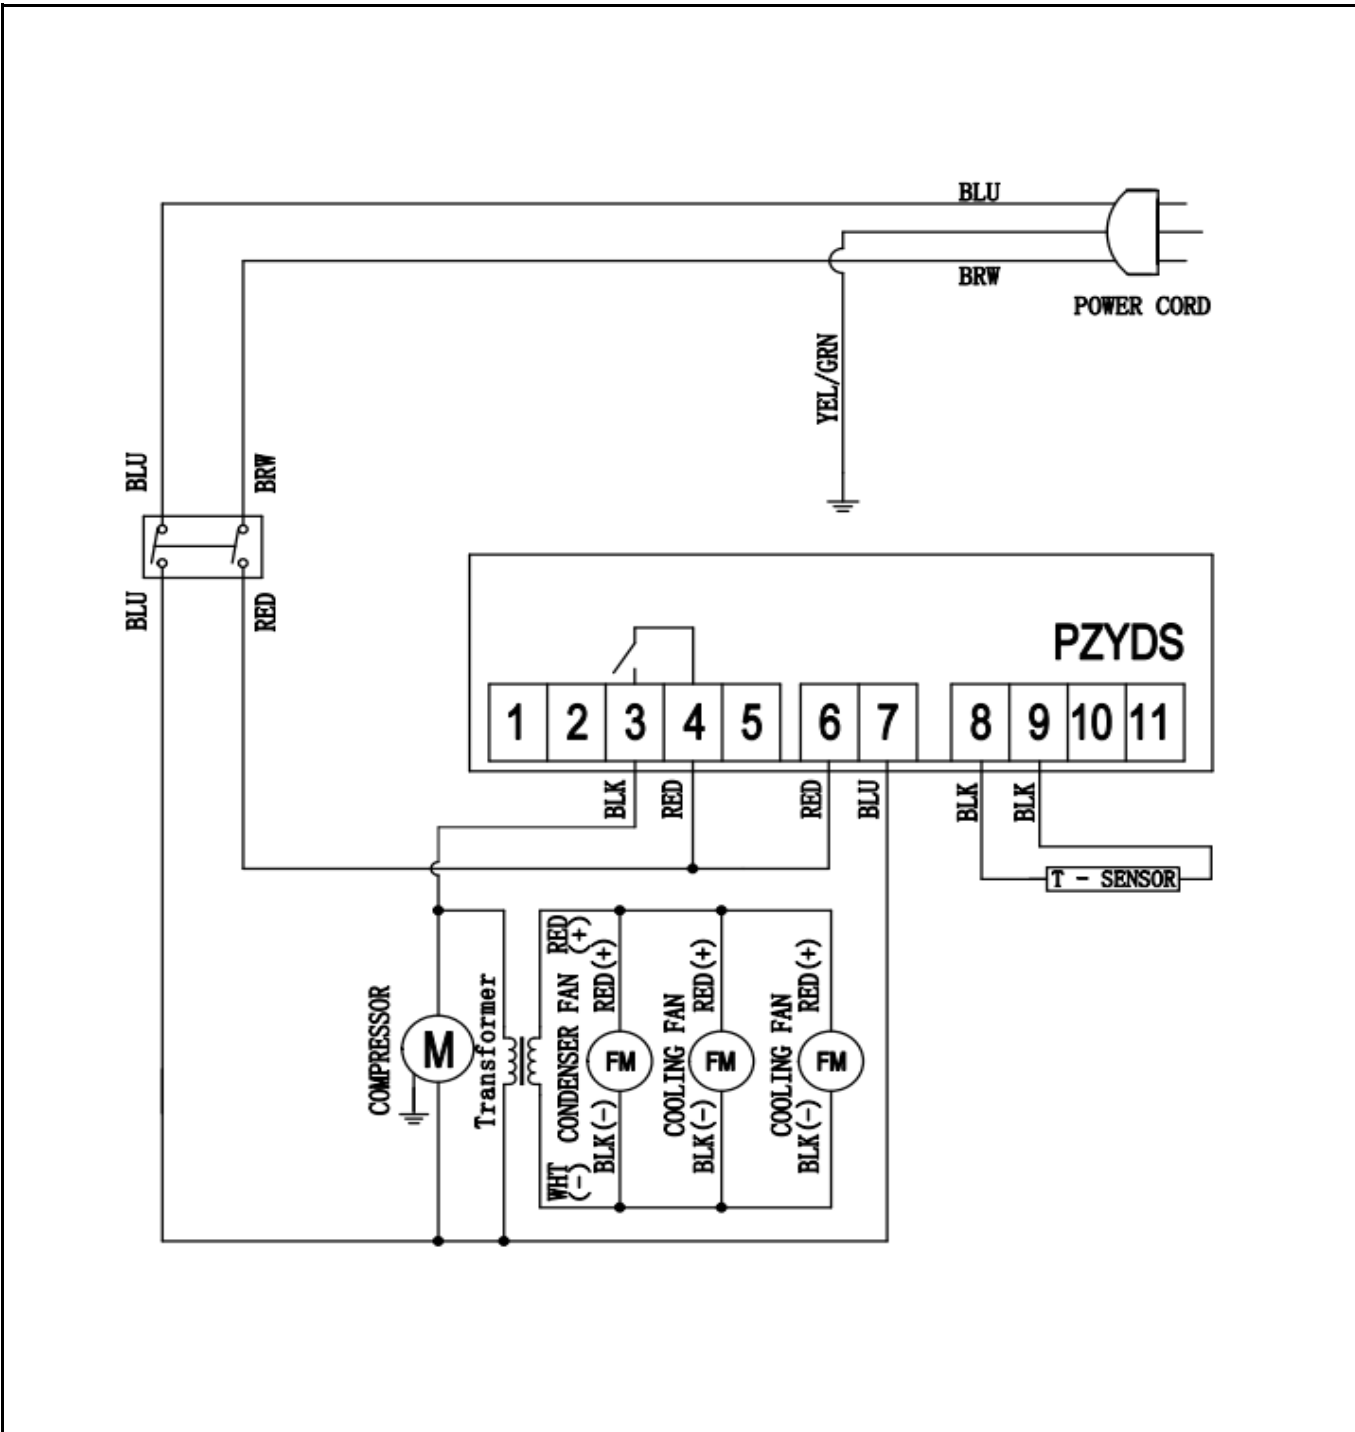

Circuit diagram

Hendi B.V.
Steenoven 21
3911 TX Rhenen
The Netherlands

Tools for Chefs

Batch #	Appliance part#
193123 and up	232033

Description
Pizza counter with three doors

Date	21-06-2021	Revision #	1.1
Revision	First Bill of Materials (BOM)