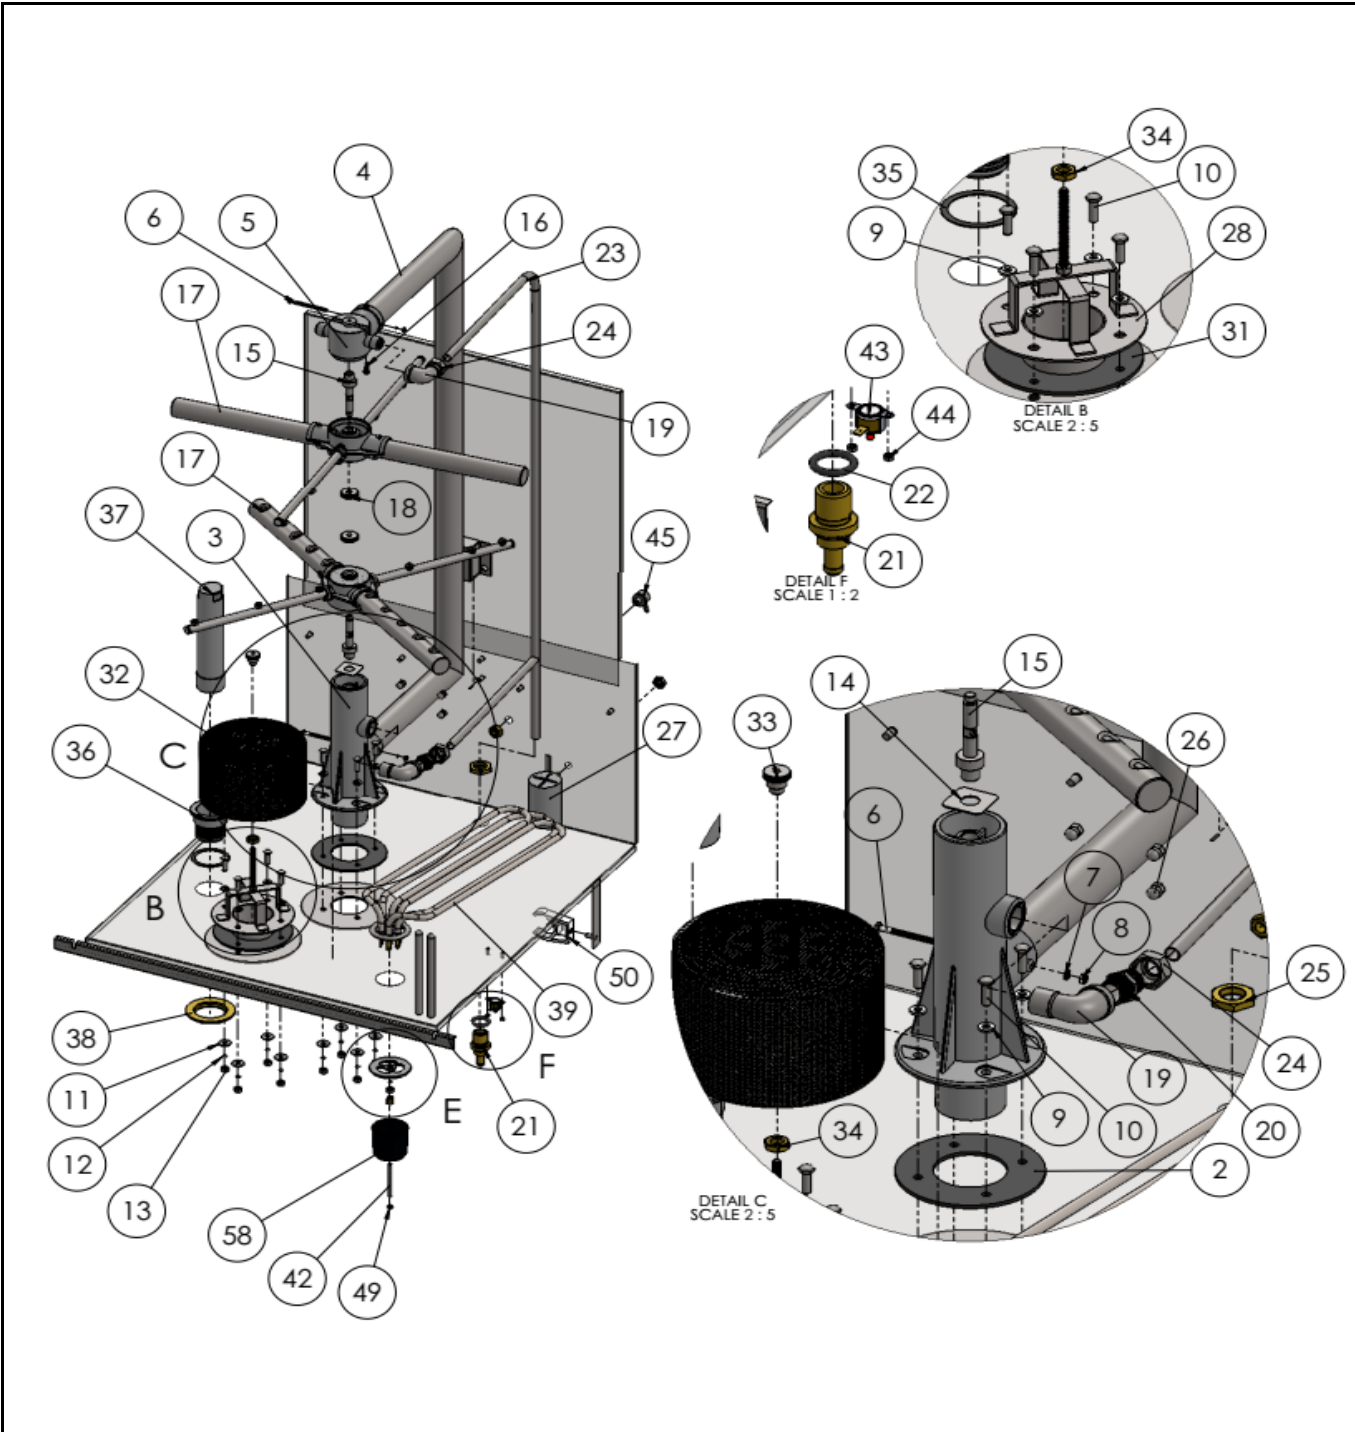

Drawing

Tools for Chefs

Hendi B.V.
Steenoven 21
3911 TX Rhenen
The Netherlands

Batch #
181979 and up

Appliance part#
230312

Description
Hood dishwasher K1500

Date	21-07-2022	Revision #	Revision version
Revision	Dirst Bill of Materials (BOM)