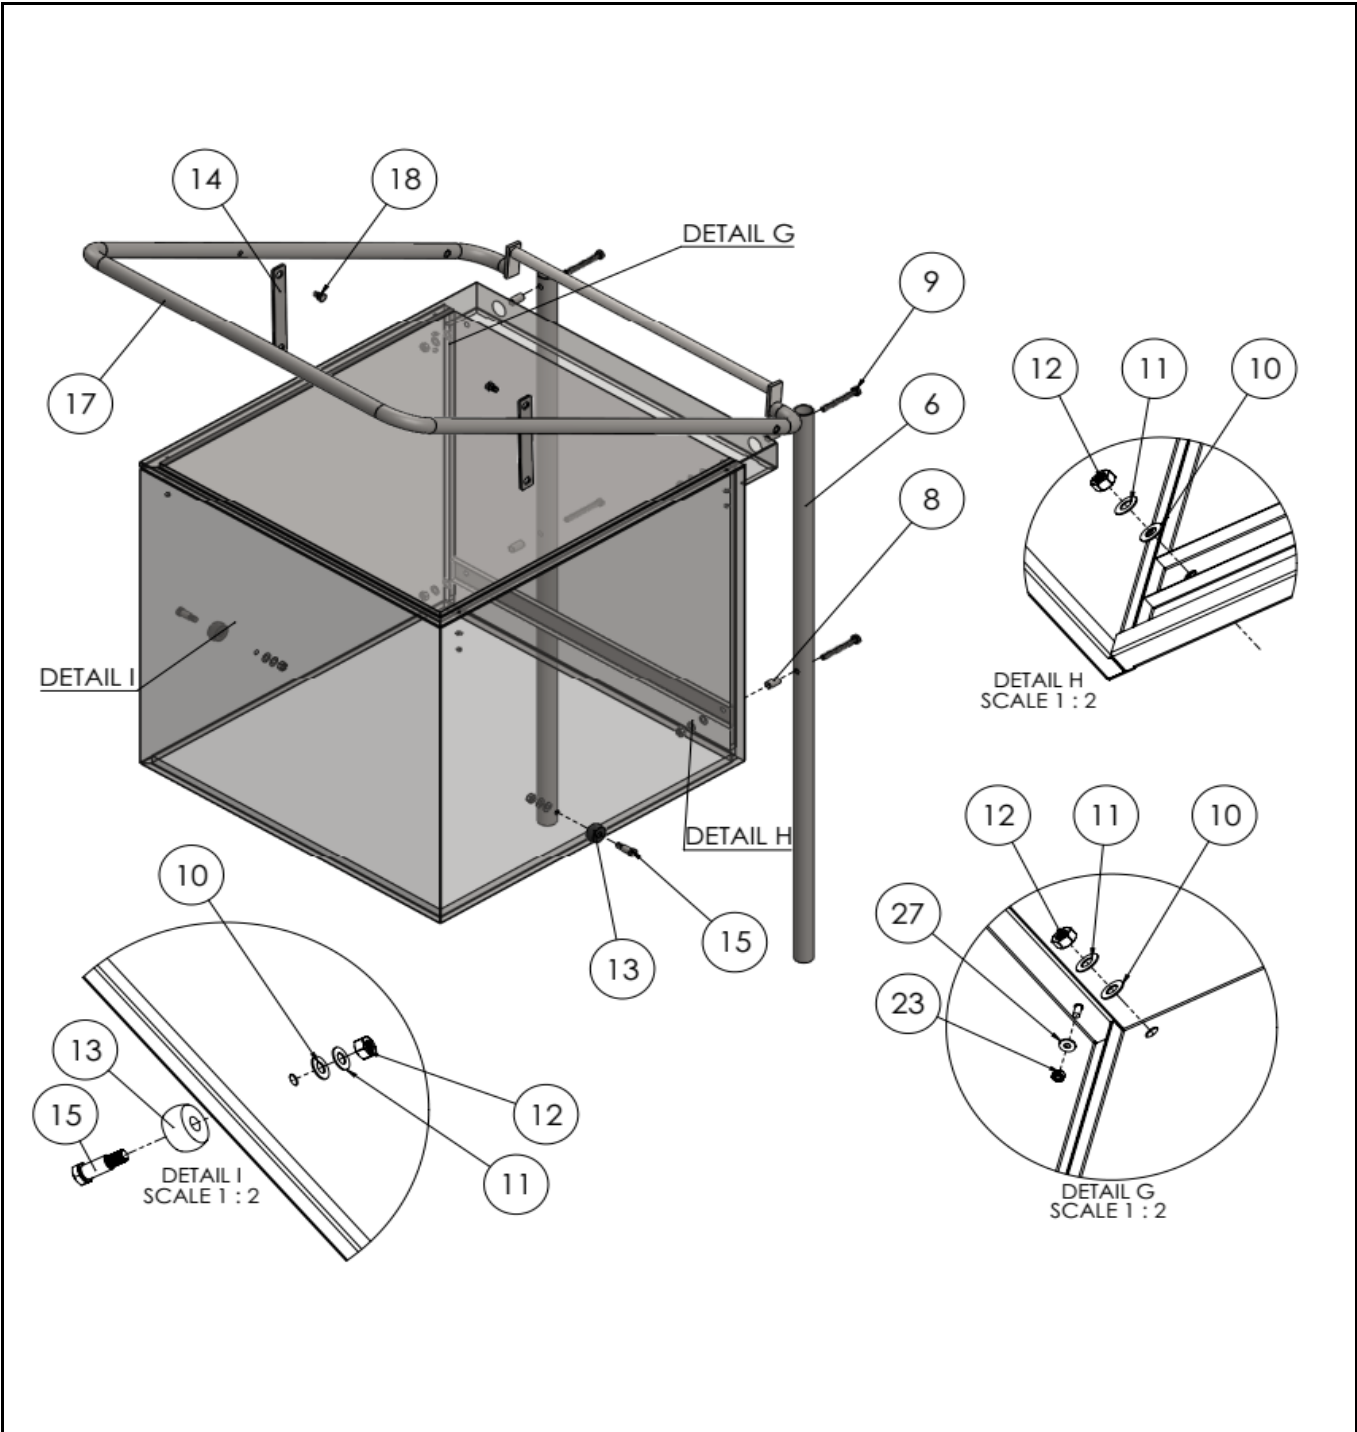

Batch #
 181979 and up

Appliance part#
 230312

Description
 Hood dishwasher K1500

Date	21-07-2022	Revision #	Revision version
Revision	Dirst Bill of Materials (BOM)		

Bill of materials (BOM)

 <b style="font-size: 24px; margin-left: 10px;">HENDI <small style="color: green; margin-left: 10px;">Tools for Chefs</small> Hendi B.V. Steenoven 21 3911 TX Rhenen The Netherlands	Batch #	Appliance part#
	181979 and up	230312
	Description	
Hood dishwasher K1500		