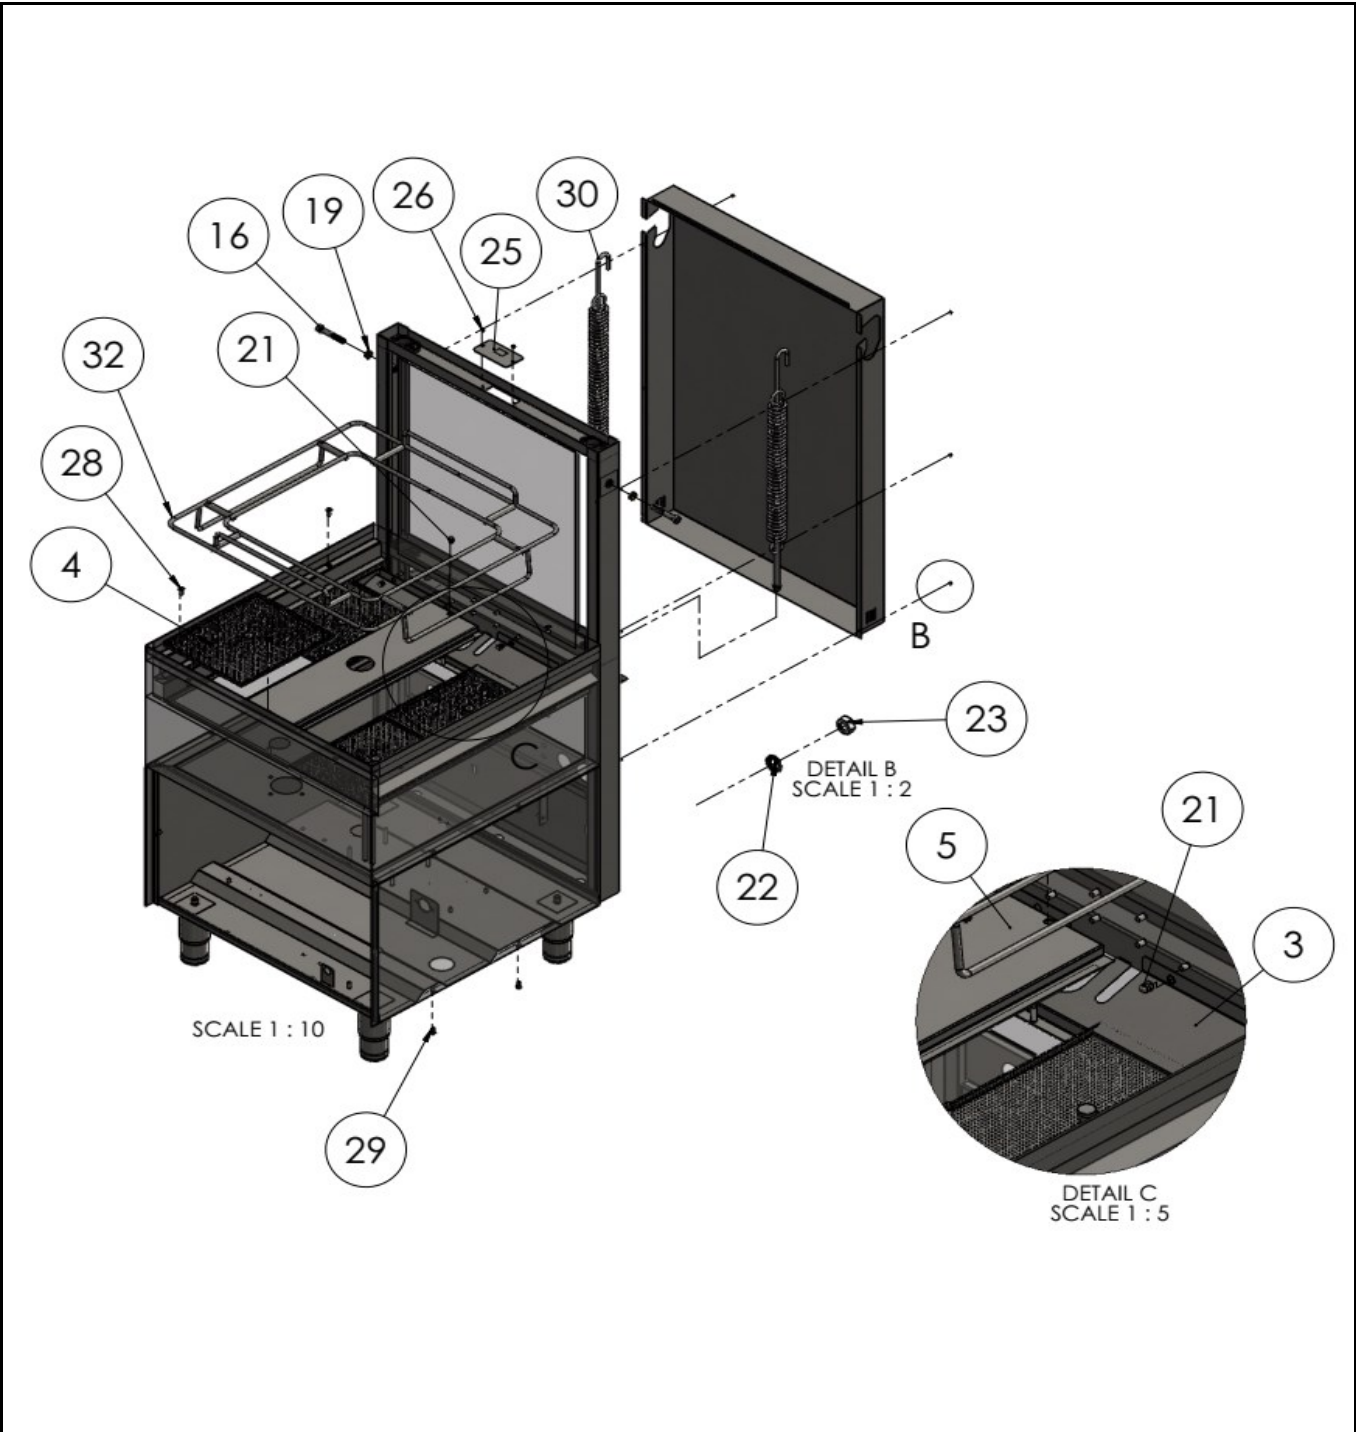

Drawing

Tools for Chefs

Hendi B.V.
Steenoven 21
3911 TX Rhenen
The Netherlands

Batch #
181979 and up

Appliance part#
230312

Description
Hood dishwasher K1500

Date	21-07-2022	Revision #		Revision version	
Revision	Dirst Bill of Materials (BOM)