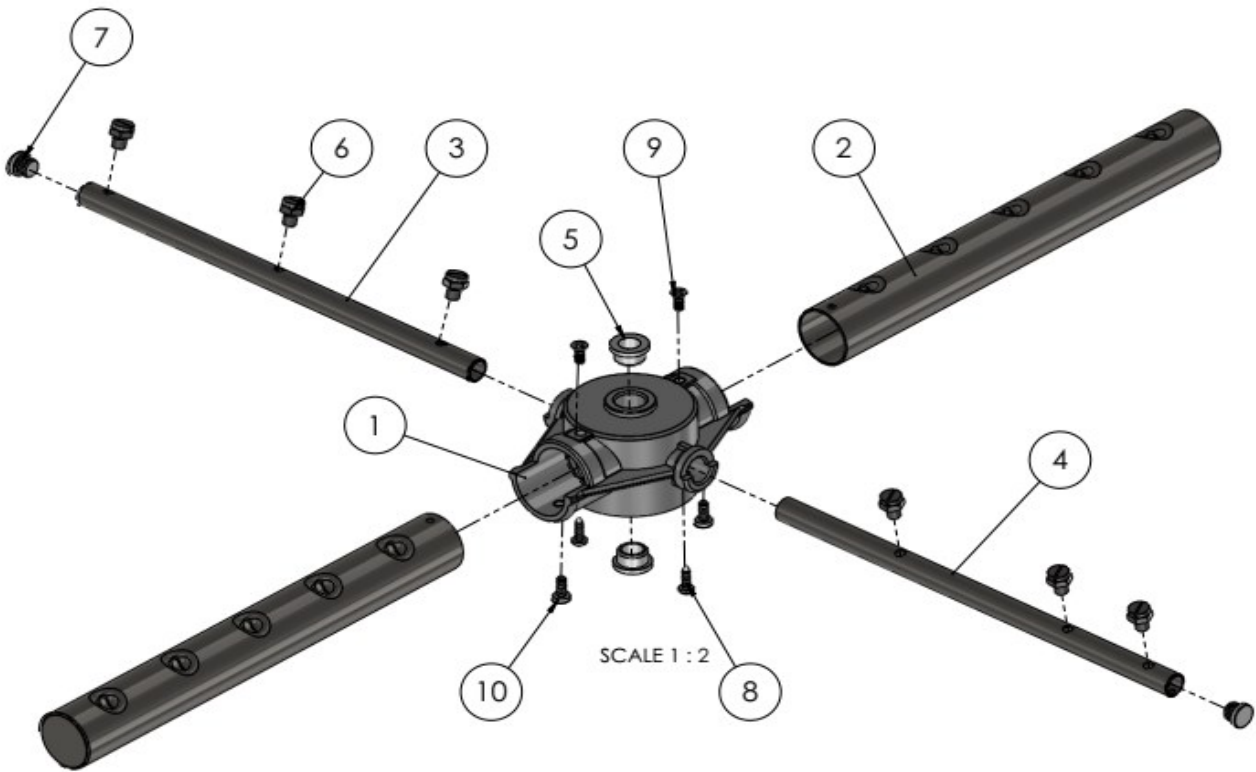

230312

Description

Hood dishwasher K1500

Date 21-07-2022

Revision #

Revision version

Revision Dirst Bill of Materials (BOM)

Bill of materials (BOM)