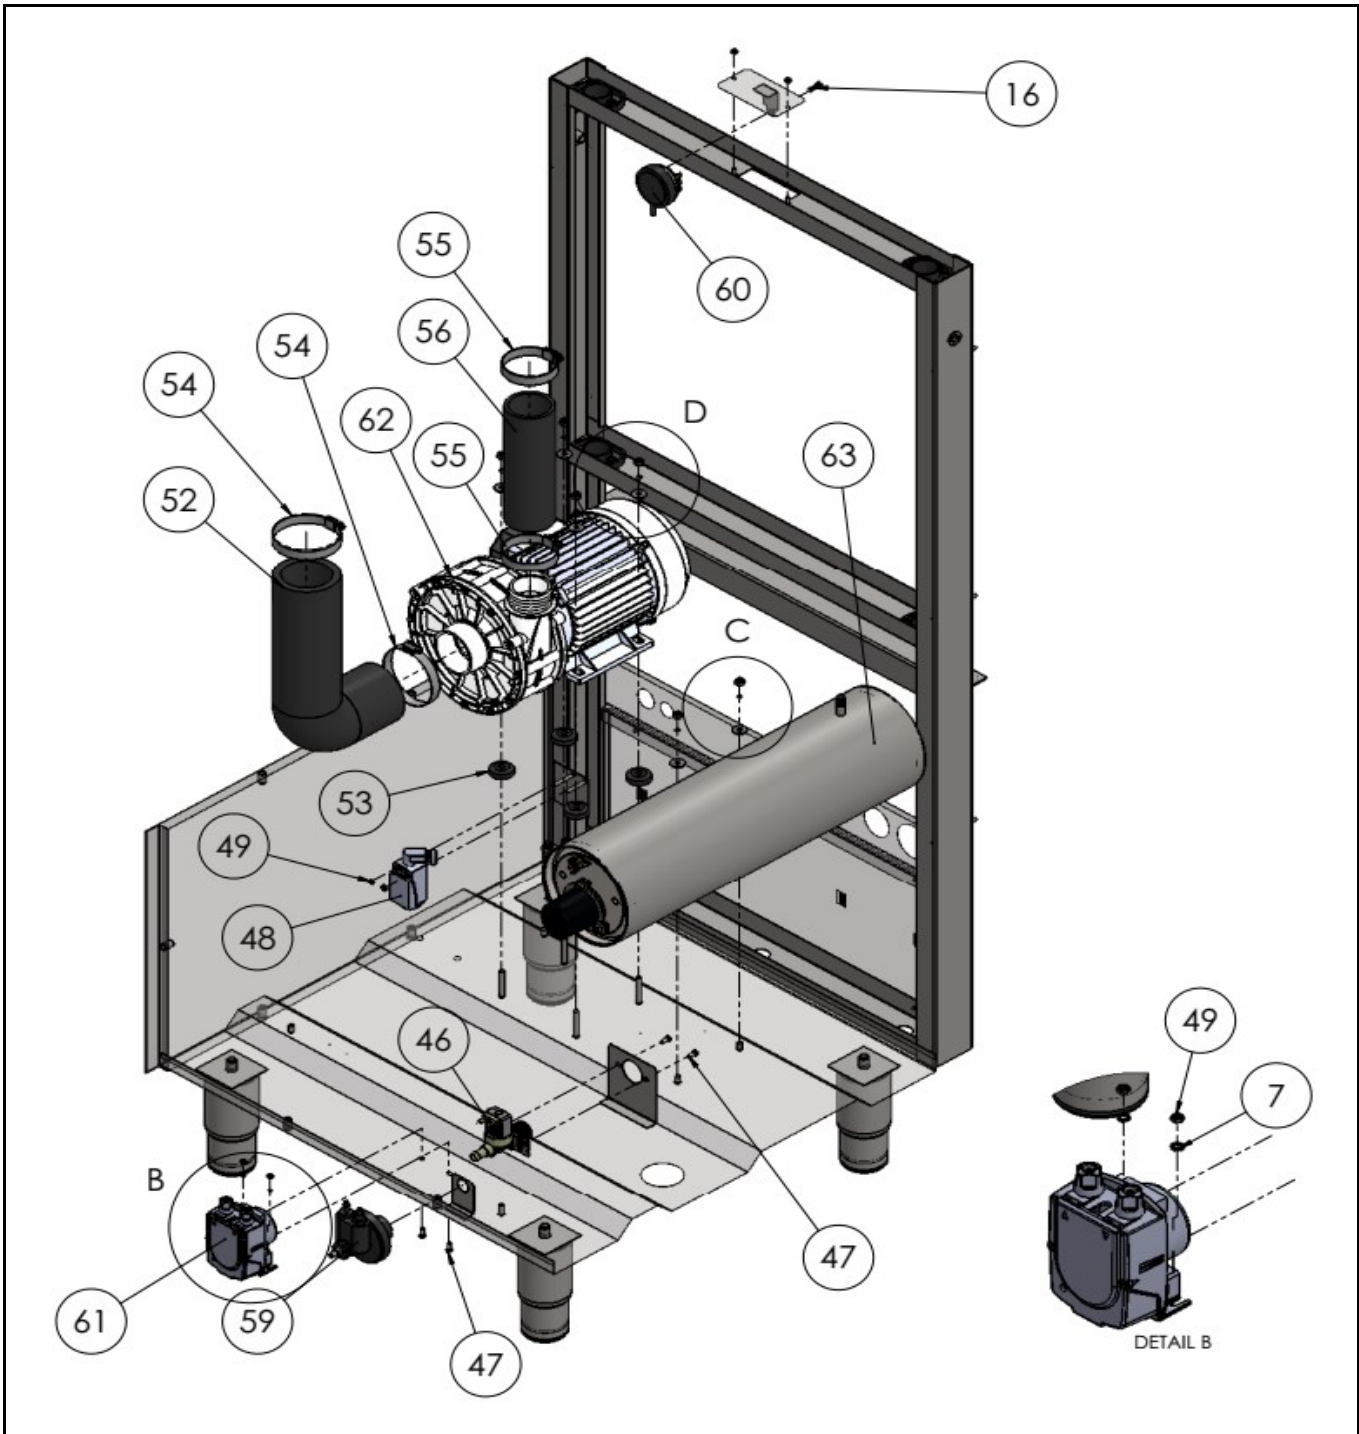

Drawing

Tools for Chefs

Hendi B.V.
Steenoven 21
3911 TX Rhenen
The Netherlands

Batch #
181979 and up

Appliance part#
230312

Description
Hood dishwasher K1500

Date	21-07-2022	Revision #	Revision version
Revision	Dirst Bill of Materials (BOM)