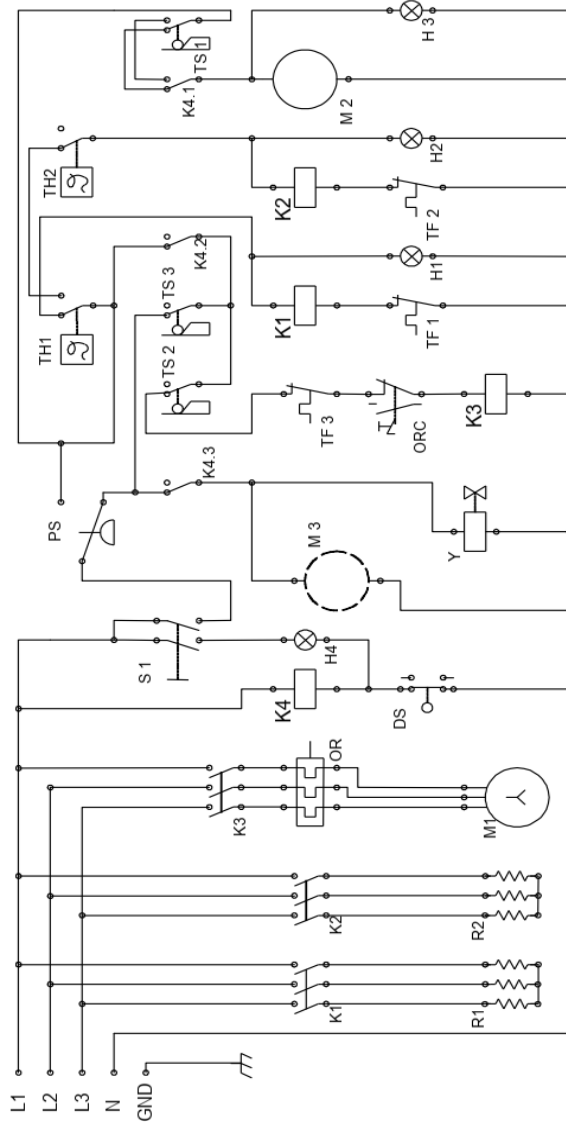

Circuit diagram

HENDI Tools for Chefs Hendi B.V. Steenoven 21 3911 TX Rhenen The Netherlands	Batch #	Appliance part#
	181979 and up	230312
	Description	
	Hood dishwasher K1500	

Date	21-07-2022	Revision #	Revision version
Revision	Dirst Bill of Materials (BOM)		

ELECTRICAL DIAGRAM
TURBO 1500
400 Volt AC
50/60 HZ

MS : Main switch
DS : Door switch
M1 : Wash pump motor
M2 : Timer's motor
M3 : Detergent pump motor
TF : Thermostat
TH : Thermostat
K4 : Microrelay
K1/2/3 : Magnetic contactors
ORC : Overload's relay breaking contact
OR : Overload relay
R1 : Booster's heating element
R2 : Tank's heating element
TS : Timer's switch
PS : Pressure switch
Y : Water inlet valve
C : capacitor
H : Indicator lamp