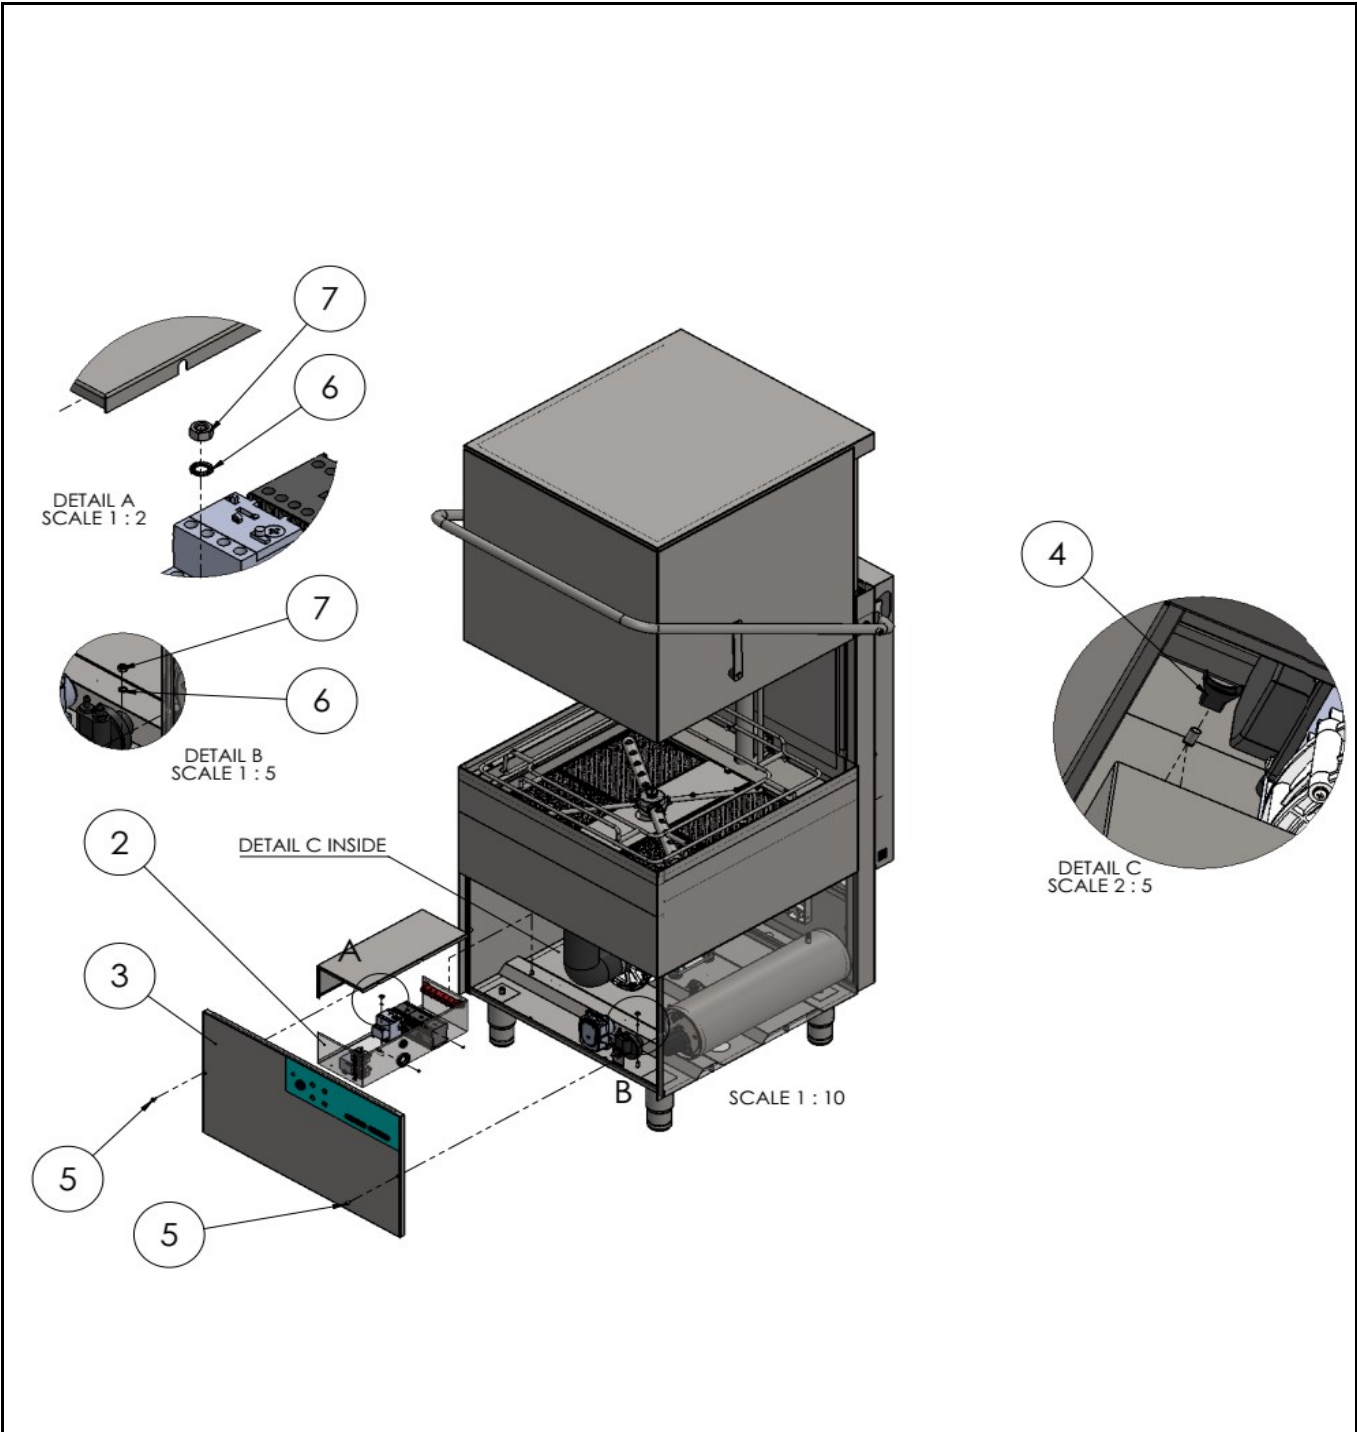

n/a -> not available

nss -> not sold separately

Drawing

Hendi B.V.
 Steenoven 21
 3911 TX Rhenen
 The Netherlands

Batch #
 181979 and up

Appliance part#
 230312

Description
 Hood dishwasher K1500

Date	21-07-2022	Revision #	Revision version
Revision	Dirst Bill of Materials (BOM)		