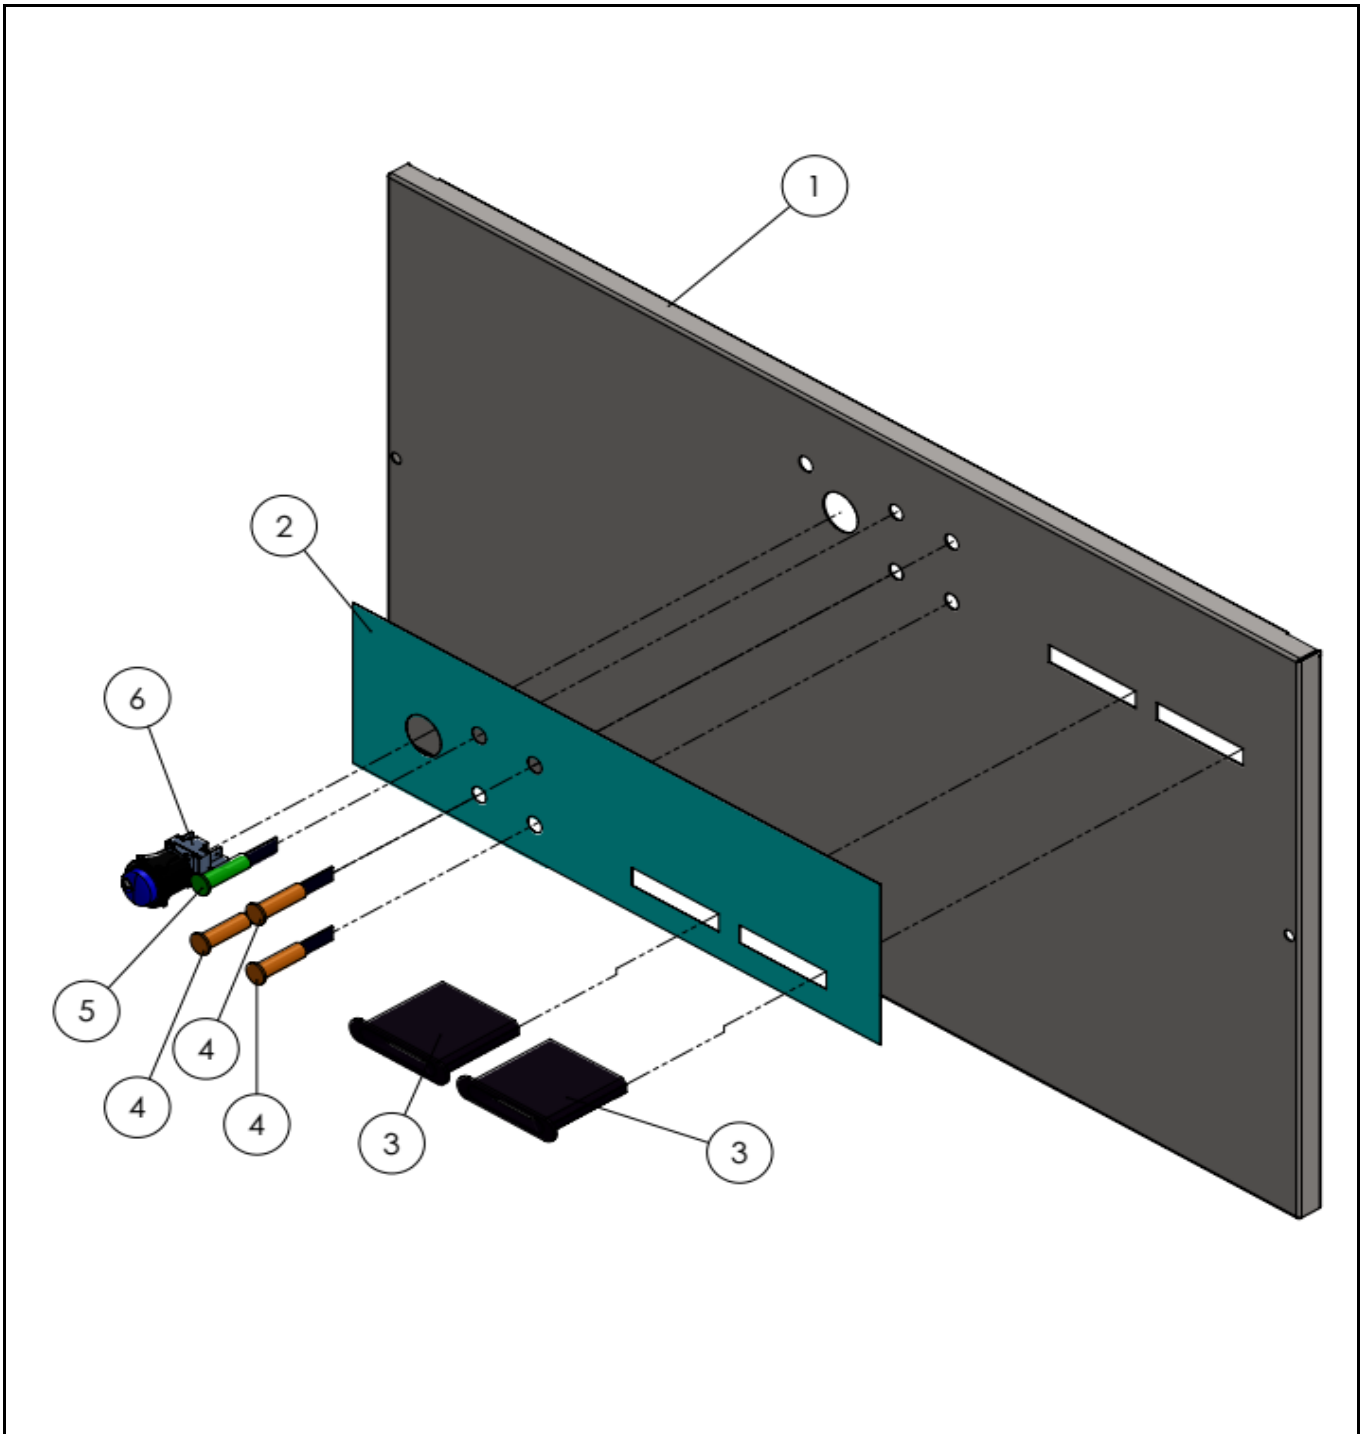

Drawing

HENDI

Tools for Chefs

Hendi B.V.

Steenoven 21
3911 TX Rhenen
The Netherlands

Batch #

181979 and up

Appliance part#

230312

Description

Hood dishwasher K1500

Date	21-07-2022	Revision #	Revision version
Revision	Dirst Bill of Materials (BOM)