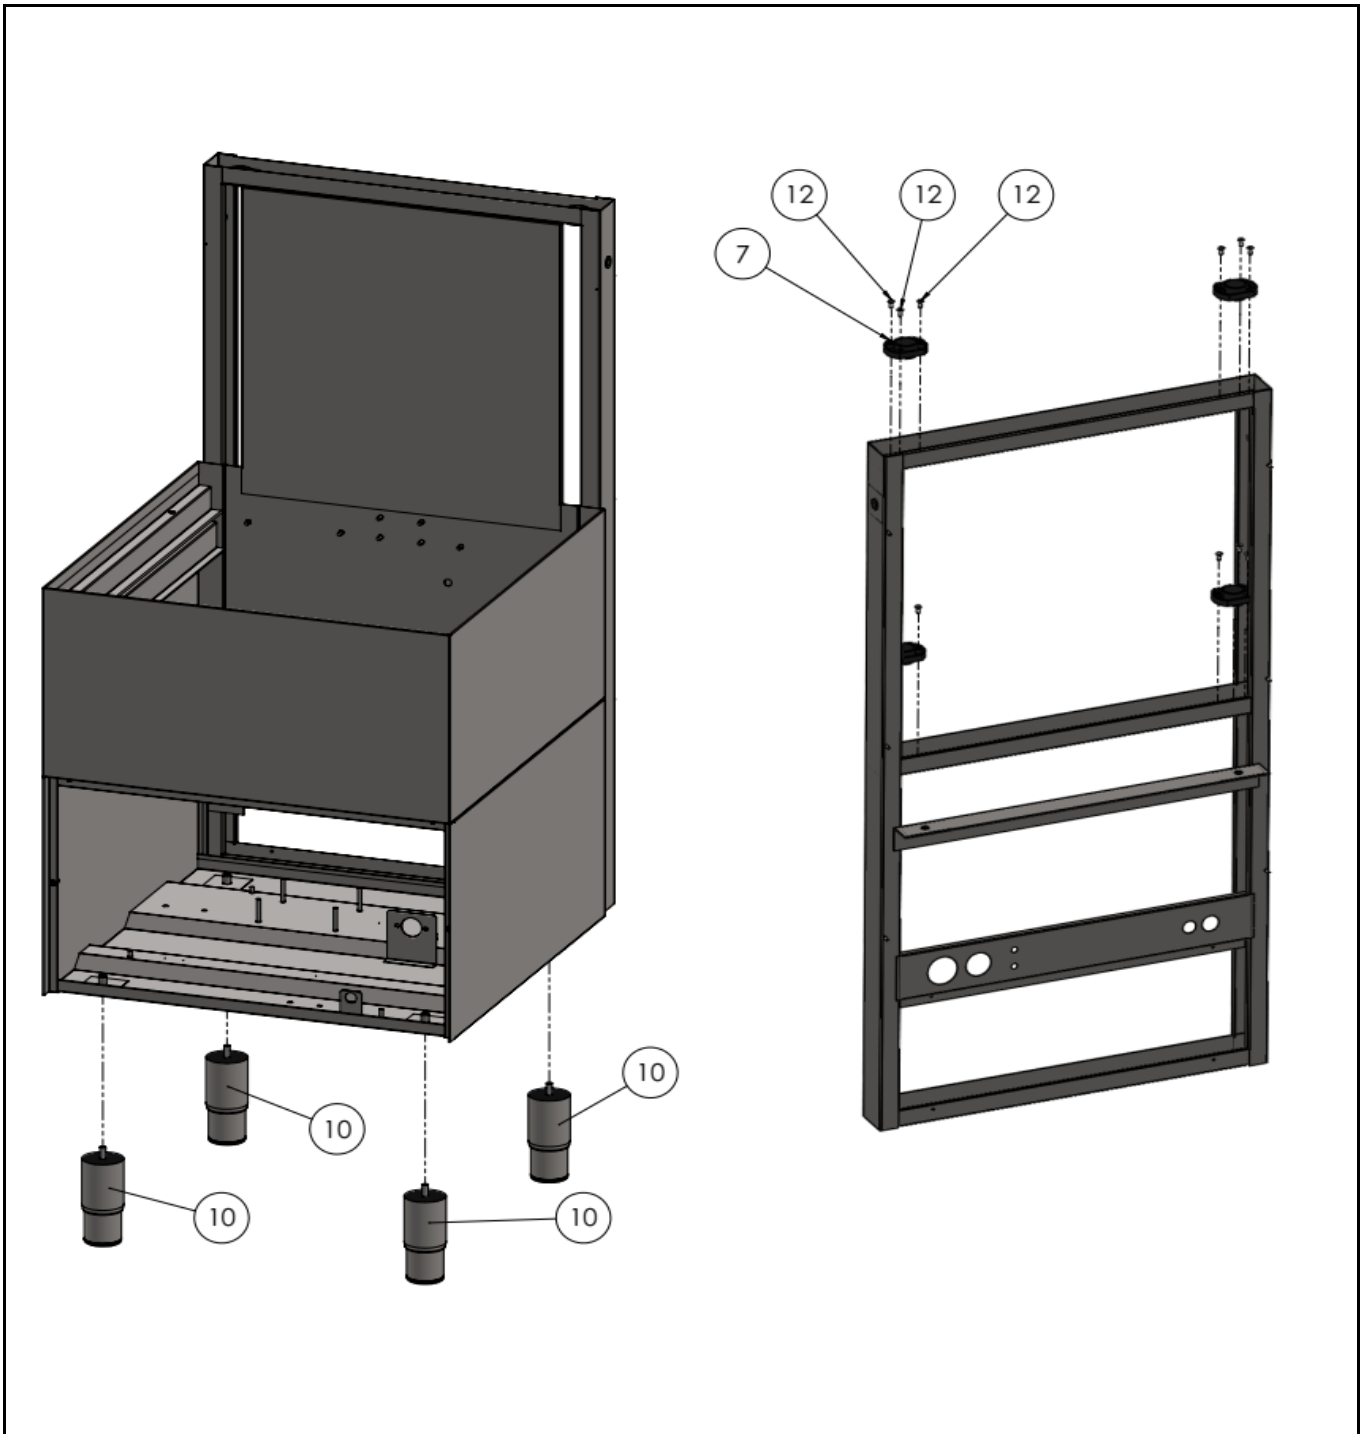

Drawing

Tools for Chefs

Hendi B.V.
Steenoven 21
3911 TX Rhenen
The Netherlands

Batch #

181979 and up

Appliance part#

230312

Description

Hood dishwasher K1500

Date 21-07-2022

Revision #

Revision version

Revision Dirst Bill of Materials (BOM)