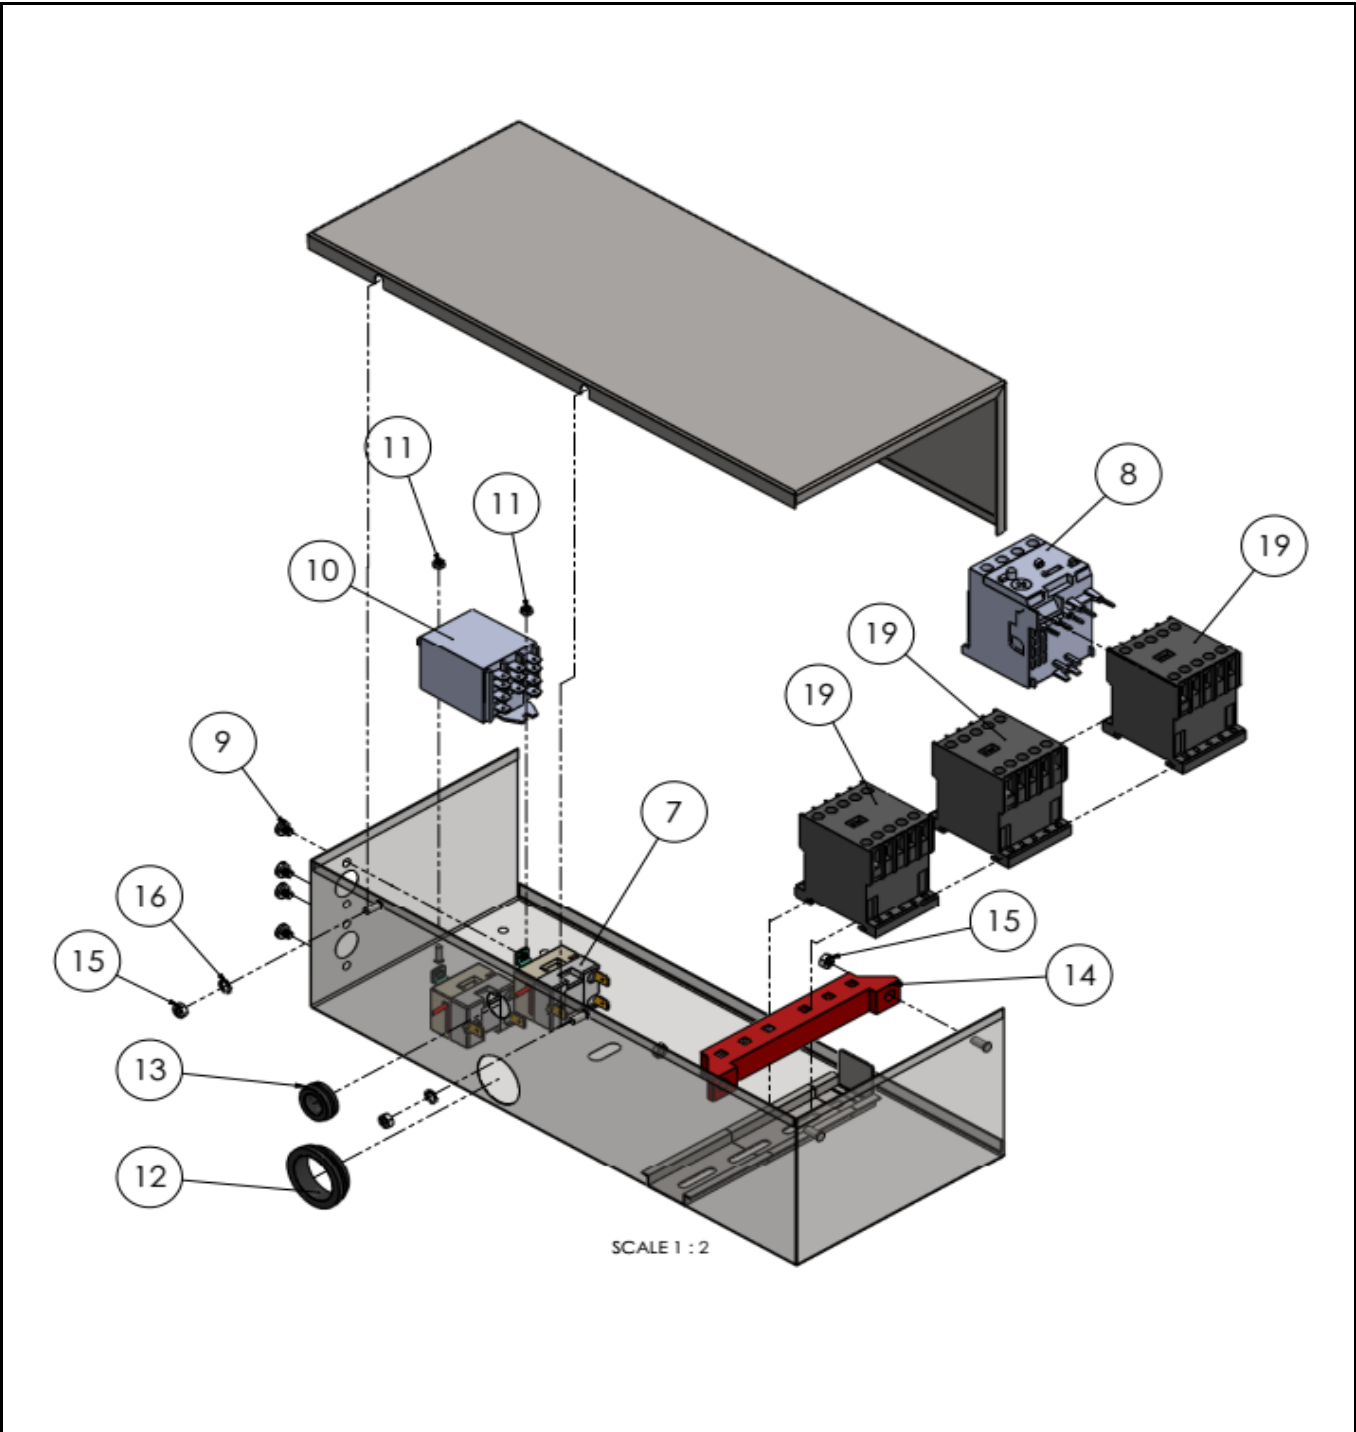

Drawing

Tools for Chefs

Hendi B.V.
Steenoven 21
3911 TX Rhenen
The Netherlands

Batch #
181979 and up

Appliance part#
230312

Description
Hood dishwasher K1500

Date	21-07-2022	Revision #	Revision version
Revision	Dirst Bill of Materials (BOM)