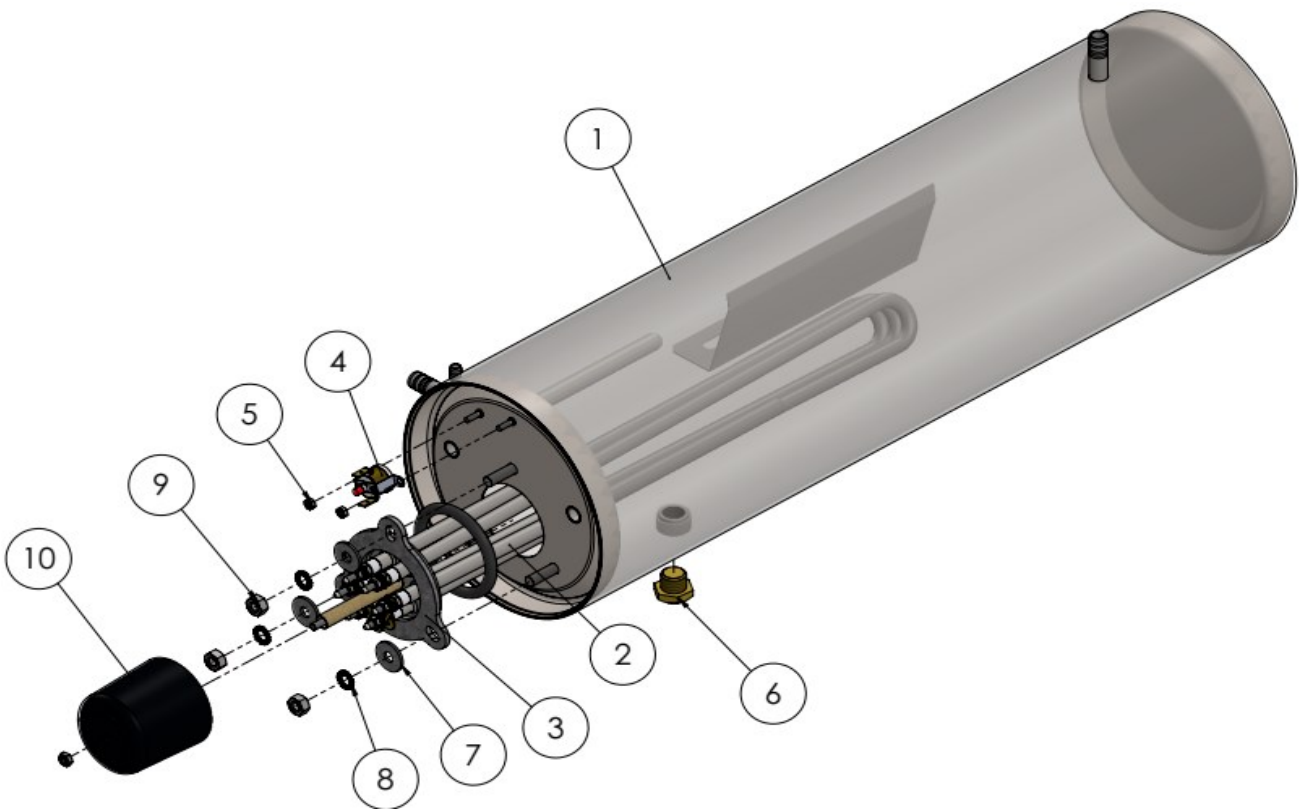

230312

Description

Hood dishwasher K1500

Date 21-07-2022

Revision #

Revision version

Revision Dirst Bill of Materials (BOM)

Bill of materials (BOM)