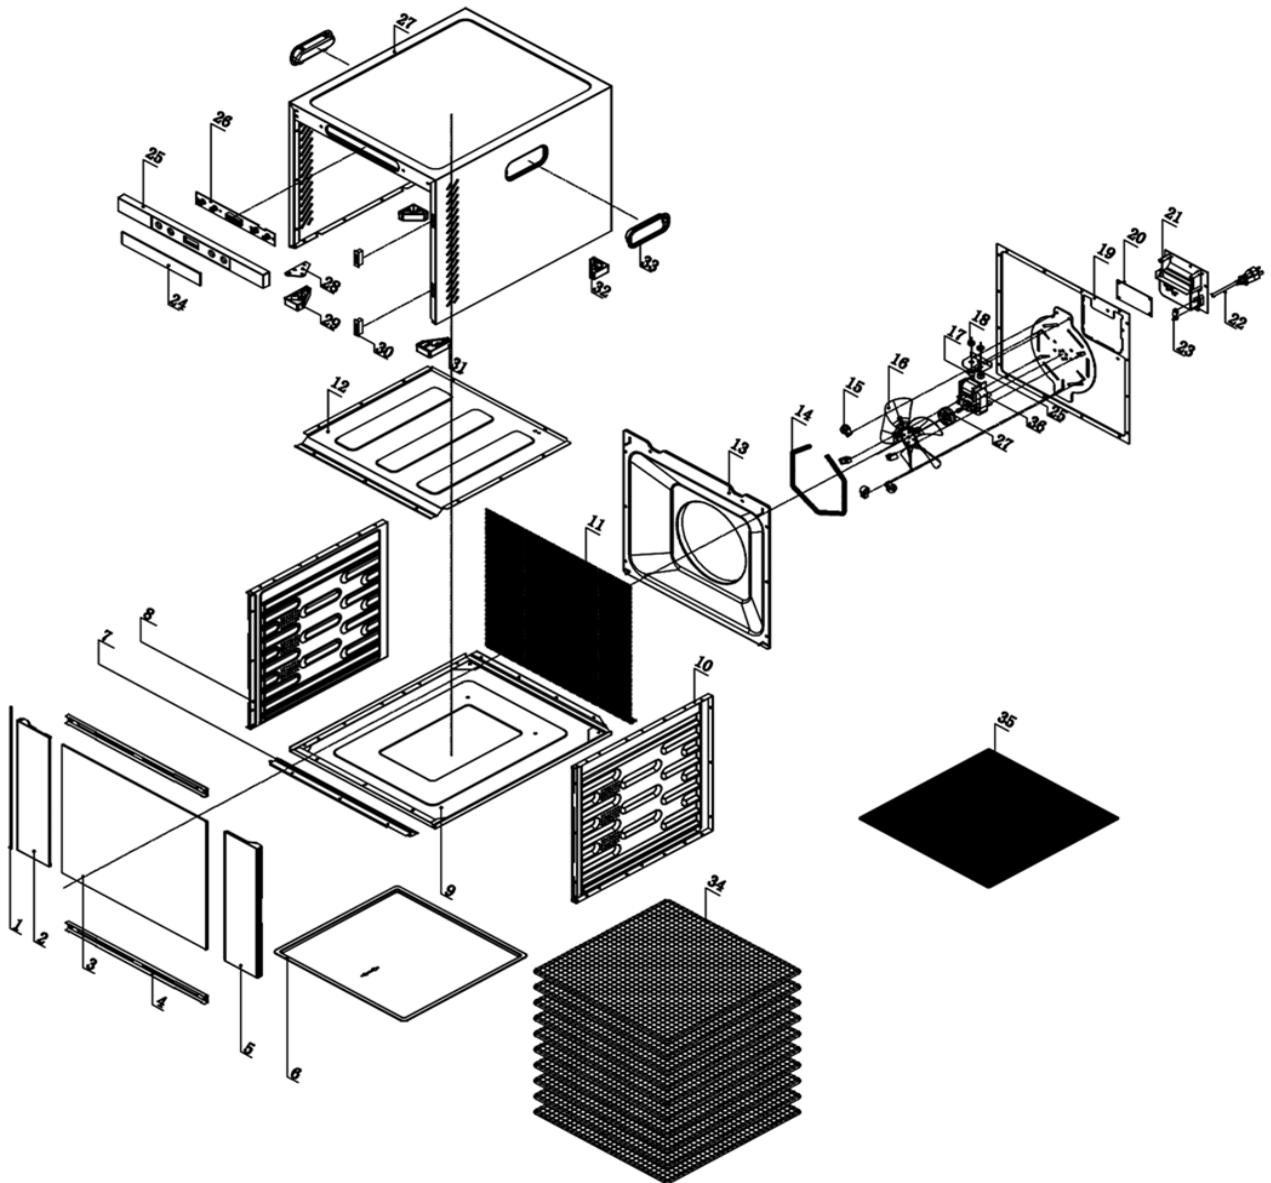

Drawing

Tools for Chefs

Hendi B.V.
Steenoven 21
3911 TX Rhenen
The Netherlands

Batch #

171973 and up

Appliance part#

229026

Description

Food dehydrator Profi Line

Date 03-03-2021

Revision #

1.1

Revision Format updated.

Bill of materials (BOM)

HENDI Tools for Chefs Hendi B.V. Steenoven 21 3911 TX Rhenen The Netherlands	Batch #	Appliance part#
	171973 and up	229026
	Description	
Food dehydrator Profi Line		

Date	03-03-2021	Revision #	1.1
Revision	Format updated.		

Item	Description	Part#	Quantity	Remark	Picture
1	Hinge pin	nss	1	Available as 946183	
2	Left door panel	nss	1	Available as 946183	
3	Door complete assembly	946183	1	Incl. item 1,2,3,4 and 5	
4	Bracket	nss	2	Available as 946183	
5	Right door panel	nss	1	Available as 946183	
6	Plastic driptray	946190	1		
7	Bracket	n/a	1		
8	Left side housing	n/a	1		
9	Bottom cover	n/a	1		
10	Right side housing	n/a	1		
11	Backside mesh housing	n/a	1		
12	Upper inner housing	n/a	1		
13	Air duct	n/a	1		
14	Heating element	946206	1		
15	Ceramic insulator	n/a	5		
16	Fan	n/a	1		
17	Ceramic ring 1	n/a	1		
18	Ceramic ring 2	n/a	1		
19	Back cover	n/a	1		
20	Main pcb	946213	1		
21	Power cord retention	nss	1	Available as 946220	
22	Power cord	946220	1	Incl. item 21,22 and 23	
23	Clamp	nss	1	Available as 946220	
24	Glass cover display	n/a	1		
25	Control Panel	n/a	1		
26	Display pcb	946237	1		
27	Housing	n/a	1		
28	Fixation plate	nss	1	Available as 946244	
29	Feet (set of 4 pcs)	946244	4	Incl. item 28,29,31 and 32	
30	Magnet	n/a	2		
31	Feet	nss	1	Available as 946244	
32	Feet	nss	2	Available as 946244	
33	Handle	nss	2		
34	Grid	946251	10		
35	Mesh (plastic)	946268	1		
36	Motor (Fan)	946275	1		
*	Thermal fuse 113°C	n/a	1	Obtain locally	

n/a -> not available

nss -> not sold separately