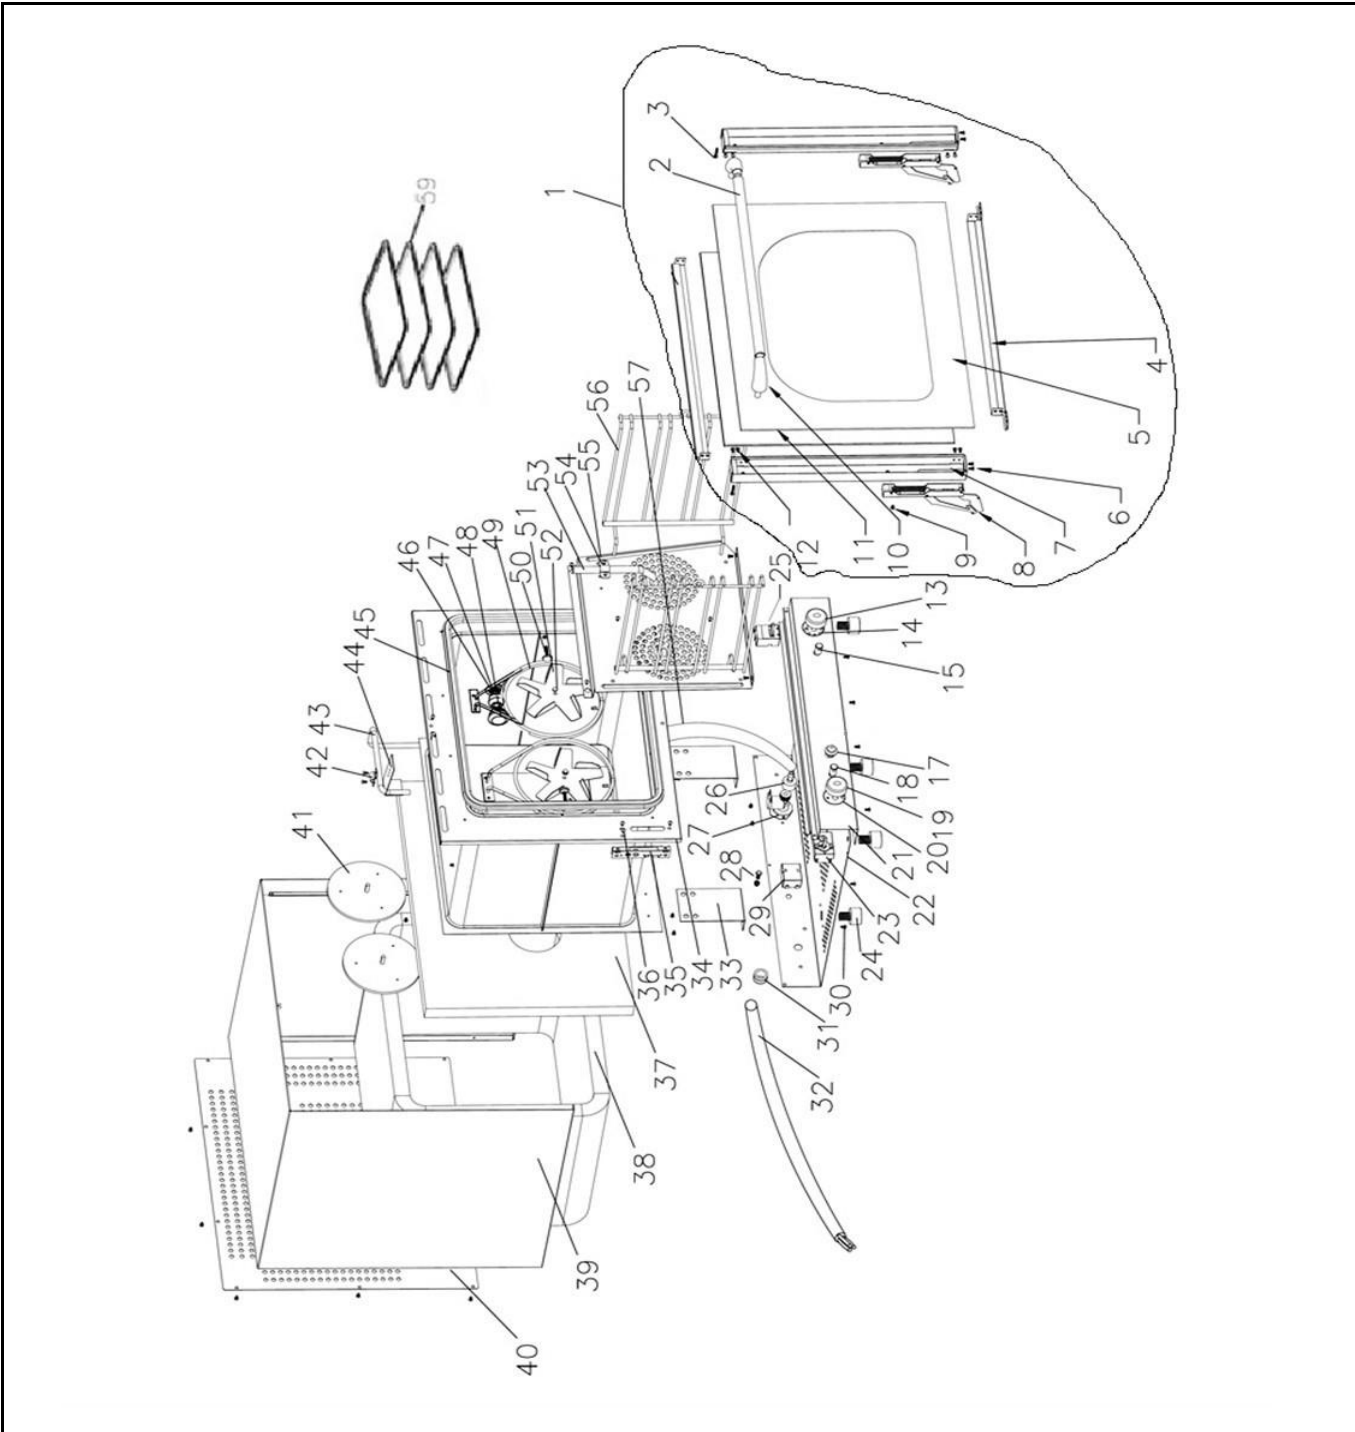

Drawing

Tools for Chefs

Hendi B.V.
Steenoven 21
3911 TX Rhenen
The Netherlands

Batch #	Appliance part#
HK071519 and up	227077
Description	
Humidified convection oven H90S	

Date	24-07-2024	Revision #	1.1
Revision	Updated knob, logo and back cover.