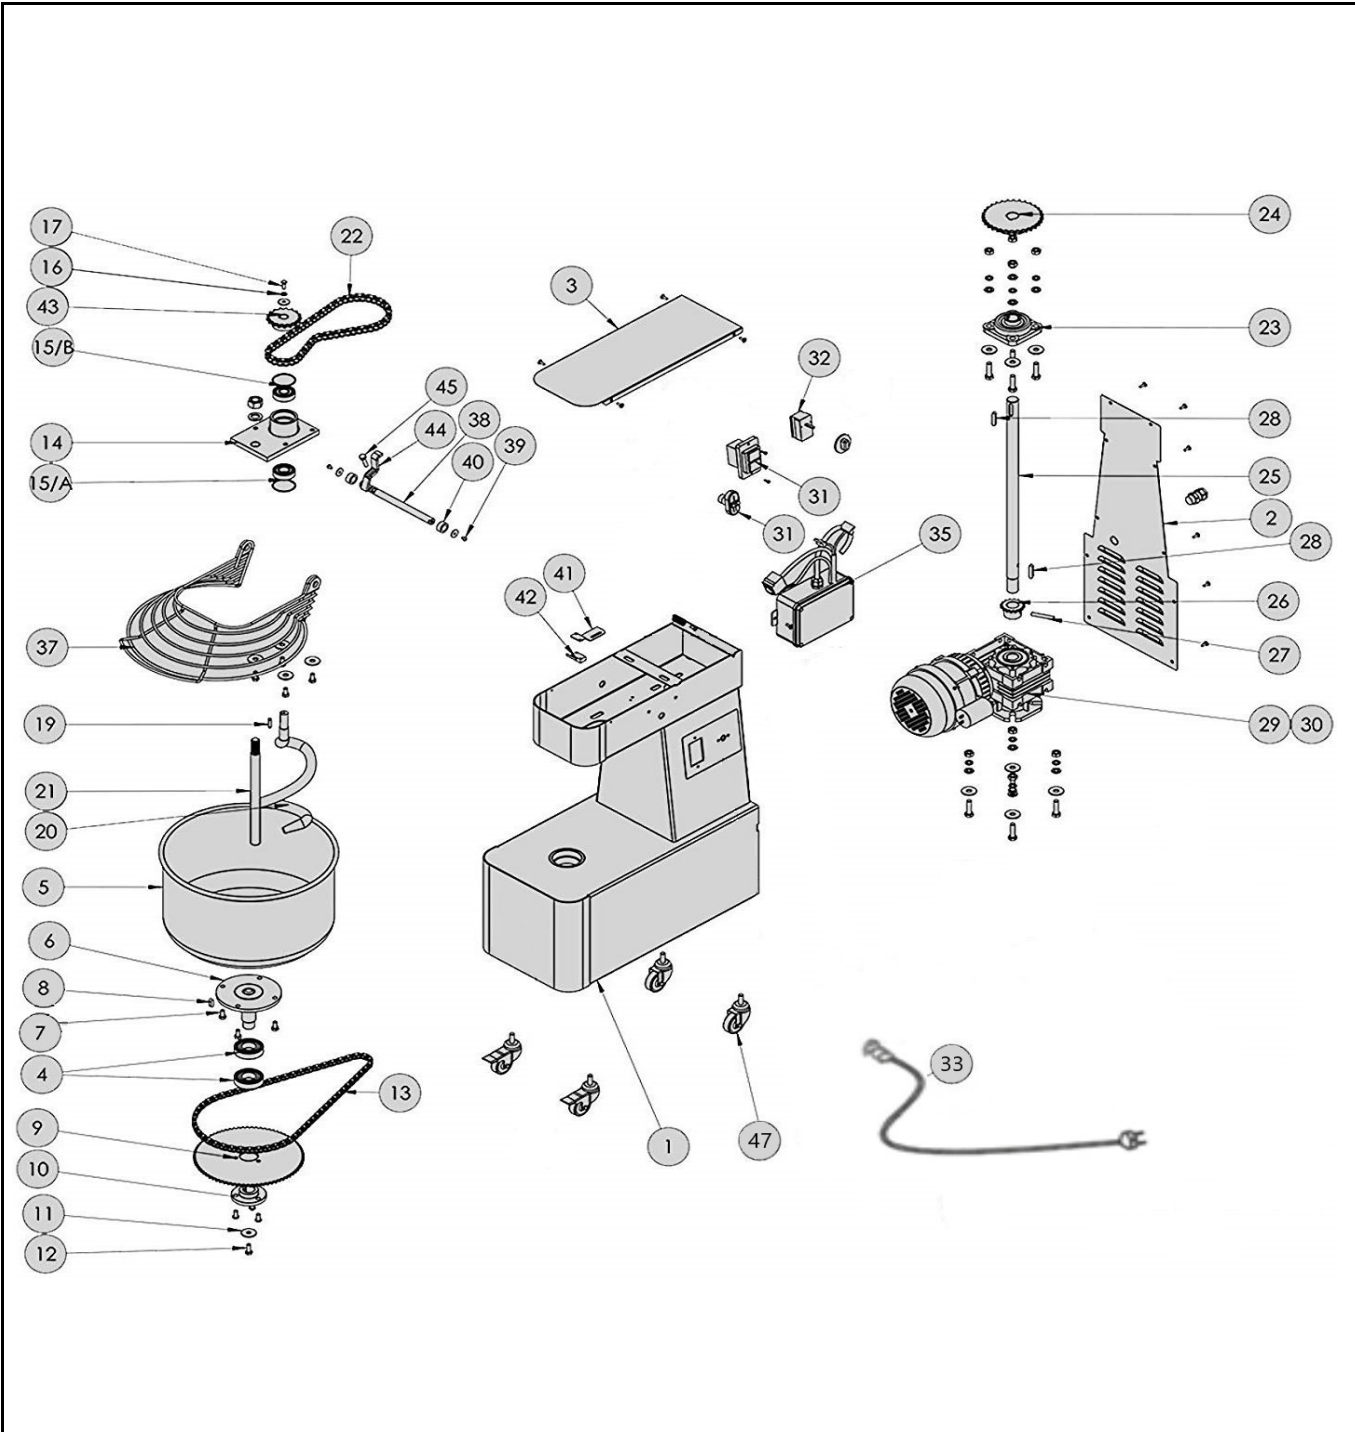

Drawing

Tools for Chefs

Hendi B.V.
 Steenoven 21
 3911 TX Rhenen
 The Netherlands

Batch #	Appliance part#
000000 and up	226308
Description	
Spiral mixer with fixed bowl 32L	

Date	18-03-2020	Revision #	1.0
Revision	First Bill of Materials (BOM)		

Bill of materials (BOM)

 <b style="font-size: 24px; margin-left: 10px;">HENDI <small style="color: green; margin-left: 10px;">Tools for Chefs</small> Hendi B.V. Steenoven 21 3911 TX Rhenen The Netherlands	Batch #	Appliance part#
	000000 and up	226308
	Description	
	Spiral mixer with fixed bowl 32L	

Date	18-03-2020	Revision #	1.0
Revision	First Bill of Materials (BOM)		

Item	Description	Part#	Quantity	Remark	Picture
1	Housing base	n/a	1		
2	Housing panel (back)	n/a	1		
3	Housing panel (top)	n/a	1		
4	Bearing	n/a	1		
5	Bowl (32Ltr)	n/a	1		
6	Bowl support axle	n/a	1		
7	Screw	n/a	1		
8	Support axle key	n/a	1		
9	Gear	n/a	1		
10	Bowl support axle mount	n/a	1		
11	Washer	n/a	4		
12	Screw	n/a	4		
13	Lower drive chain	n/a	1		
14	Spiral support	n/a	1		
15/A	Bearing	n/a	1		
15/B	Bearing	n/a	1		
16	Washer	n/a	1		
17	Screw	n/a	1		
18	Screw	n/a	1		
19	Spiral key	n/a	1		
20	Spiral	n/a	1		
21	Dough breaker	n/a	1		
22	Uppr drive chain	n/a	1		
23	Drive axle support	n/a	1		
24	Upper drive gear	n/a	1		
25	Drive shaft	n/a	1		
26	Lower drive gear	n/a	1		
27	Drive shaft pin	n/a	1		
28	Drive shaft key	n/a	1		
29	Motor 400V 1100W	n/a	1	Incl.item 30	
30	Transmission box	nss	1		
31	Switch	935392	1		
32	Timer	n/a	1		
33	Power cord	n/a	1		
34	Microswitch cable	n/a	1		
35	Speed switch unit	n/a	1	Not available for this model	
37	Bowl guard	n/a	1		
38	Bowl guard axle	n/a	1		
39	Screw	n/a	2		
40	Washer	n/a	2		
41	Microswitch bracket	n/a	1		
42	Microswitch	n/a	1		
43	Spiral drive gear	n/a	1		
44	Bracket	n/a	1		
45	Screw	n/a	1		
47	Wheels	943397	4	Sold as set of 4	