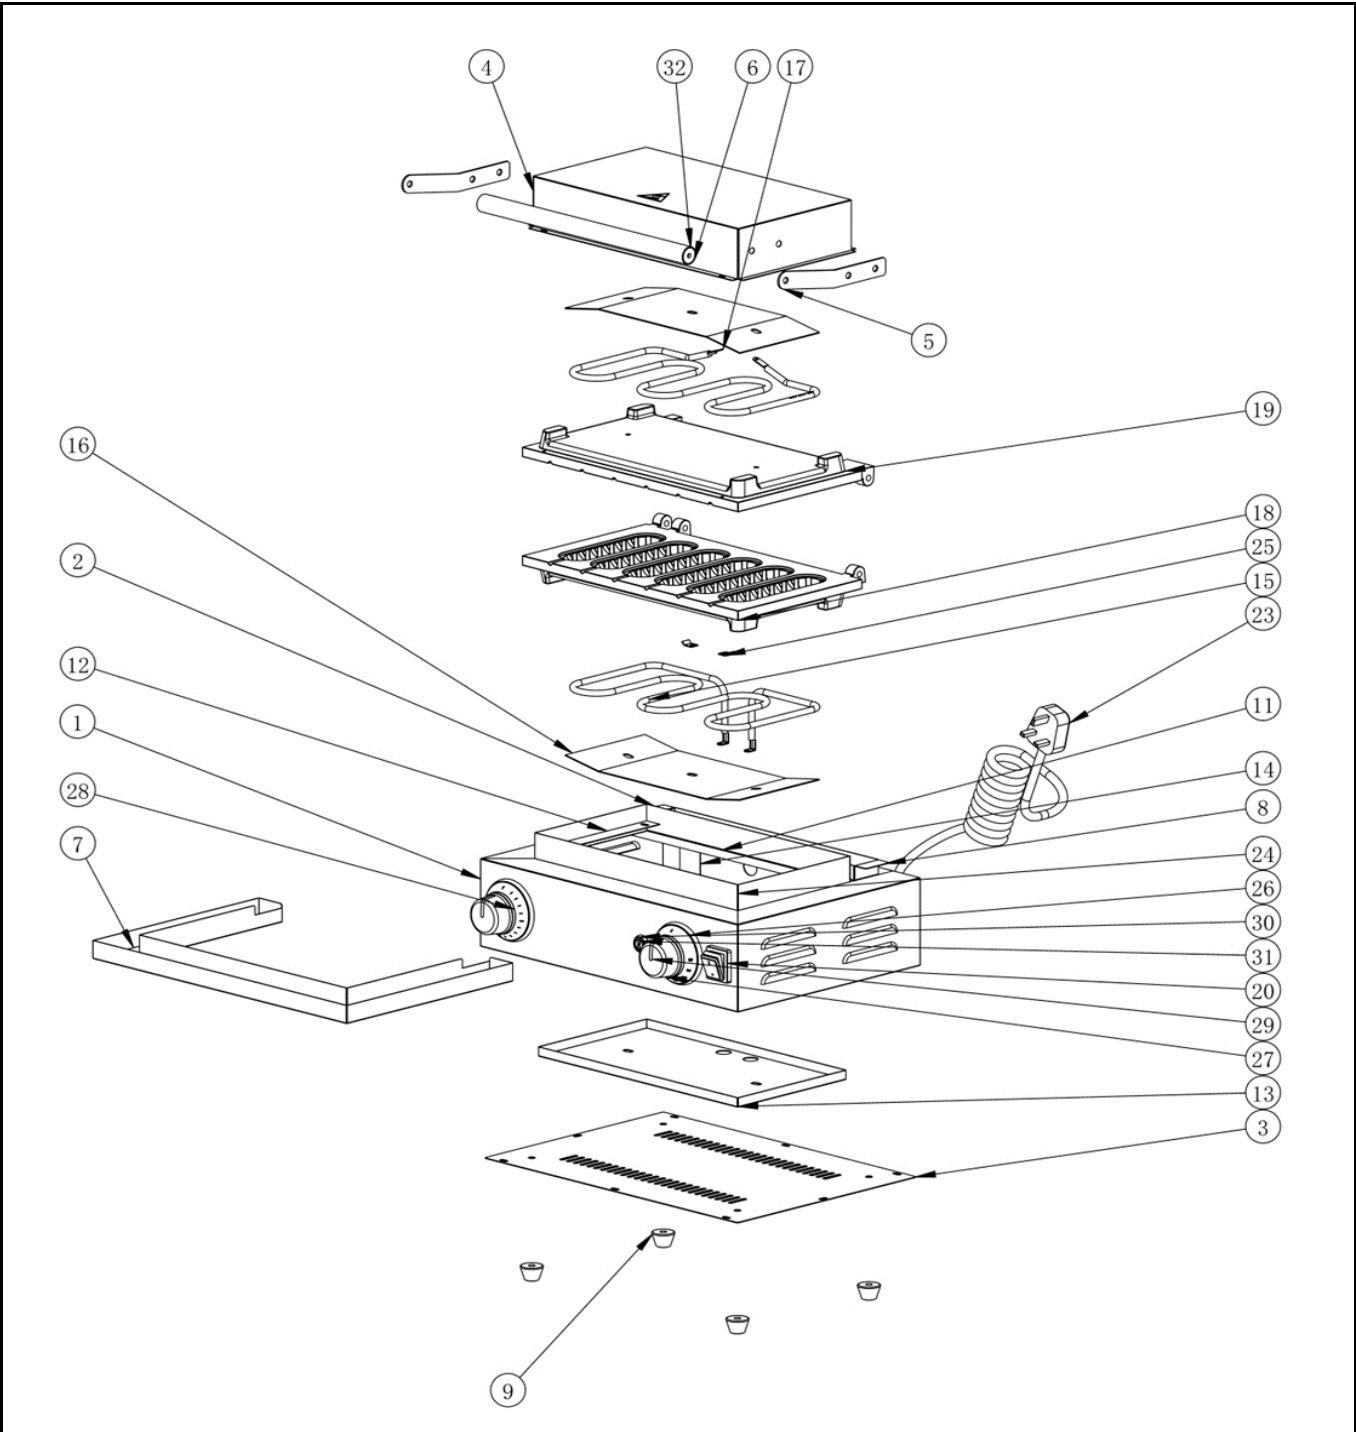

Drawing

Tools for Chefs

Hendi B.V.
Steenoven 21
3911 TX Rhenen
The Netherlands

Batch #	Appliance part#
000000 and up	212189
Description	
Waffle maker "Corn dog"	

Date	25-05-2021	Revision #	1.0
Revision	First Bill of Materials (BOM)