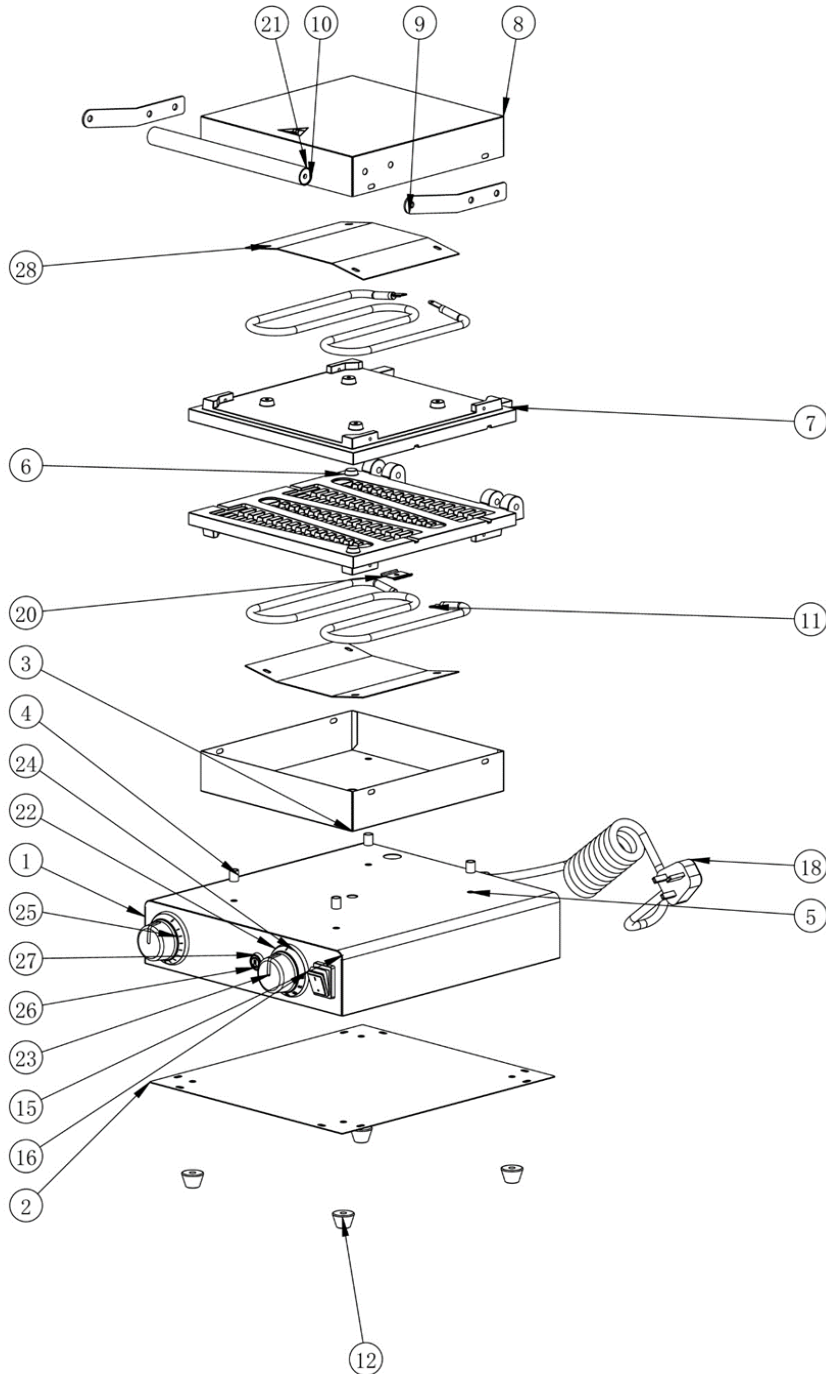

Drawing

Tools for Chefs

Hendi B.V.
Steenoven 21
3911 TX Rhenen
The Netherlands

Batch #	Appliance part#
000000 and up	212165

Description
Waffle maker "Lolly"

Date	25-05-2021	Revision #	1.0
Revision	First Bill of Materials (BOM)		

Bill of materials (BOM)

 HENDI Tools for Chefs Hendi B.V. Steenoven 21 3911 TX Rhenen The Netherlands	Batch #	Appliance part#
	000000 and up	212165
	Description	
	Waffle maker "Lolly"	

Date	25-05-2021	Revision #	1.0
Revision	First Bill of Materials (BOM)		

Item	Description	Part#	Quantity	Remark	Picture
1	Base frame	n/a	1		
2	Bottom cover	n/a	1		
3	Bottom housing	n/a	1		
4	Housing support	n/a	4		
5	Mount board bottom housing	n/a	1		
6	Grill plate (bottom)	n/a	1		
7	Grill plate (top)	n/a	1		
8	Upper grill plate cover	n/a	1		
9	Handle bracket	n/a	2		
10	Handle	n/a	1		
11A	Heating element (bottom, 850W)	959893	1		
11B	Heating element (top, 900W)	959909	1		
12	Feet	912058	4	Set of 4	
15	Thermostat	959121	1		
16	Switch	205426	1		
17	Timer	948279	1	Not shown on drawing	
18	Power cord	912027	1		
19	Hi-limiter	959145	1	Not shown on drawing	
20	Bracket	n/a	1		
21	Handle bracket	n/a	2		
22	Ground plate knob	nss	2	Available as 959114 and 948330	
23	Knob	nss	2	Available as 959114 and 948330	
24	Graduation ring thermostat	nss	1	Available as 959114	
25	Graduation ring timer	nss	1	Available as 948330	
*	Knob thermostat complete	959114	1	Incl. item 22, 23 and 24	
*	Knob timer complete	948330	1	Incl. item 22, 23 and 25	
26	Indicator light orange	930533	1	Incl. item 27	
27	O-ring	nss	1	Available as 930533	
28	Heating element bracket	n/a	2		
*	Logo badge Hendi	955963	1	Not shown on drawing	

n/a -> not available

nss -> not sold separately

Circuit diagram

 <b style="font-size: 24px; margin-left: 10px;">HENDI Tools for Chefs Hendi B.V. Steenoven 21 3911 TX Rhenen The Netherlands	Batch #	Appliance part#
	000000 and up	212165
	Description	
	Waffle maker "Lolly"	