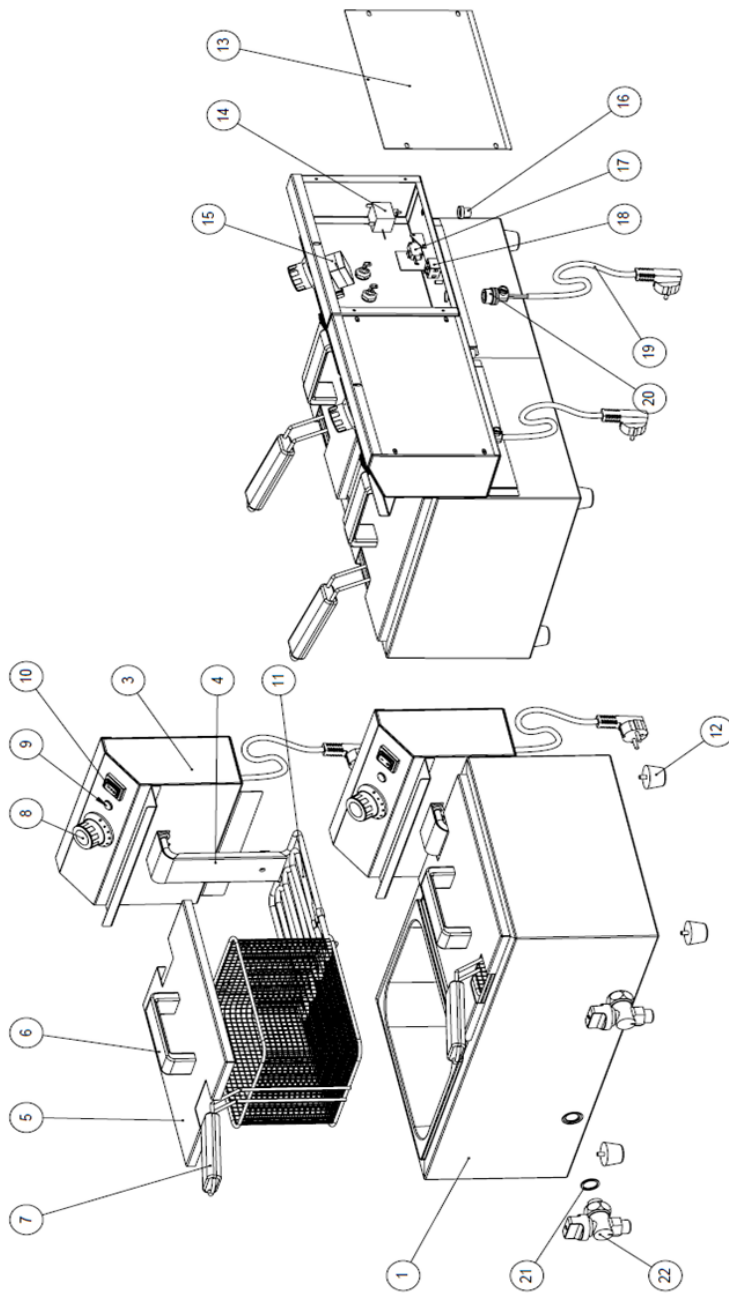

Drawing

Tools for Chefs

Hendi B.V.
 Steenoven 21
 3911 TX Rhenen
 The Netherlands

Batch #
 401182 until
 HK055920 except
 401248

Appliance part#
209301

Description
 Deepfryer Mastercoor 2X8L with faucet

Date	30-04-2021	Revision #	1.1
Revision	New model.		

Bill of materials (BOM)

 <b style="font-size: 24px; margin-left: 10px;">HENDI Tools for Chefs Hendi B.V. Steenoven 21 3911 TX Rhenen The Netherlands	Batch #	Appliance part#
	401182 until HK055920 except 401248	209301
	Description	
Deepfryer Mastercoor 2X8L with faucet		

Date	30-04-2021	Revision #	1.1
Revision	New model.		

Item	Description	Part#	Quantity	Remark	Picture
1	Frame	n/a	1		
2	Fryer bassin	n/a	2		
3	Fryer head (complete assembly)	932308	2	Incl item 8,9,10,11,13 until 20	
4	Heat shield	nss	2	Available as 932308	
5	Lid	934869	2	Incl item 6	
6	Handle	nss	2	Available as 934869	
7	Fryer basket	933664	2		
8	Knob	934852	2	Knob design may differ from original.	
9	Indicator light	927526	2	Also in 932308	
10	Switch	205426	2	Also in 932308	
11	Element	941379	2	Also in 932308	
12	Feet	934876	4		
13	Back cover	nss	2	Available as 932308	
14	Hi-Limiter	930595	2	Also in 932308	
15	Thermostat	930557	2	Also in 932308	
16	Cover Hi-Limiter	nss	2	Available as 930595 and 932308	
17	Microswitch	207093	2	Also in 932308	
18	Terminal	930540	2	Also in 932308	
19	Power cord	912027	2	Also in 932308	
20	Pull relief	912201	2	Also in 932308	
21	Gasket silicone	931042	2		
22	Faucet	251515	2		

Appliance part#

209301

Description

Deepfryer Mastercoor 2X8L with faucet

Date 30-04-2021

Revision # 1.1

Revision New model.