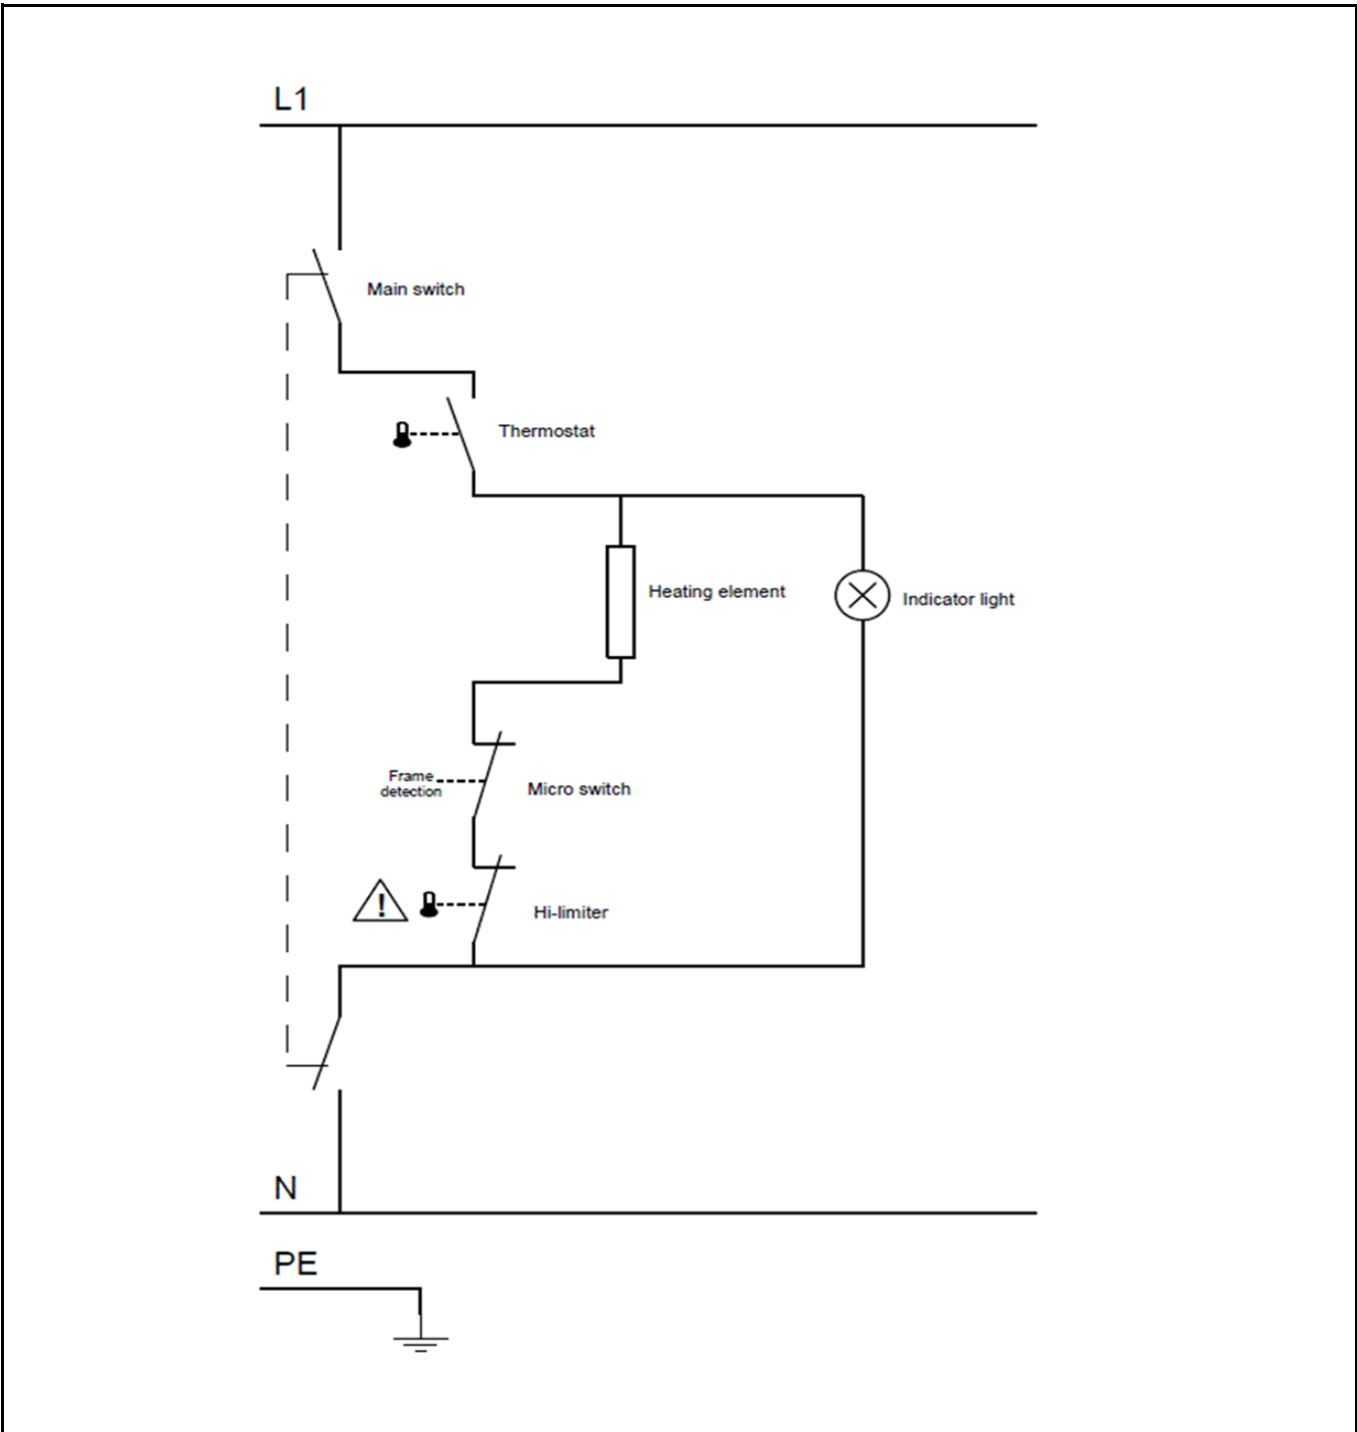

Circuit diagram

HENDI Tools for Chefs Hendi B.V. Steenoven 21 3911 TX Rhenen The Netherlands	Batch # 401182 until HK055920 except 401248	Appliance part# 209301
	Description Deepfryer Mastercoor 2X8L with faucet	
	(Empty space for additional details)	

Date	30-04-2021	Revision #	1.1
Revision	New model.