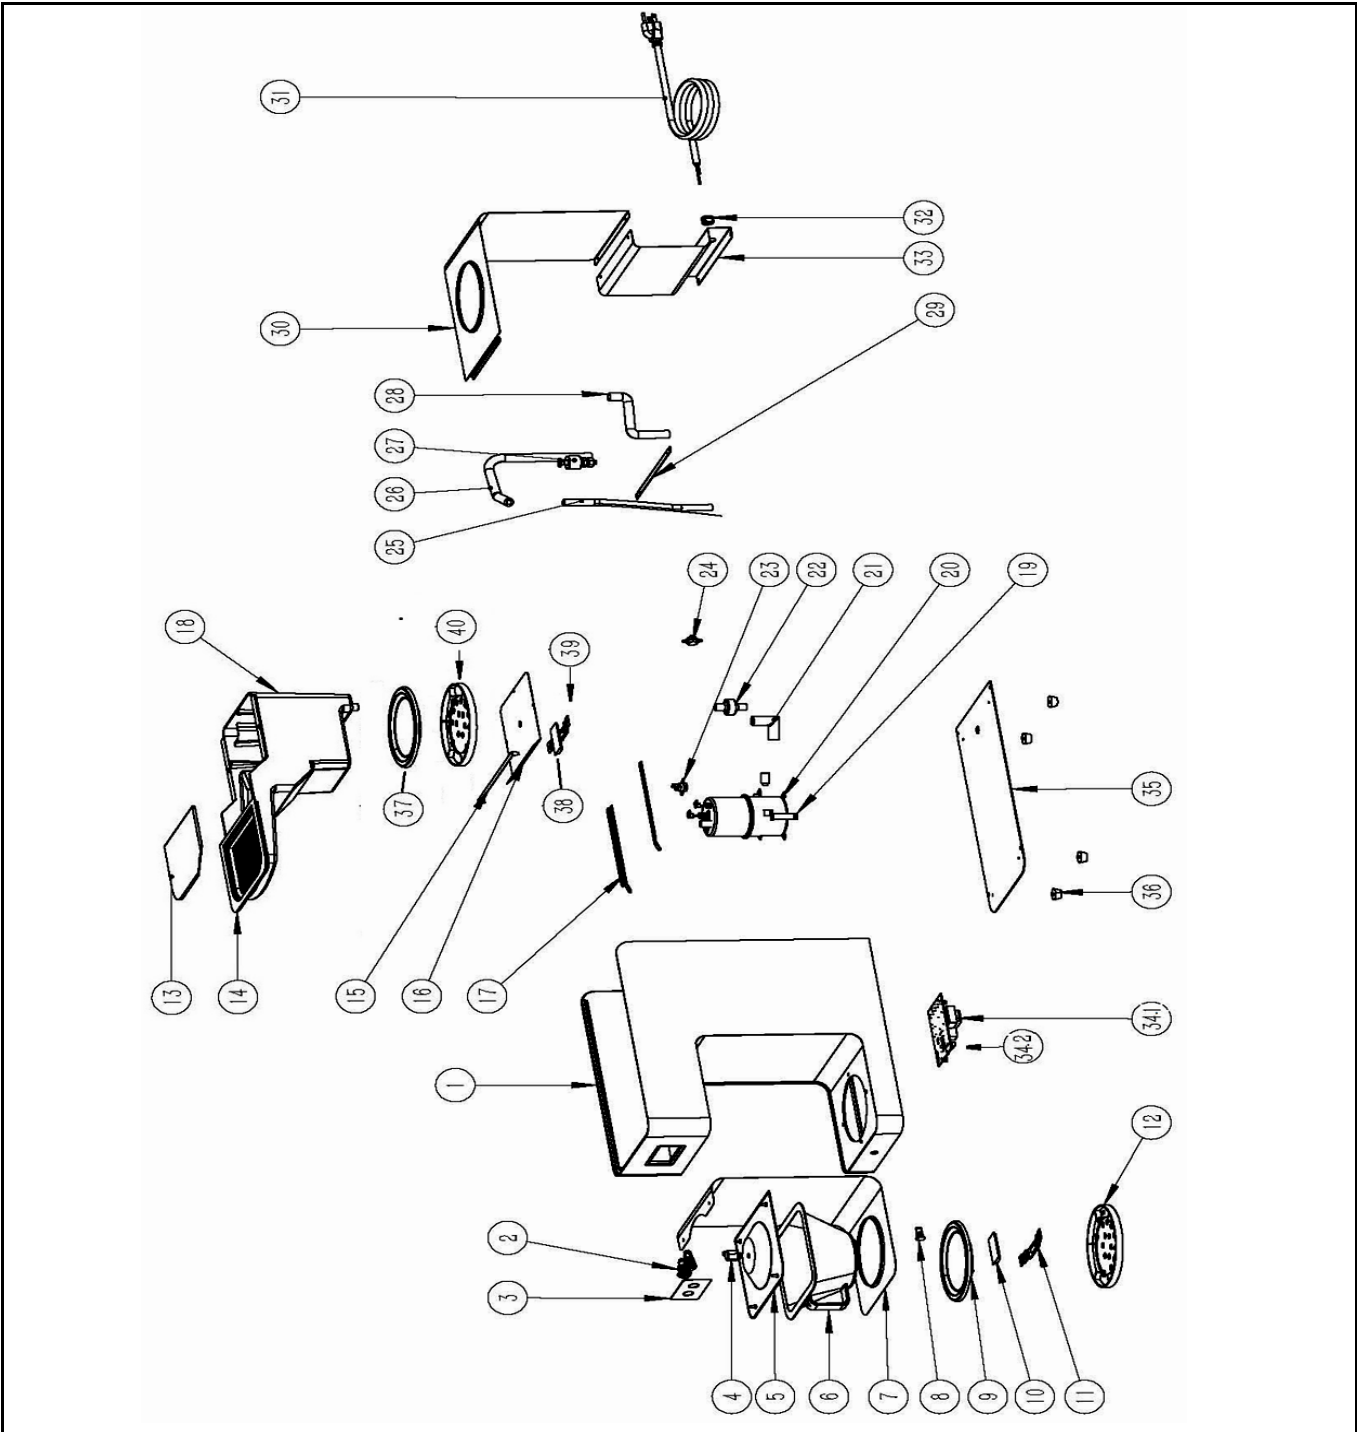

Drawing

Hendi B.V.
Steenoven 21
3911 TX Rhenen
The Netherlands

Batch #	Appliance part#
HK170786 and up	208533
Description	
Coffee machine Profiline	

Date	06-05-2019	Revision #	1.0
Revision	First Bill of Materials (BOM)