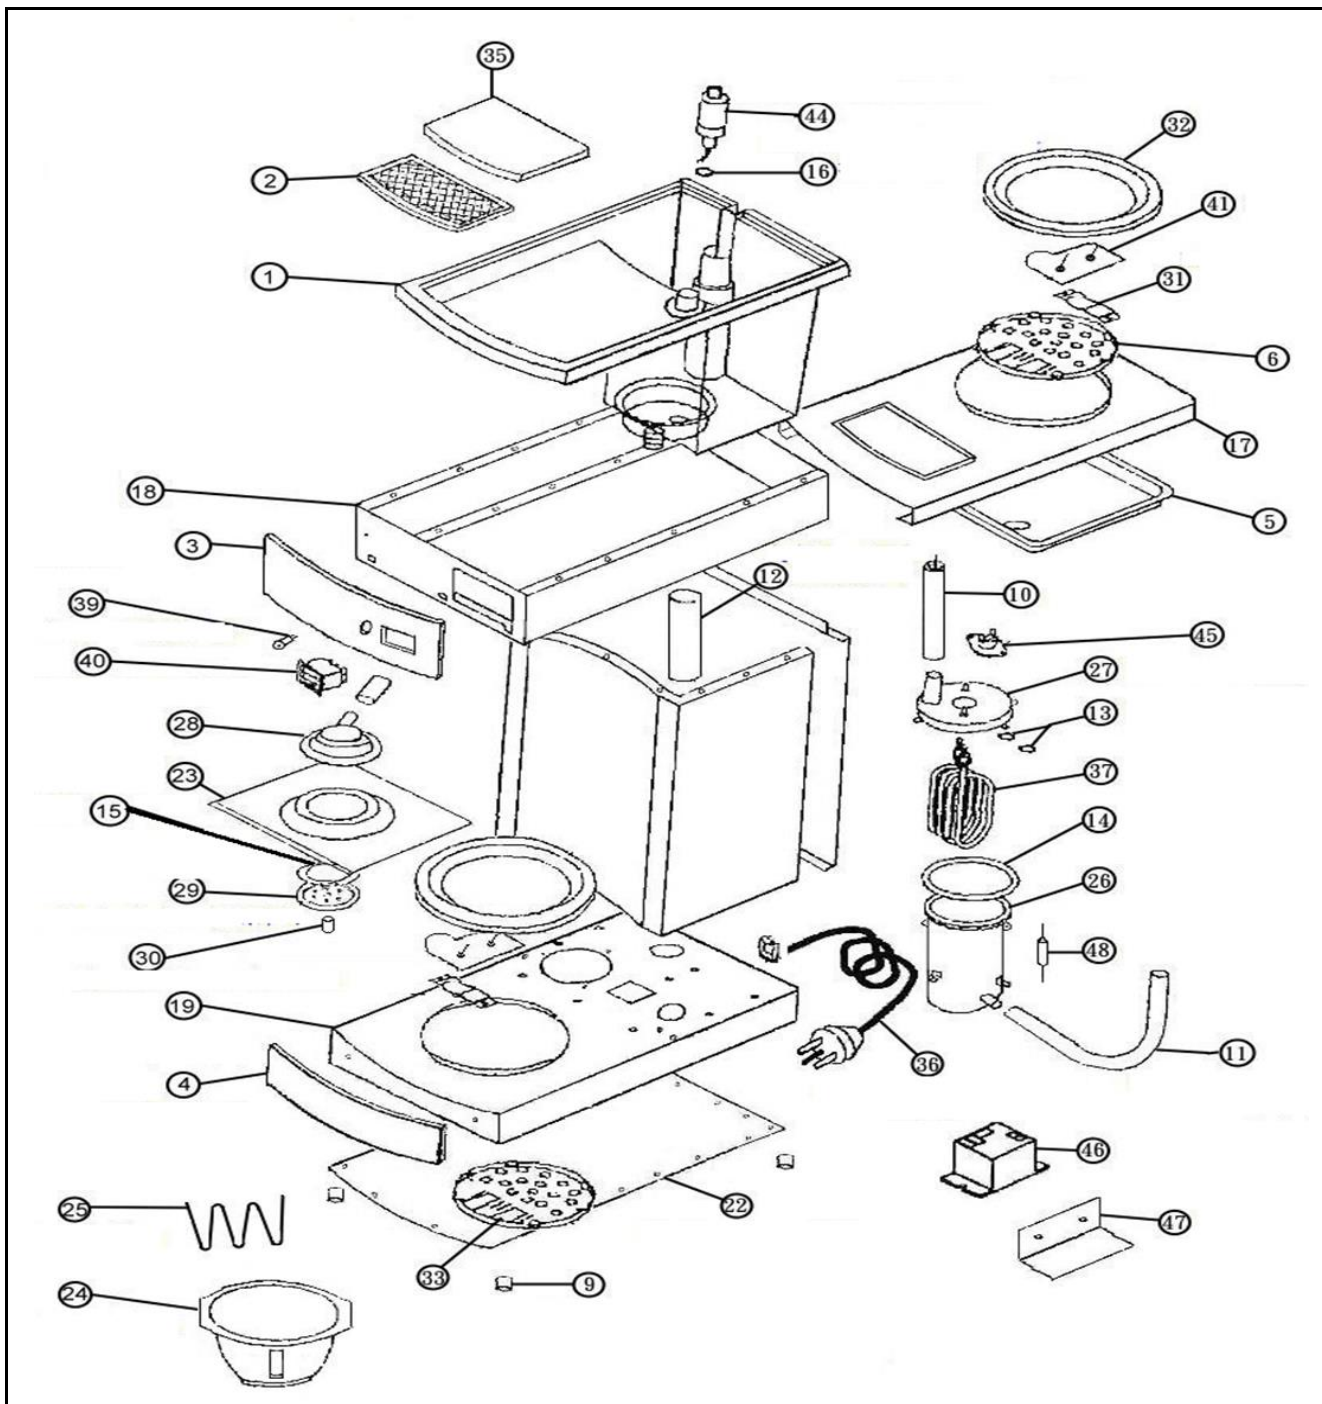

Drawing

Tools for Chefs

Hendi B.V.  
 Innovatielaan 6  
 6745 XW De Klomp  
 The Netherlands

Batch #

000000 until  
 HK057324

Appliance part#

208304

Description

## Bill of materials (BOM)

 <b>HENDI</b> <small>Tools for Chefs</small> <b>Hendi B.V.</b> Innovatielaan 6 6745 XW De Klomp The Netherlands	<b>Batch #</b>	<b>Appliance part#</b>
	000000 until HK057324	<b>208304</b>
	<b>Description</b>	
	Coffee machine 1.8L	

<b>Date</b>	06-11-2024	<b>Revision #</b>	1.0
<b>Revision</b>	First bill of materials (BOM).		

Item	Description	Part#	Quantity	Remark	Picture
1	Reservoir	n/a	1		
2	Grid reservoir	904794	1		
3	Front upper panel	208465	1		
4	Front lower panel	904190	1		
5	Condens panel	n/a	1		
6	Panel	n/a	1		
9	Foot	926420	4		
10	Silicon pipe outlet	n/a	1		
11	Silicon pipe inlet	n/a	1		
12	Silicone pipe overflow	n/a	1		
13	Silicone gasket element	nss	2	Available in 904183	
14	Silicone gasket boiler	904275	1	Also in 904183	
15	Silicone gasket sprinkler	904275	1		
16	Silicone gasket float switch	nss	1	Available in 208427	
17	Upper cover	n/a	1		
18	Upper frame	n/a	1		
19	Base frame	n/a	1		
22	Bottom cover	n/a	1		
23	Nozzle plate	n/a	1		
24	Filter Holder	208366	1		
25	Spring filter holder	904206	1		
26	Boiler complete	904183	1	Incl Item 13;14;27;37	
27	Lid boiler	nss	1	Available 904183	
28	Housing nozzle	n/a	1		
29	Nozzle	n/a	1		
30	Nut nozzle	n/a	1		
31	Holder element hotplate	n/a	2		
32	Hotplate	904299	2		
33	Panel	n/a	1		
35	Lid reservoir	n/a	1		
36	Power cord (H05RN-F 3Gx1.5mm)	930045	1		
37	Element 1900W	208373	1	Also in 904183	
39	Indication light	935439	1		
40	Switch	904220	1		
41	Element (80W) hotplate	904268	2		
44	Float switch	208427	1		
45	Clixon (105 degrees celcius)	904749	1		
46	Relay	208434	1		
47	Relay holder	208427	1		
48	Thermal fuse (144°C)	208441	1		
*	Cord inlet	904374	1	Not shown on expl. View	
*	Decanter	445907	2	Not shown on expl. View	
*	Clixon (145°C) (in some models)	904237	1	Not shown on expl. View	