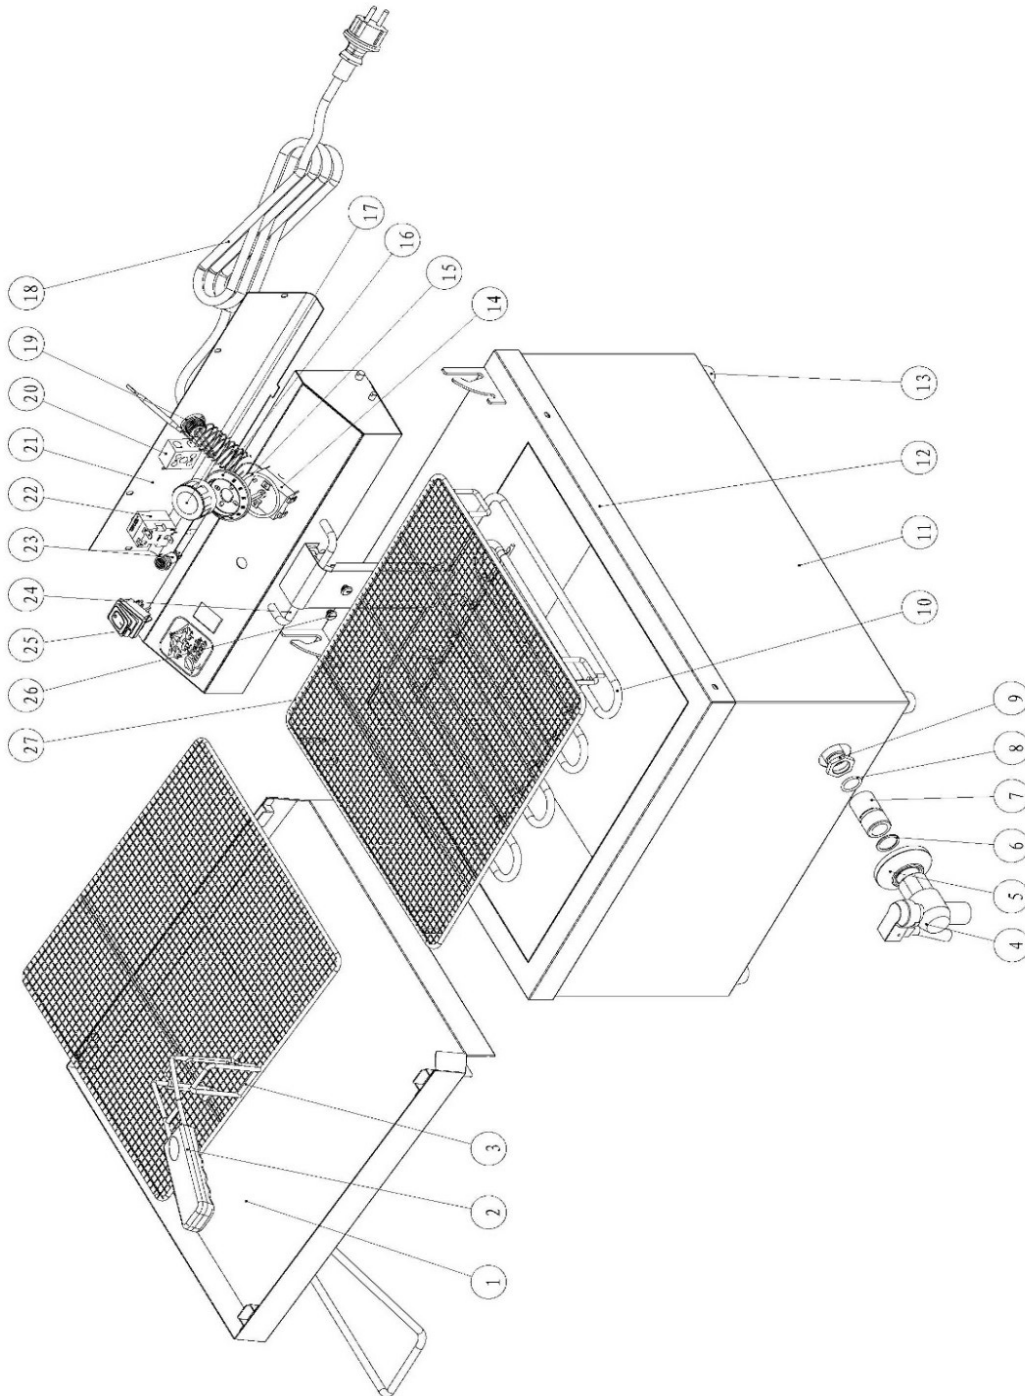

Drawing

Tools for Chefs

Hendi B.V.
Steenoven 21
3911 TX Rhenen
The Netherlands

Batch #

000000 until
HK021419

Appliance part#

205914

Description

Doughnut Deep Fryer 12L

Date 30-04-2021

Revision #

1.0

Revision First Bill of Materials (BOM)

Bill of materials (BOM)

HENDI Tools for Chefs Hendi B.V. Steenoven 21 3911 TX Rhenen The Netherlands	Batch #	Appliance part#
	000000 until HK021419	205914
	Description	
Doughnut Deep Fryer 12L		

Date	30-04-2021	Revision #	1.0
Revision	First Bill of Materials (BOM)		

Item	Description	Part#	Quantity	Remark	Picture
1	Cover/Drip tray Assembly	n/a	1		
2	Handle Fryer Grid	nss	2	Available as 948545	
3	Fryer Grid	948545	2	Sold per piece, Incl. Item 2	
4	Faucet	930786	1	Incl. Item 5	
5	Decorative Ring	nss	1		
6	Sealring Faucet	n/a	1		
7	Spacer	n/a	1		
8	Gasket	n/a	1		
9	Nut	n/a	1		
10	Heating element 3000W	948552	1		
11	Housing	n/a	1		
12	Oil Tank	n/a	1		
13	Feet	948569	4	Set of 4 pcs	
14	Thermostat	948576	1		
15	O-Ring	n/a	1		
16	Base Plate	n/a	1		
17	Knob	n/a	1		
18	Power Cord	929353	1	H07RN-F 3G1,5	
19	Power Cord Retention	912201	1		
20	Terminal	930540	1		
21	Rear Cover Element Holder	n/a	1		
22	Hi-Limiter	930595	1		
23	Indicator Light	912003	1		
24	Mounting Bracket	n/a	1		
25	Power Switch	205426	1		
26	Heat Shield	n/a	1		
27	Filter	948583	1		

n/a -> not available

nss -> not sold separately