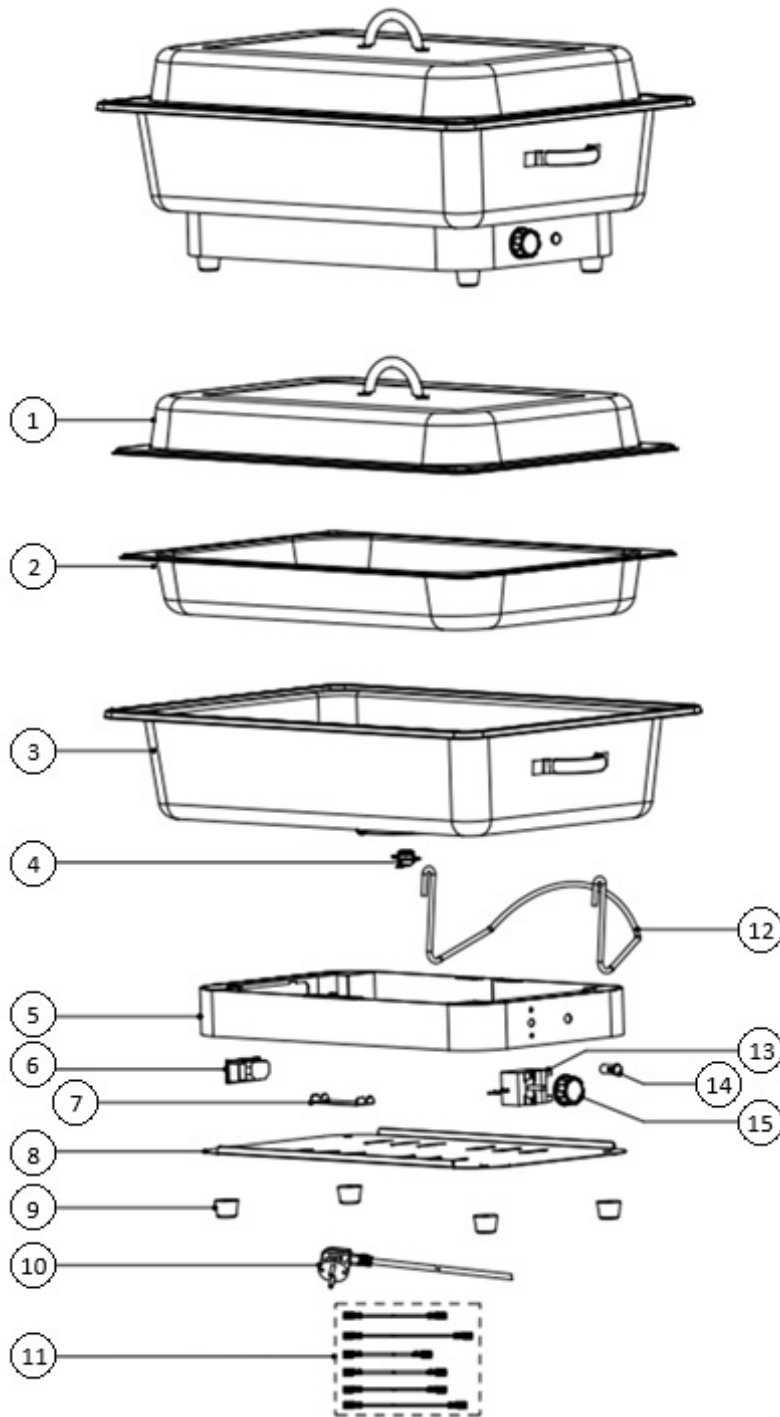

Drawing

Tools for Chefs

Hendi B.V.

Innovatielaan 6
6745XW De Klomp
The Netherlands

Batch #

V.02

Appliance part#

204900

Description

Chafing dish electric "Pollina"

Date 22-01-2026

Revision #

V.02

Revision New model.

Bill of materials (BOM)

<b style="font-size: 24px; margin-left: 10px;">HENDI Tools for Chefs Hendi B.V. Steenoven 21 3911 TX Rhenen The Netherlands	Batch #	Appliance part#
	V.02	204900
	Description	
	Chafing dish electric "Pollina"	

Date	22-01-2026	Revision #	V.02
Revision	New model.		

Item	Description	Part#	Quantity	Remark	Picture
1	Lid	972304	1		
2	Food container	n/a	1	1/1GN, 65mm	
3	Housing	n/a	1		
4	Hi-limiter	972311	1		
5	Housing ring	n/a	1		
6	Power cord socket with switch	972328	1		
7	thermostat bracket	n/a	1		
8	Housing panel bottom	n/a	1		
9	Feet	968666	4	set of 4pcs	
10	Power cord	900680	1		
11	Wire harness	n/a	1		
12	Lid holder	n/a	1		
13	Thermostat	966075	1		
14	Indicator light	966310	1		
15	Knob	966334	1		

n/a -> not available

nss -> not sold separately