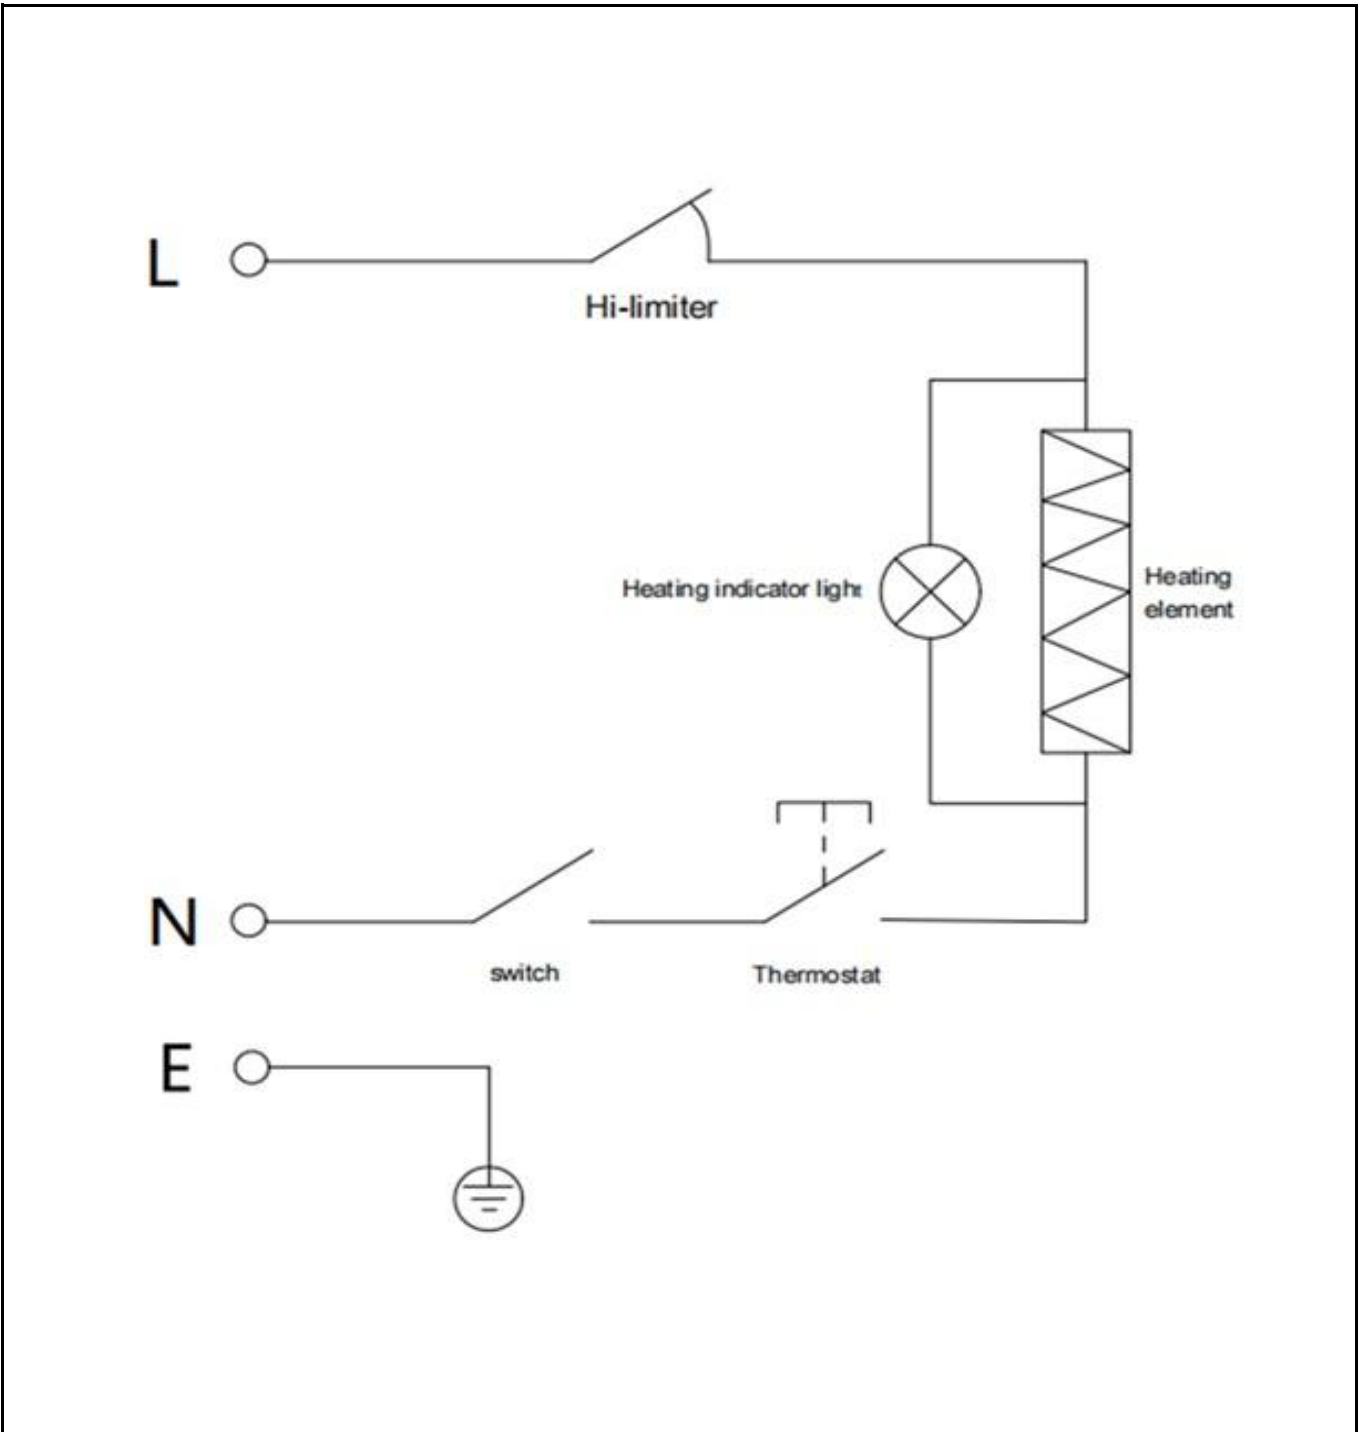

Circuit diagram

HENDI Tools for Chefs Hendi B.V. Steenoven 21 3911 TX Rhenen The Netherlands	Batch #	Appliance part#
	V.02	204900
	Description	
	Chafing dish electric "Pollina"	

Date	22-01-2026	Revision #	V.02
Revision	New model.