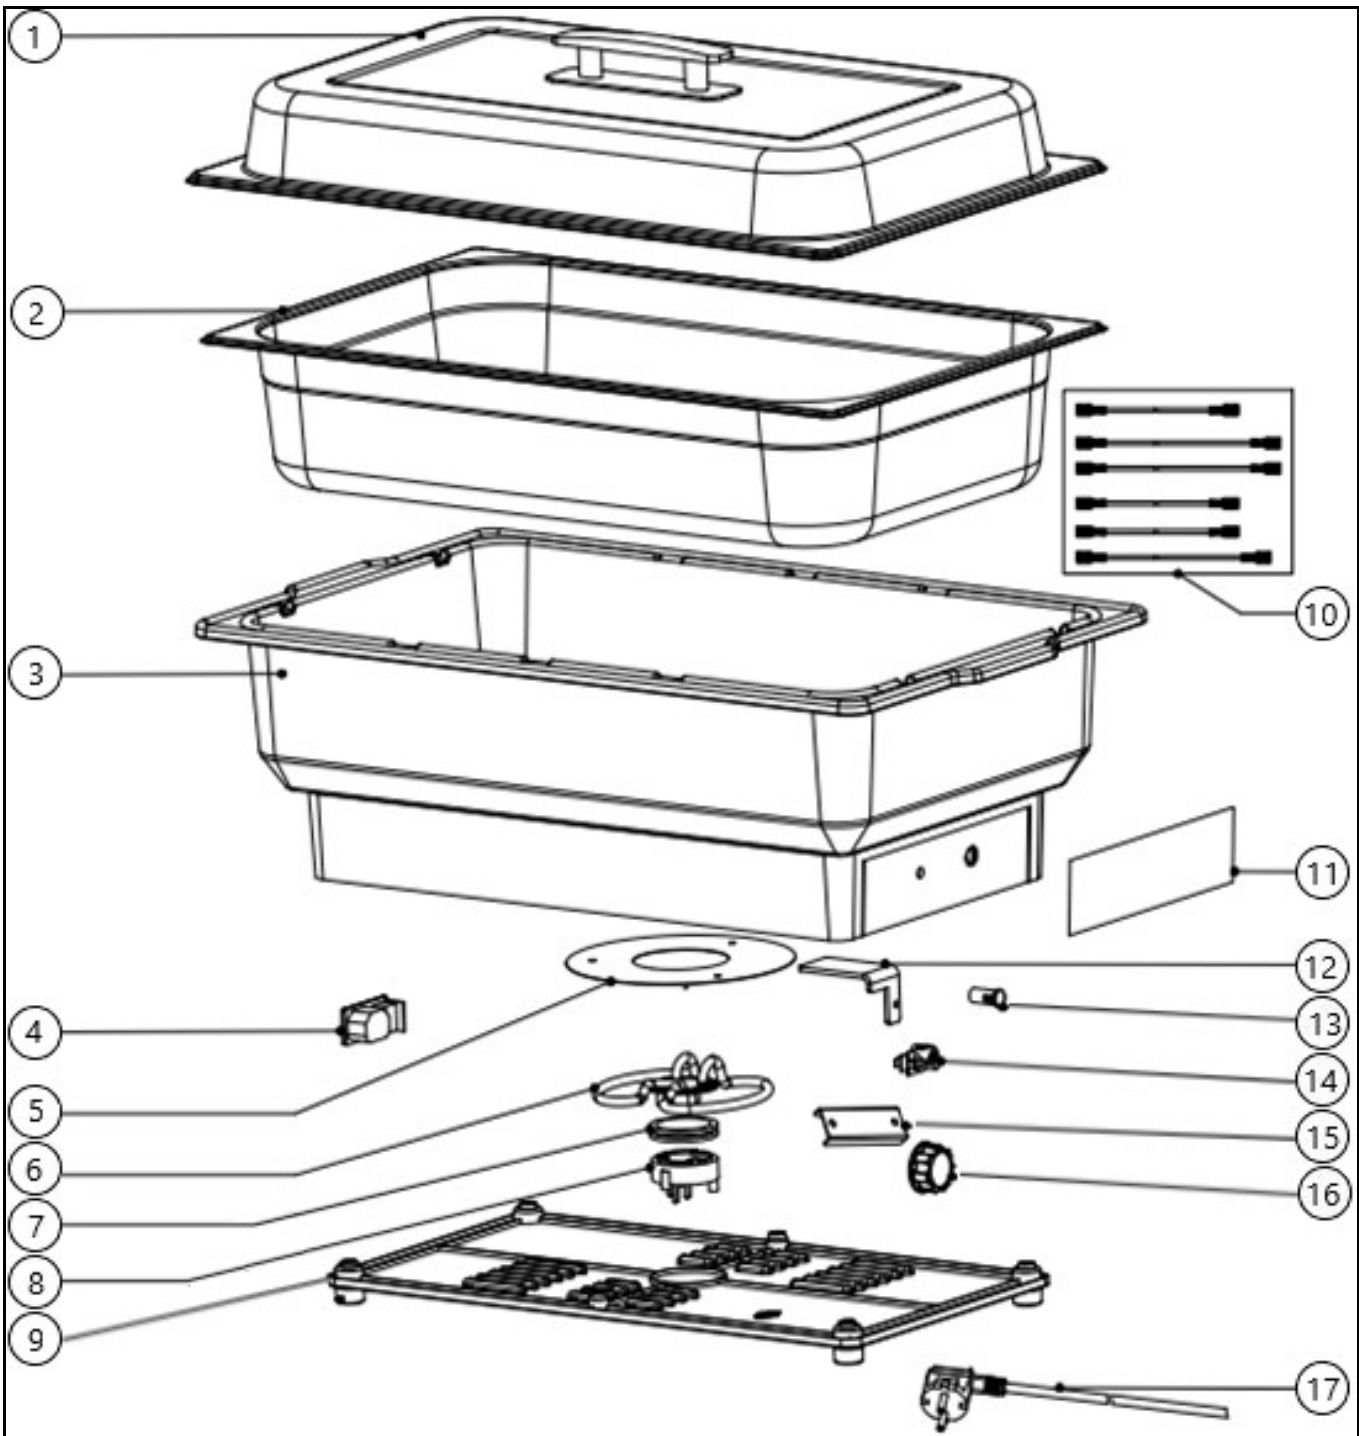

Drawing

Tools for Chefs

Hendi B.V.
Innovatielaan 6
6745 XW De Klomp
The Netherlands

Batch #	Appliance part#
000000 and up	204825

Description
Chafing Dish "Tellano"

Date	21-08-2024	Revision #	V.02
Revision	New model.