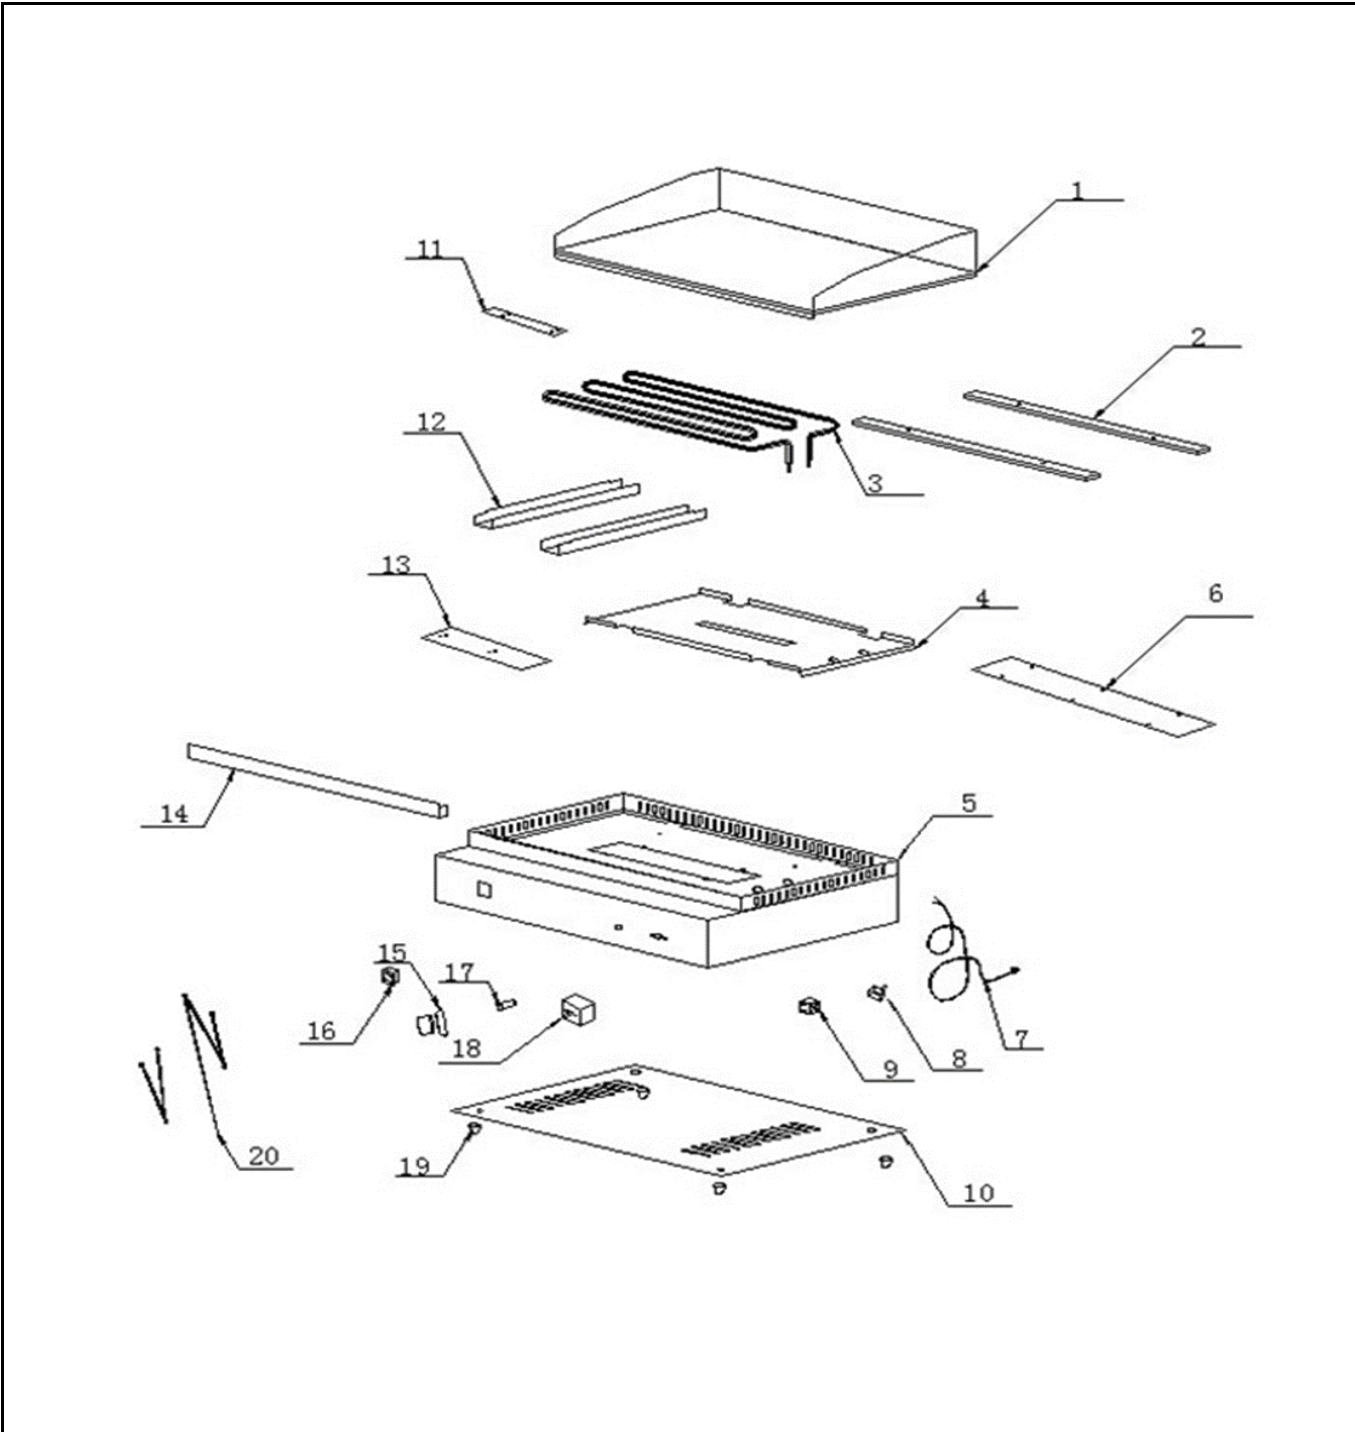

Drawing

Tools for Chefs

Hendi B.V.
 Steenoven 21
 3911 TX Rhenen
 The Netherlands

Batch #	Appliance part#
HK009620 and up	203125
Description	
Griddle Profi Line	

Date	28-07-2021	Revision #	1.1
Revision	Updated control panel and circuit diagram		

Bill of materials (BOM)

 <b style="font-size: 24px; margin-left: 10px;">HENDI <small style="color: green; margin-left: 10px;">Tools for Chefs</small> Hendi B.V. Steenoven 21 3911 TX Rhenen The Netherlands	Batch #	Appliance part#
	HK009620 and up	203125
	Description	
Griddle Profi Line		

Date	28-07-2021	Revision #	1.1
Revision	Updated control panel and circuit diagram		

Item	Description	Part#	Quantity	Remark	Picture
1	Griddle plate (flat)	n/a	1		
2	Bracket	n/a	2		
3	Element 2000W	934692	1		
4	Cover element	n/a	1		
5	Housing	n/a	1		
6	Cover	n/a	1		
7	Power cord	912027	1		
8	Hi-Limiter	929858	1		
9	Terminal	929940	1		
10	Bottom cover	n/a	1		
11	Bracket	n/a	1		
12	Bracket	n/a	2		
13	Cover	n/a	1		
14	Drip tray	934708	1		
15	Knob	929865	1		
16	Switch	205426	1		
17	Indicator light	930533	1		
18	Thermostat	902011	1		
19	Feet	929896	4		
20	Wiring set	n/a	1		